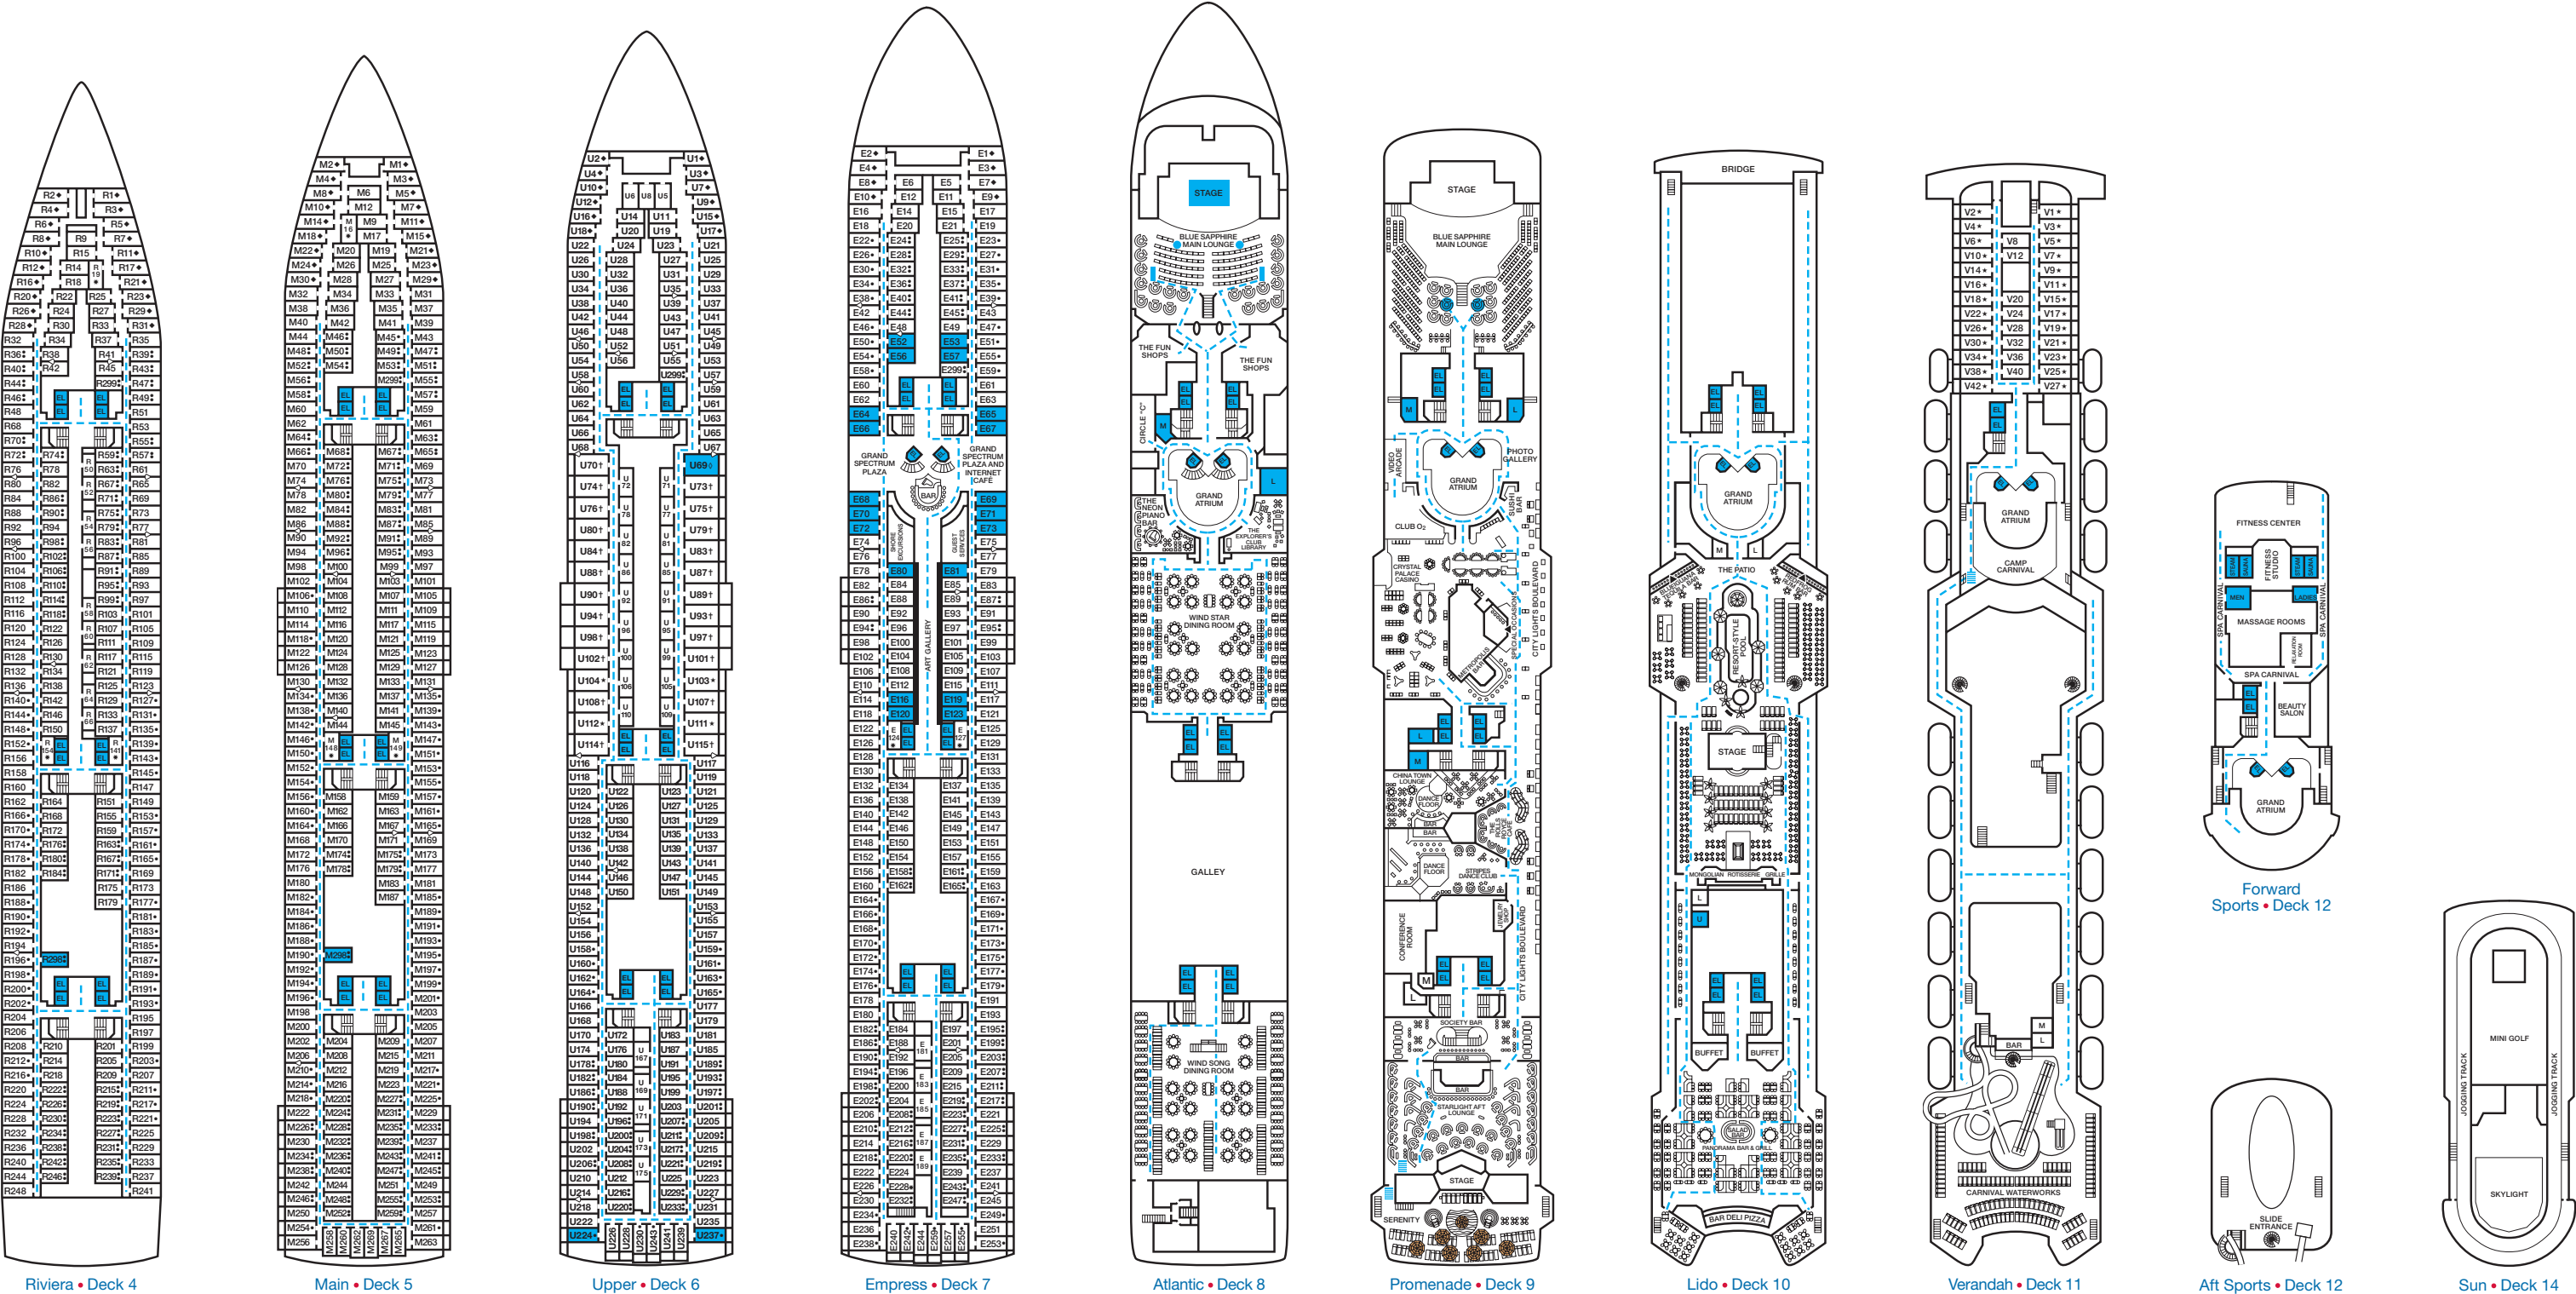

ACCOMMODATIONS SYMBOL LEGEND

- ★ 2 Twin Beds (convert to King) and Single Sofa Bed
- 2 Twin Beds (convert to King) and 1 Upper Pullman
- 2 Twin Beds (convert to King), 1 Lower Pullman, and 1 Upper Pullman
- ⋮ 2 Twin Beds (convert to King) and 2 Upper Pullmans
- † 2 Twin Beds (convert to King) and Double Sofa Bed
- Stateroom with 2 Porthole Windows

- ◁ Connecting staterooms (ideal for families and groups of friends)
- ★ Twin beds do not convert to a King Bed.
- U Unisex Wheelchair Accessible Restroom
- --- Accessible Routes including Ramps
- Modified Staterooms, Restrooms, Elevators, Lifts and other Accessible Areas

⊘ All accommodations are non-smoking.

DECK PLANS

Please contact Guest Access Services for specific ship accessibility features. You may also visit carnival.com/GuestAccessServices for additional information.