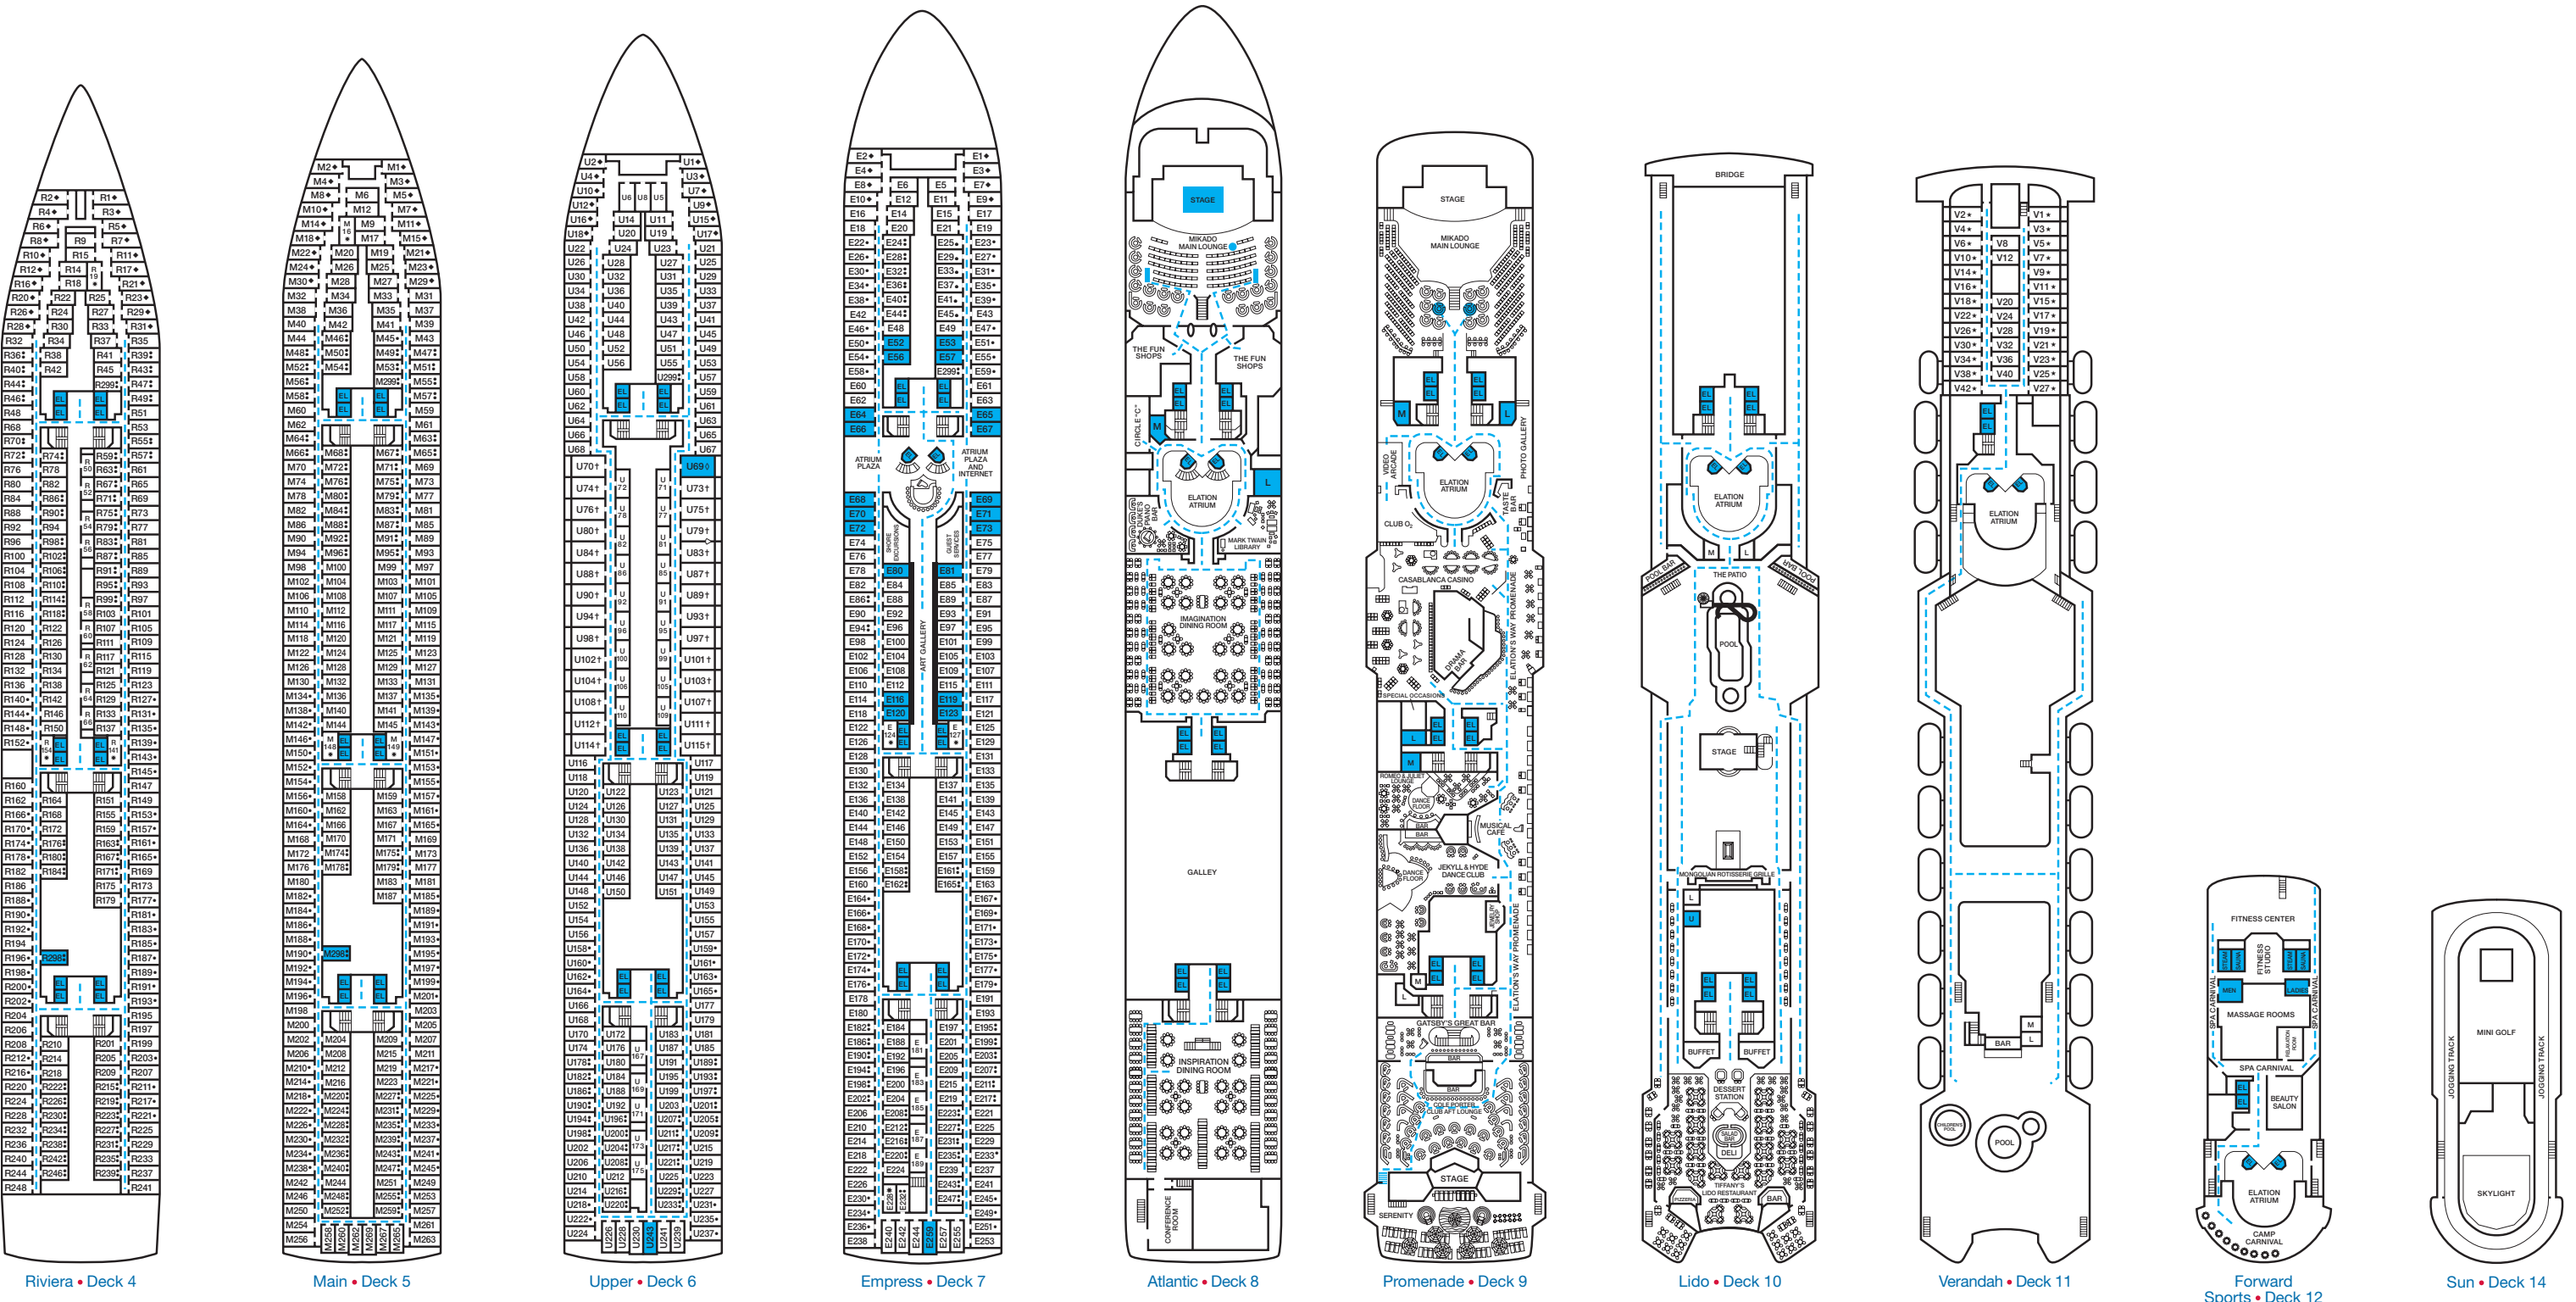

ACCOMMODATIONS SYMBOL LEGEND

- ★ 2 Twin Beds (convert to King) and Single Sofa Bed
- 2 Twin Beds (convert to King) and 1 Upper Pullman
- 2 Twin Beds (convert to King), 1 Lower Pullman, and 1 Upper Pullman
- ⋮ 2 Twin Beds (convert to King) and 2 Upper Pullmans
- † 2 Twin Beds (convert to King) and Double Sofa Bed

- Stateroom with 2 Porthole Windows
- ◁ Connecting staterooms (ideal for families and groups of friends)
- ✱ Twin beds do not convert to a King Bed.
- U Unisex Wheelchair Accessible Restroom
- --- Accessible Routes including Ramps
- Modified Staterooms, Restrooms, Elevators, Lifts and other Accessible Areas

⊘ All accommodations are non-smoking.

DECK PLANS

Please contact Guest Access Services for specific ship accessibility features. You may also visit carnival.com/GuestAccessServices for additional information.