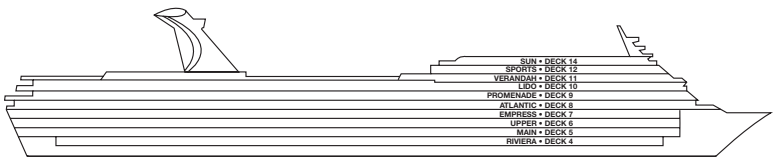

ACCOMMODATIONS SYMBOL LEGEND

- ★ 2 Twin Beds (convert to King) and Single Sofa Bed
- 2 Twin Beds (convert to King) and 1 Upper Pullman
- ◇ 2 Twin Beds (convert to King), 1 Lower Pullman, and 1 Upper Pullman
- ⋮ 2 Twin Beds (convert to King) and 2 Upper Pullmans
- † 2 Twin Beds (convert to King) and Double Sofa Bed

Gross Tonnage: 70,367 Length: 855 Feet Beam: 103 Feet Cruising Speed: 21 Knots
Guest Capacity: 2,052 (Double Occupancy) Total Staff: 920 Registry: Panama