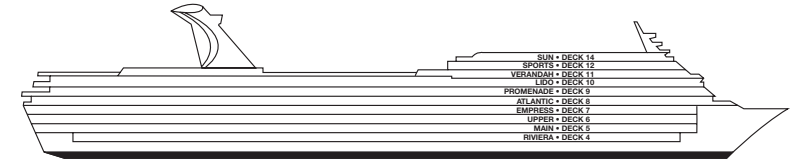

ACCOMMODATIONS SYMBOL LEGEND

- ★ 2 Twin Beds (convert to King) and Single Sofa Bed
- 2 Twin Beds (convert to King) and 1 Upper Pullman
- ‡ 2 Twin Beds (convert to King) and 2 Upper Pullmans
- † 2 Twin Beds (convert to King) and Double Sofa Bed
- ◆ Stateroom with 2 Porthole Windows
- ◁ Connecting staterooms (ideal for families and groups of friends)

DECK PLANS

Please contact Guest Access Services for specific ship accessibility features. You may also visit carnival.com/GuestAccessServices for additional information.

Gross Tonnage: 70,367 Length: 855 Feet Beam: 103 Feet Cruising Speed: 21 Knots
 Guest Capacity: 2,056 (Double Occupancy) Total Staff: 920 Registry: Panama