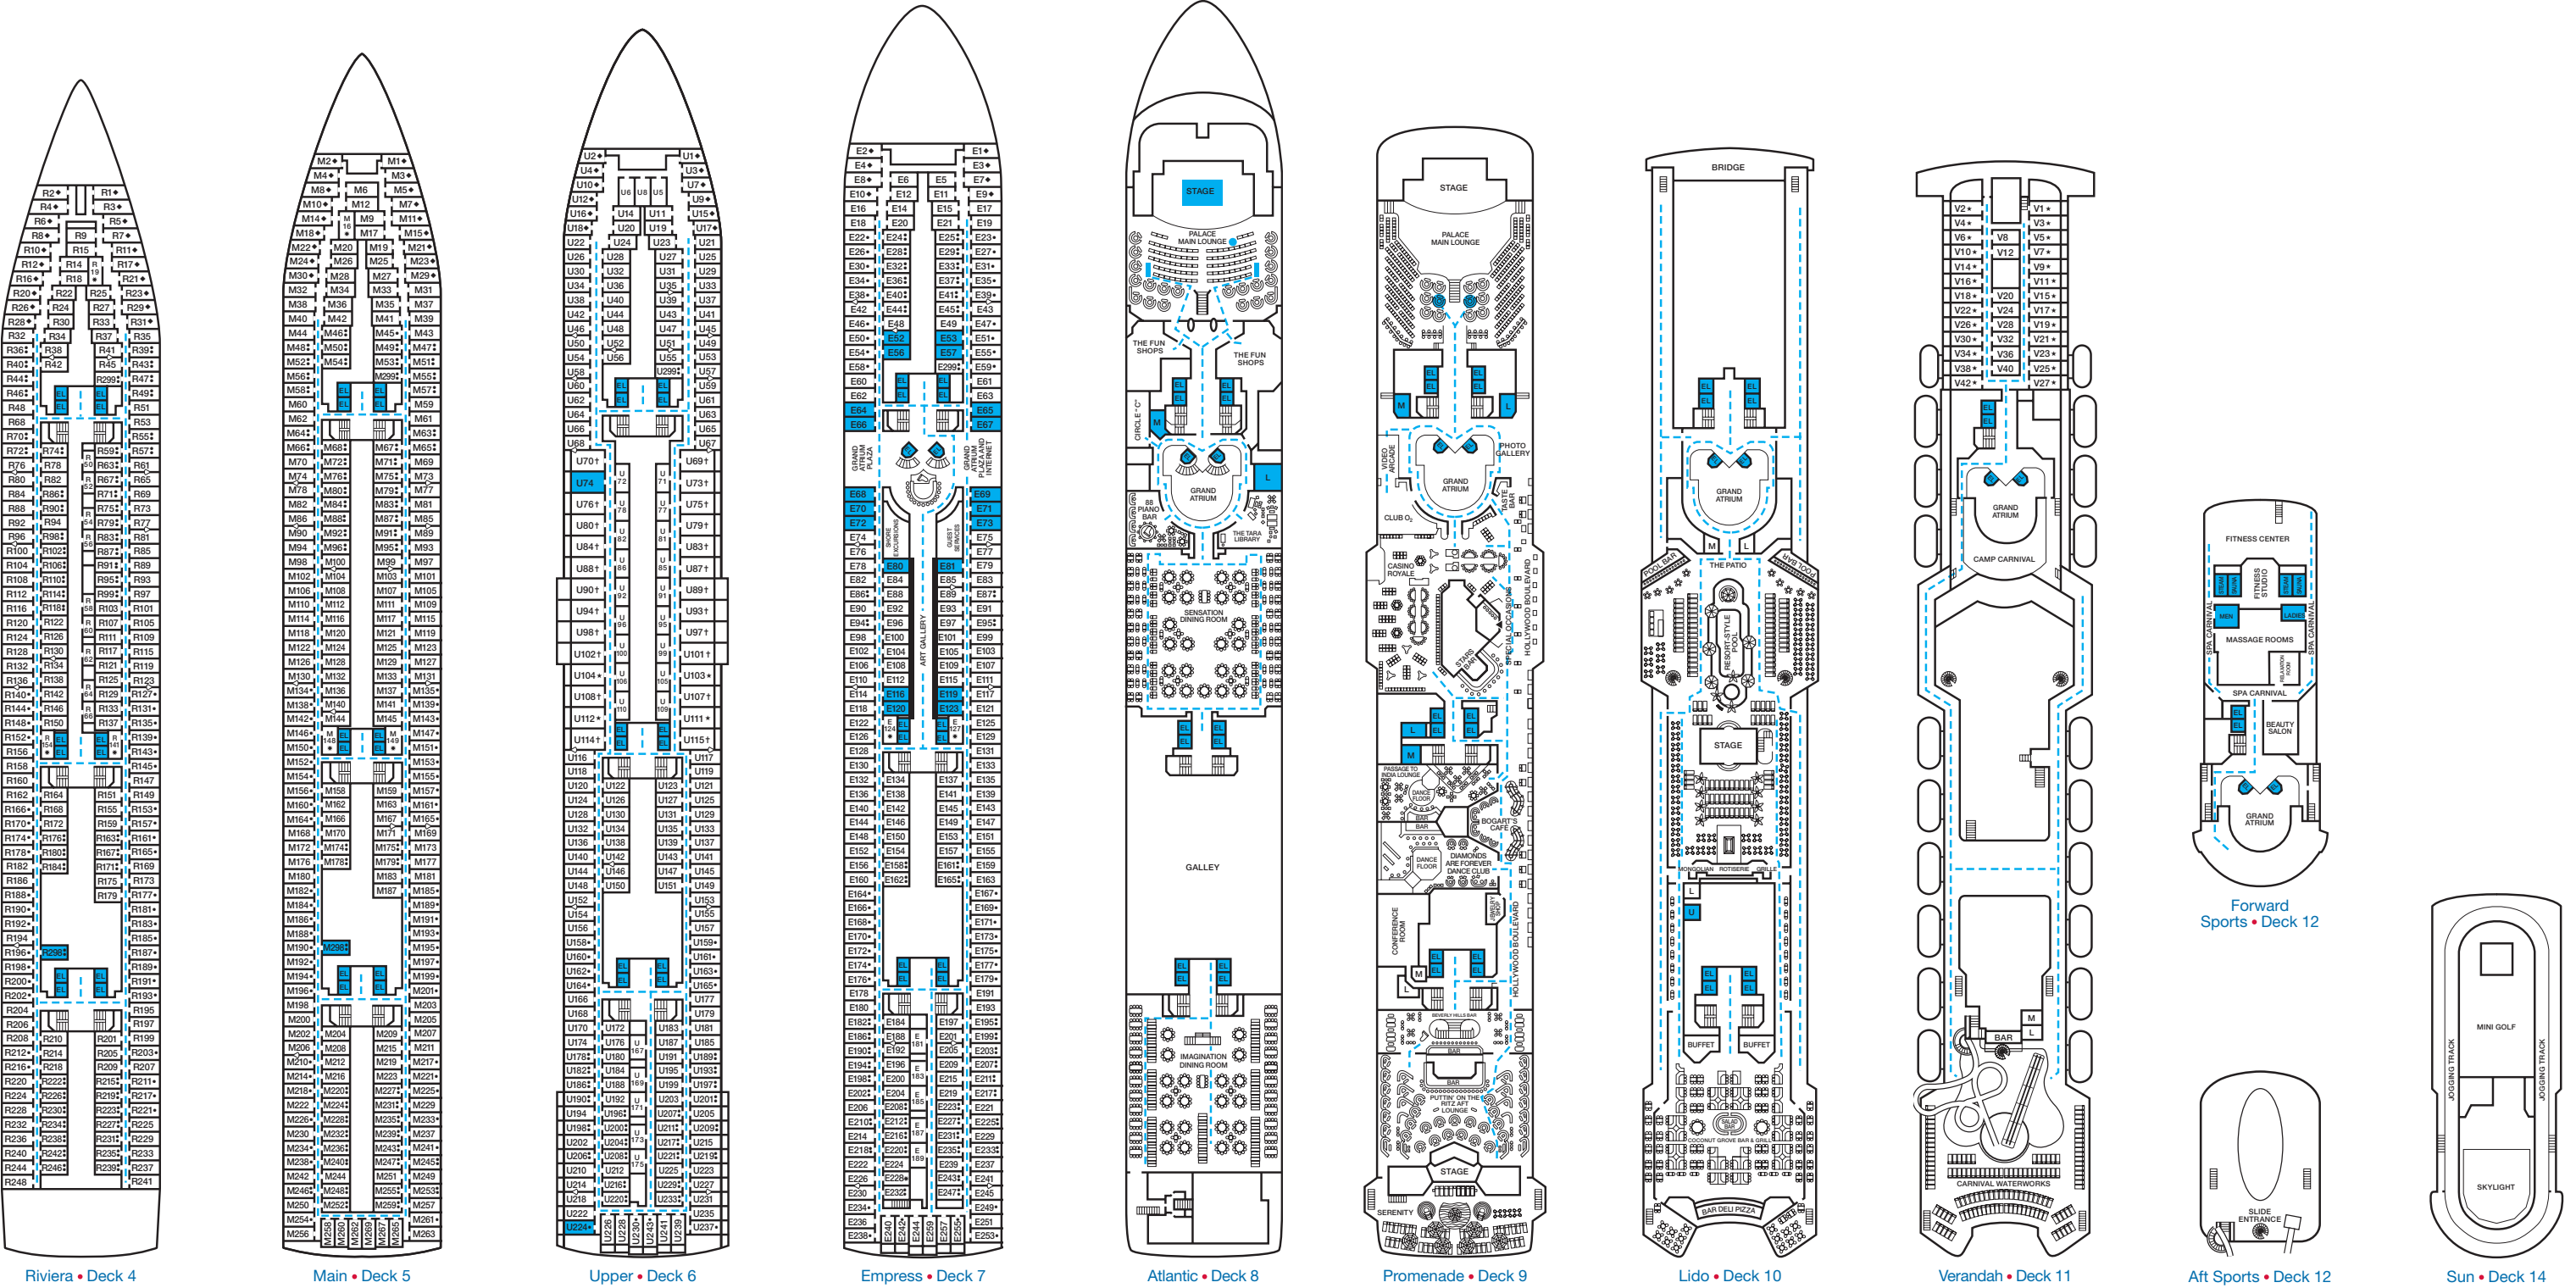

ACCOMMODATIONS SYMBOL LEGEND

- ★ 2 Twin Beds (convert to King) and Single Sofa Bed
- 2 Twin Beds (convert to King) and 1 Upper Pullman
- † 2 Twin Beds (convert to King) and 2 Upper Pullmans
- ‡ 2 Twin Beds (convert to King) and Double Sofa Bed
- Stateroom with 2 Porthole Windows

- ◁ Connecting staterooms (ideal for families and groups of friends)
- ★ Twin beds do not convert to a King Bed.
- U Unisex Wheelchair Accessible Restroom
- --- Accessible Routes including Ramps
- Modified Staterooms, Restrooms, Elevators, Lifts and other Accessible Areas

⊗ All accommodations are non-smoking.

DECK PLANS

Please contact Guest Access Services for specific ship accessibility features. You may also visit carnival.com/GuestAccessServices for additional information.