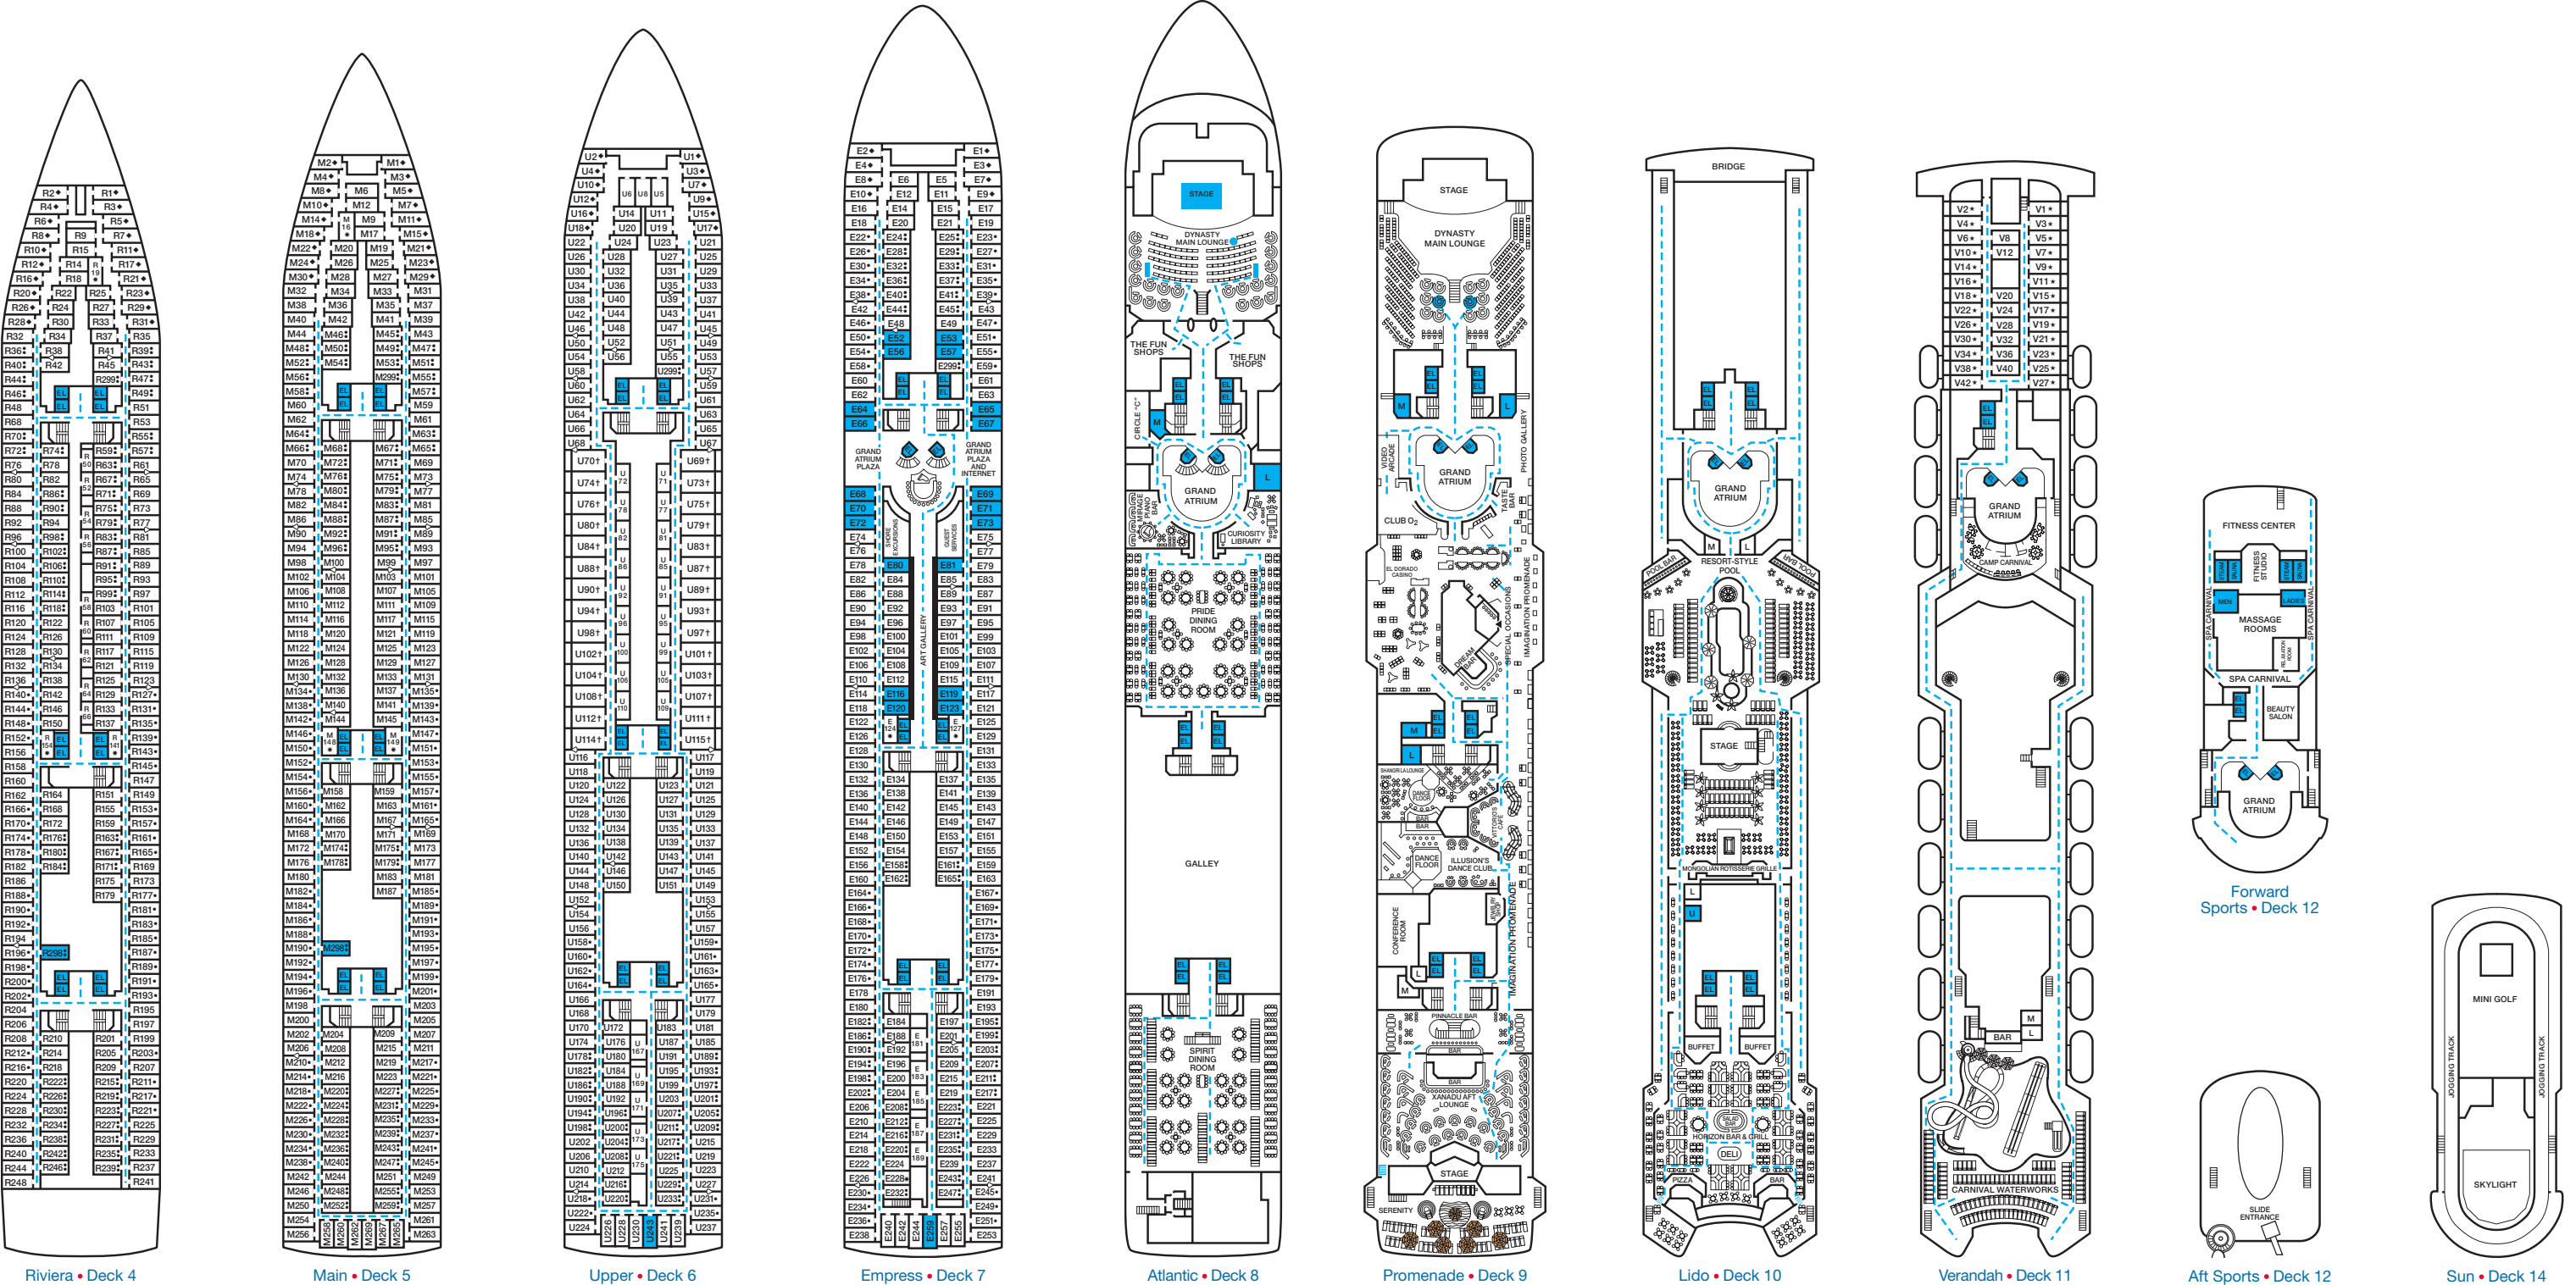

ACCOMMODATIONS SYMBOL LEGEND

- ★ 2 Twin Beds (convert to King) and Single Sofa Bed
- 2 Twin Beds (convert to King) and 1 Upper Pullman
- ‡ 2 Twin Beds (convert to King) and 2 Upper Pullmans
- † 2 Twin Beds (convert to King) and Double Sofa Bed
- Stateroom with 2 Porthole Windows

- ◁ Connecting staterooms (ideal for families and groups of friends)
- ★ Twin beds do not convert to a King Bed.
- U Unisex Wheelchair Accessible Restroom
- --- Accessible Routes including Ramps
- Modified Staterooms, Restrooms, Elevators, Lifts and other Accessible Areas

⊗ All accommodations are non-smoking.

DECK PLANS

Please contact Guest Access Services for specific ship accessibility features. You may also visit carnival.com/GuestAccessServices for additional information.