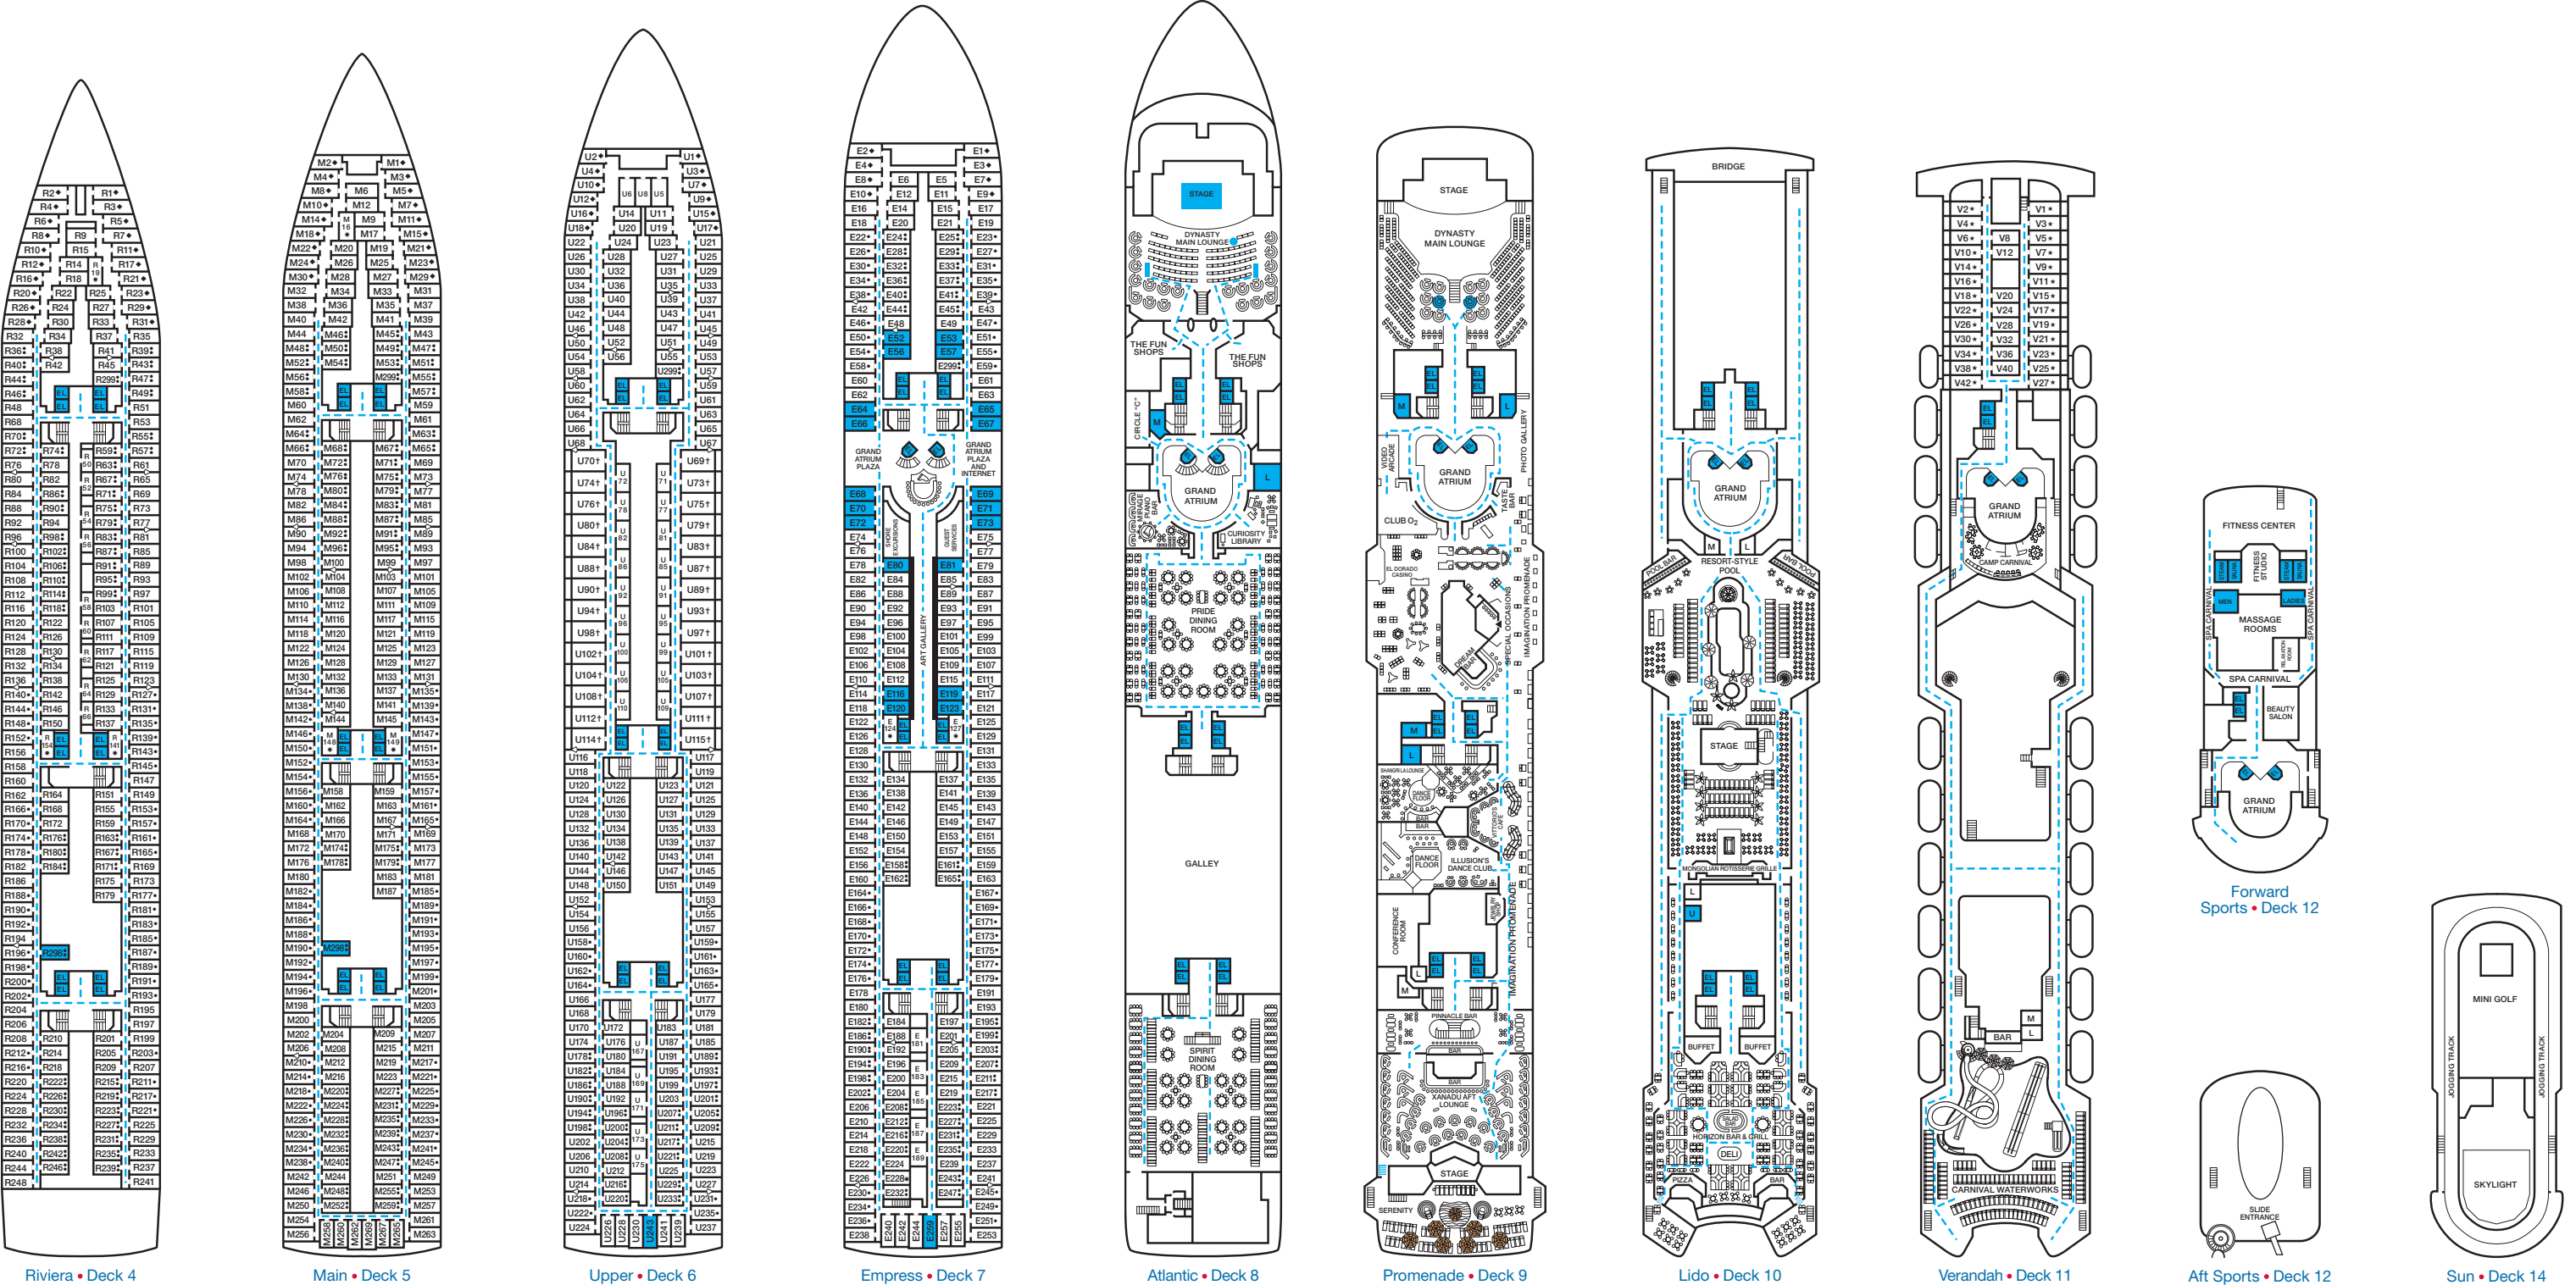

ACCOMMODATIONS SYMBOL LEGEND

- ★ 2 Twin Beds (convert to King) and Single Sofa Bed
- 2 Twin Beds (convert to King) and 1 Upper Pullman
- ‡ 2 Twin Beds (convert to King) and 2 Upper Pullmans
- † 2 Twin Beds (convert to King) and Double Sofa Bed
- Stateroom with 2 Porthole Windows

- ◁ Connecting staterooms (ideal for families and groups of friends)
- ★ Twin beds do not convert to a King Bed.
- U Unisex Wheelchair Accessible Restroom
- --- Accessible Routes including Ramps
- Modified Staterooms, Restrooms, Elevators, Lifts and other Accessible Areas

⊘ All accommodations are non-smoking.

DECK PLANS

Please contact Guest Access Services for specific ship accessibility features. You may also visit carnival.com/GuestAccessServices for additional information.