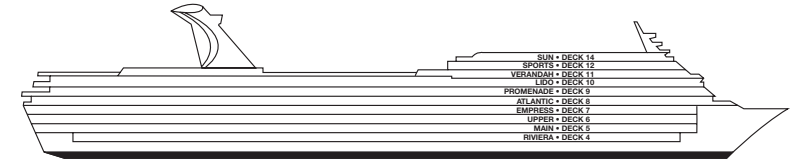

ACCOMMODATIONS SYMBOL LEGEND

- ★ 2 Twin Beds (convert to King) and Single Sofa Bed
- 2 Twin Beds (convert to King) and 1 Upper Pullman
- ‡ 2 Twin Beds (convert to King) and 2 Upper Pullmans
- † 2 Twin Beds (convert to King) and Double Sofa Bed
- ◆ Stateroom with 2 Porthole Windows

Gross Tonnage: 70,367 Length: 855 Feet Beam: 103 Feet Cruising Speed: 21 Knots
 Guest Capacity: 2,054 (Double Occupancy) Total Staff: 920 Registry: The Bahamas