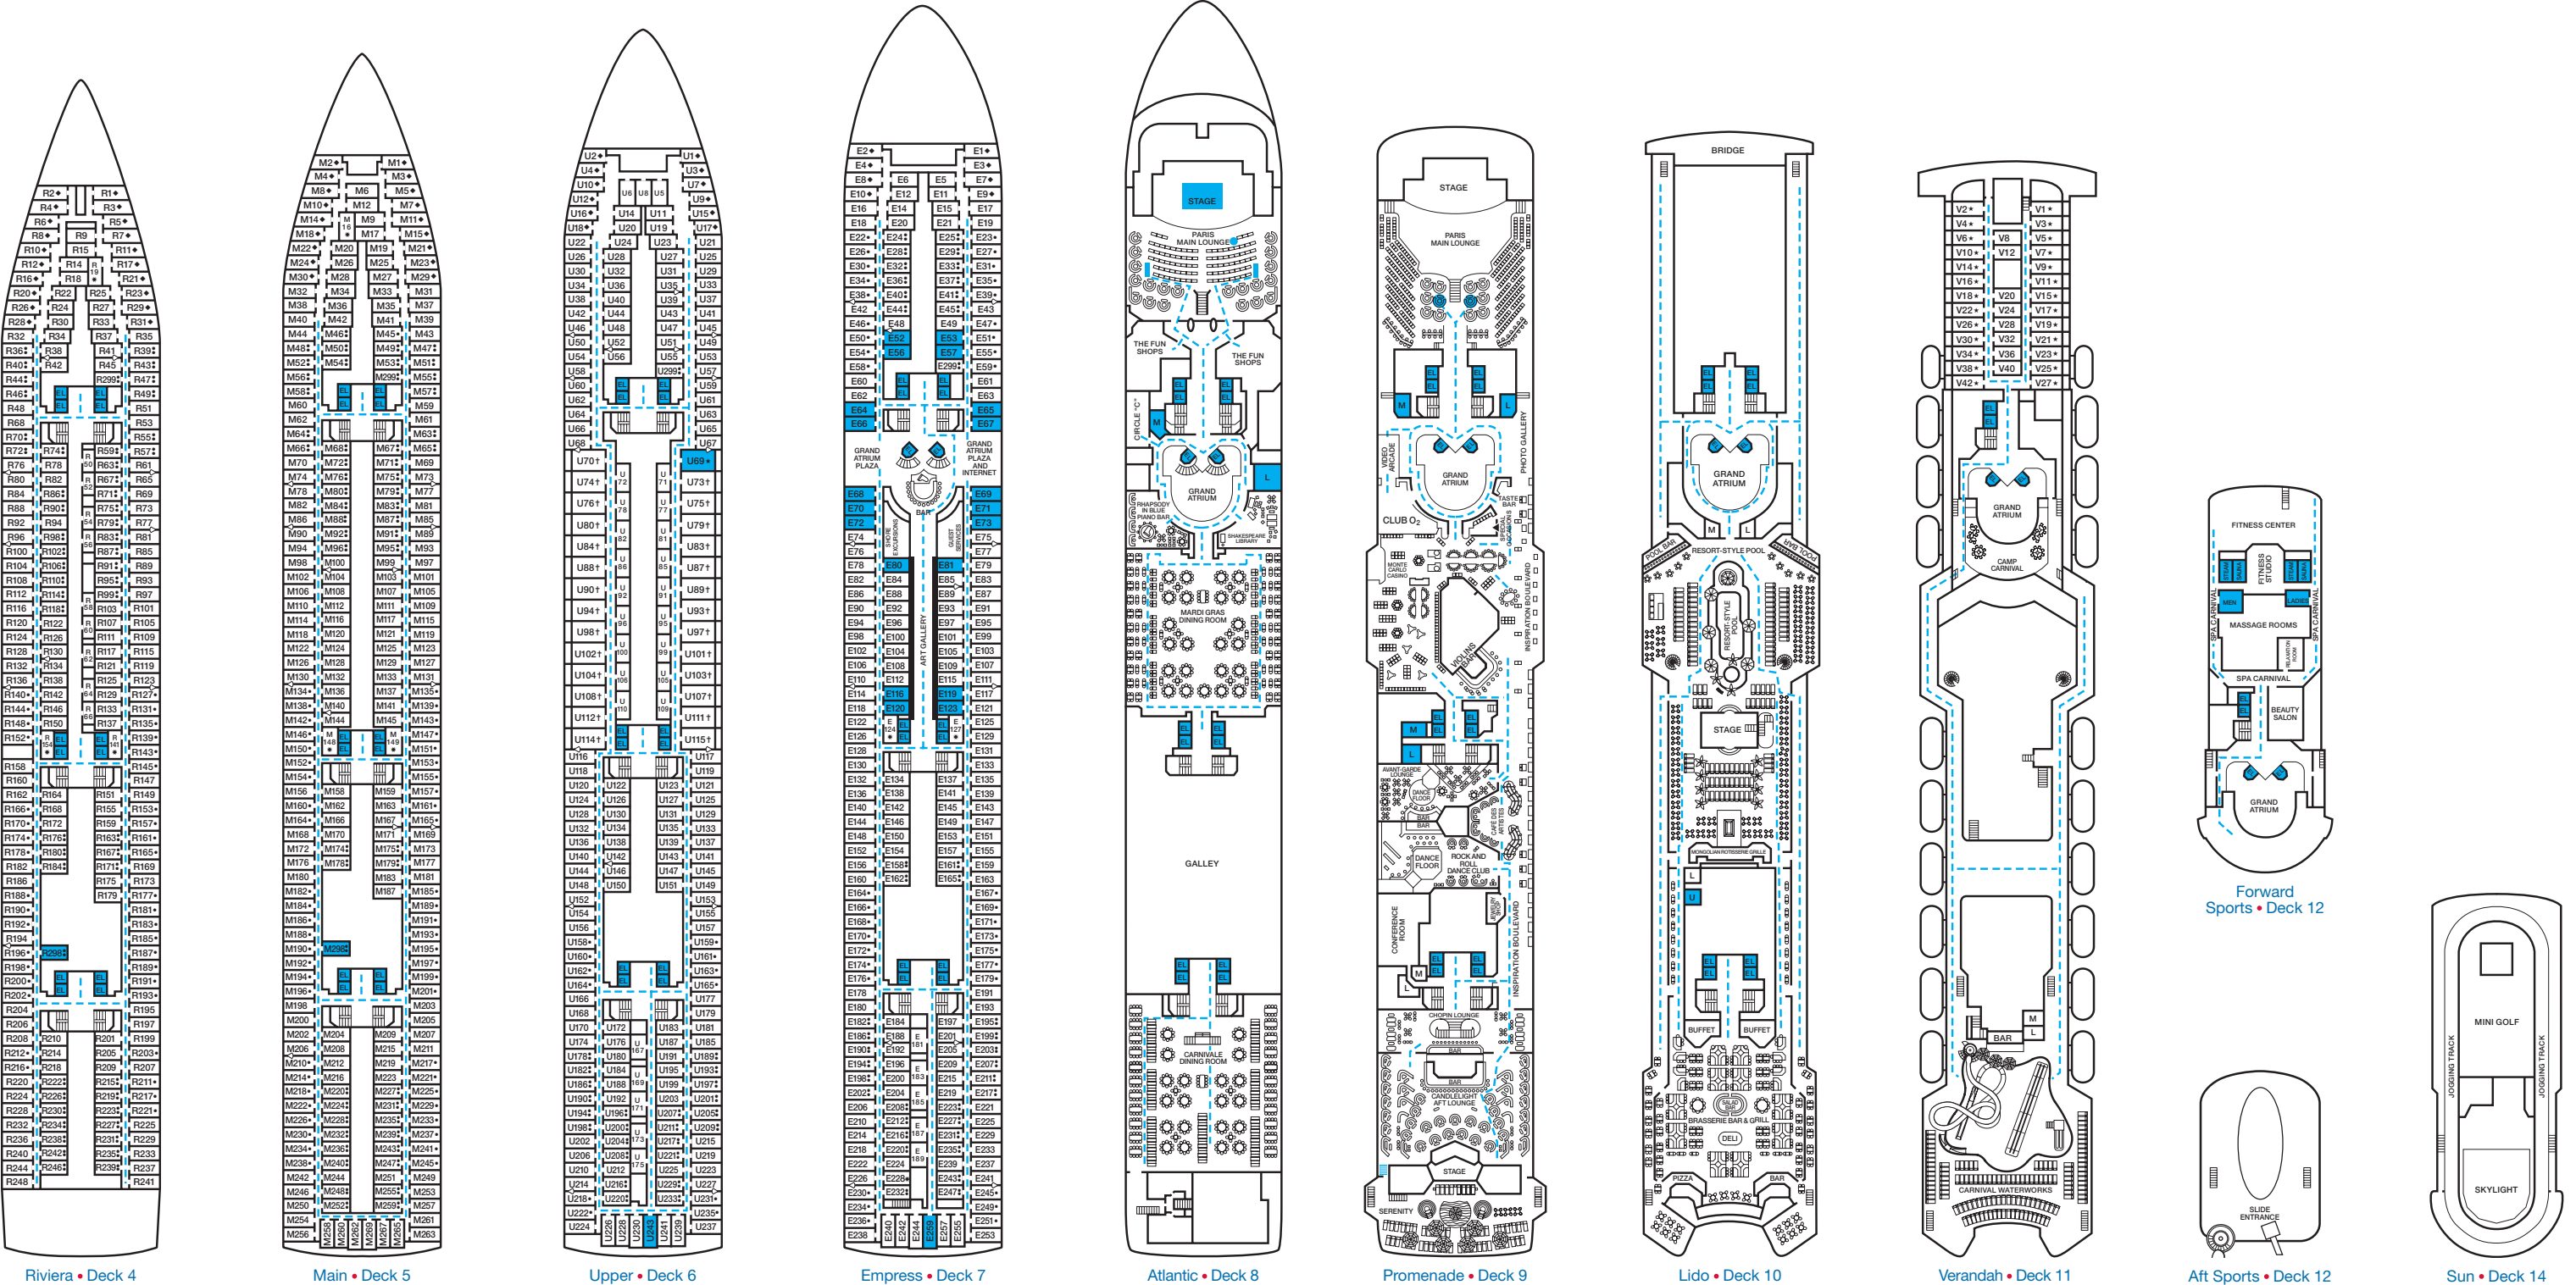

ACCOMMODATIONS SYMBOL LEGEND

- ★ 2 Twin Beds (convert to King) and Single Sofa Bed
- 2 Twin Beds (convert to King) and 1 Upper Pullman
- ‡ 2 Twin Beds (convert to King) and 2 Upper Pullmans
- † 2 Twin Beds (convert to King) and Double Sofa Bed
- Stateroom with 2 Porthole Windows

- ◁ Connecting staterooms (ideal for families and groups of friends)
- ★ Twin beds do not convert to a King Bed.
- U Unisex Wheelchair Accessible Restroom
- --- Accessible Routes including Ramps
- Modified Staterooms, Restrooms, Elevators, Lifts and other Accessible Areas

⊘ All accommodations are non-smoking.