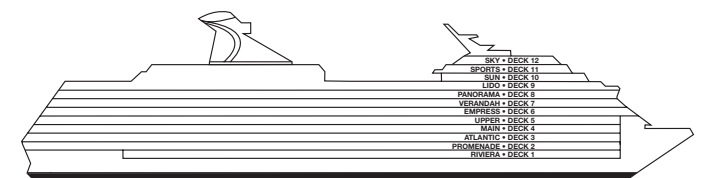

ACCOMMODATIONS SYMBOL LEGEND

- ★ 2 Twin Beds (convert to King) and Single Sofa Bed
- 2 Twin Beds (convert to King) and 1 Upper Pullman
- ⦿ 2 Twin Beds (convert to King) and 2 Upper Pullmans
- 2 Twin Beds (convert to King), Single Sofa Bed and 1 Upper Pullman
- † 2 Twin Beds (convert to King) and Double Sofa Bed

DECK PLANS

Please contact Guest Access Services for specific ship accessibility features. You may also visit carnival.com/GuestAccessServices for additional information.

Gross Tonnage: 88,500 Length: 963 Feet Beam: 106 Feet Cruising Speed: 22 Knots
 Guest Capacity: 2,056 (Double Occupancy) Total Staff: 930 Registry: Malta