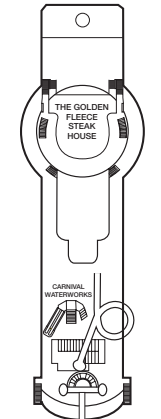

Aft Sports • Deck 11