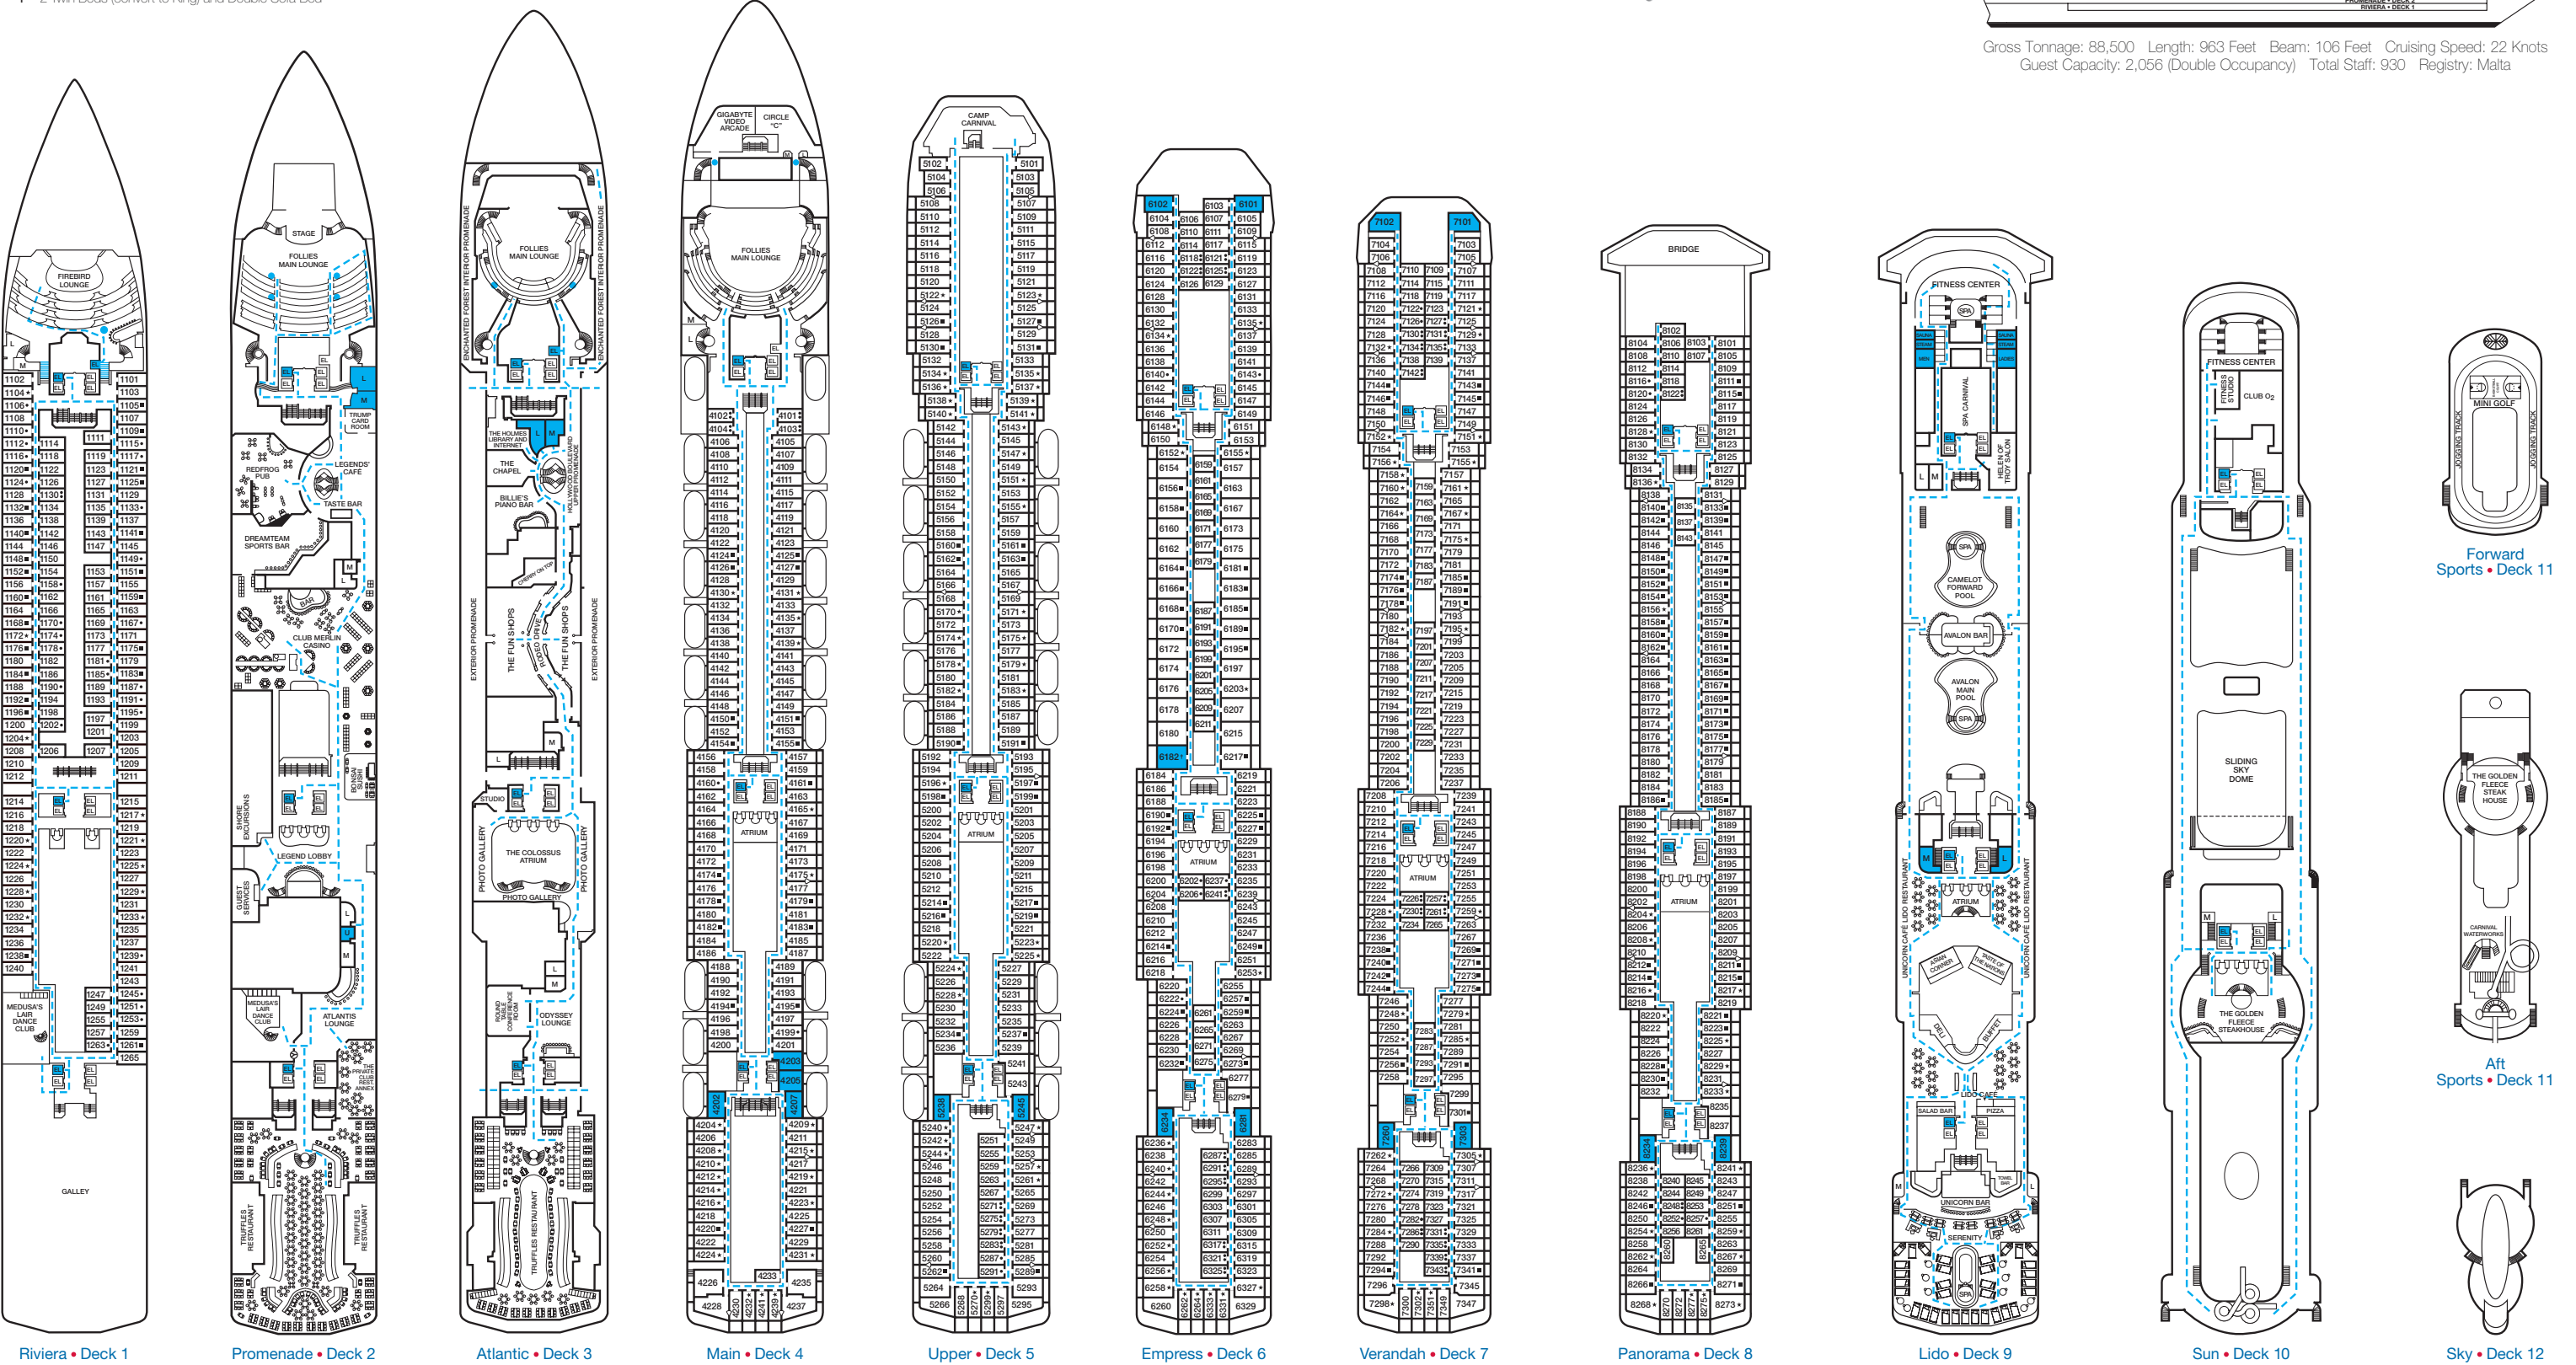

ACCOMMODATIONS SYMBOL LEGEND

- ★ 2 Twin Beds (convert to King) and Single Sofa Bed
- 2 Twin Beds (convert to King) and 1 Upper Pullman
- ⦿ 2 Twin Beds (convert to King) and 2 Upper Pullmans
- 2 Twin Beds (convert to King), Single Sofa Bed and 1 Upper Pullman
- † 2 Twin Beds (convert to King) and Double Sofa Bed

- △ Connecting staterooms (ideal for families and groups of friends)
- U Unisex Wheelchair Accessible Restroom

- Accessible Routes including Ramps
- Modified Staterooms, Restrooms, Elevators, Lifts and other Accessible Areas
- ⊘ All accommodations are non-smoking.

DECK PLANS

Please contact Guest Access Services for specific ship accessibility features. You may also visit carnival.com/GuestAccessServices for additional information.

Gross Tonnage: 88,500 Length: 963 Feet Beam: 106 Feet Cruising Speed: 22 Knots
 Guest Capacity: 2,056 (Double Occupancy) Total Staff: 930 Registry: Malta

Forward Sports • Deck 11

Aft Sports • Deck 11

Sky • Deck 12