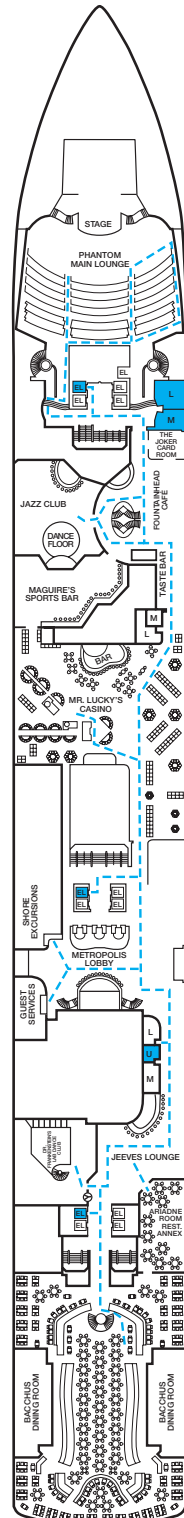

CARNIVAL MIRACLE®

ACCOMMODATIONS SYMBOL LEGEND

- ★ 2 Twin Beds (convert to King) and Single Sofa Bed
- 2 Twin Beds (convert to King) and 1 Upper Pullman
- 2 Twin Beds (convert to King) and 2 Upper Pullmans
- 2 Twin Beds (convert to King), Single Sofa Bed and 1 Upper Pullman
- † 2 Twin Beds (convert to King) and Double Sofa Bed

- △ Connecting staterooms (ideal for families and groups of friends)
- U Unisex Wheelchair Accessible Restroom
- Accessible Routes including Ramps
- Modified Staterooms, Restrooms, Elevators, Lifts and other Accessible Areas

Gross Tonnage: 88,500 Length: 963 Feet Beam: 106 Feet Cruising Speed: 22 Knots
Guest Capacity: 2,124 (Double Occupancy) Total Staff: 930 Registry: Panama

Riviera • Deck 1

Promenade • Deck 2

Atlantic • Deck 3

Main • Deck 4

Upper • Deck 5

Empress • Deck 6

Verandah • Deck 7

Panorama • Deck 8

Lido • Deck 9

Sun • Deck 10

Forward Sports • Deck 11