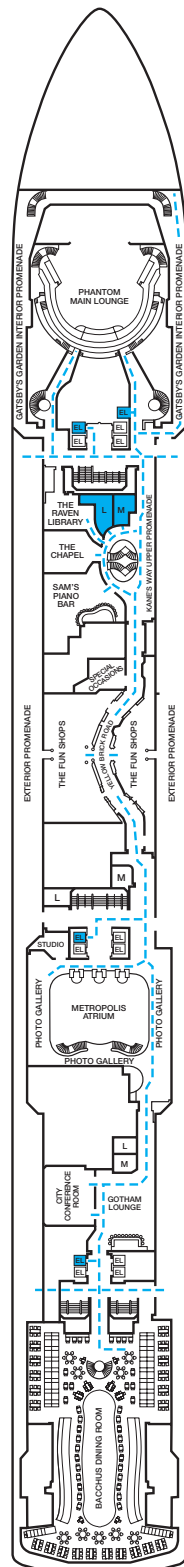

CARNIVAL MIRACLE®

ACCOMMODATIONS SYMBOL LEGEND

- ★ 2 Twin Beds (convert to King) and Single Sofa Bed
- 2 Twin Beds (convert to King) and 1 Upper Pullman
- 2 Twin Beds (convert to King) and 2 Upper Pullmans
- 2 Twin Beds (convert to King), Single Sofa Bed and 1 Upper Pullman
- † 2 Twin Beds (convert to King) and Double Sofa Bed

- △ Connecting staterooms (ideal for families and groups of friends)
- U Unisex Wheelchair Accessible Restroom
- Accessible Routes including Ramps
- Modified Staterooms, Restrooms, Elevators, Lifts and other Accessible Areas

⊘ All accommodations are non-smoking.

DECK PLANS

Please contact Guest Access Services for specific ship accessibility features. You may also visit carnival.com/GuestAccessServices for additional information.

Gross Tonnage: 88,500 Length: 963 Feet Beam: 106 Feet Cruising Speed: 22 Knots
Guest Capacity: 2,124 (Double Occupancy) Total Staff: 930 Registry: Panama

Riviera • Deck 1

Promenade • Deck 2

Atlantic • Deck 3