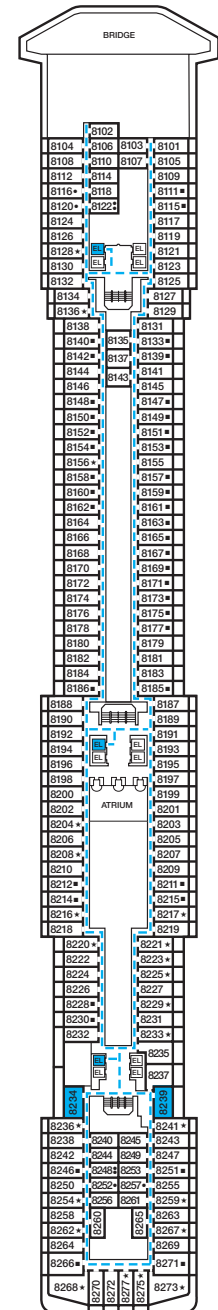

CARNIVAL MIRACLE®

ACCOMMODATIONS SYMBOL LEGEND

- ★ 2 Twin Beds (convert to King) and Single Sofa Bed
- 2 Twin Beds (convert to King) and 1 Upper Pullman
- 2 Twin Beds (convert to King) and 2 Upper Pullmans
- 2 Twin Beds (convert to King), Single Sofa Bed and 1 Upper Pullman
- † 2 Twin Beds (convert to King) and Double Sofa Bed

- △ Connecting staterooms (ideal for families and groups of friends)
- U Unisex Wheelchair Accessible Restroom
- Accessible Routes including Ramps
- Modified Staterooms, Restrooms, Elevators, Lifts and other Accessible Areas

Gross Tonnage: 88,500 Length: 963 Feet Beam: 106 Feet Cruising Speed: 22 Knots
Guest Capacity: 2,124 (Double Occupancy) Total Staff: 930 Registry: Panama

Riviera • Deck 1

Promenade • Deck 2

Atlantic • Deck 3

Main • Deck 4

Upper • Deck 5

Empress • Deck 6

Verandah • Deck 7

Panorama • Deck 8

Lido • Deck 9

Sun • Deck 10

Forward Sports • Deck 11