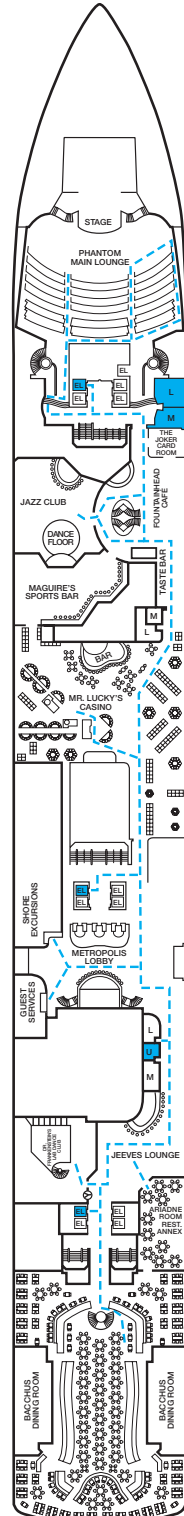

CARNIVAL MIRACLE®

ACCOMMODATIONS SYMBOL LEGEND

- ★ 2 Twin Beds (convert to King) and Single Sofa Bed
- 2 Twin Beds (convert to King) and 1 Upper Pullman
- 2 Twin Beds (convert to King) and 2 Upper Pullmans
- 2 Twin Beds (convert to King), Single Sofa Bed and 1 Upper Pullman
- † 2 Twin Beds (convert to King) and Double Sofa Bed

- △ Connecting staterooms (ideal for families and groups of friends)
- U Unisex Wheelchair Accessible Restroom
- Accessible Routes including Ramps
- Modified Staterooms, Restrooms, Elevators, Lifts and other Accessible Areas

Gross Tonnage: 88,500 Length: 963 Feet Beam: 106 Feet Cruising Speed: 22 Knots
Guest Capacity: 2,124 (Double Occupancy) Total Staff: 930 Registry: Panama

Riviera • Deck 1

Promenade • Deck 2

Atlantic • Deck 3

Main • Deck 4

Upper • Deck 5

Empress • Deck 6

Verandah • Deck 7

Panorama • Deck 8

Lido • Deck 9

Sun • Deck 10

Forward Sports • Deck 11