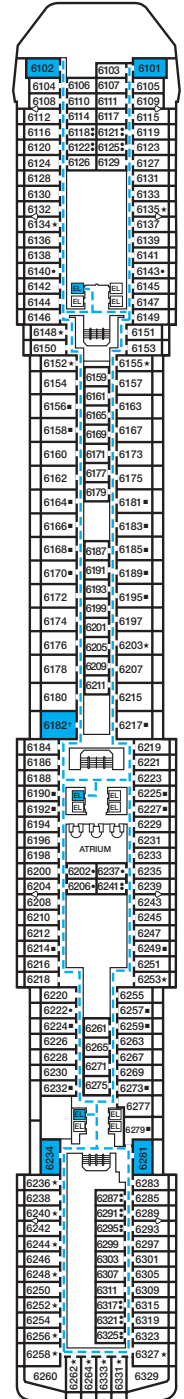

CARNIVAL MIRACLE®

ACCOMMODATIONS SYMBOL LEGEND

- ★ 2 Twin Beds (convert to King) and Single Sofa Bed
- 2 Twin Beds (convert to King) and 1 Upper Pullman
- 2 Twin Beds (convert to King) and 2 Upper Pullmans
- 2 Twin Beds (convert to King), Single Sofa Bed and 1 Upper Pullman
- † 2 Twin Beds (convert to King) and Double Sofa Bed

- △ Connecting staterooms (ideal for families and groups of friends)
- U Unisex Wheelchair Accessible Restroom
- Accessible Routes including Ramps
- Modified Staterooms, Restrooms, Elevators, Lifts and other Accessible Areas

Gross Tonnage: 88,500 Length: 963 Feet Beam: 106 Feet Cruising Speed: 22 Knots
Guest Capacity: 2,124 (Double Occupancy) Total Staff: 930 Registry: Panama

Riviera • Deck 1

Promenade • Deck 2

Atlantic • Deck 3

Main • Deck 4

Upper • Deck 5

Empress • Deck 6

Verandah • Deck 7

Panorama • Deck 8

Lido • Deck 9

Sun • Deck 10

Forward Sports • Deck 11