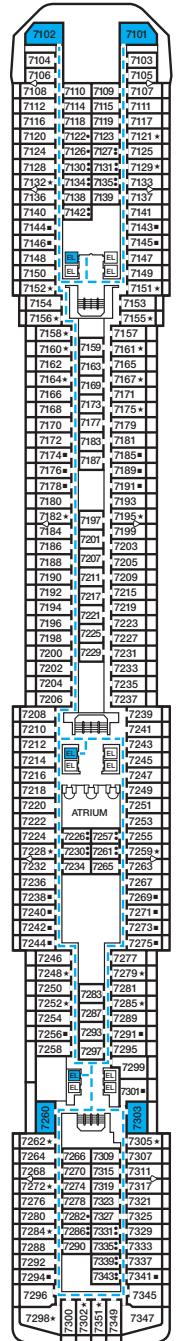

CARNIVAL MIRACLE®

ACCOMMODATIONS SYMBOL LEGEND

- ★ 2 Twin Beds (convert to King) and Single Sofa Bed
- 2 Twin Beds (convert to King) and 1 Upper Pullman
- 2 Twin Beds (convert to King) and 2 Upper Pullmans
- 2 Twin Beds (convert to King), Single Sofa Bed and 1 Upper Pullman
- † 2 Twin Beds (convert to King) and Double Sofa Bed

- △ Connecting staterooms (ideal for families and groups of friends)
- U Unisex Wheelchair Accessible Restroom
- Accessible Routes including Ramps
- Modified Staterooms, Restrooms, Elevators, Lifts and other Accessible Areas

Gross Tonnage: 88,500 Length: 963 Feet Beam: 106 Feet Cruising Speed: 22 Knots
Guest Capacity: 2,124 (Double Occupancy) Total Staff: 930 Registry: Panama

Riviera • Deck 1

Promenade • Deck 2

Atlantic • Deck 3

Main • Deck 4

Upper • Deck 5

Empress • Deck 6

Verandah • Deck 7

Panorama • Deck 8

Lido • Deck 9

Sun • Deck 10

Forward Sports • Deck 11