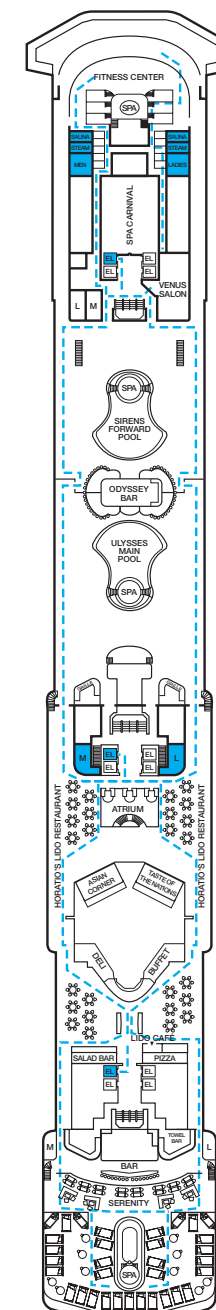

CARNIVAL MIRACLE®

ACCOMMODATIONS SYMBOL LEGEND

- ★ 2 Twin Beds (convert to King) and Single Sofa Bed
- 2 Twin Beds (convert to King) and 1 Upper Pullman
- 2 Twin Beds (convert to King) and 2 Upper Pullmans
- 2 Twin Beds (convert to King), Single Sofa Bed and 1 Upper Pullman
- † 2 Twin Beds (convert to King) and Double Sofa Bed

- △ Connecting staterooms (ideal for families and groups of friends)
- U Unisex Wheelchair Accessible Restroom
- Accessible Routes including Ramps
- Modified Staterooms, Restrooms, Elevators, Lifts and other Accessible Areas

Gross Tonnage: 88,500 Length: 963 Feet Beam: 106 Feet Cruising Speed: 22 Knots
Guest Capacity: 2,124 (Double Occupancy) Total Staff: 930 Registry: Panama

Riviera • Deck 1

Promenade • Deck 2

Atlantic • Deck 3

Main • Deck 4

Upper • Deck 5

Empress • Deck 6

Verandah • Deck 7

Panorama • Deck 8

Lido • Deck 9

Sun • Deck 10

Forward Sports • Deck 11