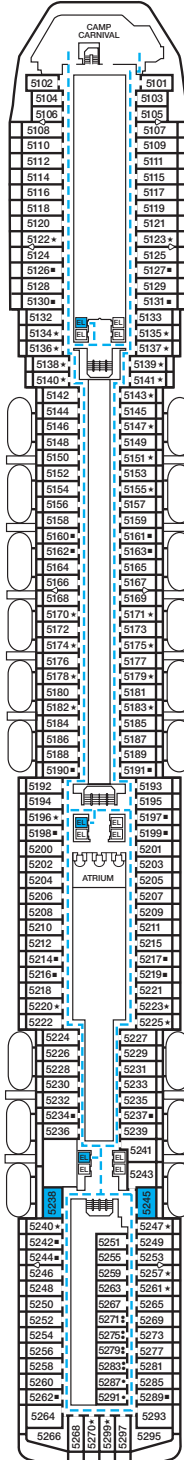

CARNIVAL MIRACLE®

ACCOMMODATIONS SYMBOL LEGEND

- ★ 2 Twin Beds (convert to King) and Single Sofa Bed
- 2 Twin Beds (convert to King) and 1 Upper Pullman
- 2 Twin Beds (convert to King) and 2 Upper Pullmans
- 2 Twin Beds (convert to King), Single Sofa Bed and 1 Upper Pullman
- † 2 Twin Beds (convert to King) and Double Sofa Bed

- △ Connecting staterooms (ideal for families and groups of friends)
- U Unisex Wheelchair Accessible Restroom
- Accessible Routes including Ramps
- Modified Staterooms, Restrooms, Elevators, Lifts and other Accessible Areas

Gross Tonnage: 88,500 Length: 963 Feet Beam: 106 Feet Cruising Speed: 22 Knots
Guest Capacity: 2,124 (Double Occupancy) Total Staff: 930 Registry: Panama

Riviera • Deck 1

Promenade • Deck 2

Atlantic • Deck 3

Main • Deck 4

Upper • Deck 5

Empress • Deck 6

Verandah • Deck 7

Panorama • Deck 8

Lido • Deck 9

Sun • Deck 10

Forward Sports • Deck 11