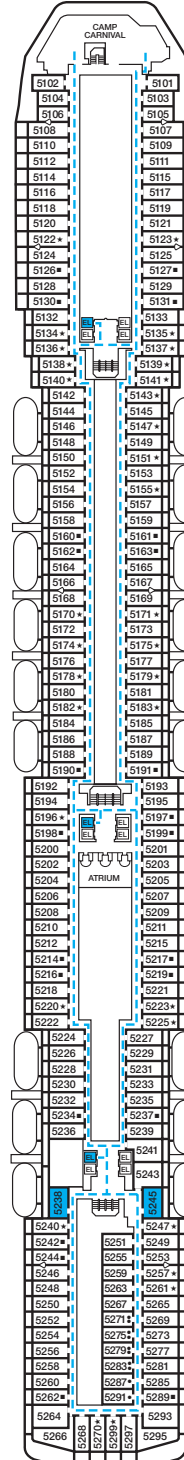

CARNIVAL MIRACLE®

ACCOMMODATIONS SYMBOL LEGEND

- ★ 2 Twin Beds (convert to King) and Single Sofa Bed
- 2 Twin Beds (convert to King) and 1 Upper Pullman
- 2 Twin Beds (convert to King) and 2 Upper Pullmans
- 2 Twin Beds (convert to King), Single Sofa Bed and 1 Upper Pullman
- † 2 Twin Beds (convert to King) and Double Sofa Bed

- △ Connecting staterooms (ideal for families and groups of friends)
- U Unisex Wheelchair Accessible Restroom
- Accessible Routes including Ramps
- Modified Staterooms, Restrooms, Elevators, Lifts and other Accessible Areas

Gross Tonnage: 88,500 Length: 963 Feet Beam: 106 Feet Cruising Speed: 22 Knots
Guest Capacity: 2,124 (Double Occupancy) Total Staff: 930 Registry: Panama

Riviera • Deck 1

Promenade • Deck 2

Atlantic • Deck 3

Main • Deck 4

Upper • Deck 5

Empress • Deck 6

Verandah • Deck 7

Panorama • Deck 8

Lido • Deck 9

Sun • Deck 10

Forward Sports • Deck 11