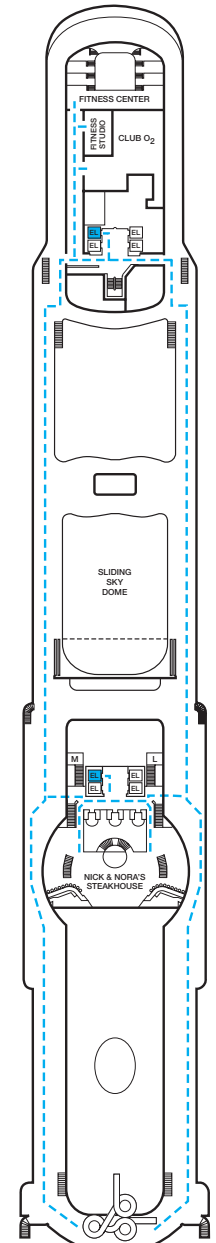

CARNIVAL MIRACLE®

ACCOMMODATIONS SYMBOL LEGEND

- ★ 2 Twin Beds (convert to King) and Single Sofa Bed
- 2 Twin Beds (convert to King) and 1 Upper Pullman
- 2 Twin Beds (convert to King) and 2 Upper Pullmans
- 2 Twin Beds (convert to King), Single Sofa Bed and 1 Upper Pullman
- † 2 Twin Beds (convert to King) and Double Sofa Bed

- △ Connecting staterooms (ideal for families and groups of friends)
- U Unisex Wheelchair Accessible Restroom
- Accessible Routes including Ramps
- Modified Staterooms, Restrooms, Elevators, Lifts and other Accessible Areas

Gross Tonnage: 88,500 Length: 963 Feet Beam: 106 Feet Cruising Speed: 22 Knots
Guest Capacity: 2,124 (Double Occupancy) Total Staff: 930 Registry: Panama

Riviera • Deck 1

Promenade • Deck 2

Atlantic • Deck 3

Main • Deck 4

Upper • Deck 5

Empress • Deck 6

Verandah • Deck 7

Panorama • Deck 8

Lido • Deck 9

Sun • Deck 10

Forward Sports • Deck 11