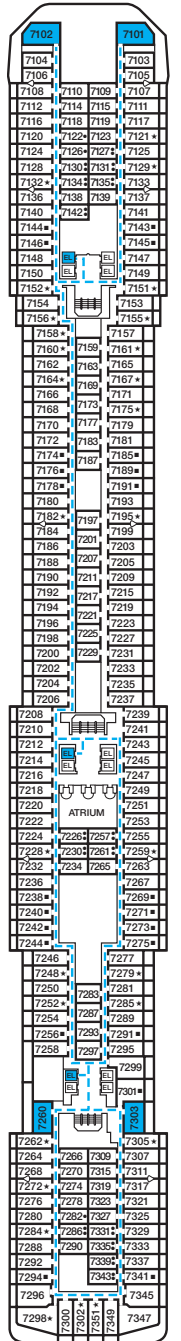

CARNIVAL MIRACLE®

ACCOMMODATIONS SYMBOL LEGEND

- ★ 2 Twin Beds (convert to King) and Single Sofa Bed
- 2 Twin Beds (convert to King) and 1 Upper Pullman
- 2 Twin Beds (convert to King) and 2 Upper Pullmans
- 2 Twin Beds (convert to King), Single Sofa Bed and 1 Upper Pullman
- † 2 Twin Beds (convert to King) and Double Sofa Bed

- △ Connecting staterooms (ideal for families and groups of friends)
- U Unisex Wheelchair Accessible Restroom
- Accessible Routes including Ramps
- Modified Staterooms, Restrooms, Elevators, Lifts and other Accessible Areas

Gross Tonnage: 88,500 Length: 963 Feet Beam: 106 Feet Cruising Speed: 22 Knots
Guest Capacity: 2,124 (Double Occupancy) Total Staff: 930 Registry: Panama

Riviera • Deck 1

Promenade • Deck 2

Atlantic • Deck 3

Main • Deck 4

Upper • Deck 5

Empress • Deck 6

Verandah • Deck 7

Panorama • Deck 8

Lido • Deck 9

Sun • Deck 10

Forward Sports • Deck 11