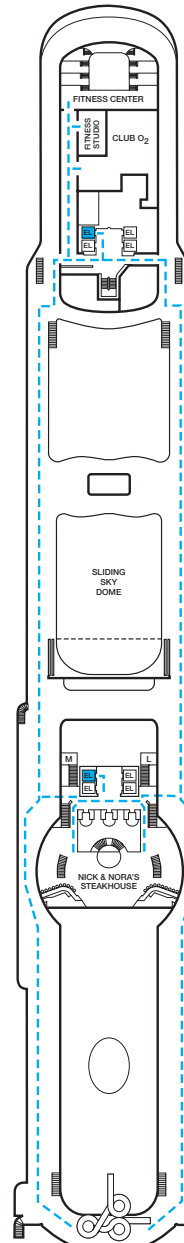

CARNIVAL MIRACLE®

ACCOMMODATIONS SYMBOL LEGEND

- ★ 2 Twin Beds (convert to King) and Single Sofa Bed
- 2 Twin Beds (convert to King) and 1 Upper Pullman
- 2 Twin Beds (convert to King) and 2 Upper Pullmans
- 2 Twin Beds (convert to King), Single Sofa Bed and 1 Upper Pullman
- † 2 Twin Beds (convert to King) and Double Sofa Bed

- △ Connecting staterooms (ideal for families and groups of friends)
- U Unisex Wheelchair Accessible Restroom
- Accessible Routes including Ramps
- Modified Staterooms, Restrooms, Elevators, Lifts and other Accessible Areas

Gross Tonnage: 88,500 Length: 963 Feet Beam: 106 Feet Cruising Speed: 22 Knots
Guest Capacity: 2,124 (Double Occupancy) Total Staff: 930 Registry: Panama

Riviera • Deck 1

Promenade • Deck 2

Atlantic • Deck 3

Main • Deck 4

Upper • Deck 5

Empress • Deck 6

Verandah • Deck 7

Panorama • Deck 8

Lido • Deck 9

Sun • Deck 10

Forward Sports • Deck 11