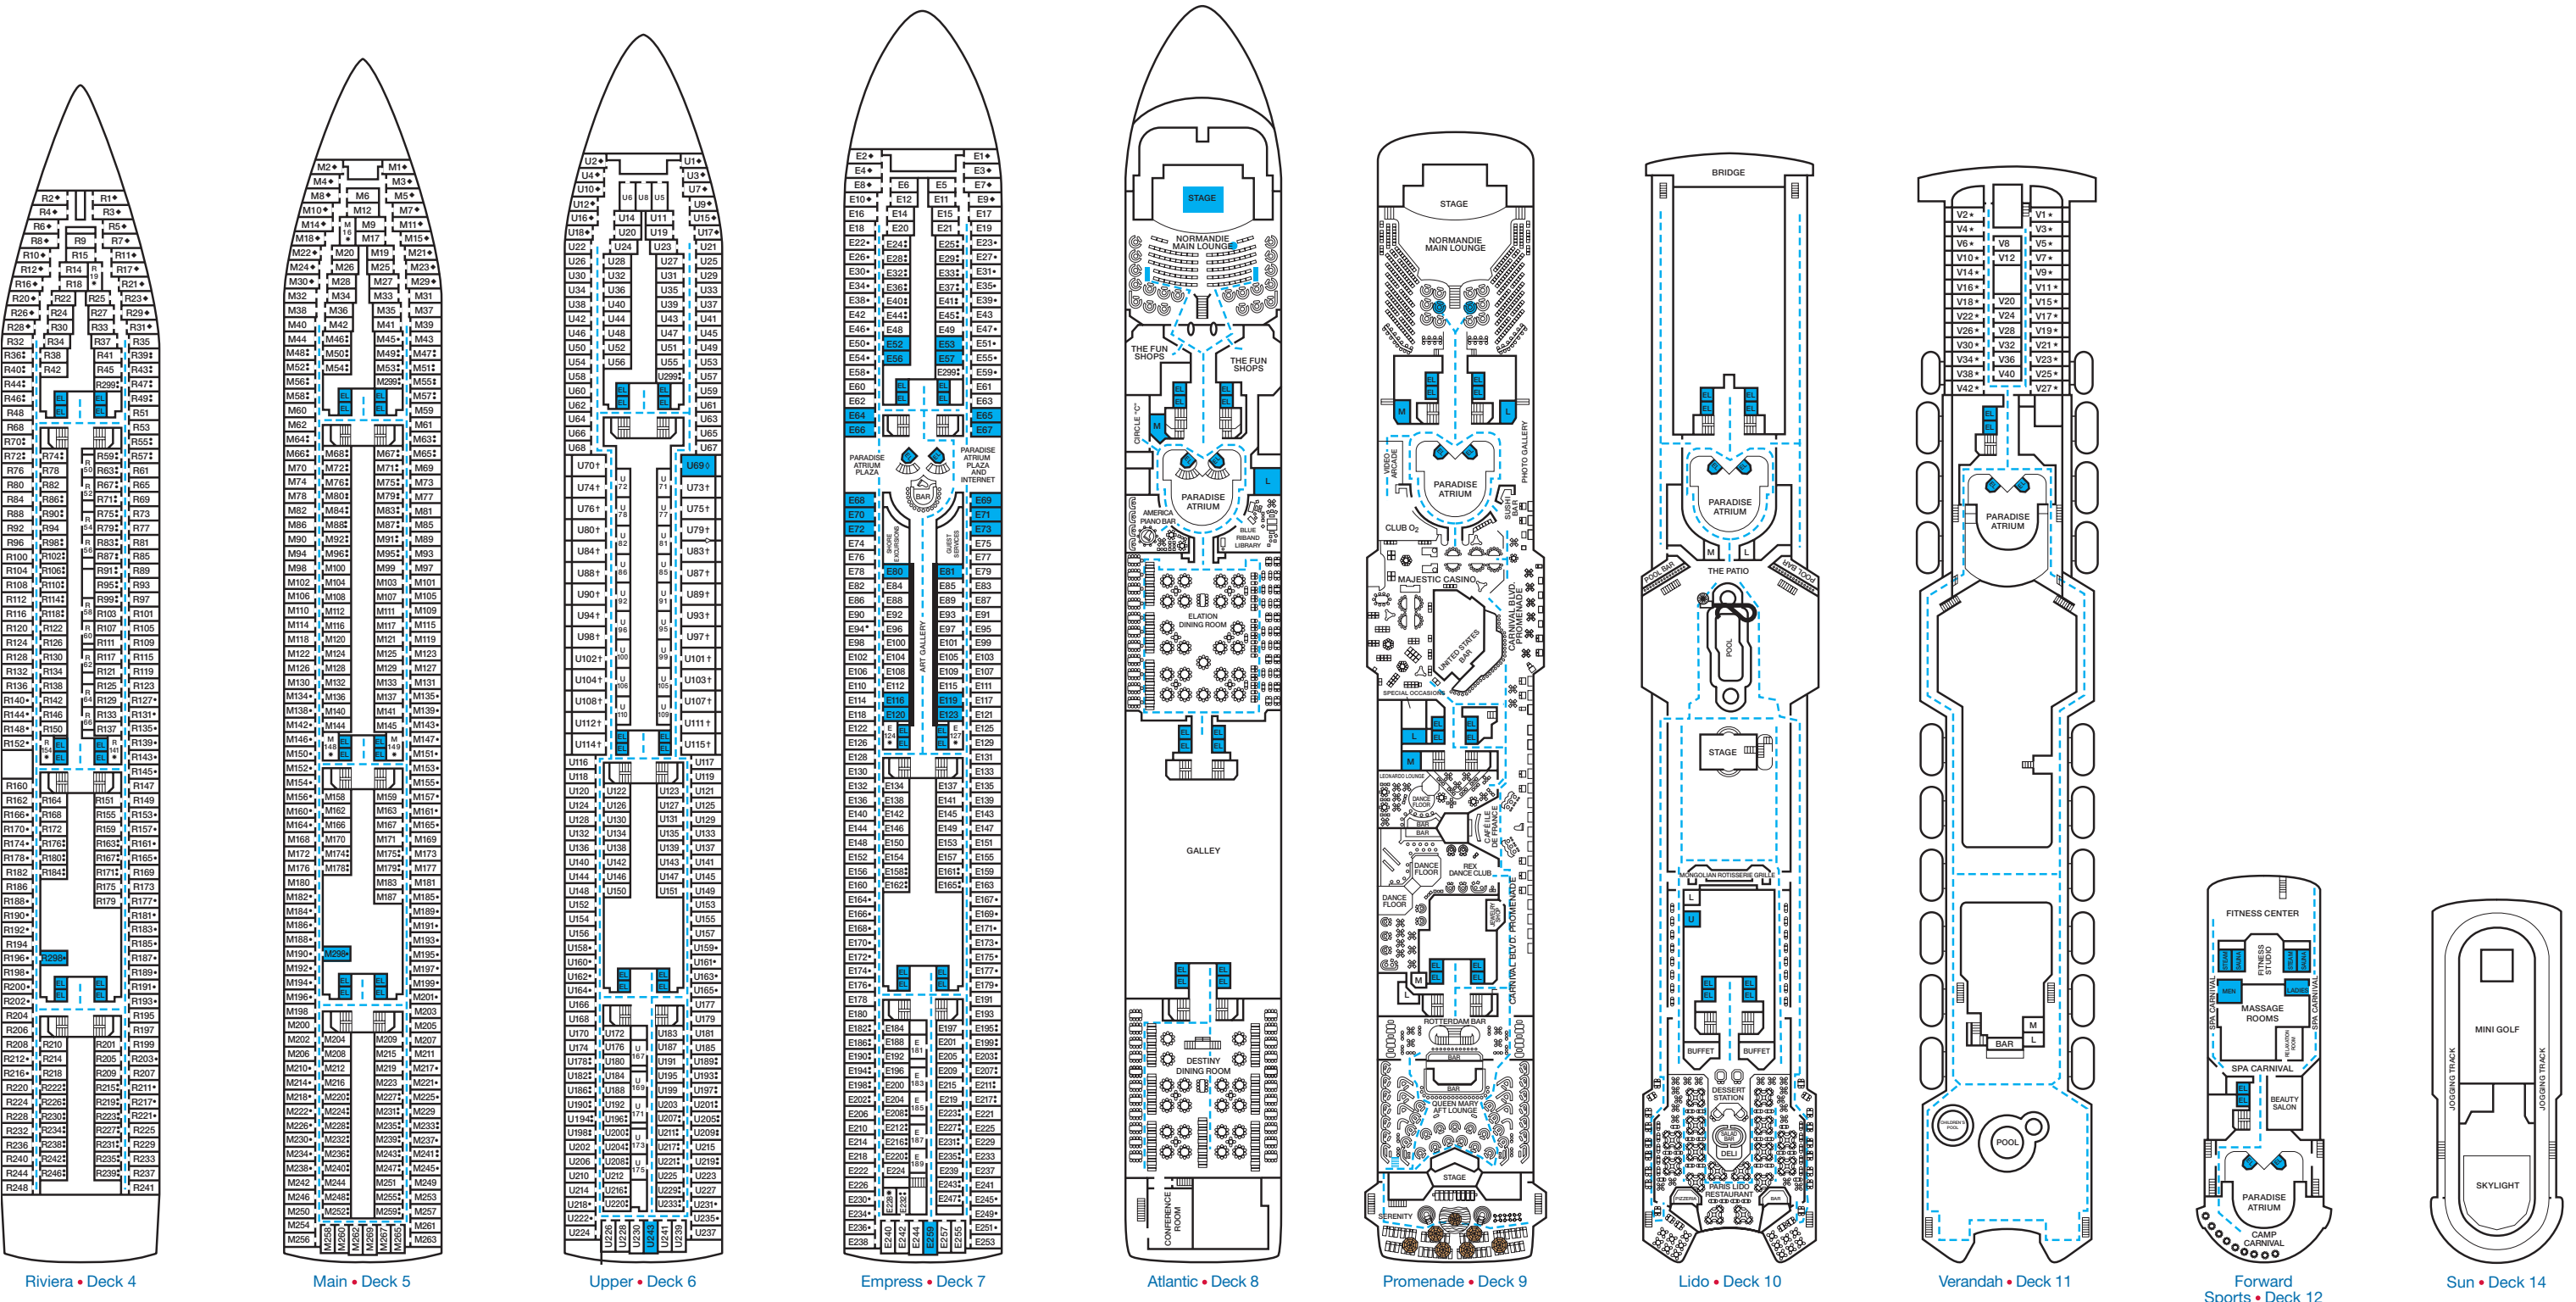

ACCOMMODATIONS SYMBOL LEGEND

- ★ 2 Twin Beds (convert to King) and Single Sofa Bed
- 2 Twin Beds (convert to King) and 1 Upper Pullman
- 2 Twin Beds (convert to King), 1 Lower Pullman, and 1 Upper Pullman
- ⋮ 2 Twin Beds (convert to King) and 2 Upper Pullmans
- † 2 Twin Beds (convert to King) and Double Sofa Bed
- Stateroom with 2 Porthole Windows

- ◁ Connecting staterooms (ideal for families and groups of friends)
- ★ Twin beds do not convert to a King Bed.
- U Unisex Wheelchair Accessible Restroom
- --- Accessible Routes including Ramps
- Modified Staterooms, Restrooms, Elevators, Lifts and other Accessible Areas

⊘ All accommodations are non-smoking.

DECK PLANS

Please contact Guest Access Services for specific ship accessibility features. You may also visit carnival.com/GuestAccessServices for additional information.