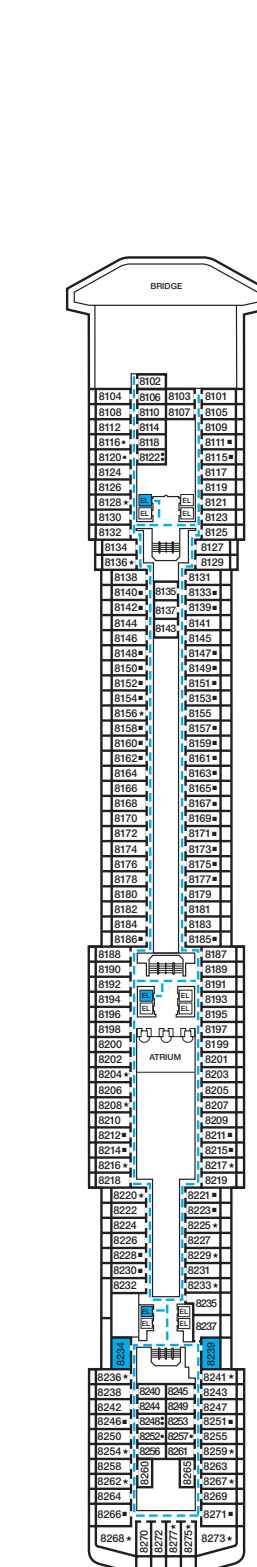

CARNIVAL PRIDE®

ACCOMMODATIONS SYMBOL LEGEND

- ★ 2 Twin Beds (convert to King) and Single Sofa Bed
- 2 Twin Beds (convert to King) and 1 Upper Pullman
- 2 Twin Beds (convert to King) and 2 Upper Pullmans
- 2 Twin Beds (convert to King), Single Sofa Bed and 1 Upper Pullman
- † 2 Twin Beds (convert to King) and Double Sofa Bed

- △ Connecting staterooms (ideal for families and groups of friends)
- U Unisex Wheelchair Accessible Restroom
- Accessible Routes including Ramps
- Modified Staterooms, Restrooms, Elevators, Lifts and other Accessible Areas

Gross Tonnage: 88,500 Length: 963 Feet Beam: 106 Feet Cruising Speed: 22 Knots
 Guest Capacity: 2,124 (Double Occupancy) Total Staff: 930 Registry: Panama

Riviera • Deck 1

Promenade • Deck 2

Atlantic • Deck 3

Main • Deck 4

Upper • Deck 5

Empress • Deck 6

Verandah • Deck 7

Panorama • Deck 8

Lido • Deck 9

Sun • Deck 10

Sky • Deck 12