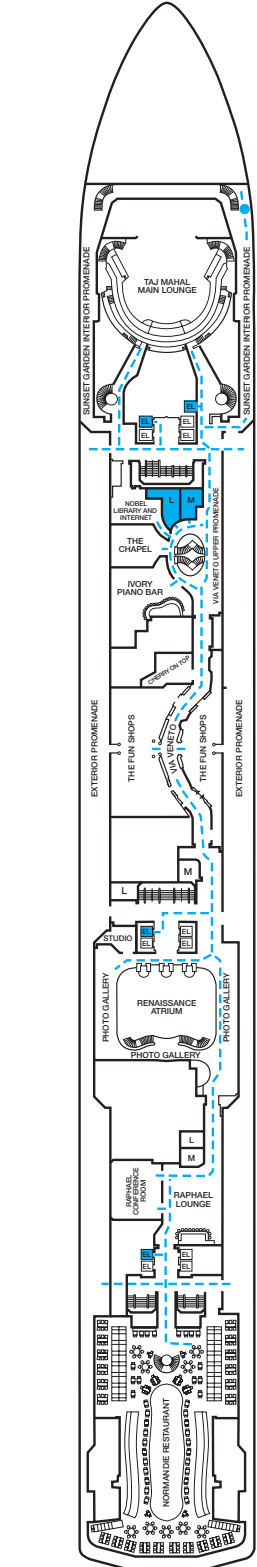

CARNIVAL PRIDE®

ACCOMMODATIONS SYMBOL LEGEND

- ★ 2 Twin Beds (convert to King) and Single Sofa Bed
- 2 Twin Beds (convert to King) and 1 Upper Pullman
- 2 Twin Beds (convert to King) and 2 Upper Pullmans
- 2 Twin Beds (convert to King), Single Sofa Bed and 1 Upper Pullman
- † 2 Twin Beds (convert to King) and Double Sofa Bed

- △ Connecting staterooms (ideal for families and groups of friends)
- U Unisex Wheelchair Accessible Restroom
- Accessible Routes including Ramps
- Modified Staterooms, Restrooms, Elevators, Lifts and other Accessible Areas

Gross Tonnage: 88,500 Length: 963 Feet Beam: 106 Feet Cruising Speed: 22 Knots
 Guest Capacity: 2,124 (Double Occupancy) Total Staff: 930 Registry: Panama

Riviera • Deck 1

Promenade • Deck 2

Atlantic • Deck 3

Main • Deck 4

Upper • Deck 5

Empress • Deck 6

Verandah • Deck 7

Panorama • Deck 8

Lido • Deck 9

Sun • Deck 10

Sky • Deck 12