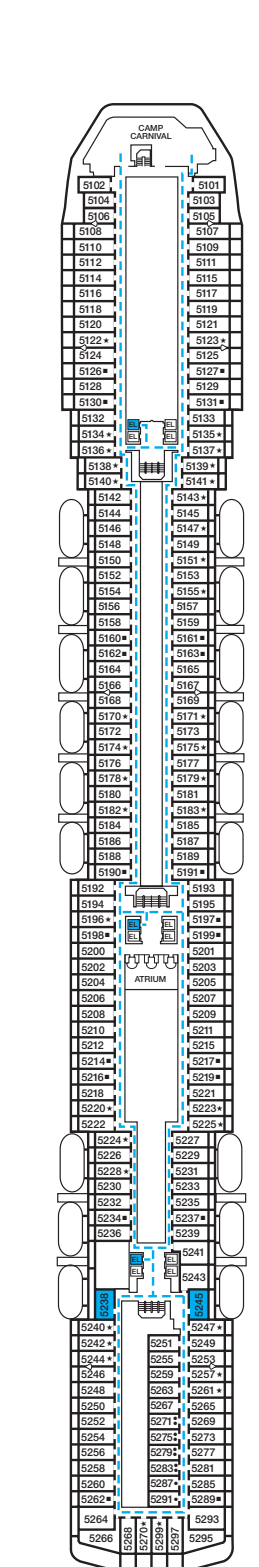

CARNIVAL PRIDE®

ACCOMMODATIONS SYMBOL LEGEND

- ★ 2 Twin Beds (convert to King) and Single Sofa Bed
- 2 Twin Beds (convert to King) and 1 Upper Pullman
- 2 Twin Beds (convert to King) and 2 Upper Pullmans
- 2 Twin Beds (convert to King), Single Sofa Bed and 1 Upper Pullman
- † 2 Twin Beds (convert to King) and Double Sofa Bed

- △ Connecting staterooms (ideal for families and groups of friends)
- U Unisex Wheelchair Accessible Restroom
- Accessible Routes including Ramps
- Modified Staterooms, Restrooms, Elevators, Lifts and other Accessible Areas

Gross Tonnage: 88,500 Length: 963 Feet Beam: 106 Feet Cruising Speed: 22 Knots
Guest Capacity: 2,124 (Double Occupancy) Total Staff: 930 Registry: Panama

Riviera • Deck 1

Promenade • Deck 2

Atlantic • Deck 3

Main • Deck 4

Upper • Deck 5

Empress • Deck 6

Verandah • Deck 7

Panorama • Deck 8

Lido • Deck 9

Sun • Deck 10

Sky • Deck 12