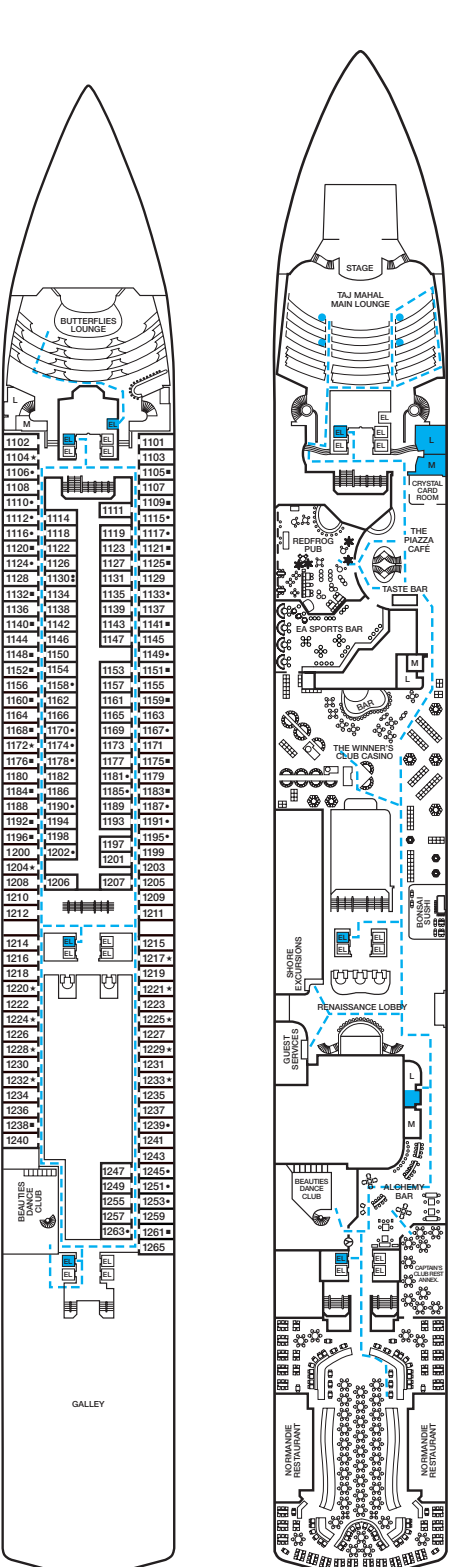

CARNIVAL PRIDE®

ACCOMMODATIONS SYMBOL LEGEND

- ★ 2 Twin Beds (convert to King) and Single Sofa Bed
- 2 Twin Beds (convert to King) and 1 Upper Pullman
- 2 Twin Beds (convert to King) and 2 Upper Pullmans
- 2 Twin Beds (convert to King), Single Sofa Bed and 1 Upper Pullman
- † 2 Twin Beds (convert to King) and Double Sofa Bed

- △ Connecting staterooms (ideal for families and groups of friends)
- U Unisex Wheelchair Accessible Restroom
- Accessible Routes including Ramps
- Modified Staterooms, Restrooms, Elevators, Lifts and other Accessible Areas

⊘ All accommodations are non-smoking.

DECK PLANS

Please contact Guest Access Services for specific ship accessibility features. You may also visit carnival.com/GuestAccessServices for additional information.

Gross Tonnage: 88,500 Length: 963 Feet Beam: 106 Feet Cruising Speed: 22 Knots
Guest Capacity: 2,124 (Double Occupancy) Total Staff: 930 Registry: Panama

Riviera • Deck 1

Promenade • Deck 2

Atlantic • Deck 3