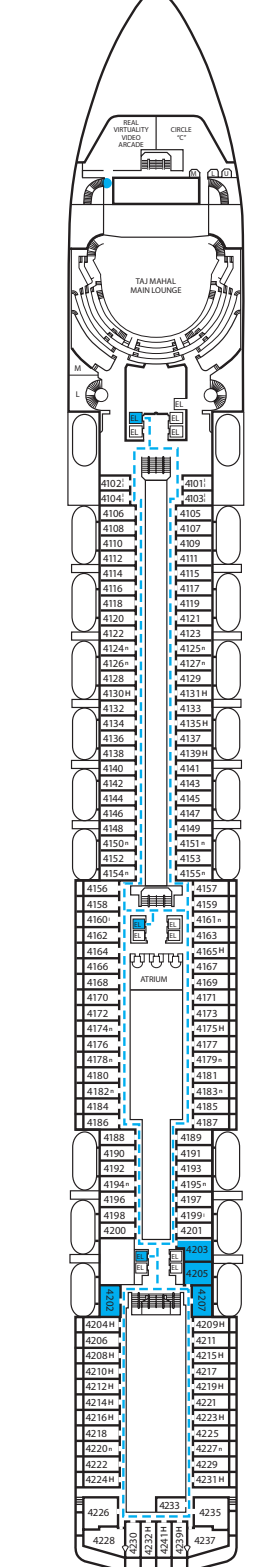

CARNIVAL PRIDE®

ACCOMMODATIONS SYMBOL LEGEND

- ★ 2 Twin Beds (convert to King) and Single Sofa Bed
- 2 Twin Beds (convert to King) and 1 Upper Pullman
- 2 Twin Beds (convert to King) and 2 Upper Pullmans
- 2 Twin Beds (convert to King), Single Sofa Bed and 1 Upper Pullman
- † 2 Twin Beds (convert to King) and Double Sofa Bed

- △ Connecting staterooms (ideal for families and groups of friends)
- U Unisex Wheelchair Accessible Restroom
- Accessible Routes including Ramps
- Modified Staterooms, Restrooms, Elevators, Lifts and other Accessible Areas

Gross Tonnage: 88,500 Length: 963 Feet Beam: 106 Feet Cruising Speed: 22 Knots
Guest Capacity: 2,124 (Double Occupancy) Total Staff: 930 Registry: Panama

Riviera • Deck 1

Promenade • Deck 2

Atlantic • Deck 3

Main • Deck 4

Upper • Deck 5

Empress • Deck 6

Verandah • Deck 7

Panorama • Deck 8

Lido • Deck 9

Sun • Deck 10

Sky • Deck 12