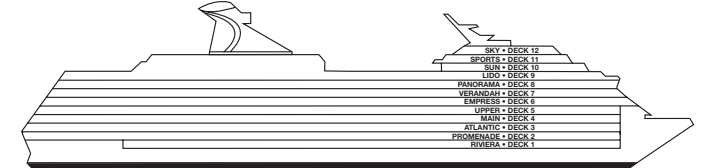

CARNIVAL PRIDE®

ACCOMMODATIONS SYMBOL LEGEND

- ★ 2 Twin Beds (convert to King) and Single Sofa Bed
- 2 Twin Beds (convert to King) and 1 Upper Pullman
- 2 Twin Beds (convert to King) and 2 Upper Pullmans
- 2 Twin Beds (convert to King), Single Sofa Bed and 1 Upper Pullman
- † 2 Twin Beds (convert to King) and Double Sofa Bed

Gross Tonnage: 88,500 Length: 963 Feet Beam: 106 Feet Cruising Speed: 22 Knots
Guest Capacity: 2,124 (Double Occupancy) Total Staff: 930 Registry: Panama

Riviera • Deck 1

Promenade • Deck 2

Atlantic • Deck 3