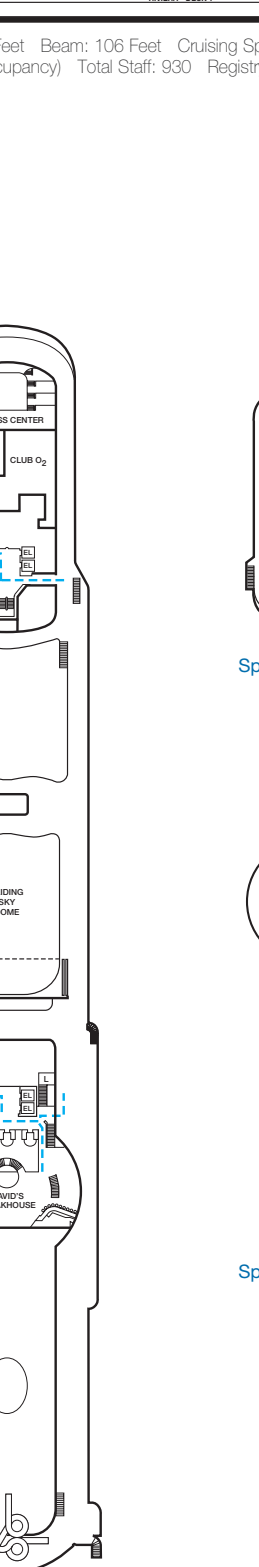

CARNIVAL PRIDE®

ACCOMMODATIONS SYMBOL LEGEND

- ★ 2 Twin Beds (convert to King) and Single Sofa Bed
- 2 Twin Beds (convert to King) and 1 Upper Pullman
- 2 Twin Beds (convert to King) and 2 Upper Pullmans
- 2 Twin Beds (convert to King), Single Sofa Bed and 1 Upper Pullman
- † 2 Twin Beds (convert to King) and Double Sofa Bed

- △ Connecting staterooms (ideal for families and groups of friends)
- U Unisex Wheelchair Accessible Restroom
- Accessible Routes including Ramps
- Modified Staterooms, Restrooms, Elevators, Lifts and other Accessible Areas

Gross Tonnage: 88,500 Length: 963 Feet Beam: 106 Feet Cruising Speed: 22 Knots
 Guest Capacity: 2,124 (Double Occupancy) Total Staff: 930 Registry: Panama

Riviera • Deck 1

Promenade • Deck 2

Atlantic • Deck 3

Main • Deck 4

Upper • Deck 5

Empress • Deck 6

Verandah • Deck 7

Panorama • Deck 8

Lido • Deck 9

Sun • Deck 10

Sky • Deck 12