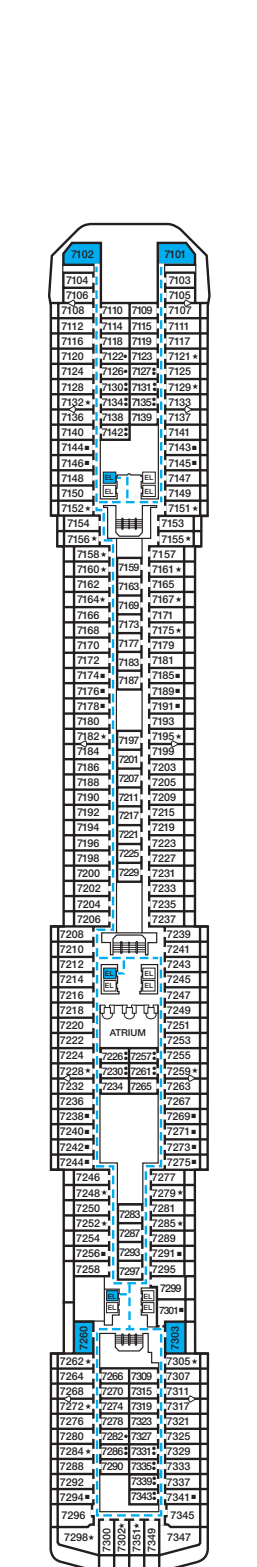

CARNIVAL PRIDE®

ACCOMMODATIONS SYMBOL LEGEND

- ★ 2 Twin Beds (convert to King) and Single Sofa Bed
- 2 Twin Beds (convert to King) and 1 Upper Pullman
- 2 Twin Beds (convert to King) and 2 Upper Pullmans
- 2 Twin Beds (convert to King), Single Sofa Bed and 1 Upper Pullman
- † 2 Twin Beds (convert to King) and Double Sofa Bed

- △ Connecting staterooms (ideal for families and groups of friends)
- U Unisex Wheelchair Accessible Restroom
- Accessible Routes including Ramps
- Modified Staterooms, Restrooms, Elevators, Lifts and other Accessible Areas

Gross Tonnage: 88,500 Length: 963 Feet Beam: 106 Feet Cruising Speed: 22 Knots
 Guest Capacity: 2,124 (Double Occupancy) Total Staff: 930 Registry: Panama

Riviera • Deck 1

Promenade • Deck 2

Atlantic • Deck 3

Main • Deck 4

Upper • Deck 5

Empress • Deck 6

Verandah • Deck 7

Panorama • Deck 8

Lido • Deck 9

Sun • Deck 10

Sky • Deck 12