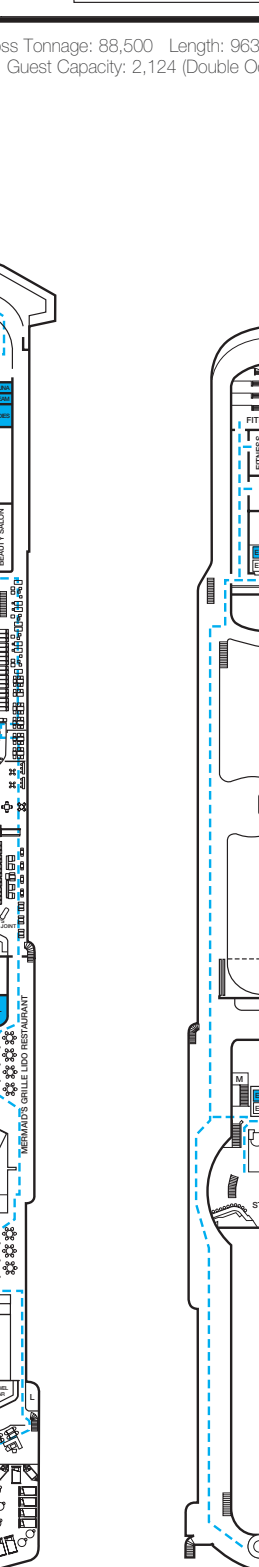

CARNIVAL PRIDE®

ACCOMMODATIONS SYMBOL LEGEND

- ★ 2 Twin Beds (convert to King) and Single Sofa Bed
- 2 Twin Beds (convert to King) and 1 Upper Pullman
- 2 Twin Beds (convert to King) and 2 Upper Pullmans
- 2 Twin Beds (convert to King), Single Sofa Bed and 1 Upper Pullman
- † 2 Twin Beds (convert to King) and Double Sofa Bed

- △ Connecting staterooms (ideal for families and groups of friends)
- U Unisex Wheelchair Accessible Restroom
- Accessible Routes including Ramps
- Modified Staterooms, Restrooms, Elevators, Lifts and other Accessible Areas

Gross Tonnage: 88,500 Length: 963 Feet Beam: 106 Feet Cruising Speed: 22 Knots
 Guest Capacity: 2,124 (Double Occupancy) Total Staff: 930 Registry: Panama

Riviera • Deck 1

Promenade • Deck 2

Atlantic • Deck 3

Main • Deck 4

Upper • Deck 5

Empress • Deck 6

Verandah • Deck 7

Panorama • Deck 8

Lido • Deck 9

Sun • Deck 10

Sky • Deck 12