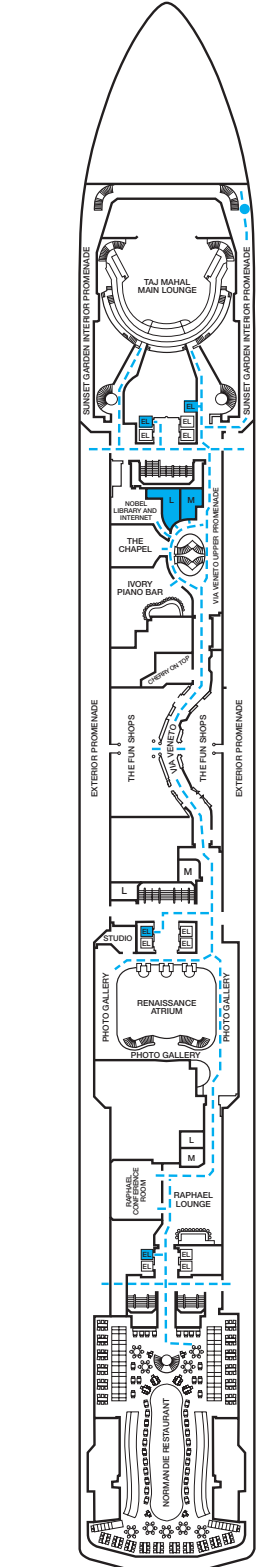

CARNIVAL PRIDE®

ACCOMMODATIONS SYMBOL LEGEND

- ★ 2 Twin Beds (convert to King) and Single Sofa Bed
- 2 Twin Beds (convert to King) and 1 Upper Pullman
- 2 Twin Beds (convert to King) and 2 Upper Pullmans
- 2 Twin Beds (convert to King), Single Sofa Bed and 1 Upper Pullman
- † 2 Twin Beds (convert to King) and Double Sofa Bed

- △ Connecting staterooms (ideal for families and groups of friends)
- U Unisex Wheelchair Accessible Restroom
- Accessible Routes including Ramps
- Modified Staterooms, Restrooms, Elevators, Lifts and other Accessible Areas

Gross Tonnage: 88,500 Length: 963 Feet Beam: 106 Feet Cruising Speed: 22 Knots
Guest Capacity: 2,124 (Double Occupancy) Total Staff: 930 Registry: Panama

Riviera • Deck 1

Promenade • Deck 2

Atlantic • Deck 3

Main • Deck 4

Upper • Deck 5

Empress • Deck 6

Verandah • Deck 7

Panorama • Deck 8

Lido • Deck 9

Sun • Deck 10

Sky • Deck 12