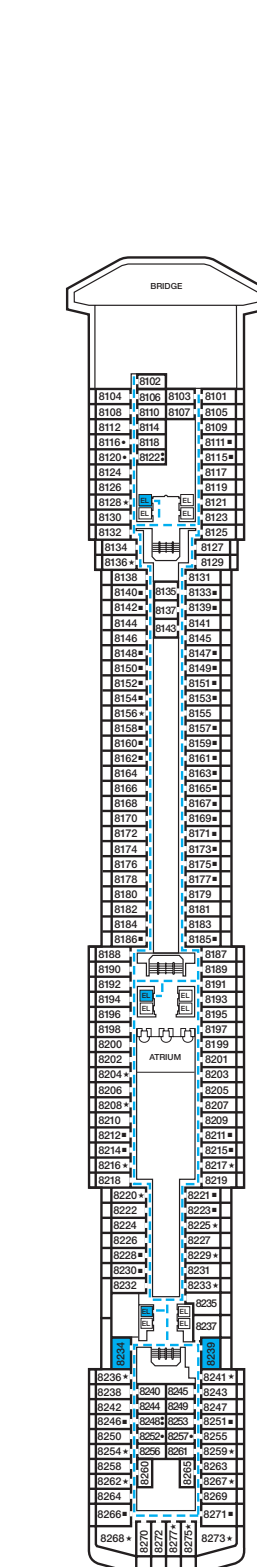

CARNIVAL PRIDE®

ACCOMMODATIONS SYMBOL LEGEND

- ★ 2 Twin Beds (convert to King) and Single Sofa Bed
- 2 Twin Beds (convert to King) and 1 Upper Pullman
- 2 Twin Beds (convert to King) and 2 Upper Pullmans
- 2 Twin Beds (convert to King), Single Sofa Bed and 1 Upper Pullman
- † 2 Twin Beds (convert to King) and Double Sofa Bed

- △ Connecting staterooms (ideal for families and groups of friends)
- U Unisex Wheelchair Accessible Restroom
- Accessible Routes including Ramps
- Modified Staterooms, Restrooms, Elevators, Lifts and other Accessible Areas

Gross Tonnage: 88,500 Length: 963 Feet Beam: 106 Feet Cruising Speed: 22 Knots
Guest Capacity: 2,124 (Double Occupancy) Total Staff: 930 Registry: Panama

Riviera • Deck 1

Promenade • Deck 2

Atlantic • Deck 3

Main • Deck 4

Upper • Deck 5

Empress • Deck 6

Verandah • Deck 7

Panorama • Deck 8

Lido • Deck 9

Sun • Deck 10

Sky • Deck 12