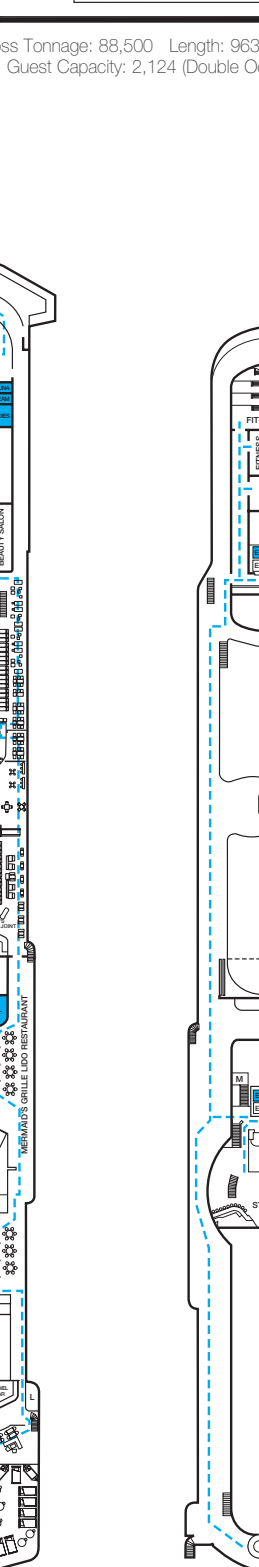

CARNIVAL PRIDE®

ACCOMMODATIONS SYMBOL LEGEND

- ★ 2 Twin Beds (convert to King) and Single Sofa Bed
- 2 Twin Beds (convert to King) and 1 Upper Pullman
- 2 Twin Beds (convert to King) and 2 Upper Pullmans
- 2 Twin Beds (convert to King), Single Sofa Bed and 1 Upper Pullman
- † 2 Twin Beds (convert to King) and Double Sofa Bed

- △ Connecting staterooms (ideal for families and groups of friends)
- U Unisex Wheelchair Accessible Restroom
- Accessible Routes including Ramps
- Modified Staterooms, Restrooms, Elevators, Lifts and other Accessible Areas

Gross Tonnage: 88,500 Length: 963 Feet Beam: 106 Feet Cruising Speed: 22 Knots
Guest Capacity: 2,124 (Double Occupancy) Total Staff: 930 Registry: Panama

Riviera • Deck 1

Promenade • Deck 2

Atlantic • Deck 3

Main • Deck 4

Upper • Deck 5

Empress • Deck 6

Verandah • Deck 7

Panorama • Deck 8

Lido • Deck 9

Sun • Deck 10

Sky • Deck 12