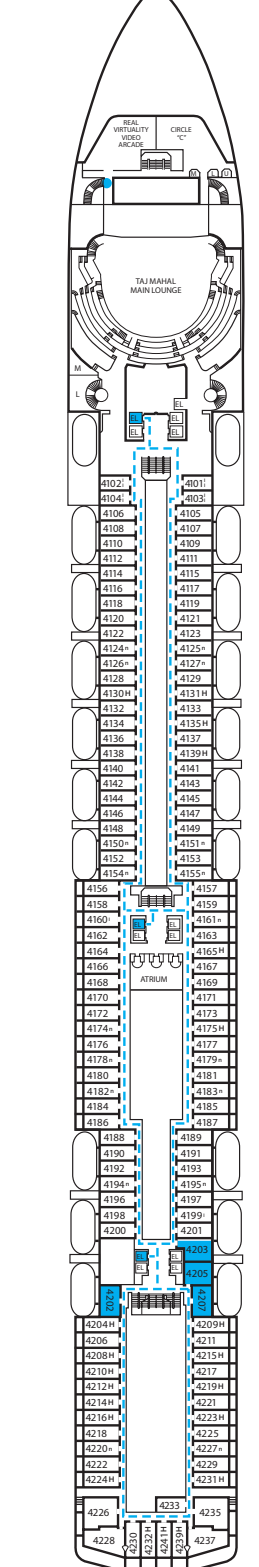

CARNIVAL PRIDE®

ACCOMMODATIONS SYMBOL LEGEND

- ★ 2 Twin Beds (convert to King) and Single Sofa Bed
- 2 Twin Beds (convert to King) and 1 Upper Pullman
- 2 Twin Beds (convert to King) and 2 Upper Pullmans
- 2 Twin Beds (convert to King), Single Sofa Bed and 1 Upper Pullman
- † 2 Twin Beds (convert to King) and Double Sofa Bed

- △ Connecting staterooms (ideal for families and groups of friends)
- U Unisex Wheelchair Accessible Restroom
- Accessible Routes including Ramps
- Modified Staterooms, Restrooms, Elevators, Lifts and other Accessible Areas

Gross Tonnage: 88,500 Length: 963 Feet Beam: 106 Feet Cruising Speed: 22 Knots
 Guest Capacity: 2,124 (Double Occupancy) Total Staff: 930 Registry: Panama

Riviera • Deck 1

Promenade • Deck 2

Atlantic • Deck 3

Main • Deck 4

Upper • Deck 5

Empress • Deck 6

Verandah • Deck 7

Panorama • Deck 8

Lido • Deck 9

Sun • Deck 10

Sky • Deck 12