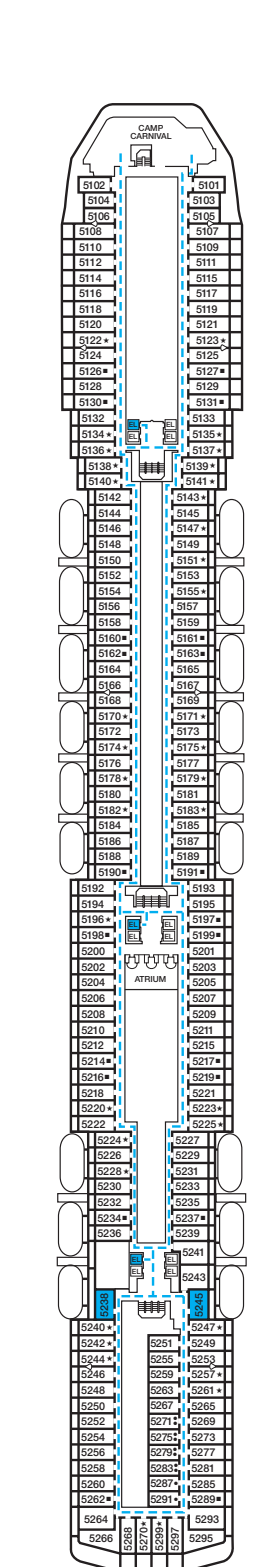

CARNIVAL PRIDE®

ACCOMMODATIONS SYMBOL LEGEND

- ★ 2 Twin Beds (convert to King) and Single Sofa Bed
- 2 Twin Beds (convert to King) and 1 Upper Pullman
- 2 Twin Beds (convert to King) and 2 Upper Pullmans
- 2 Twin Beds (convert to King), Single Sofa Bed and 1 Upper Pullman
- † 2 Twin Beds (convert to King) and Double Sofa Bed

- △ Connecting staterooms (ideal for families and groups of friends)
- U Unisex Wheelchair Accessible Restroom
- Accessible Routes including Ramps
- Modified Staterooms, Restrooms, Elevators, Lifts and other Accessible Areas

Gross Tonnage: 88,500 Length: 963 Feet Beam: 106 Feet Cruising Speed: 22 Knots
 Guest Capacity: 2,124 (Double Occupancy) Total Staff: 930 Registry: Panama

Riviera • Deck 1

Promenade • Deck 2

Atlantic • Deck 3

Main • Deck 4

Upper • Deck 5

Empress • Deck 6

Verandah • Deck 7

Panorama • Deck 8

Lido • Deck 9

Sun • Deck 10

Sky • Deck 12