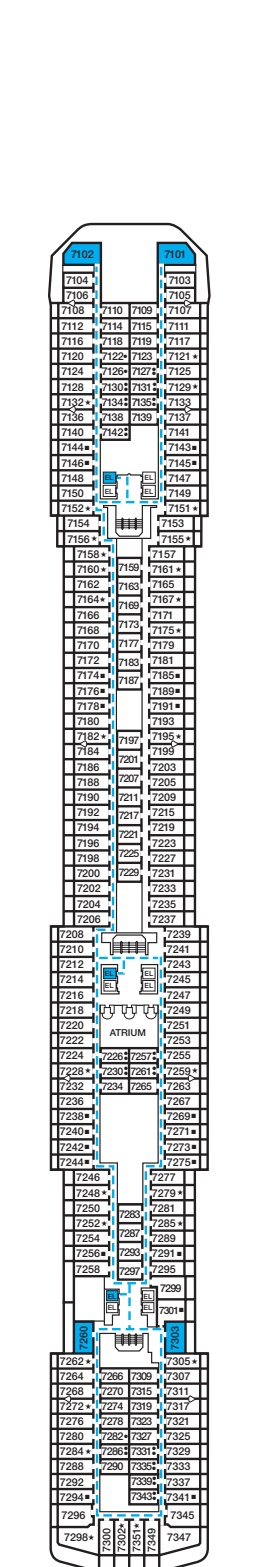

CARNIVAL PRIDE®

ACCOMMODATIONS SYMBOL LEGEND

- ★ 2 Twin Beds (convert to King) and Single Sofa Bed
- 2 Twin Beds (convert to King) and 1 Upper Pullman
- 2 Twin Beds (convert to King) and 2 Upper Pullmans
- 2 Twin Beds (convert to King), Single Sofa Bed and 1 Upper Pullman
- † 2 Twin Beds (convert to King) and Double Sofa Bed

- △ Connecting staterooms (ideal for families and groups of friends)
- U Unisex Wheelchair Accessible Restroom
- Accessible Routes including Ramps
- Modified Staterooms, Restrooms, Elevators, Lifts and other Accessible Areas

Gross Tonnage: 88,500 Length: 963 Feet Beam: 106 Feet Cruising Speed: 22 Knots
Guest Capacity: 2,124 (Double Occupancy) Total Staff: 930 Registry: Panama

Riviera • Deck 1

Promenade • Deck 2

Atlantic • Deck 3

Main • Deck 4

Upper • Deck 5

Empress • Deck 6

Verandah • Deck 7

Panorama • Deck 8

Lido • Deck 9

Sun • Deck 10

Sky • Deck 12