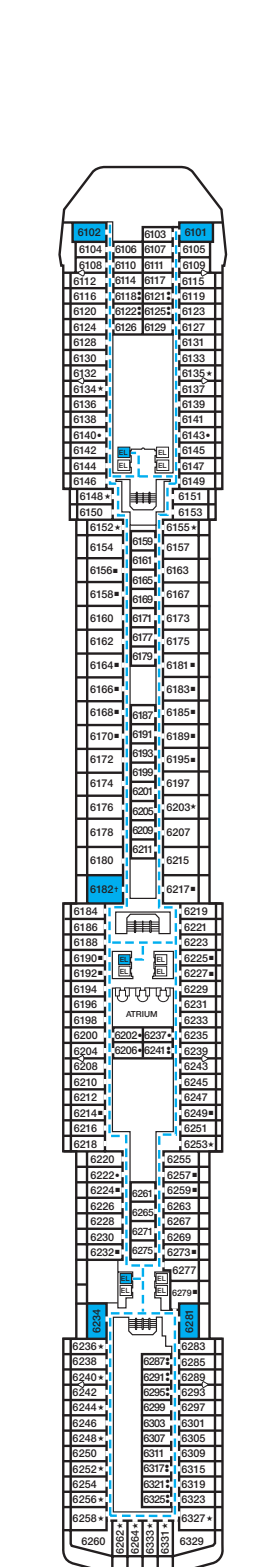

CARNIVAL PRIDE®

ACCOMMODATIONS SYMBOL LEGEND

- ★ 2 Twin Beds (convert to King) and Single Sofa Bed
- 2 Twin Beds (convert to King) and 1 Upper Pullman
- 2 Twin Beds (convert to King) and 2 Upper Pullmans
- 2 Twin Beds (convert to King), Single Sofa Bed and 1 Upper Pullman
- † 2 Twin Beds (convert to King) and Double Sofa Bed

- △ Connecting staterooms (ideal for families and groups of friends)
- U Unisex Wheelchair Accessible Restroom
- Accessible Routes including Ramps
- Modified Staterooms, Restrooms, Elevators, Lifts and other Accessible Areas

Gross Tonnage: 88,500 Length: 963 Feet Beam: 106 Feet Cruising Speed: 22 Knots
 Guest Capacity: 2,124 (Double Occupancy) Total Staff: 930 Registry: Panama

Riviera • Deck 1

Promenade • Deck 2

Atlantic • Deck 3

Main • Deck 4

Upper • Deck 5

Empress • Deck 6

Verandah • Deck 7

Panorama • Deck 8

Lido • Deck 9

Sun • Deck 10

Sky • Deck 12