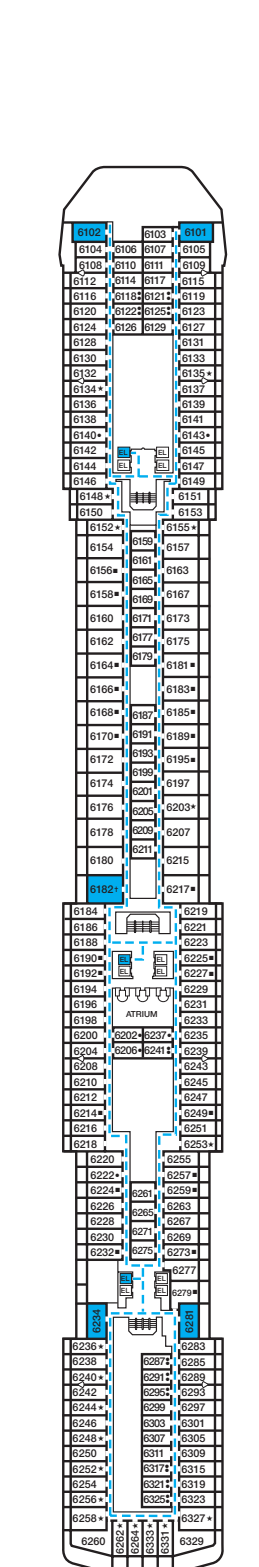

CARNIVAL PRIDE®

ACCOMMODATIONS SYMBOL LEGEND

- ★ 2 Twin Beds (convert to King) and Single Sofa Bed
- 2 Twin Beds (convert to King) and 1 Upper Pullman
- 2 Twin Beds (convert to King) and 2 Upper Pullmans
- 2 Twin Beds (convert to King), Single Sofa Bed and 1 Upper Pullman
- † 2 Twin Beds (convert to King) and Double Sofa Bed

- △ Connecting staterooms (ideal for families and groups of friends)
- U Unisex Wheelchair Accessible Restroom
- Accessible Routes including Ramps
- Modified Staterooms, Restrooms, Elevators, Lifts and other Accessible Areas

Gross Tonnage: 88,500 Length: 963 Feet Beam: 106 Feet Cruising Speed: 22 Knots
Guest Capacity: 2,124 (Double Occupancy) Total Staff: 930 Registry: Panama

Riviera • Deck 1

Promenade • Deck 2

Atlantic • Deck 3

Main • Deck 4

Upper • Deck 5

Empress • Deck 6

Verandah • Deck 7

Panorama • Deck 8

Lido • Deck 9

Sun • Deck 10

Sky • Deck 12