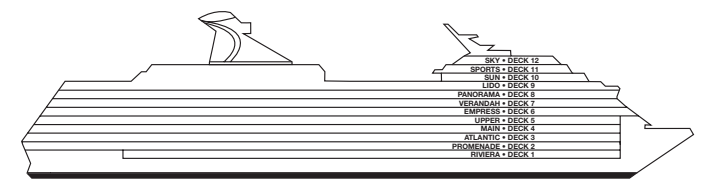

CARNIVAL PRIDE®

ACCOMMODATIONS SYMBOL LEGEND

- ★ 2 Twin Beds (convert to King) and Single Sofa Bed
- 2 Twin Beds (convert to King) and 1 Upper Pullman
- 2 Twin Beds (convert to King) and 2 Upper Pullmans
- 2 Twin Beds (convert to King), Single Sofa Bed and 1 Upper Pullman
- † 2 Twin Beds (convert to King) and Double Sofa Bed

Gross Tonnage: 88,500 Length: 963 Feet Beam: 106 Feet Cruising Speed: 22 Knots
 Guest Capacity: 2,124 (Double Occupancy) Total Staff: 930 Registry: Panama

Riviera • Deck 1

Promenade • Deck 2

Atlantic • Deck 3