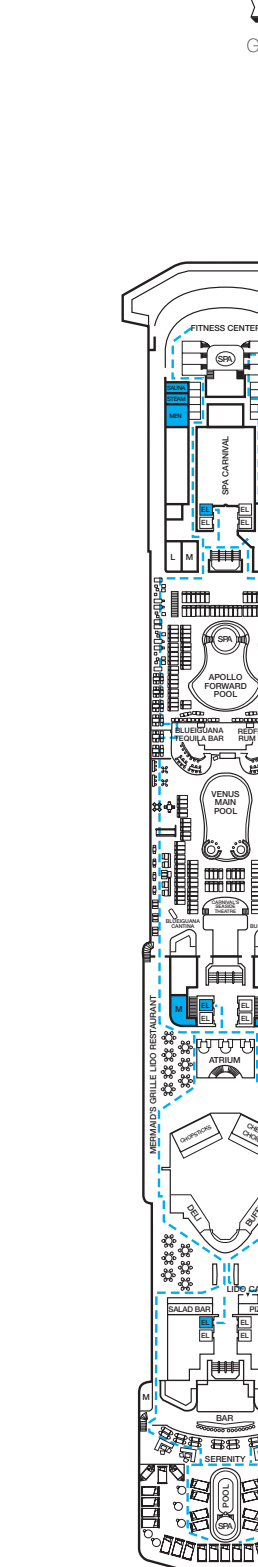

CARNIVAL PRIDE®

ACCOMMODATIONS SYMBOL LEGEND

- ★ 2 Twin Beds (convert to King) and Single Sofa Bed
- 2 Twin Beds (convert to King) and 1 Upper Pullman
- 2 Twin Beds (convert to King) and 2 Upper Pullmans
- 2 Twin Beds (convert to King), Single Sofa Bed and 1 Upper Pullman
- † 2 Twin Beds (convert to King) and Double Sofa Bed

- △ Connecting staterooms (ideal for families and groups of friends)
- U Unisex Wheelchair Accessible Restroom
- Accessible Routes including Ramps
- Modified Staterooms, Restrooms, Elevators, Lifts and other Accessible Areas

Gross Tonnage: 88,500 Length: 963 Feet Beam: 106 Feet Cruising Speed: 22 Knots
Guest Capacity: 2,124 (Double Occupancy) Total Staff: 930 Registry: Panama

Riviera • Deck 1

Promenade • Deck 2

Atlantic • Deck 3

Main • Deck 4

Upper • Deck 5

Empress • Deck 6

Verandah • Deck 7

Panorama • Deck 8

Lido • Deck 9

Sun • Deck 10

Sky • Deck 12