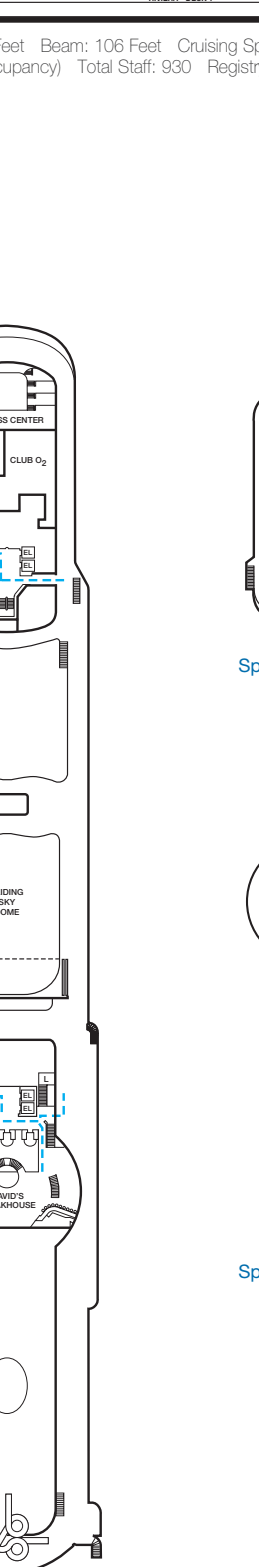

CARNIVAL PRIDE®

ACCOMMODATIONS SYMBOL LEGEND

- ★ 2 Twin Beds (convert to King) and Single Sofa Bed
- 2 Twin Beds (convert to King) and 1 Upper Pullman
- 2 Twin Beds (convert to King) and 2 Upper Pullmans
- 2 Twin Beds (convert to King), Single Sofa Bed and 1 Upper Pullman
- † 2 Twin Beds (convert to King) and Double Sofa Bed

- △ Connecting staterooms (ideal for families and groups of friends)
- U Unisex Wheelchair Accessible Restroom
- Accessible Routes including Ramps
- Modified Staterooms, Restrooms, Elevators, Lifts and other Accessible Areas

Gross Tonnage: 88,500 Length: 963 Feet Beam: 106 Feet Cruising Speed: 22 Knots
Guest Capacity: 2,124 (Double Occupancy) Total Staff: 930 Registry: Panama

Riviera • Deck 1

Promenade • Deck 2

Atlantic • Deck 3

Main • Deck 4

Upper • Deck 5

Empress • Deck 6

Verandah • Deck 7

Panorama • Deck 8

Lido • Deck 9

Sun • Deck 10

Sky • Deck 12