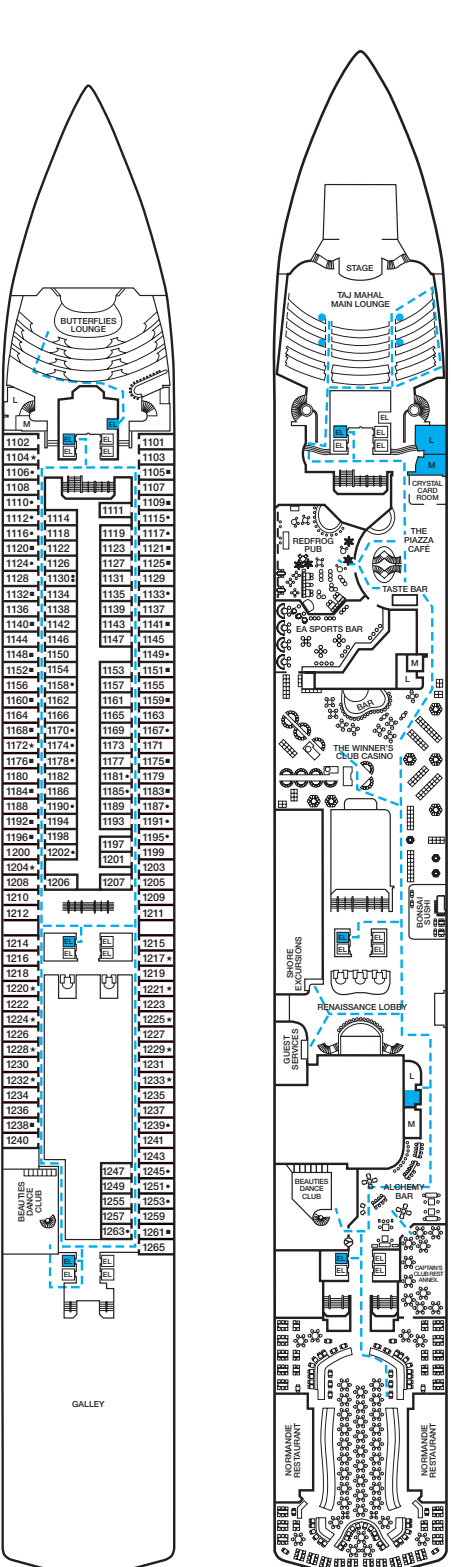

CARNIVAL PRIDE®

ACCOMMODATIONS SYMBOL LEGEND

- ★ 2 Twin Beds (convert to King) and Single Sofa Bed
- 2 Twin Beds (convert to King) and 1 Upper Pullman
- 2 Twin Beds (convert to King) and 2 Upper Pullmans
- 2 Twin Beds (convert to King), Single Sofa Bed and 1 Upper Pullman
- † 2 Twin Beds (convert to King) and Double Sofa Bed

- △ Connecting staterooms (ideal for families and groups of friends)
- U Unisex Wheelchair Accessible Restroom
- Accessible Routes including Ramps
- Modified Staterooms, Restrooms, Elevators, Lifts and other Accessible Areas

⊘ All accommodations are non-smoking.

DECK PLANS

Please contact Guest Access Services for specific ship accessibility features. You may also visit carnival.com/GuestAccessServices for additional information.

Gross Tonnage: 88,500 Length: 963 Feet Beam: 106 Feet Cruising Speed: 22 Knots
 Guest Capacity: 2,124 (Double Occupancy) Total Staff: 930 Registry: Panama

Riviera • Deck 1

Promenade • Deck 2

Atlantic • Deck 3