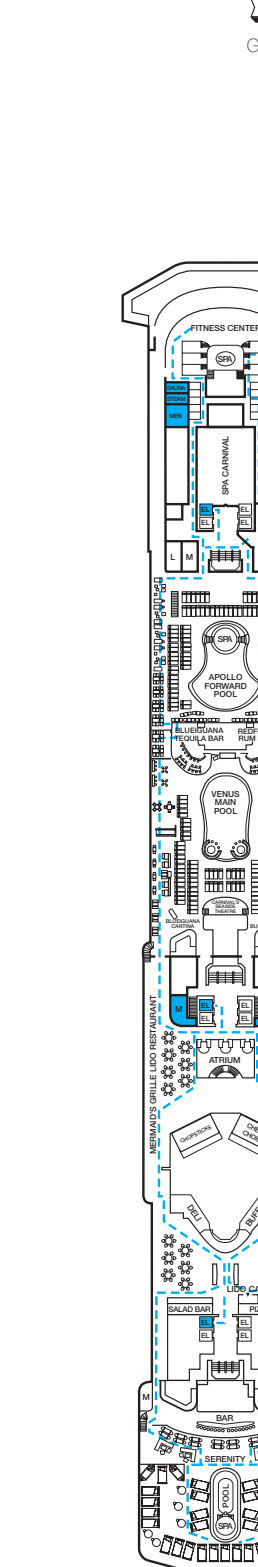

CARNIVAL PRIDE®

ACCOMMODATIONS SYMBOL LEGEND

- ★ 2 Twin Beds (convert to King) and Single Sofa Bed
- 2 Twin Beds (convert to King) and 1 Upper Pullman
- 2 Twin Beds (convert to King) and 2 Upper Pullmans
- 2 Twin Beds (convert to King), Single Sofa Bed and 1 Upper Pullman
- † 2 Twin Beds (convert to King) and Double Sofa Bed

- △ Connecting staterooms (ideal for families and groups of friends)
- U Unisex Wheelchair Accessible Restroom
- Accessible Routes including Ramps
- Modified Staterooms, Restrooms, Elevators, Lifts and other Accessible Areas

Gross Tonnage: 88,500 Length: 963 Feet Beam: 106 Feet Cruising Speed: 22 Knots
 Guest Capacity: 2,124 (Double Occupancy) Total Staff: 930 Registry: Panama

Riviera • Deck 1

Promenade • Deck 2

Atlantic • Deck 3

Main • Deck 4

Upper • Deck 5

Empress • Deck 6

Verandah • Deck 7

Panorama • Deck 8

Lido • Deck 9

Sun • Deck 10

Sky • Deck 12