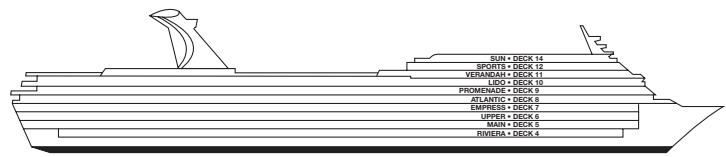

CARNIVAL SENSATION®

ACCOMMODATIONS SYMBOL LEGEND

- ★ 2 Twin Beds (convert to King) and Single Sofa Bed
- 2 Twin Beds (convert to King) and 1 Upper Pullman
- ◇ 2 Twin Beds (convert to King), 1 Lower Pullman, and 1 Upper Pullman
- 2 Twin Beds (convert to King) and 2 Upper Pullmans
- † 2 Twin Beds (convert to King) and Double Sofa Bed
- ◆ Stateroom with 2 Porthole Windows

Gross Tonnage: 70,367 Length: 855 Feet Beam: 103 Feet Cruising Speed: 21 Knots
 Guest Capacity: 2,056 (Double Occupancy) Total Staff: 920 Registry: The Bahamas