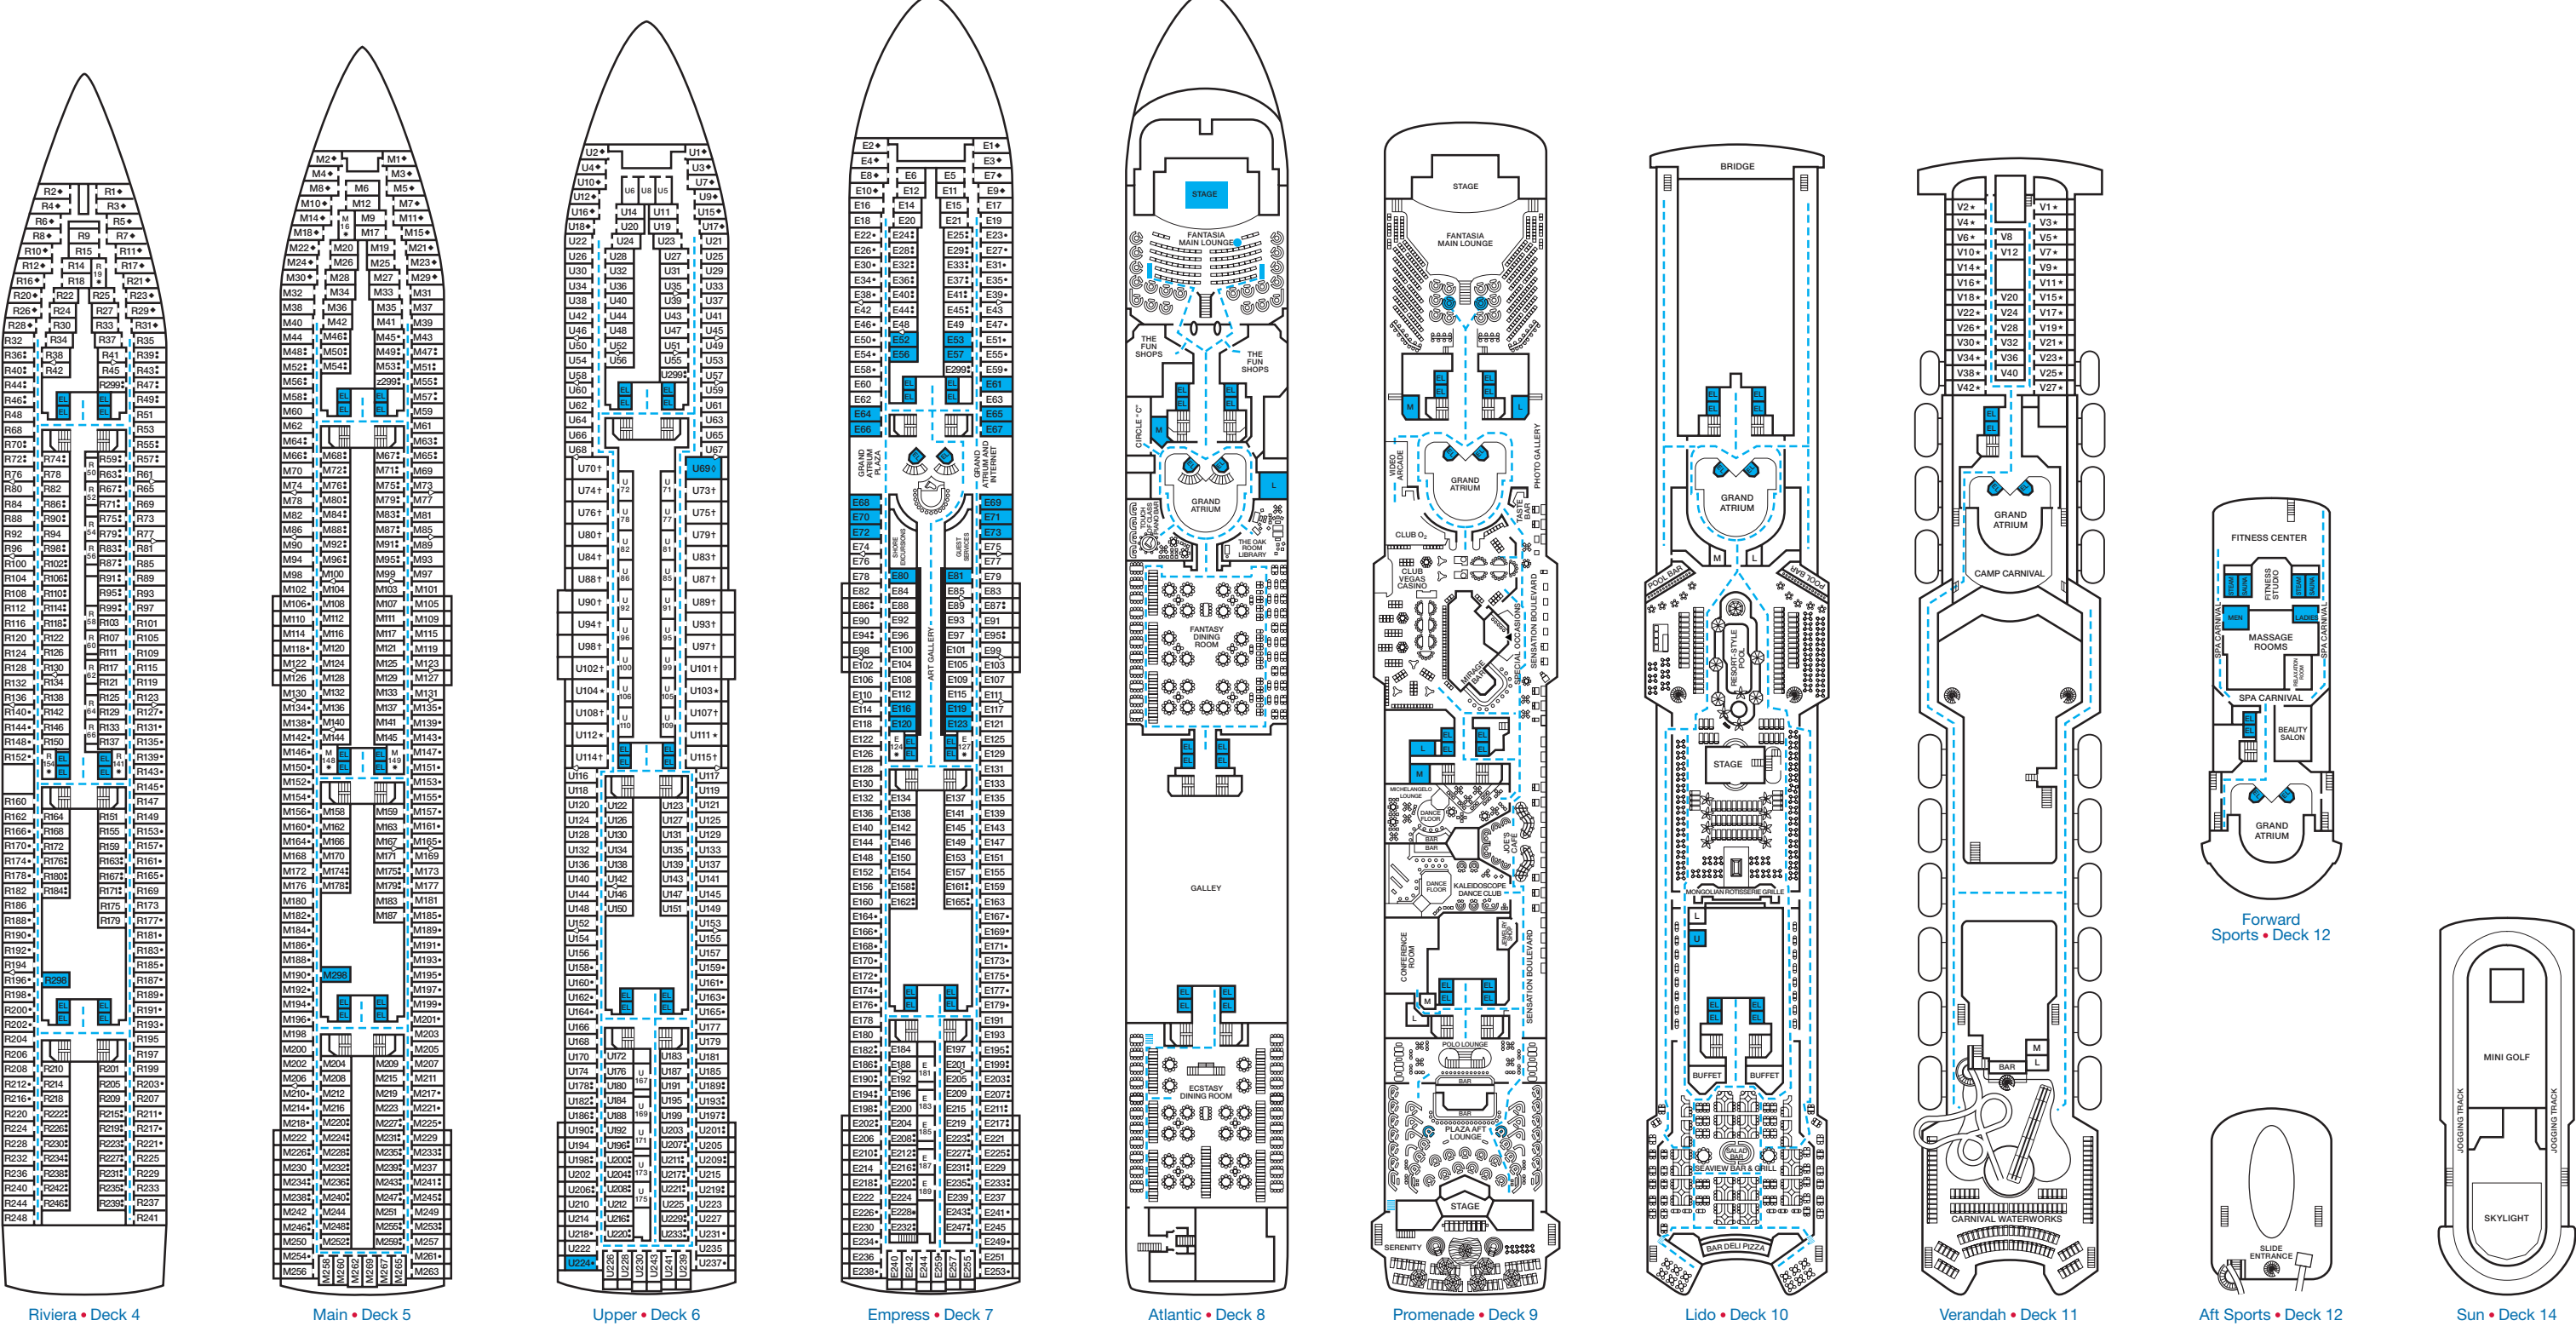

CARNIVAL SENSATION®

ACCOMMODATIONS SYMBOL LEGEND

- ★ 2 Twin Beds (convert to King) and Single Sofa Bed
- 2 Twin Beds (convert to King) and 1 Upper Pullman
- 2 Twin Beds (convert to King), 1 Lower Pullman, and 1 Upper Pullman
- 2 Twin Beds (convert to King) and 2 Upper Pullmans
- † 2 Twin Beds (convert to King) and Double Sofa Bed
- Stateroom with 2 Porthole Windows

- ◁ Connecting staterooms (ideal for families and groups of friends)
- ★ Twin beds do not convert to a King Bed
- U Unisex Wheelchair Accessible Restroom
- --- Accessible Routes including Ramps
- Modified Staterooms, Restrooms, Elevators, Lifts and other Accessible Areas

⊘ All accommodations are non-smoking.

DECK PLANS

Please contact Guest Access Services for specific ship accessibility features. You may also visit carnival.com/GuestAccessServices for additional information.