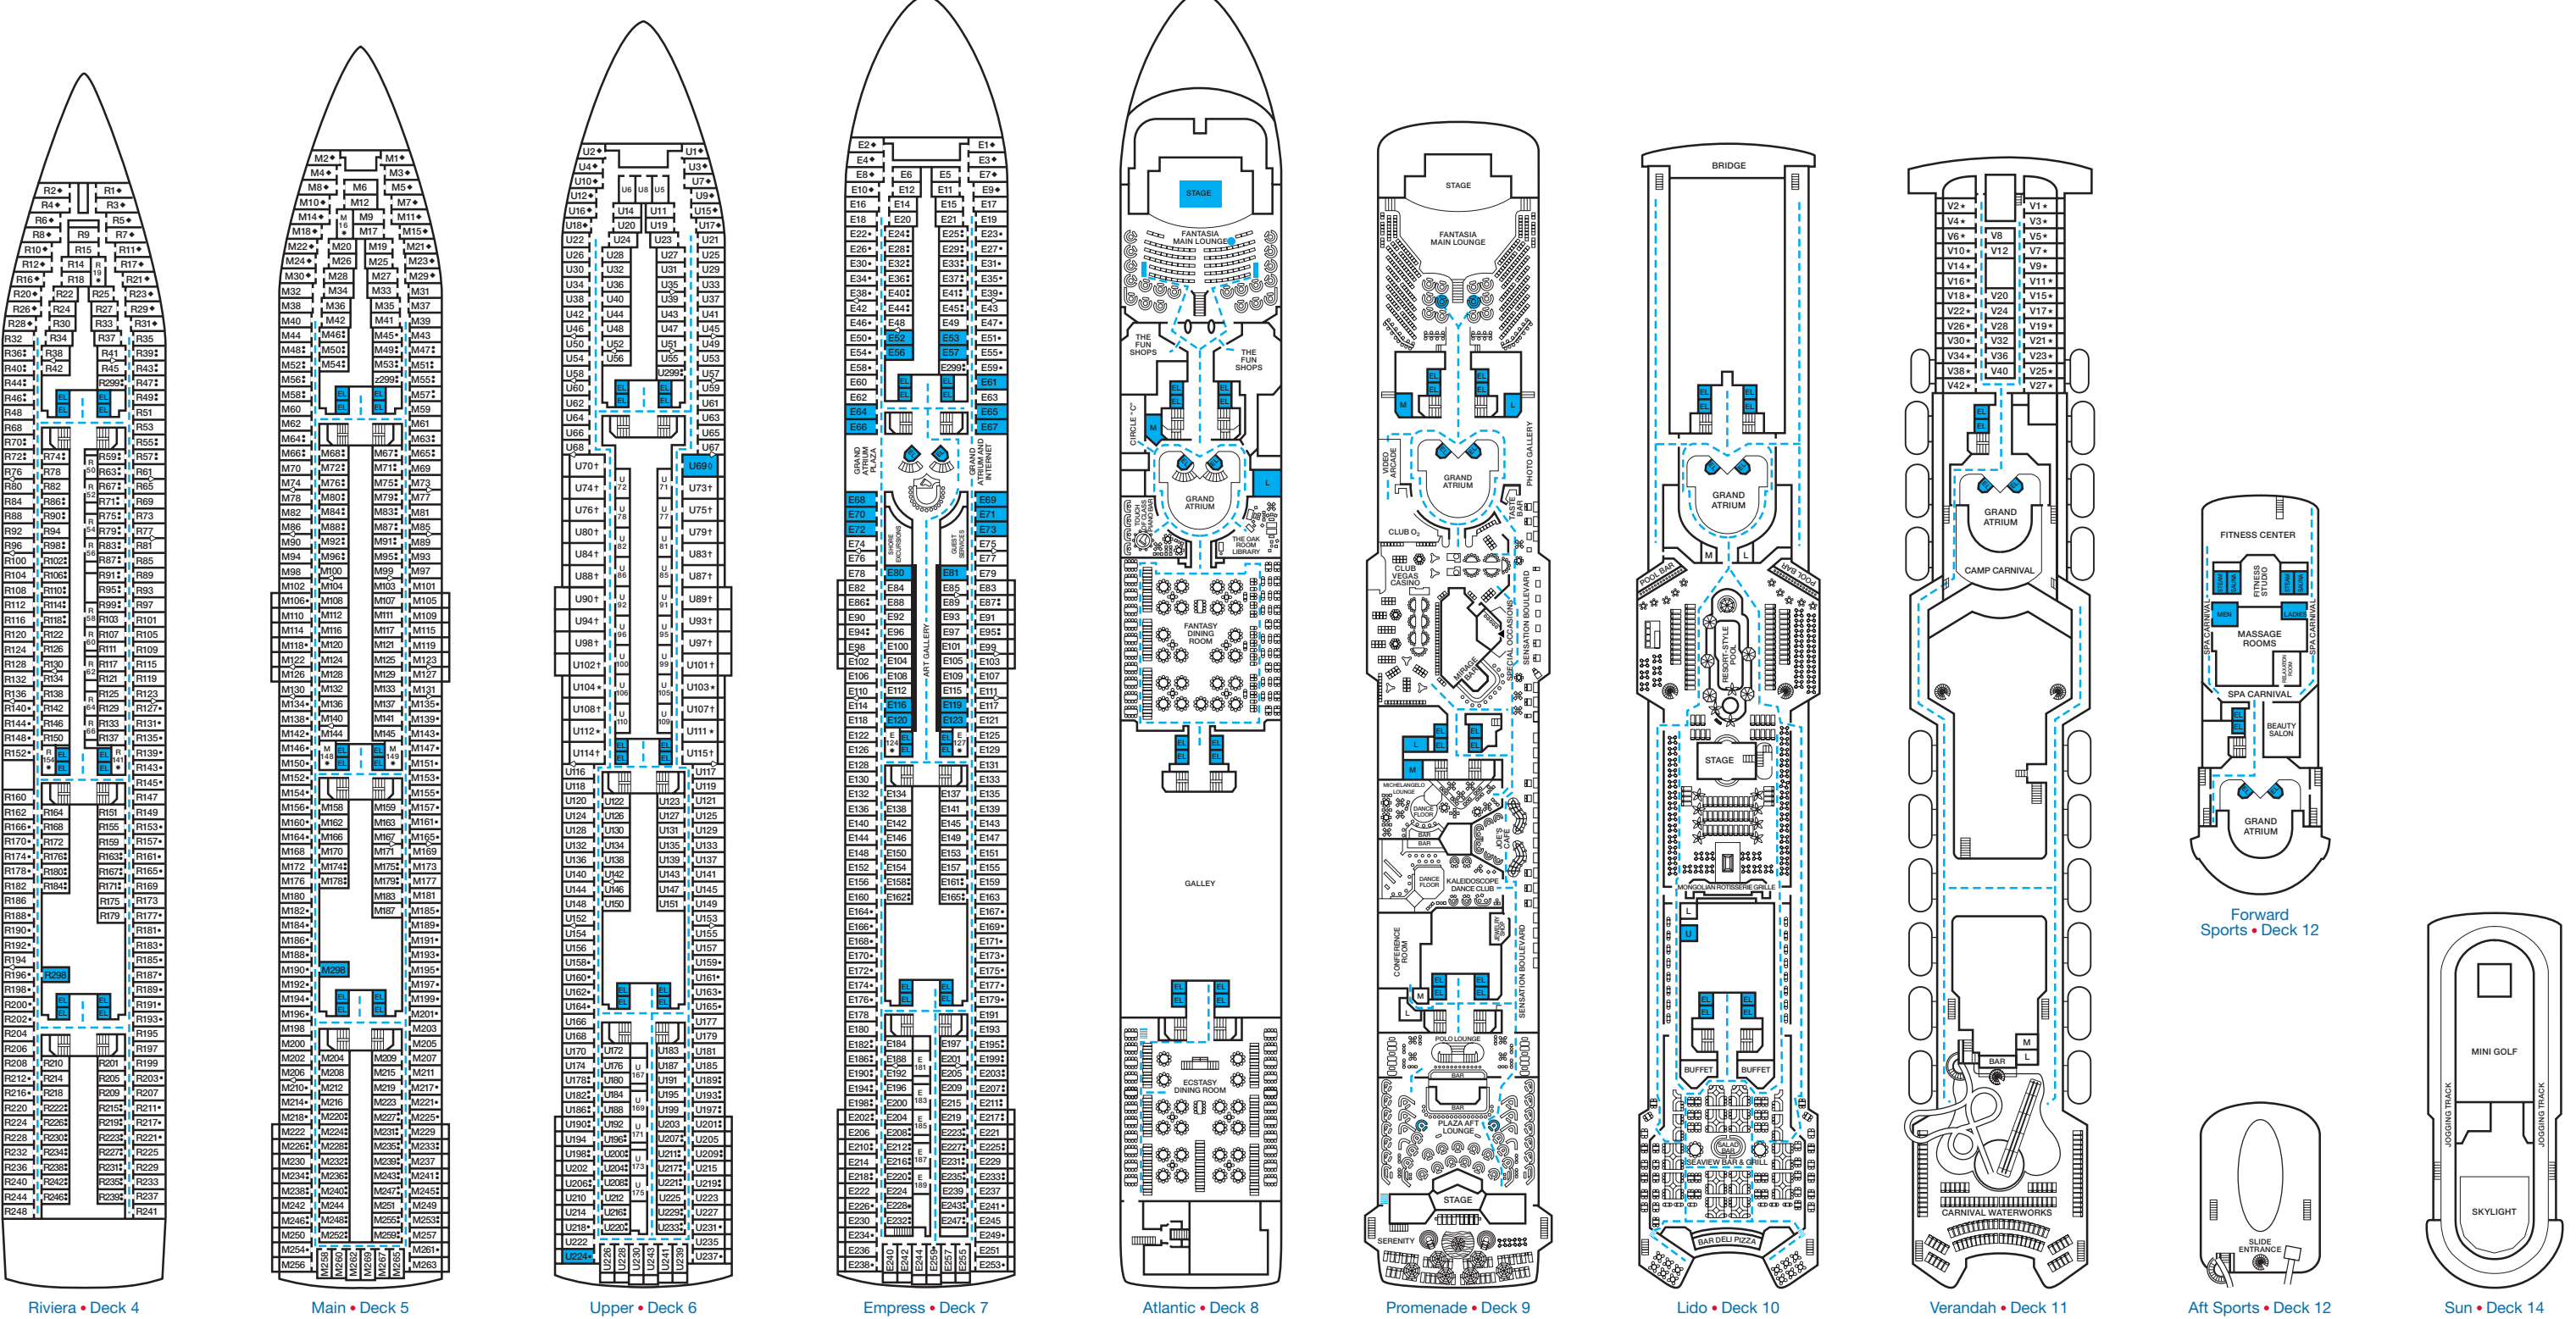

CARNIVAL SENSATION®

ACCOMMODATIONS SYMBOL LEGEND

- ★ 2 Twin Beds (convert to King) and Single Sofa Bed
- 2 Twin Beds (convert to King) and 1 Upper Pullman
- 2 Twin Beds (convert to King), 1 Lower Pullman, and 1 Upper Pullman
- 2 Twin Beds (convert to King) and 2 Upper Pullmans
- † 2 Twin Beds (convert to King) and Double Sofa Bed
- Stateroom with 2 Porthole Windows

- ◁ Connecting staterooms (ideal for families and groups of friends)
- ★ Twin beds do not convert to a King Bed
- U Unisex Wheelchair Accessible Restroom
- --- Accessible Routes including Ramps
- Modified Staterooms, Restrooms, Elevators, Lifts and other Accessible Areas

⊘ All accommodations are non-smoking.

DECK PLANS

Please contact Guest Access Services for specific ship accessibility features. You may also visit carnival.com/GuestAccessServices for additional information.