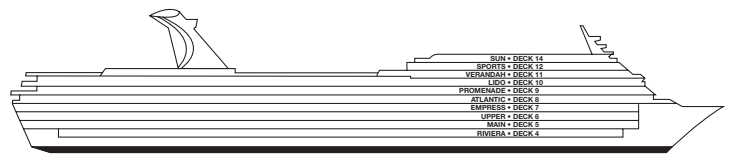

CARNIVAL SENSATION®

ACCOMMODATIONS SYMBOL LEGEND

- ★ 2 Twin Beds (convert to King) and Single Sofa Bed
- 2 Twin Beds (convert to King) and 1 Upper Pullman
- ◇ 2 Twin Beds (convert to King), 1 Lower Pullman, and 1 Upper Pullman
- 2 Twin Beds (convert to King) and 2 Upper Pullmans
- † 2 Twin Beds (convert to King) and Double Sofa Bed
- ◆ Stateroom with 2 Porthole Windows

Gross Tonnage: 70,367 Length: 855 Feet Beam: 103 Feet Cruising Speed: 21 Knots
 Guest Capacity: 2,056 (Double Occupancy) Total Staff: 920 Registry: The Bahamas