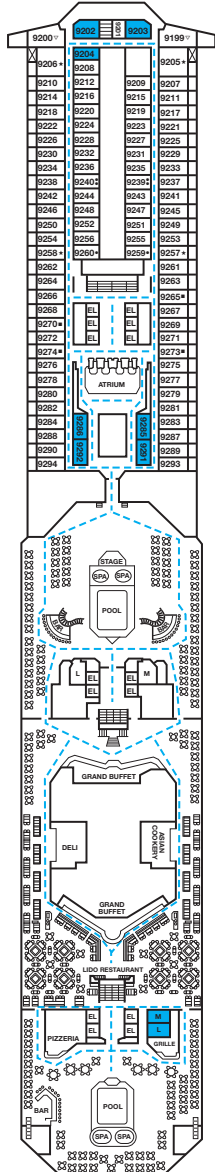

Lido • Deck 9