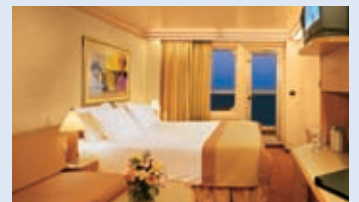

Ocean View Stateroom

Balcony Stateroom

Gross Tonnage: 110,000 Length: 952 Feet Beam: 116 Feet Cruising Speed: 21 Knots
 Guest Capacity: 2,978 (Double Occupancy) Total Staff: 1,150 Registry: Panama

Accommodation Symbol Legend

- ▲ Twin Bed and Single Convertible Sofa
- ★ 2 Twin Beds (convert to King) and Single Convertible Sofa
- 2 Twin Beds (convert to King) and 1 Upper
- ⋮ 2 Twin Beds (convert to King) and 2 Uppers
- 2 Twin Beds (convert to King), Single Convertible Sofa and Upper
- † 2 Twin Beds (convert to King) and Double Convertible Sofa
- ▼ 2 Twin Beds (convert to King), Single Convertible Sofa and 2 Uppers
- ◆ Stateroom with 2 Porthole Windows
- ◊ Connecting Staterooms (*ideal for families and groups of friends*)
- ✳ Twin beds do not convert to a king-size bed
- Accessible Routes
- Modified Staterooms, Restrooms, Elevators and other Accessible Areas