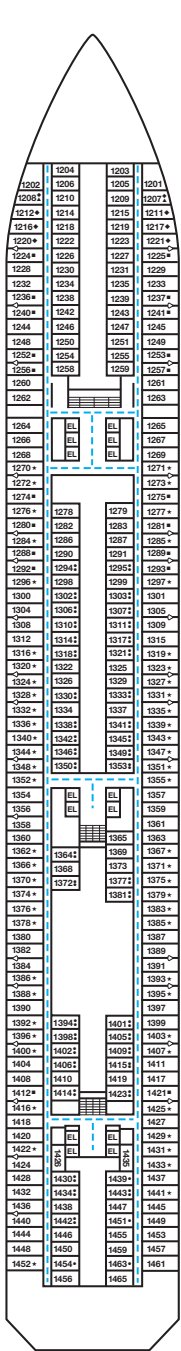

CARNIVAL CONQUEST®, CARNIVAL GLORY®, CARNIVAL VALOR®, CARNIVAL LIBERTY®, CARNIVAL FREEDOM®

Riviera • Deck 1

Main • Deck 2

Lobby • Deck 3

Atlantic • Deck 4

Promenade • Deck 5

Upper • Deck 6

Interior Stateroom

Ocean View Stateroom

Balcony Stateroom

Gross Tonnage: 110,000 Length: 952 Feet Beam: 116 Feet Cruising Speed: 21 Knots
 Guest Capacity: 2,978 (Double Occupancy) Total Staff: 1,150 Registry: Panama

Accommodation Symbol Legend

- ▲ Twin Bed and Single Convertible Sofa
- ★ 2 Twin Beds (convert to King) and Single Convertible Sofa
- 2 Twin Beds (convert to King) and 1 Upper
- ⋮ 2 Twin Beds (convert to King) and 2 Uppers
- 2 Twin Beds (convert to King), Single Convertible Sofa and Upper
- † 2 Twin Beds (convert to King) and Double Convertible Sofa
- ▼ 2 Twin Beds (convert to King), Single Convertible Sofa and 2 Uppers
- ◆ Stateroom with 2 Porthole Windows
- ◊ Connecting Staterooms (*ideal for families and groups of friends*)
- ✳ Twin beds do not convert to a king-size bed
- Accessible Routes
- Modified Staterooms, Restrooms, Elevators and other Accessible Areas

Suites with standard-size balconies except on CARNIVAL LIBERTY: LIDO DECK: 9205, 9206.

Even-numbered Interior staterooms exit port side (left); odd-numbered Interior staterooms exit starboard (right).

Deck Plans