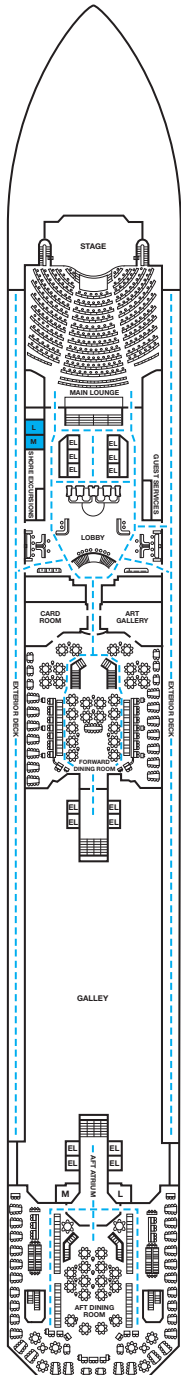

CARNIVAL CONQUEST®, CARNIVAL GLORY®, CARNIVAL VALOR®, CARNIVAL LIBERTY®, CARNIVAL FREEDOM®

Riviera • Deck 1

Main • Deck 2

Lobby • Deck 3

Atlantic • Deck 4

Promenade • Deck 5

Upper • Deck 6

Interior Stateroom

Ocean View Stateroom

Balcony Stateroom

Gross Tonnage: 110,000 Length: 952 Feet Beam: 116 Feet Cruising Speed: 21 Knots
 Guest Capacity: 2,978 (Double Occupancy) Total Staff: 1,150 Registry: Panama

Accommodation Symbol Legend

- ▲ Twin Bed and Single Convertible Sofa
- ★ 2 Twin Beds (convert to King) and Single Convertible Sofa
- 2 Twin Beds (convert to King) and 1 Upper
- ⋮ 2 Twin Beds (convert to King) and 2 Uppers
- 2 Twin Beds (convert to King), Single Convertible Sofa and Upper
- † 2 Twin Beds (convert to King) and Double Convertible Sofa
- ▼ 2 Twin Beds (convert to King), Single Convertible Sofa and 2 Uppers
- ◆ Stateroom with 2 Porthole Windows
- ◊ Connecting Staterooms (*ideal for families and groups of friends*)
- ✳ Twin beds do not convert to a king-size bed
- Accessible Routes
- Modified Staterooms, Restrooms, Elevators and other Accessible Areas

Stateroom 2465 not accessible on CARNIVAL CONQUEST and CARNIVAL GLORY. Staterooms 1101-1122 are Balcony staterooms on CARNIVAL CONQUEST and CARNIVAL VALOR. Stateroom 7228 has no roll-in shower (tub only) on CARNIVAL CONQUEST and CARNIVAL GLORY.