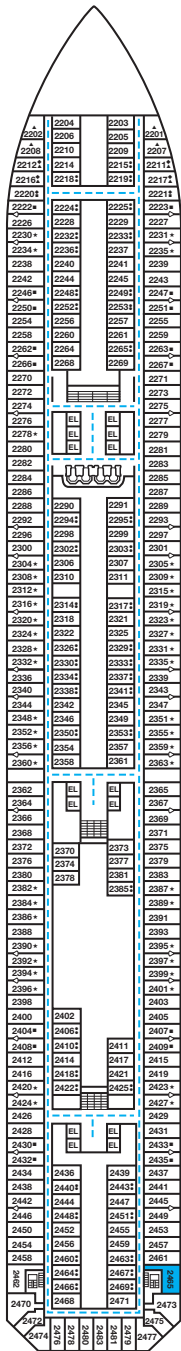

CARNIVAL CONQUEST®, CARNIVAL GLORY®, CARNIVAL VALOR®, CARNIVAL LIBERTY®, CARNIVAL FREEDOM®

Riviera • Deck 1

Main • Deck 2

Lobby • Deck 3

Atlantic • Deck 4

Promenade • Deck 5

Upper • Deck 6

Interior Stateroom

Ocean View Stateroom

Balcony Stateroom

Gross Tonnage: 110,000 Length: 952 Feet Beam: 116 Feet Cruising Speed: 21 Knots
 Guest Capacity: 2,978 (Double Occupancy) Total Staff: 1,150 Registry: Panama

Accommodation Symbol Legend

- ▲ Twin Bed and Single Convertible Sofa
- ★ 2 Twin Beds (convert to King) and Single Convertible Sofa
- 2 Twin Beds (convert to King) and 1 Upper
- ⋮ 2 Twin Beds (convert to King) and 2 Uppers
- 2 Twin Beds (convert to King), Single Convertible Sofa and Upper
- † 2 Twin Beds (convert to King) and Double Convertible Sofa
- ▼ 2 Twin Beds (convert to King), Single Convertible Sofa and 2 Uppers
- ◆ Stateroom with 2 Porthole Windows
- ◊ Connecting Staterooms (*ideal for families and groups of friends*)
- ✳ Twin beds do not convert to a king-size bed
- Accessible Routes
- Modified Staterooms, Restrooms, Elevators and other Accessible Areas

Suites with standard-size balconies except on CARNIVAL LIBERTY: LIDO DECK: 9205, 9206.

Even-numbered Interior staterooms exit port side (left); odd-numbered Interior staterooms exit starboard (right).

Deck Plans