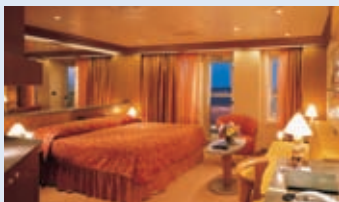

Gross Tonnage: 110,000 Length: 952 Feet Beam: 116 Feet Cruising Speed: 21 Knots
Guest Capacity: 2,978 (Double Occupancy) Total Staff: 1,150 Registry: Panama

Accommodation Symbol Legend

- ▲ Twin Bed and Single Convertible Sofa
- ★ 2 Twin Beds (convert to King) and Single Convertible Sofa
- 2 Twin Beds (convert to King) and 1 Upper
- ⋮ 2 Twin Beds (convert to King) and 2 Uppers
- 2 Twin Beds (convert to King), Single Convertible Sofa and Upper
- † 2 Twin Beds (convert to King) and Double Convertible Sofa
- ▼ 2 Twin Beds (convert to King), Single Convertible Sofa and 2 Uppers
- Stateroom with 2 Porthole Windows
- ◊ Connecting Staterooms (*ideal for families and groups of friends*)
- ✳ Twin beds do not convert to a king-size bed
- --- Accessible Routes
- Modified Staterooms, Restrooms, Elevators and other Accessible Areas

Stateroom 2465 not accessible on CARNIVAL CONQUEST and CARNIVAL GLORY. Staterooms 1101-1122 are Balcony staterooms on CARNIVAL CONQUEST and CARNIVAL VALOR. Stateroom 7228 has no roll-in shower (tub only) on CARNIVAL CONQUEST and CARNIVAL GLORY.

Suites with standard-size balconies except on CARNIVAL LIBERTY: LIDO DECK: 9205, 9206.

Deck Plans

Deck plans and accessible features may vary slightly by ship. Please contact Guest Access Services for specific ship accessibility features. You may also visit carnival.com/GuestAccessServices for additional information.

Suite