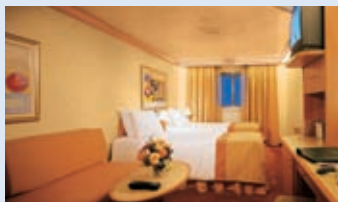

Ocean View Stateroom

Balcony Stateroom

Gross Tonnage: 110,000 Length: 952 Feet Beam: 116 Feet Cruising Speed: 21 Knots
 Guest Capacity: 2,978 (Double Occupancy) Total Staff: 1,150 Registry: Panama

Accommodation Symbol Legend

- ▲ Twin Bed and Single Convertible Sofa
- ★ 2 Twin Beds (convert to King) and Single Convertible Sofa
- 2 Twin Beds (convert to King) and 1 Upper
- ⋮ 2 Twin Beds (convert to King) and 2 Uppers
- 2 Twin Beds (convert to King), Single Convertible Sofa and Upper
- † 2 Twin Beds (convert to King) and Double Convertible Sofa
- ▼ 2 Twin Beds (convert to King), Single Convertible Sofa and 2 Uppers
- ◆ Stateroom with 2 Porthole Windows
- ◊ Connecting Staterooms (*ideal for families and groups of friends*)
- ✳ Twin beds do not convert to a king-size bed
- Accessible Routes
- Modified Staterooms, Restrooms, Elevators and other Accessible Areas