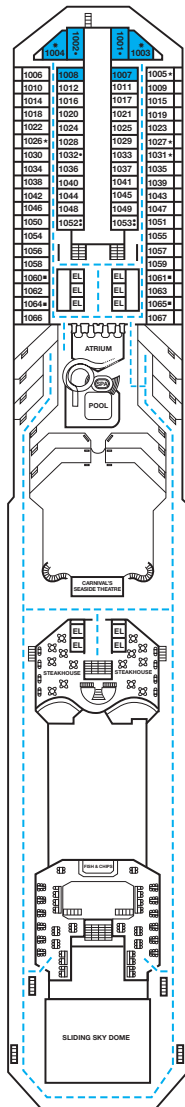

Panorama • Deck 10