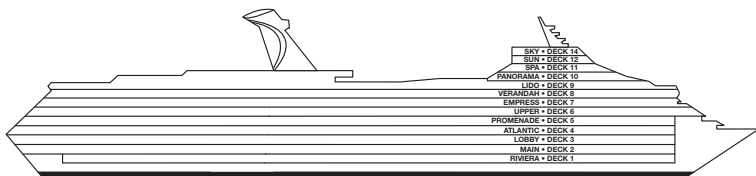

Gross Tonnage: 110,000 Length: 952 Feet Beam: 116 Feet Cruising Speed: 21 Knots
Guest Capacity: 2,978 (Double Occupancy) Total Staff: 1,150 Registry: Panama

Accommodation Symbol Legend

- ▲ Twin Bed and Single Convertible Sofa
- ★ 2 Twin Beds (convert to King) and Single Convertible Sofa
- 2 Twin Beds (convert to King) and 1 Upper
- ⋮ 2 Twin Beds (convert to King) and 2 Uppers
- 2 Twin Beds (convert to King), Single Convertible Sofa and Upper
- † 2 Twin Beds (convert to King) and Double Convertible Sofa
- ▼ 2 Twin Beds (convert to King), Single Convertible Sofa and 2 Uppers
- Stateroom with 2 Porthole Windows
- ◊ Connecting Staterooms (*ideal for families and groups of friends*)
- ✳ Twin beds do not convert to a king-size bed
- --- Accessible Routes
- Modified Staterooms, Restrooms, Elevators and other Accessible Areas

Stateroom 2465 not accessible on CARNIVAL CONQUEST and CARNIVAL GLORY. Staterooms 1101-1122 are Balcony staterooms on CARNIVAL CONQUEST and CARNIVAL VALOR. Stateroom 7228 has no roll-in shower (tub only) on CARNIVAL CONQUEST and CARNIVAL GLORY.

Suites with standard-size balconies except on CARNIVAL LIBERTY: LIDO DECK: 9205, 9206.

Deck Plans

Deck plans and accessible features may vary slightly by ship. Please contact Guest Access Services for specific ship accessibility features. You may also visit carnival.com/GuestAccessServices for additional information.