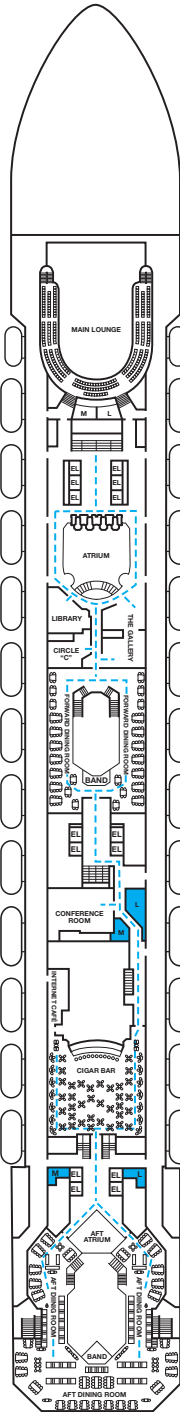

CARNIVAL CONQUEST®, CARNIVAL GLORY®, CARNIVAL VALOR®, CARNIVAL LIBERTY®, CARNIVAL FREEDOM®

Riviera • Deck 1

Main • Deck 2

Lobby • Deck 3

Atlantic • Deck 4

Promenade • Deck 5

Upper • Deck 6

Interior Stateroom

Ocean View Stateroom

Balcony Stateroom

Gross Tonnage: 110,000 Length: 952 Feet Beam: 116 Feet Cruising Speed: 21 Knots
 Guest Capacity: 2,978 (Double Occupancy) Total Staff: 1,150 Registry: Panama

Accommodation Symbol Legend

- ▲ Twin Bed and Single Convertible Sofa
- ★ 2 Twin Beds (convert to King) and Single Convertible Sofa
- 2 Twin Beds (convert to King) and 1 Upper
- ⋮ 2 Twin Beds (convert to King) and 2 Uppers
- 2 Twin Beds (convert to King), Single Convertible Sofa and Upper
- † 2 Twin Beds (convert to King) and Double Convertible Sofa
- ▼ 2 Twin Beds (convert to King), Single Convertible Sofa and 2 Uppers
- ◆ Stateroom with 2 Porthole Windows
- ◊ Connecting Staterooms (*ideal for families and groups of friends*)
- ✳ Twin beds do not convert to a king-size bed
- Accessible Routes
- Modified Staterooms, Restrooms, Elevators and other Accessible Areas

Stateroom 2465 not accessible on CARNIVAL CONQUEST and CARNIVAL GLORY. Staterooms 1101-1122 are Balcony staterooms on CARNIVAL CONQUEST and CARNIVAL VALOR. Stateroom 7228 has no roll-in shower (tub only) on CARNIVAL CONQUEST and CARNIVAL GLORY.