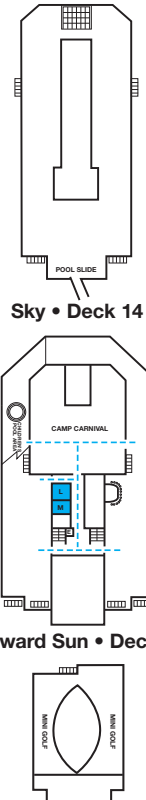

Sky • Deck 14

Forward Sun • Deck 12