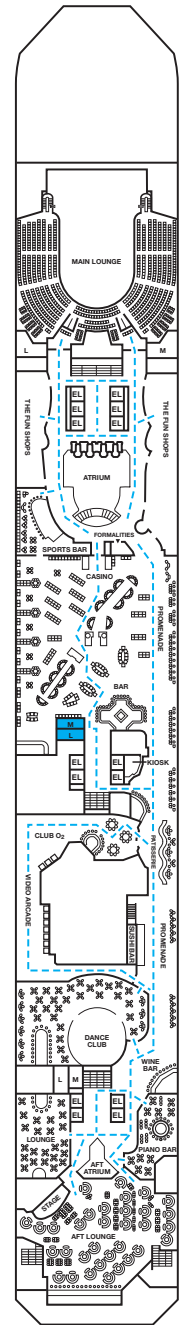

CARNIVAL CONQUEST®, CARNIVAL GLORY®, CARNIVAL VALOR®, CARNIVAL LIBERTY®, CARNIVAL FREEDOM®

Riviera • Deck 1

Main • Deck 2

Lobby • Deck 3

Atlantic • Deck 4

Promenade • Deck 5

Upper • Deck 6

Interior Stateroom

Ocean View Stateroom

Balcony Stateroom

Gross Tonnage: 110,000 Length: 952 Feet Beam: 116 Feet Cruising Speed: 21 Knots
 Guest Capacity: 2,978 (Double Occupancy) Total Staff: 1,150 Registry: Panama

Accommodation Symbol Legend

- ▲ Twin Bed and Single Convertible Sofa
- ★ 2 Twin Beds (convert to King) and Single Convertible Sofa
- 2 Twin Beds (convert to King) and 1 Upper
- ⋮ 2 Twin Beds (convert to King) and 2 Uppers
- 2 Twin Beds (convert to King), Single Convertible Sofa and Upper
- † 2 Twin Beds (convert to King) and Double Convertible Sofa
- ▼ 2 Twin Beds (convert to King), Single Convertible Sofa and 2 Uppers
- ◆ Stateroom with 2 Porthole Windows
- ◊ Connecting Staterooms (*ideal for families and groups of friends*)
- ✳ Twin beds do not convert to a king-size bed
- Accessible Routes
- Modified Staterooms, Restrooms, Elevators and other Accessible Areas

Suites with standard-size balconies except on CARNIVAL LIBERTY: LIDO DECK: 9205, 9206.

Even-numbered Interior staterooms exit port side (left); odd-numbered Interior staterooms exit starboard (right).

Deck Plans