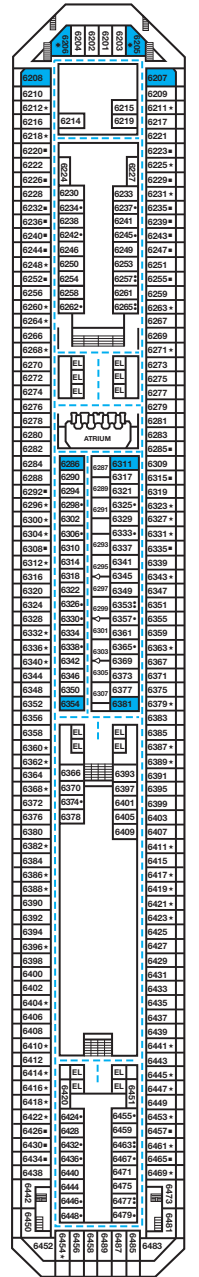

CARNIVAL CONQUEST®, CARNIVAL GLORY®, CARNIVAL VALOR®, CARNIVAL LIBERTY®, CARNIVAL FREEDOM®

Riviera • Deck 1

Main • Deck 2

Lobby • Deck 3

Atlantic • Deck 4

Promenade • Deck 5

Upper • Deck 6

Interior Stateroom

Ocean View Stateroom

Balcony Stateroom

Gross Tonnage: 110,000 Length: 952 Feet Beam: 116 Feet Cruising Speed: 21 Knots
 Guest Capacity: 2,978 (Double Occupancy) Total Staff: 1,150 Registry: Panama

Accommodation Symbol Legend

- ▲ Twin Bed and Single Convertible Sofa
- ★ 2 Twin Beds (convert to King) and Single Convertible Sofa
- 2 Twin Beds (convert to King) and 1 Upper
- ⋮ 2 Twin Beds (convert to King) and 2 Uppers
- 2 Twin Beds (convert to King), Single Convertible Sofa and Upper
- † 2 Twin Beds (convert to King) and Double Convertible Sofa
- ▼ 2 Twin Beds (convert to King), Single Convertible Sofa and 2 Uppers
- ◆ Stateroom with 2 Porthole Windows
- ◊ Connecting Staterooms (*ideal for families and groups of friends*)
- ✳ Twin beds do not convert to a king-size bed
- Accessible Routes
- Modified Staterooms, Restrooms, Elevators and other Accessible Areas

Suites with standard-size balconies except on CARNIVAL LIBERTY: LIDO DECK: 9205, 9206.

Even-numbered Interior staterooms exit port side (left); odd-numbered Interior staterooms exit starboard (right).

Deck Plans