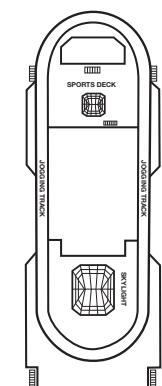

Aft Spa • Deck 11

Forward Spa • Deck 11