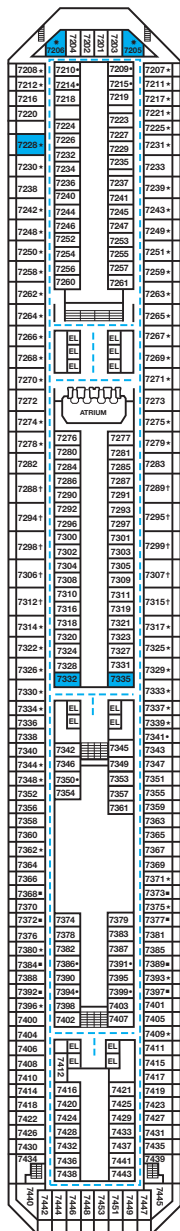

Empress • Deck 7