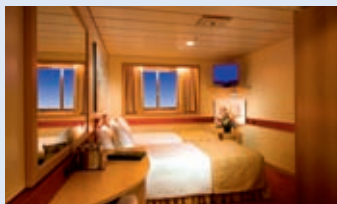

Empress • Deck 7

Atlantic • Deck 8

Interior Stateroom

Ocean View Stateroom

Balcony Stateroom

Balcony staterooms available on CARNIVAL SENSATION and CARNIVAL ECSTASY only.

Gross Tonnage: 70,367 Length: 855 Feet Beam: 103 Feet Cruising Speed: 21 Knots
 Guest Capacity: 2,052 (Double Occupancy) Total Staff: 920 Registry: The Bahamas and Panama

Accommodation Symbol Legend

- ★ 2 Twin Beds (convert to King) and Single Convertible Sofa
- 2 Twin Beds (convert to King) and 1 Upper
- 2 Twin Beds (convert to King) and 2 Uppers
- † 2 Twin Beds (convert to King) and Double Convertible Sofa
- ◆ Stateroom with 2 Porthole Windows
- ◊ Connecting Staterooms (*ideal for families and groups of friends*) Not available on CARNIVAL ELATION or CARNIVAL PARADISE.
- U Unisex Wheelchair Accessible Restroom
- Accessible Routes
- Modified Staterooms, Restrooms, Elevators and other Accessible Areas
- Balcony staterooms only on CARNIVAL SENSATION and CARNIVAL ECSTASY.