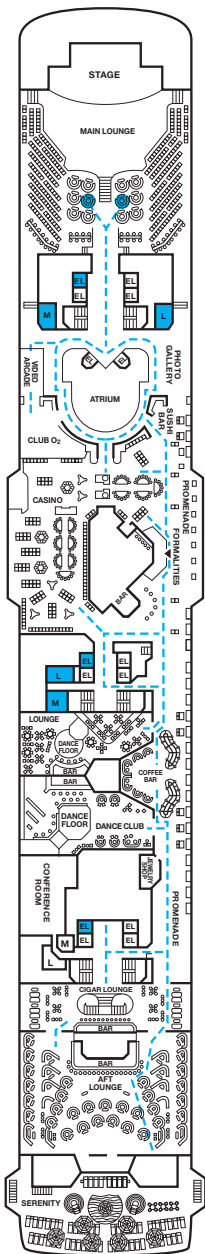

Empress • Deck 7

Atlantic • Deck 8

Interior Stateroom

Ocean View Stateroom

Balcony Stateroom

Balcony staterooms available on CARNIVAL SENSATION and CARNIVAL ECSTASY only.

Gross Tonnage: 70,367 Length: 855 Feet Beam: 103 Feet Cruising Speed: 21 Knots
 Guest Capacity: 2,052 (Double Occupancy) Total Staff: 920 Registry: The Bahamas and Panama

Accommodation Symbol Legend

- ★ 2 Twin Beds (convert to King) and Single Convertible Sofa
- 2 Twin Beds (convert to King) and 1 Upper
- 2 Twin Beds (convert to King) and 2 Uppers
- † 2 Twin Beds (convert to King) and Double Convertible Sofa
- ◆ Stateroom with 2 Porthole Windows
- ◊ Connecting Staterooms (*ideal for families and groups of friends*) Not available on CARNIVAL ELATION or CARNIVAL PARADISE.
- U Unisex Wheelchair Accessible Restroom
- Accessible Routes
- Modified Staterooms, Restrooms, Elevators and other Accessible Areas
- Balcony staterooms only on CARNIVAL SENSATION and CARNIVAL ECSTASY.

Stateroom modified only on CARNIVAL ECSTASY and CARNIVAL SENSATION: U224.

Stateroom modified only on CARNIVAL ECSTASY: U237.

Stateroom modified only on CARNIVAL SENSATION: E61.

Staterooms NOT modified on CARNIVAL ECSTASY or CARNIVAL SENSATION only: U243, E259.

Suites with obstructed views: V21, V23, V25, V27, V30, V34, V38, V42.

Even-numbered Interior staterooms exit port side (left); odd-numbered Interior staterooms exit starboard (right).

Promenade • Deck 9