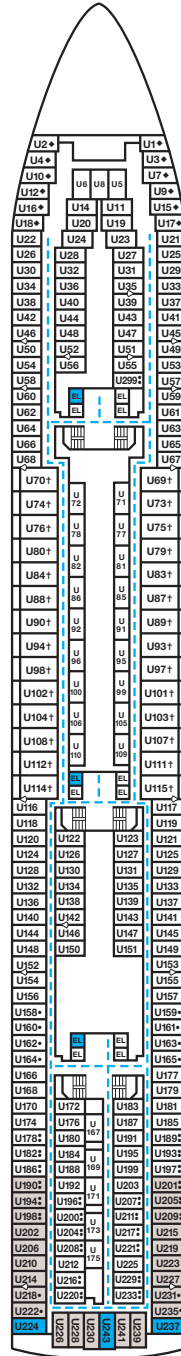

CARNIVAL FANTASY®, CARNIVAL ECSTASY®, CARNIVAL SENSATION®, CARNIVAL FASCINATION®, CARNIVAL IMAGINATION®, CARNIVAL INSPIRATION®, CARNIVAL ELATION®, CARNIVAL PARADISE®

Riviera • Deck 4

Main • Deck 5

Upper • Deck 6

Empress • Deck 7

Atlantic • Deck 8

Interior Stateroom

Ocean View Stateroom

Balcony Stateroom

Balcony staterooms available on CARNIVAL SENSATION and CARNIVAL ECSTASY only.

Gross Tonnage: 70,367 Length: 855 Feet Beam: 103 Feet Cruising Speed: 21 Knots
 Guest Capacity: 2,052 (Double Occupancy) Total Staff: 920 Registry: The Bahamas and Panama

Accommodation Symbol Legend

- ★ 2 Twin Beds (convert to King) and Single Convertible Sofa
- 2 Twin Beds (convert to King) and 1 Upper
- 2 Twin Beds (convert to King) and 2 Uppers
- † 2 Twin Beds (convert to King) and Double Convertible Sofa
- ◆ Stateroom with 2 Porthole Windows
- ◊ Connecting Staterooms (*ideal for families and groups of friends*) Not available on CARNIVAL ELATION or CARNIVAL PARADISE.
- U Unisex Wheelchair Accessible Restroom
- Accessible Routes
- Modified Staterooms, Restrooms, Elevators and other Accessible Areas
- Balcony staterooms only on CARNIVAL SENSATION and CARNIVAL ECSTASY.

Stateroom modified only on CARNIVAL ECSTASY and CARNIVAL SENSATION: U224.

Stateroom modified only on CARNIVAL ECSTASY: U237.

Stateroom modified only on CARNIVAL SENSATION: E61.

Staterooms NOT modified on CARNIVAL ECSTASY or CARNIVAL SENSATION only: U243, E259.