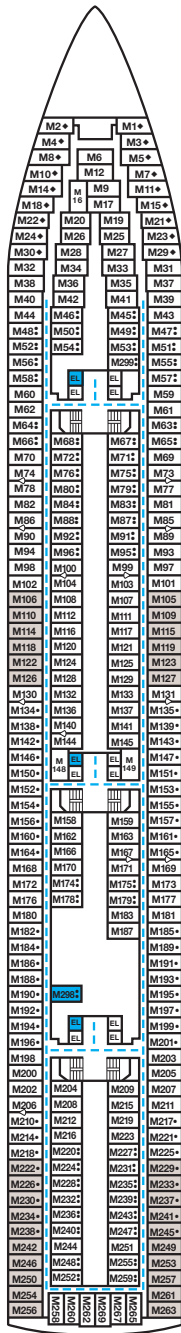

CARNIVAL FANTASY®, CARNIVAL ECSTASY®, CARNIVAL SENSATION®, CARNIVAL FASCINATION®, CARNIVAL IMAGINATION®, CARNIVAL INSPIRATION®, CARNIVAL ELATION®, CARNIVAL PARADISE®

Riviera • Deck 4

Main • Deck 5

Upper • Deck 6

Empress • Deck 7

Atlantic • Deck 8

Interior Stateroom

Ocean View Stateroom

Balcony Stateroom

Balcony staterooms available on CARNIVAL SENSATION and CARNIVAL ECSTASY only.

Gross Tonnage: 70,367 Length: 855 Feet Beam: 103 Feet Cruising Speed: 21 Knots
 Guest Capacity: 2,052 (Double Occupancy) Total Staff: 920 Registry: The Bahamas and Panama

Accommodation Symbol Legend

- ★ 2 Twin Beds (convert to King) and Single Convertible Sofa
- 2 Twin Beds (convert to King) and 1 Upper
- 2 Twin Beds (convert to King) and 2 Uppers
- † 2 Twin Beds (convert to King) and Double Convertible Sofa
- ◆ Stateroom with 2 Porthole Windows
- ◊ Connecting Staterooms (*ideal for families and groups of friends*) Not available on CARNIVAL ELATION or CARNIVAL PARADISE.
- U Unisex Wheelchair Accessible Restroom
- Accessible Routes
- Modified Staterooms, Restrooms, Elevators and other Accessible Areas
- Balcony staterooms only on CARNIVAL SENSATION and CARNIVAL ECSTASY.

Stateroom modified only on CARNIVAL ECSTASY and CARNIVAL SENSATION: U224.

Stateroom modified only on CARNIVAL ECSTASY: U237.

Stateroom modified only on CARNIVAL SENSATION: E61.

Staterooms NOT modified on CARNIVAL ECSTASY or CARNIVAL SENSATION only: U243, E259.