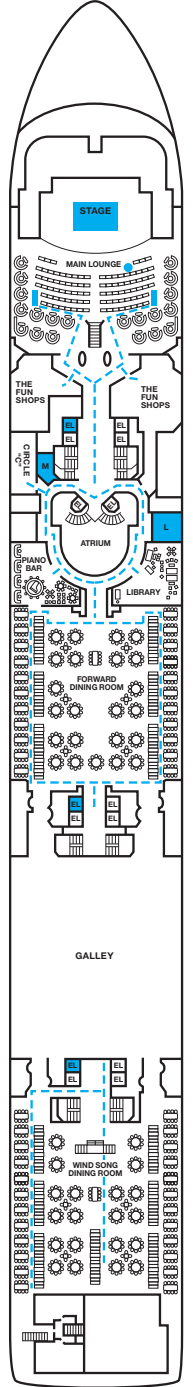

CARNIVAL FANTASY®, CARNIVAL ECSTASY®, CARNIVAL SENSATION®, CARNIVAL FASCINATION®, CARNIVAL IMAGINATION®, CARNIVAL INSPIRATION®, CARNIVAL ELATION®, CARNIVAL PARADISE®

Riviera • Deck 4

Main • Deck 5

Upper • Deck 6

Empress • Deck 7

Atlantic • Deck 8

Interior Stateroom

Ocean View Stateroom

Balcony Stateroom

Balcony staterooms available on CARNIVAL SENSATION and CARNIVAL ECSTASY only.

Gross Tonnage: 70,367 Length: 855 Feet Beam: 103 Feet Cruising Speed: 21 Knots
 Guest Capacity: 2,052 (Double Occupancy) Total Staff: 920 Registry: The Bahamas and Panama

Accommodation Symbol Legend

- ★ 2 Twin Beds (convert to King) and Single Convertible Sofa
- 2 Twin Beds (convert to King) and 1 Upper
- 2 Twin Beds (convert to King) and 2 Uppers
- † 2 Twin Beds (convert to King) and Double Convertible Sofa
- ◆ Stateroom with 2 Porthole Windows
- ◊ Connecting Staterooms (*ideal for families and groups of friends*) Not available on CARNIVAL ELATION or CARNIVAL PARADISE.
- U Unisex Wheelchair Accessible Restroom
- Accessible Routes
- Modified Staterooms, Restrooms, Elevators and other Accessible Areas
- Balcony staterooms only on CARNIVAL SENSATION and CARNIVAL ECSTASY.

Stateroom modified only on CARNIVAL ECSTASY and CARNIVAL SENSATION: U224.

Stateroom modified only on CARNIVAL ECSTASY: U237.

Stateroom modified only on CARNIVAL SENSATION: E61.

Staterooms NOT modified on CARNIVAL ECSTASY or CARNIVAL SENSATION only: U243, E259.