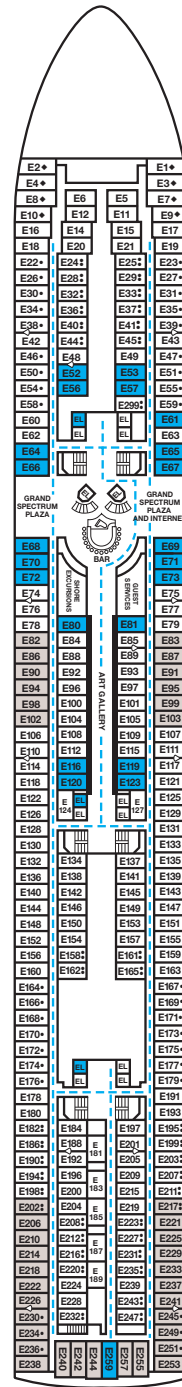

CARNIVAL FANTASY®, CARNIVAL ECSTASY®, CARNIVAL SENSATION®, CARNIVAL FASCINATION®, CARNIVAL IMAGINATION®, CARNIVAL INSPIRATION®, CARNIVAL ELATION®, CARNIVAL PARADISE®

Riviera • Deck 4

Main • Deck 5

Upper • Deck 6

Empress • Deck 7

Atlantic • Deck 8

Interior Stateroom

Ocean View Stateroom

Balcony Stateroom

Balcony staterooms available on CARNIVAL SENSATION and CARNIVAL ECSTASY only.

Gross Tonnage: 70,367 Length: 855 Feet Beam: 103 Feet Cruising Speed: 21 Knots
 Guest Capacity: 2,052 (Double Occupancy) Total Staff: 920 Registry: The Bahamas and Panama

Accommodation Symbol Legend

- ★ 2 Twin Beds (convert to King) and Single Convertible Sofa
- 2 Twin Beds (convert to King) and 1 Upper
- 2 Twin Beds (convert to King) and 2 Uppers
- † 2 Twin Beds (convert to King) and Double Convertible Sofa
- ◆ Stateroom with 2 Porthole Windows
- ◊ Connecting Staterooms (*ideal for families and groups of friends*) Not available on CARNIVAL ELATION or CARNIVAL PARADISE.
- U Unisex Wheelchair Accessible Restroom
- Accessible Routes
- Modified Staterooms, Restrooms, Elevators and other Accessible Areas
- Balcony staterooms only on CARNIVAL SENSATION and CARNIVAL ECSTASY.

Stateroom modified only on CARNIVAL ECSTASY and CARNIVAL SENSATION: U224.

Stateroom modified only on CARNIVAL ECSTASY: U237.

Stateroom modified only on CARNIVAL SENSATION: E61.

Staterooms NOT modified on CARNIVAL ECSTASY or CARNIVAL SENSATION only: U243, E259.