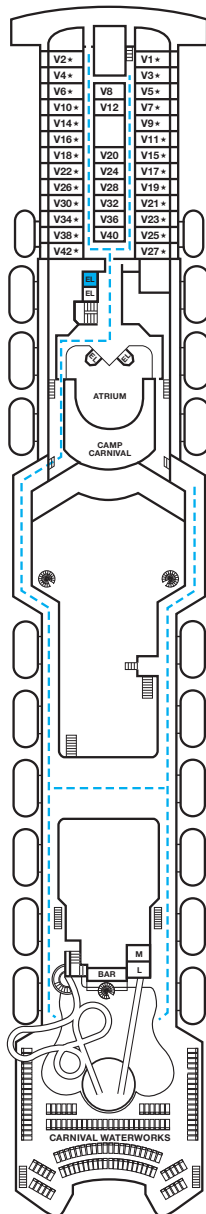

Verandah • Deck 11