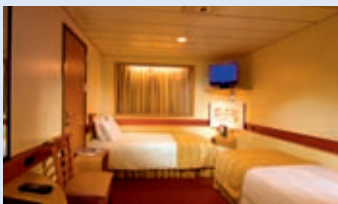

Empress • Deck 7

Atlantic • Deck 8

Interior Stateroom

Ocean View Stateroom

Balcony Stateroom

Balcony staterooms available on CARNIVAL SENSATION and CARNIVAL ECSTASY only.

Gross Tonnage: 70,367 Length: 855 Feet Beam: 103 Feet Cruising Speed: 21 Knots
 Guest Capacity: 2,052 (Double Occupancy) Total Staff: 920 Registry: The Bahamas and Panama

Accommodation Symbol Legend

- ★ 2 Twin Beds (convert to King) and Single Convertible Sofa
- 2 Twin Beds (convert to King) and 1 Upper
- 2 Twin Beds (convert to King) and 2 Uppers
- † 2 Twin Beds (convert to King) and Double Convertible Sofa
- ◆ Stateroom with 2 Porthole Windows
- ◊ Connecting Staterooms (*ideal for families and groups of friends*) Not available on CARNIVAL ELATION or CARNIVAL PARADISE.
- U Unisex Wheelchair Accessible Restroom
- Accessible Routes
- Modified Staterooms, Restrooms, Elevators and other Accessible Areas
- Balcony staterooms only on CARNIVAL SENSATION and CARNIVAL ECSTASY.