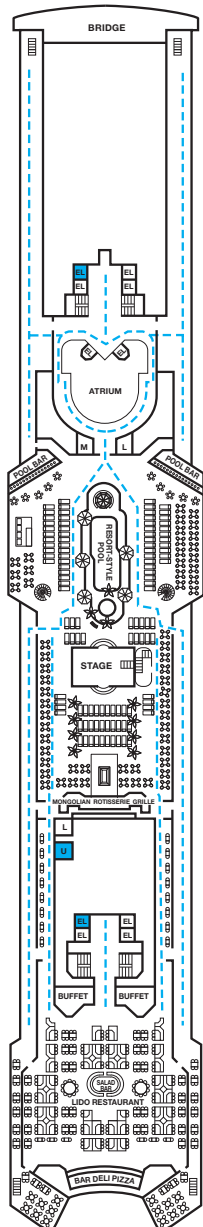

CARNIVAL FANTASY®, CARNIVAL ECSTASY®, CARNIVAL SENSATION®, CARNIVAL FASCINATION®, CARNIVAL IMAGINATION®, CARNIVAL INSPIRATION®, CARNIVAL ELATION®, CARNIVAL PARADISE®

Riviera • Deck 4

Main • Deck 5

Upper • Deck 6

Accommodation Symbol Legend

- ★ 2 Twin Beds (convert to King) and Single Convertible Sofa
- 2 Twin Beds (convert to King) and 1 Upper
- 2 Twin Beds (convert to King) and 2 Uppers
- † 2 Twin Beds (convert to King) and Double Convertible Sofa
- ◆ Stateroom with 2 Porthole Windows
- ◊ Connecting Staterooms (*ideal for families and groups of friends*) Not available on CARNIVAL ELATION or CARNIVAL PARADISE.
- U Unisex Wheelchair Accessible Restroom
- Accessible Routes
- Modified Staterooms, Restrooms, Elevators and other Accessible Areas
- Balcony staterooms only on CARNIVAL SENSATION and CARNIVAL ECSTASY.

Stateroom modified only on CARNIVAL ECSTASY and CARNIVAL SENSATION: U224.

Stateroom modified only on CARNIVAL ECSTASY: U237.

Stateroom modified only on CARNIVAL SENSATION: E61.

Staterooms NOT modified on CARNIVAL ECSTASY or CARNIVAL SENSATION only: U243, E259.

Suites with obstructed views: V21, V23, V25, V27, V30, V34, V38, V42.

Even-numbered Interior staterooms exit port side (left); odd-numbered Interior staterooms exit starboard (right).

Promenade • Deck 9