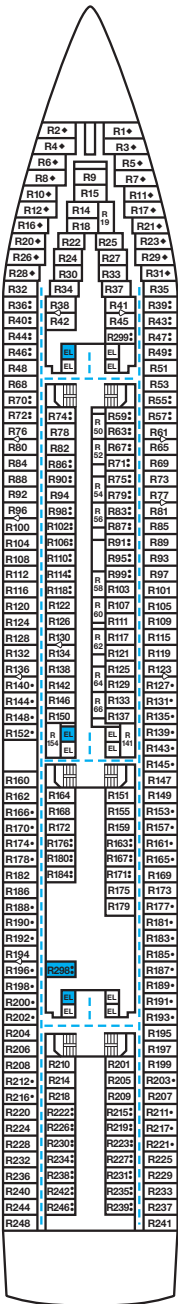

CARNIVAL FANTASY®, CARNIVAL ECSTASY®, CARNIVAL SENSATION®, CARNIVAL FASCINATION®, CARNIVAL IMAGINATION®, CARNIVAL INSPIRATION®, CARNIVAL ELATION®, CARNIVAL PARADISE®

Riviera • Deck 4

Main • Deck 5

Upper • Deck 6

Empress • Deck 7

Atlantic • Deck 8

Interior Stateroom

Ocean View Stateroom

Balcony Stateroom

Balcony staterooms available on CARNIVAL SENSATION and CARNIVAL ECSTASY only.

Gross Tonnage: 70,367 Length: 855 Feet Beam: 103 Feet Cruising Speed: 21 Knots
 Guest Capacity: 2,052 (Double Occupancy) Total Staff: 920 Registry: The Bahamas and Panama

Accommodation Symbol Legend

- ★ 2 Twin Beds (convert to King) and Single Convertible Sofa
- 2 Twin Beds (convert to King) and 1 Upper
- 2 Twin Beds (convert to King) and 2 Uppers
- † 2 Twin Beds (convert to King) and Double Convertible Sofa
- ◆ Stateroom with 2 Porthole Windows
- ◊ Connecting Staterooms (*ideal for families and groups of friends*) Not available on CARNIVAL ELATION or CARNIVAL PARADISE.
- U Unisex Wheelchair Accessible Restroom
- Accessible Routes
- Modified Staterooms, Restrooms, Elevators and other Accessible Areas
- Balcony staterooms only on CARNIVAL SENSATION and CARNIVAL ECSTASY.

Stateroom modified only on CARNIVAL ECSTASY and CARNIVAL SENSATION: U224.

Stateroom modified only on CARNIVAL ECSTASY: U237.

Stateroom modified only on CARNIVAL SENSATION: E61.

Staterooms NOT modified on CARNIVAL ECSTASY or CARNIVAL SENSATION only: U243, E259.