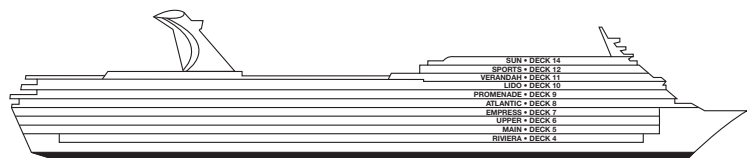

Empress • Deck 7

Atlantic • Deck 8

Interior Stateroom

Ocean View Stateroom

Balcony Stateroom

Balcony staterooms available on CARNIVAL SENSATION and CARNIVAL ECSTASY only.

Gross Tonnage: 70,367 Length: 855 Feet Beam: 103 Feet Cruising Speed: 21 Knots
 Guest Capacity: 2,052 (Double Occupancy) Total Staff: 920 Registry: The Bahamas and Panama