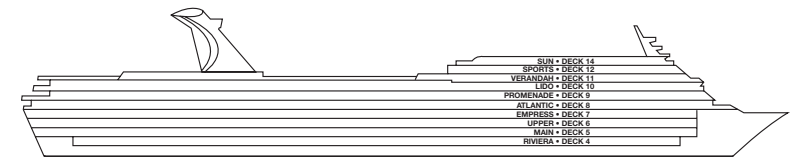

## ACCOMMODATIONS SYMBOL LEGEND

- ★ 2 Twin Beds (convert to King) and Single Sofa Bed
- 2 Twin Beds (convert to King) and 1 Upper Pullman
- ◇ 2 Twin Beds (convert to King), 1 Lower Pullman, and 1 Upper Pullman
- ⋮ 2 Twin Beds (convert to King) and 2 Upper Pullmans
- † 2 Twin Beds (convert to King) and Double Sofa Bed
- ◆ Stateroom with 2 Porthole Windows

⊘ All accommodations are non-smoking.

Gross Tonnage: 70,367 Length: 855 Feet Beam: 103 Feet Cruising Speed: 21 Knots  
 Guest Capacity: 2,056 (Double Occupancy) Total Staff: 920 Registry: Panama