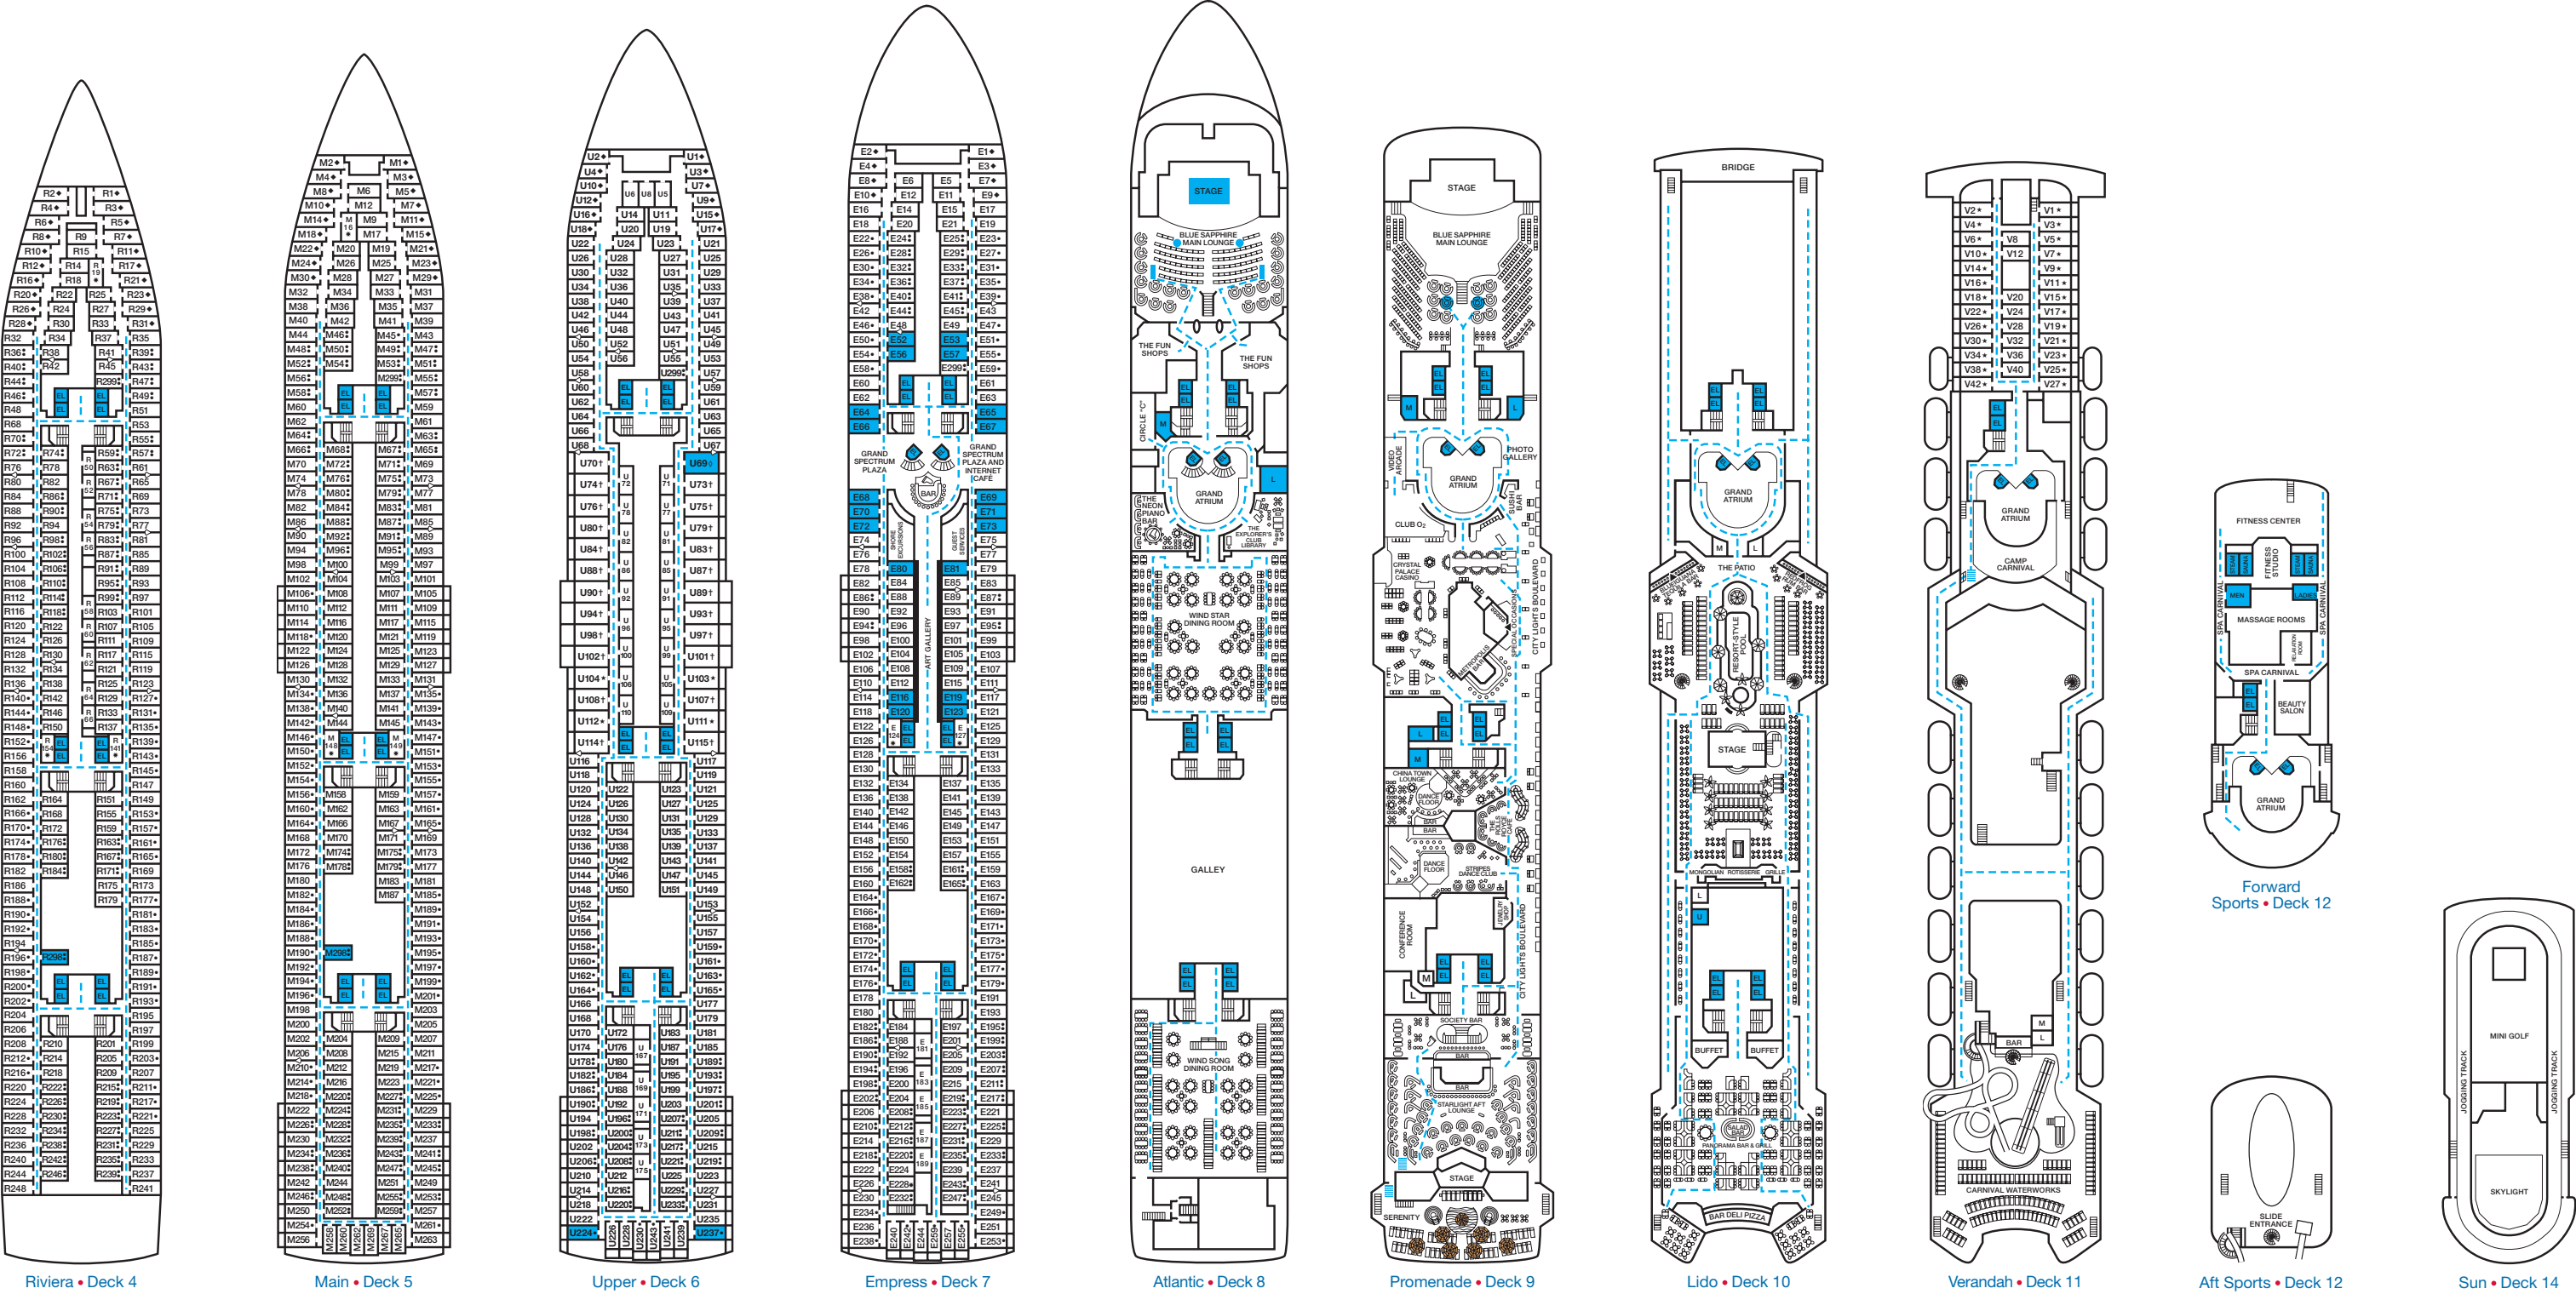

## ACCOMMODATIONS SYMBOL LEGEND

- ★ 2 Twin Beds (convert to King) and Single Sofa Bed
- 2 Twin Beds (convert to King) and 1 Upper Pullman
- ◇ 2 Twin Beds (convert to King), 1 Lower Pullman, and 1 Upper Pullman
- ⋮ 2 Twin Beds (convert to King) and 2 Upper Pullmans
- † 2 Twin Beds (convert to King) and Double Sofa Bed
- ◆ Stateroom with 2 Porthole Windows

- ◁ Connecting staterooms (ideal for families and groups of friends)
- ★ Twin beds do not convert to a King Bed.
- U Unisex Wheelchair Accessible Restroom
- Accessible Routes including Ramps
- Modified Staterooms, Restrooms, Elevators, Lifts and other Accessible Areas

⊘ All accommodations are non-smoking.

Gross Tonnage: 70,367 Length: 855 Feet Beam: 103 Feet Cruising Speed: 21 Knots  
 Guest Capacity: 2,056 (Double Occupancy) Total Staff: 920 Registry: Panama