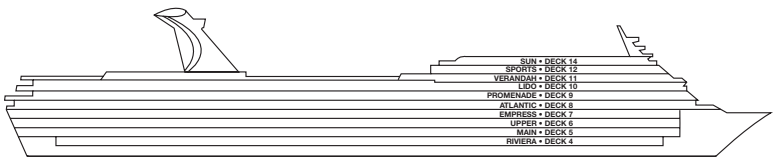

ACCOMMODATIONS SYMBOL LEGEND

- ★ 2 Twin Beds (convert to King) and Single Sofa Bed
- 2 Twin Beds (convert to King) and 1 Upper Pullman
- ◇ 2 Twin Beds (convert to King), 1 Lower Pullman, and 1 Upper Pullman
- ⋮ 2 Twin Beds (convert to King) and 2 Upper Pullmans
- † 2 Twin Beds (convert to King) and Double Sofa Bed
- ◆ Stateroom with 2 Porthole Windows

Gross Tonnage: 70,367 Length: 855 Feet Beam: 103 Feet Cruising Speed: 21 Knots
 Guest Capacity: 2,056 (Double Occupancy) Total Staff: 920 Registry: Panama