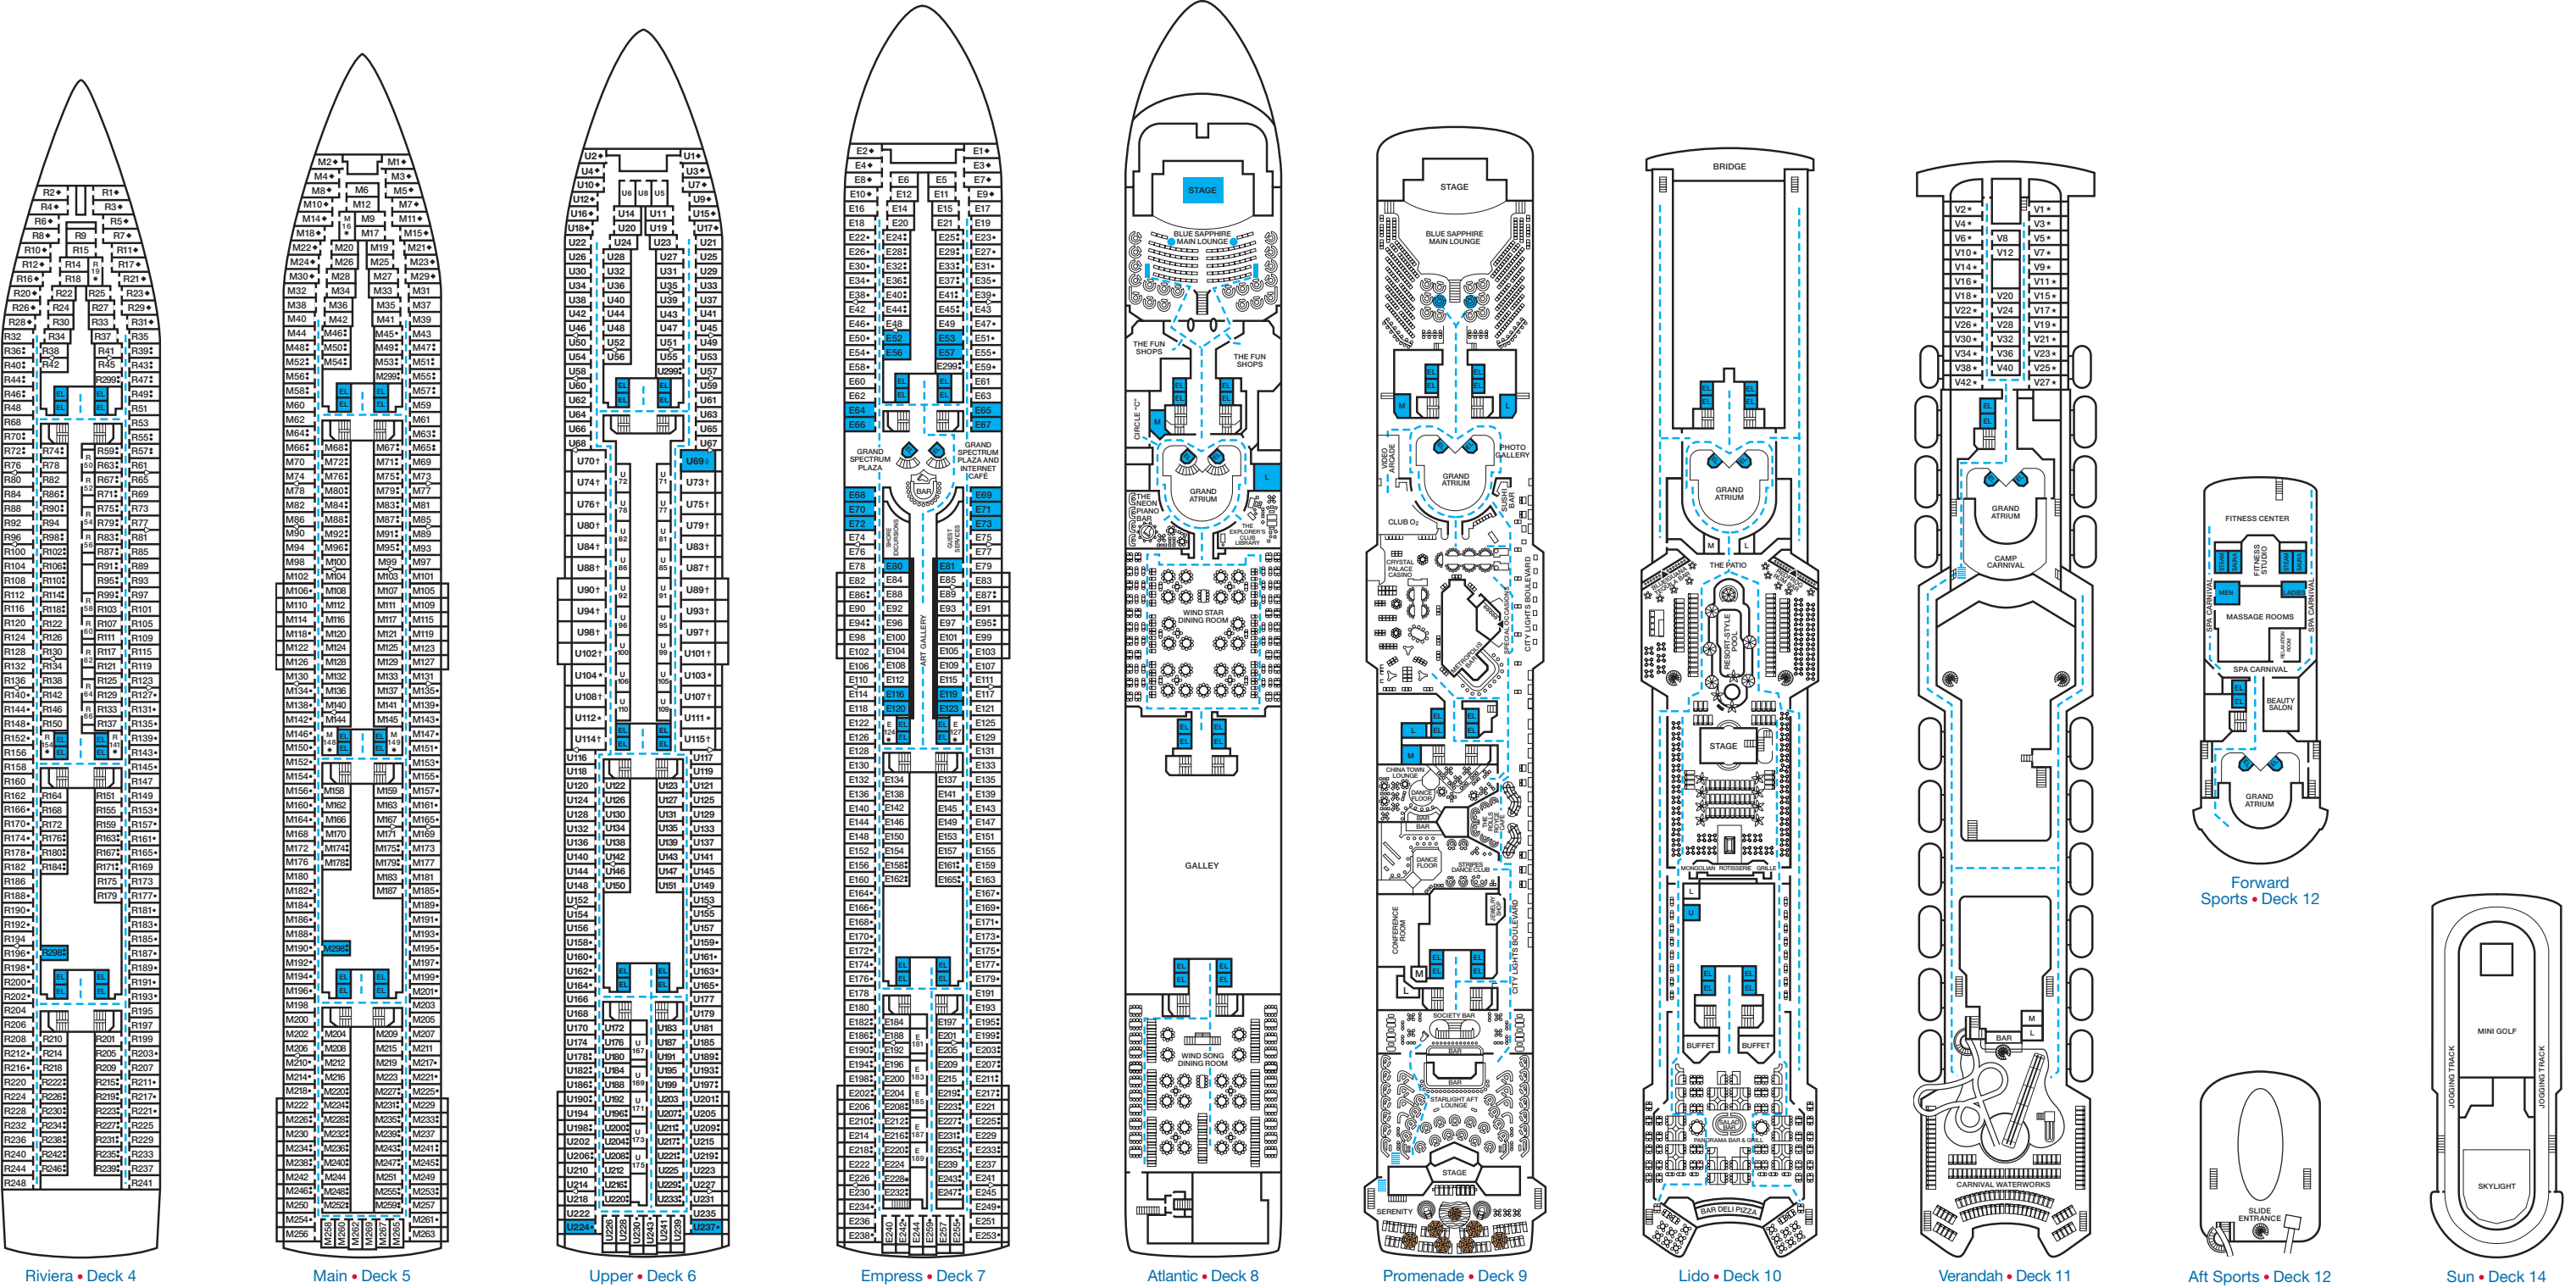

ACCOMMODATIONS SYMBOL LEGEND

- ★ 2 Twin Beds (convert to King) and Single Sofa Bed
- 2 Twin Beds (convert to King) and 1 Upper Pullman
- 2 Twin Beds (convert to King), 1 Lower Pullman, and 1 Upper Pullman
- ⋮ 2 Twin Beds (convert to King) and 2 Upper Pullmans
- † 2 Twin Beds (convert to King) and Double Sofa Bed
- Stateroom with 2 Porthole Windows

- ◁ Connecting staterooms (ideal for families and groups of friends)
- ★ Twin beds do not convert to a King Bed.
- U Unisex Wheelchair Accessible Restroom
- --- Accessible Routes including Ramps
- Modified Staterooms, Restrooms, Elevators, Lifts and other Accessible Areas

⊘ All accommodations are non-smoking.

DECK PLANS

Please contact Guest Access Services for specific ship accessibility features. You may also visit carnival.com/GuestAccessServices for additional information.