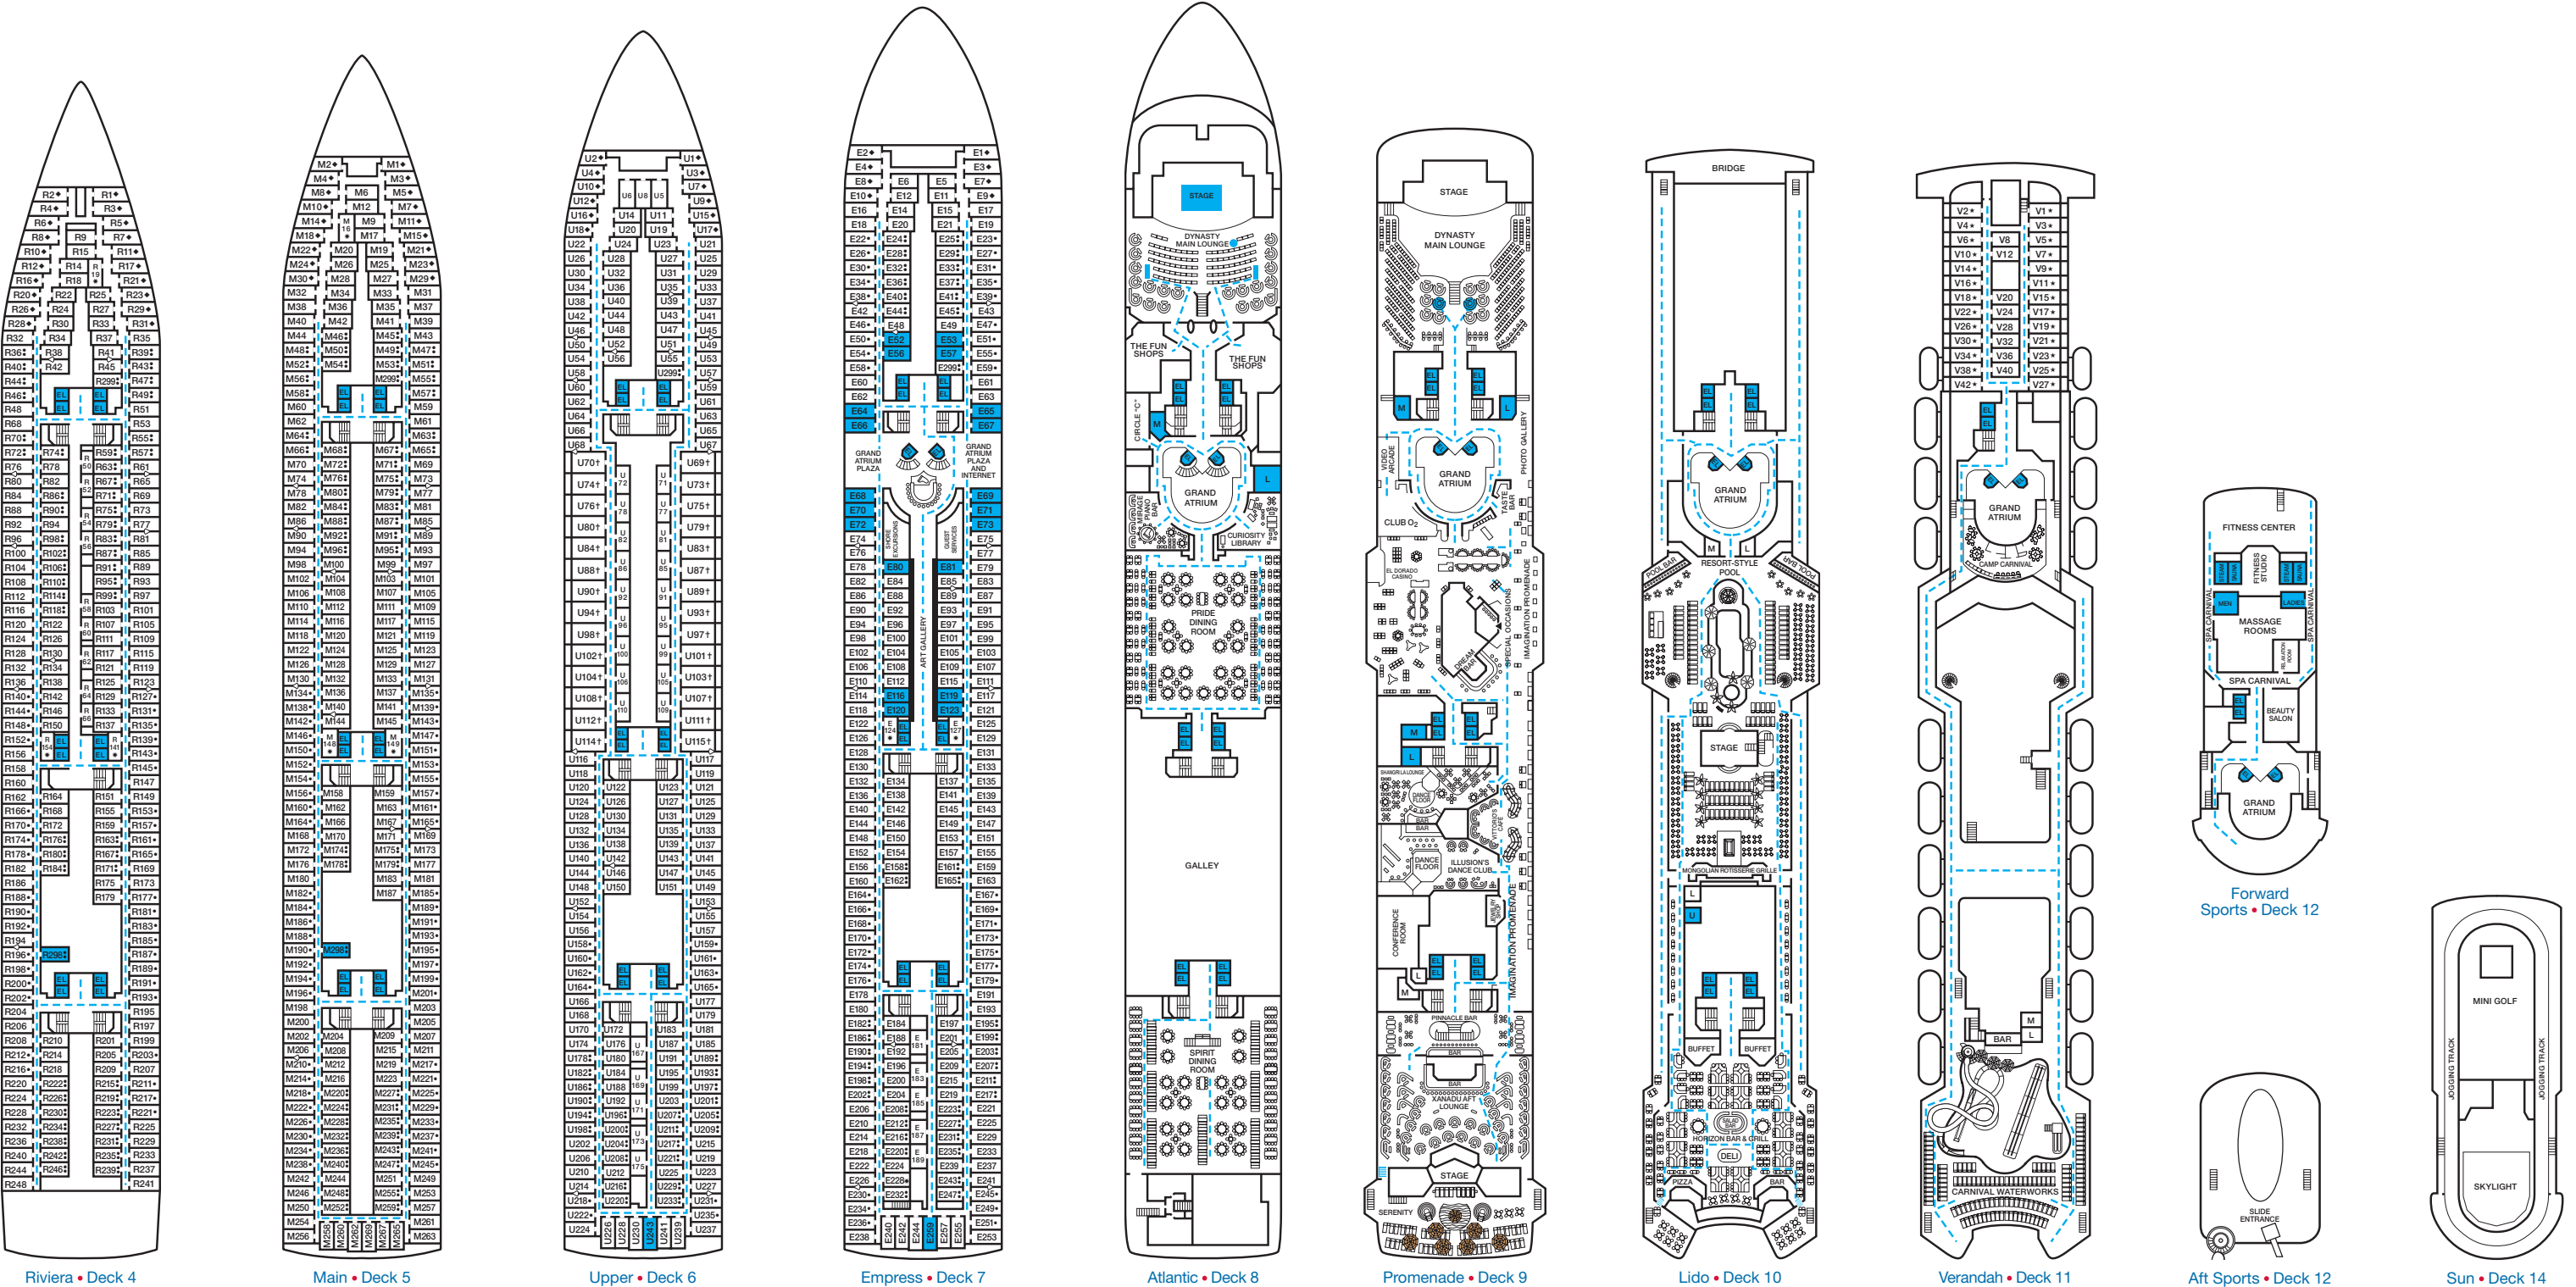

ACCOMMODATIONS SYMBOL LEGEND

- ★ 2 Twin Beds (convert to King) and Single Sofa Bed
- 2 Twin Beds (convert to King) and 1 Upper Pullman
- ‡ 2 Twin Beds (convert to King) and 2 Upper Pullmans
- † 2 Twin Beds (convert to King) and Double Sofa Bed
- Stateroom with 2 Porthole Windows

- ◁ Connecting staterooms (ideal for families and groups of friends)
- ★ Twin beds do not convert to a King Bed.
- U Unisex Wheelchair Accessible Restroom
- --- Accessible Routes including Ramps
- Modified Staterooms, Restrooms, Elevators, Lifts and other Accessible Areas

⊘ All accommodations are non-smoking.

DECK PLANS

Please contact Guest Access Services for specific ship accessibility features. You may also visit carnival.com/GuestAccessServices for additional information.