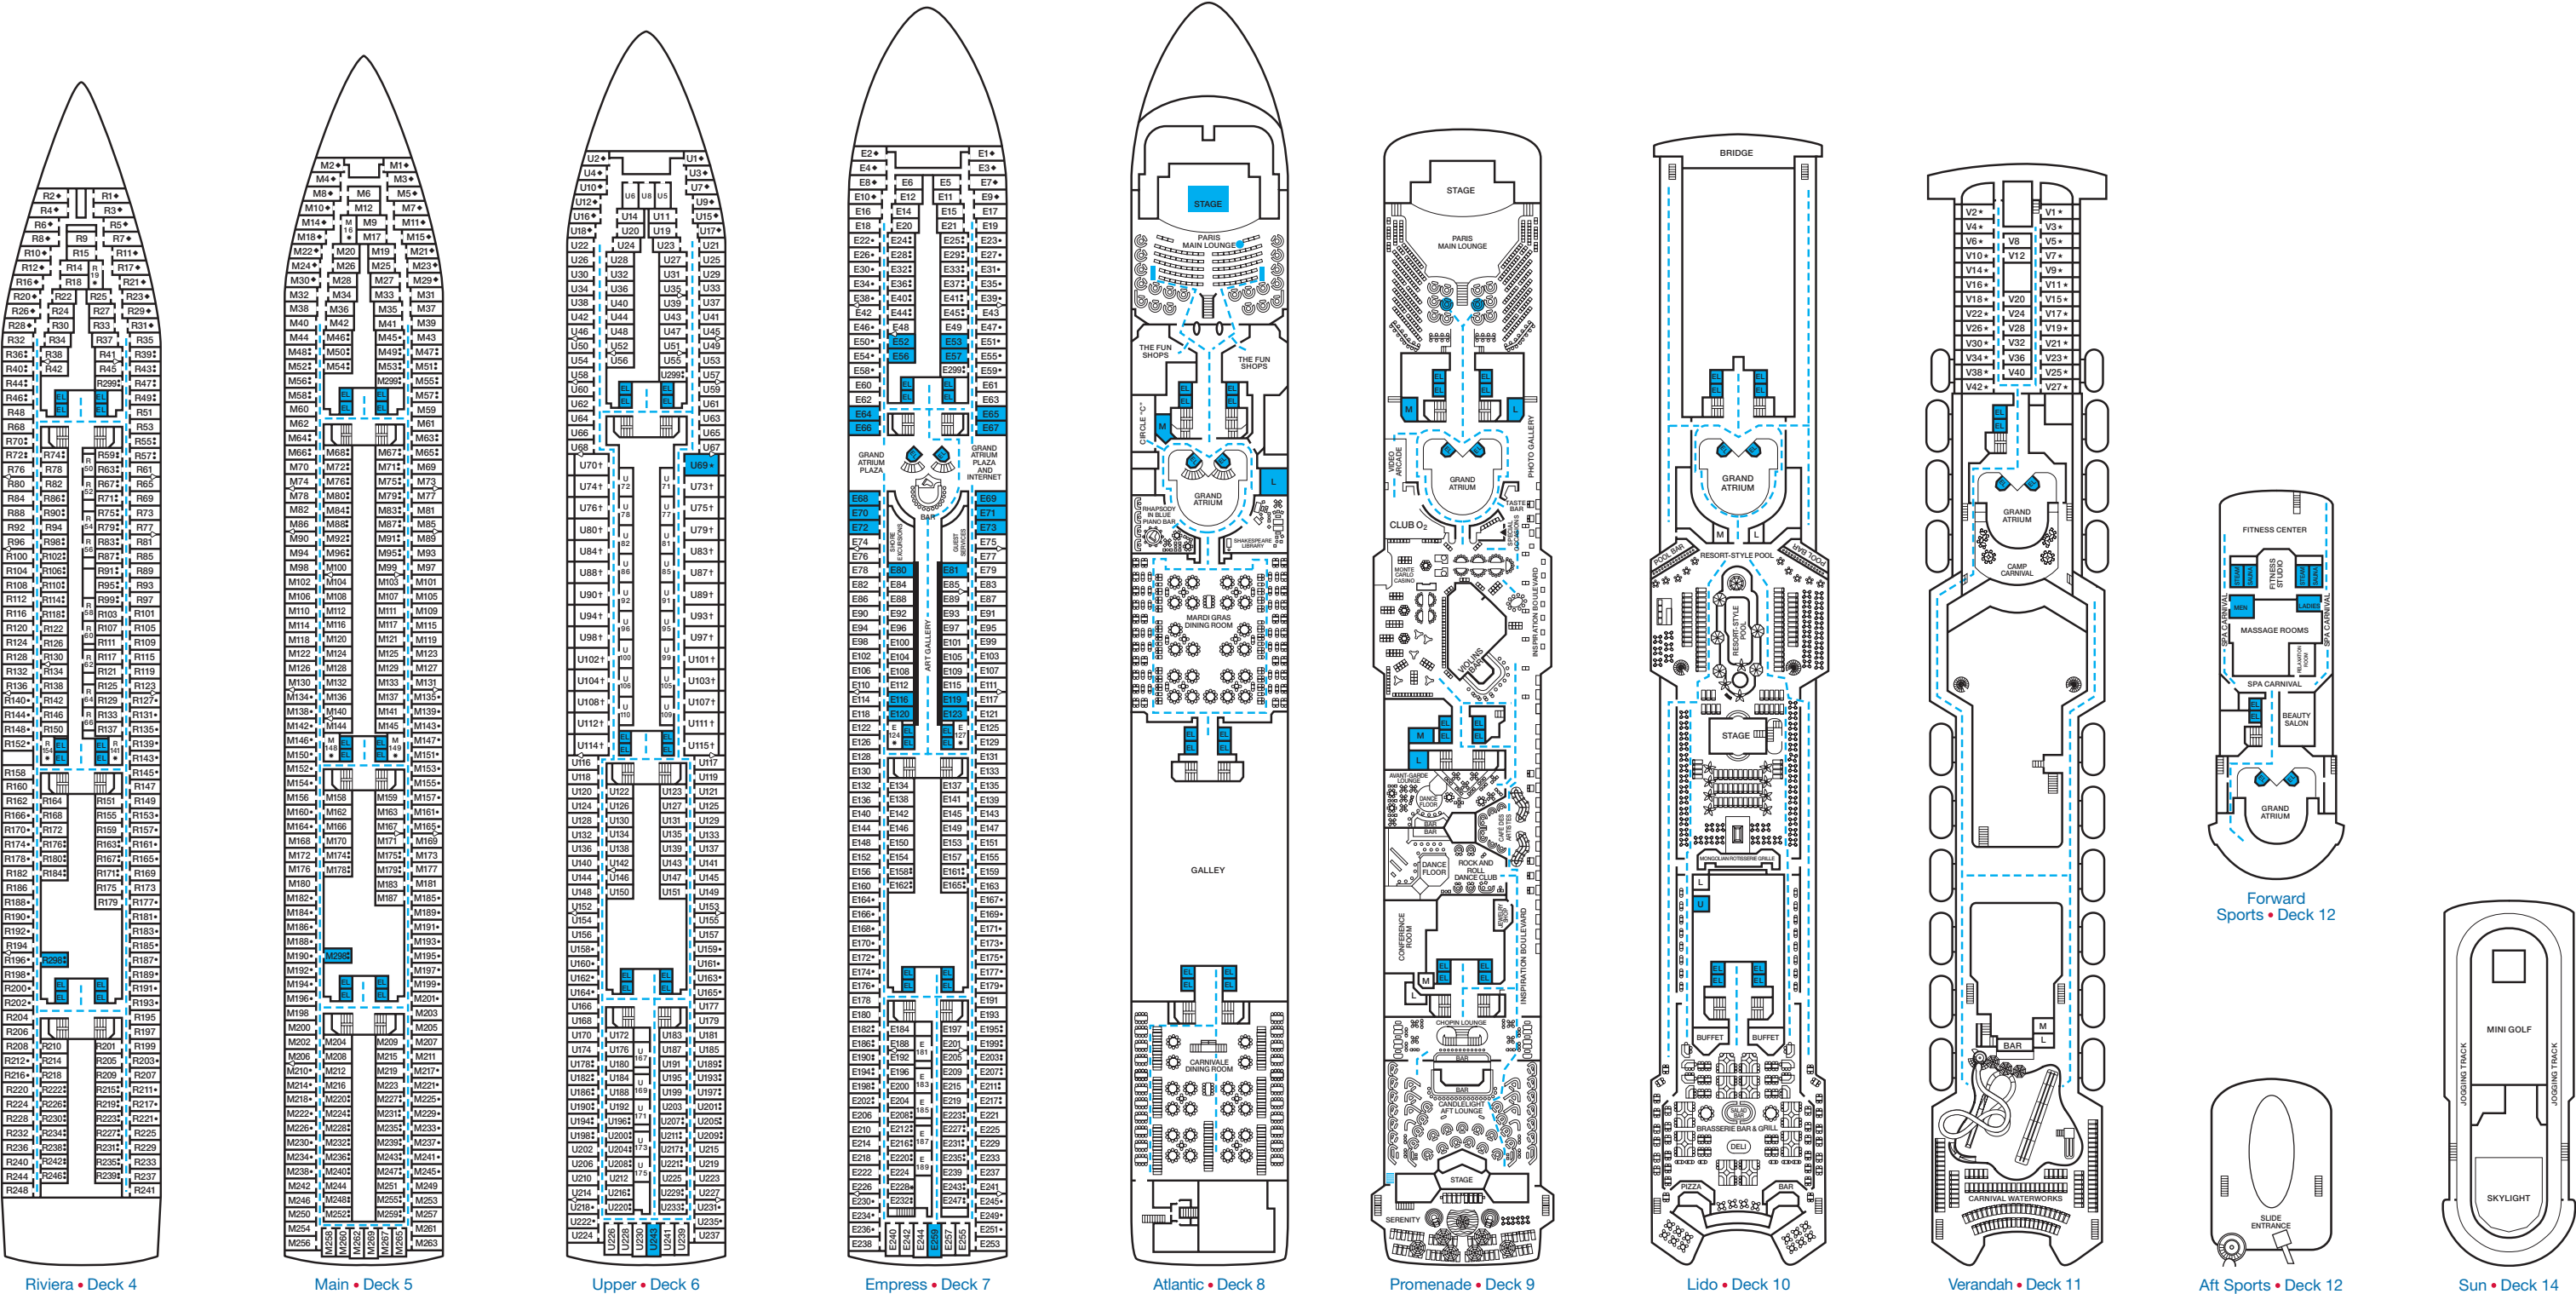

ACCOMMODATIONS SYMBOL LEGEND

- ★ 2 Twin Beds (convert to King) and Single Sofa Bed
- 2 Twin Beds (convert to King) and 1 Upper Pullman
- ‡ 2 Twin Beds (convert to King) and 2 Upper Pullmans
- † 2 Twin Beds (convert to King) and Double Sofa Bed
- Stateroom with 2 Porthole Windows

- ◁ Connecting staterooms (ideal for families and groups of friends)
- ★ Twin beds do not convert to a King Bed.
- U Unisex Wheelchair Accessible Restroom
- --- Accessible Routes including Ramps
- Modified Staterooms, Restrooms, Elevators, Lifts and other Accessible Areas

⊘ All accommodations are non-smoking.

DECK PLANS

Please contact Guest Access Services for specific ship accessibility features. You may also visit carnival.com/GuestAccessServices for additional information.