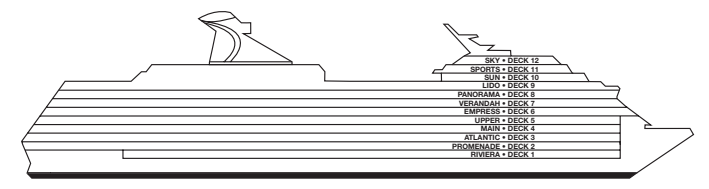

ACCOMMODATIONS SYMBOL LEGEND

- ★ 2 Twin Beds (convert to King) and Single Sofa Bed
- 2 Twin Beds (convert to King) and 1 Upper Pullman
- ⦿ 2 Twin Beds (convert to King) and 2 Upper Pullmans
- 2 Twin Beds (convert to King), Single Sofa Bed and 1 Upper Pullman
- † 2 Twin Beds (convert to King) and Double Sofa Bed

DECK PLANS

Please contact Guest Access Services for specific ship accessibility features. You may also visit carnival.com/GuestAccessServices for additional information.

Gross Tonnage: 88,500 Length: 963 Feet Beam: 106 Feet Cruising Speed: 22 Knots
 Guest Capacity: 2,056 (Double Occupancy) Total Staff: 930 Registry: Malta