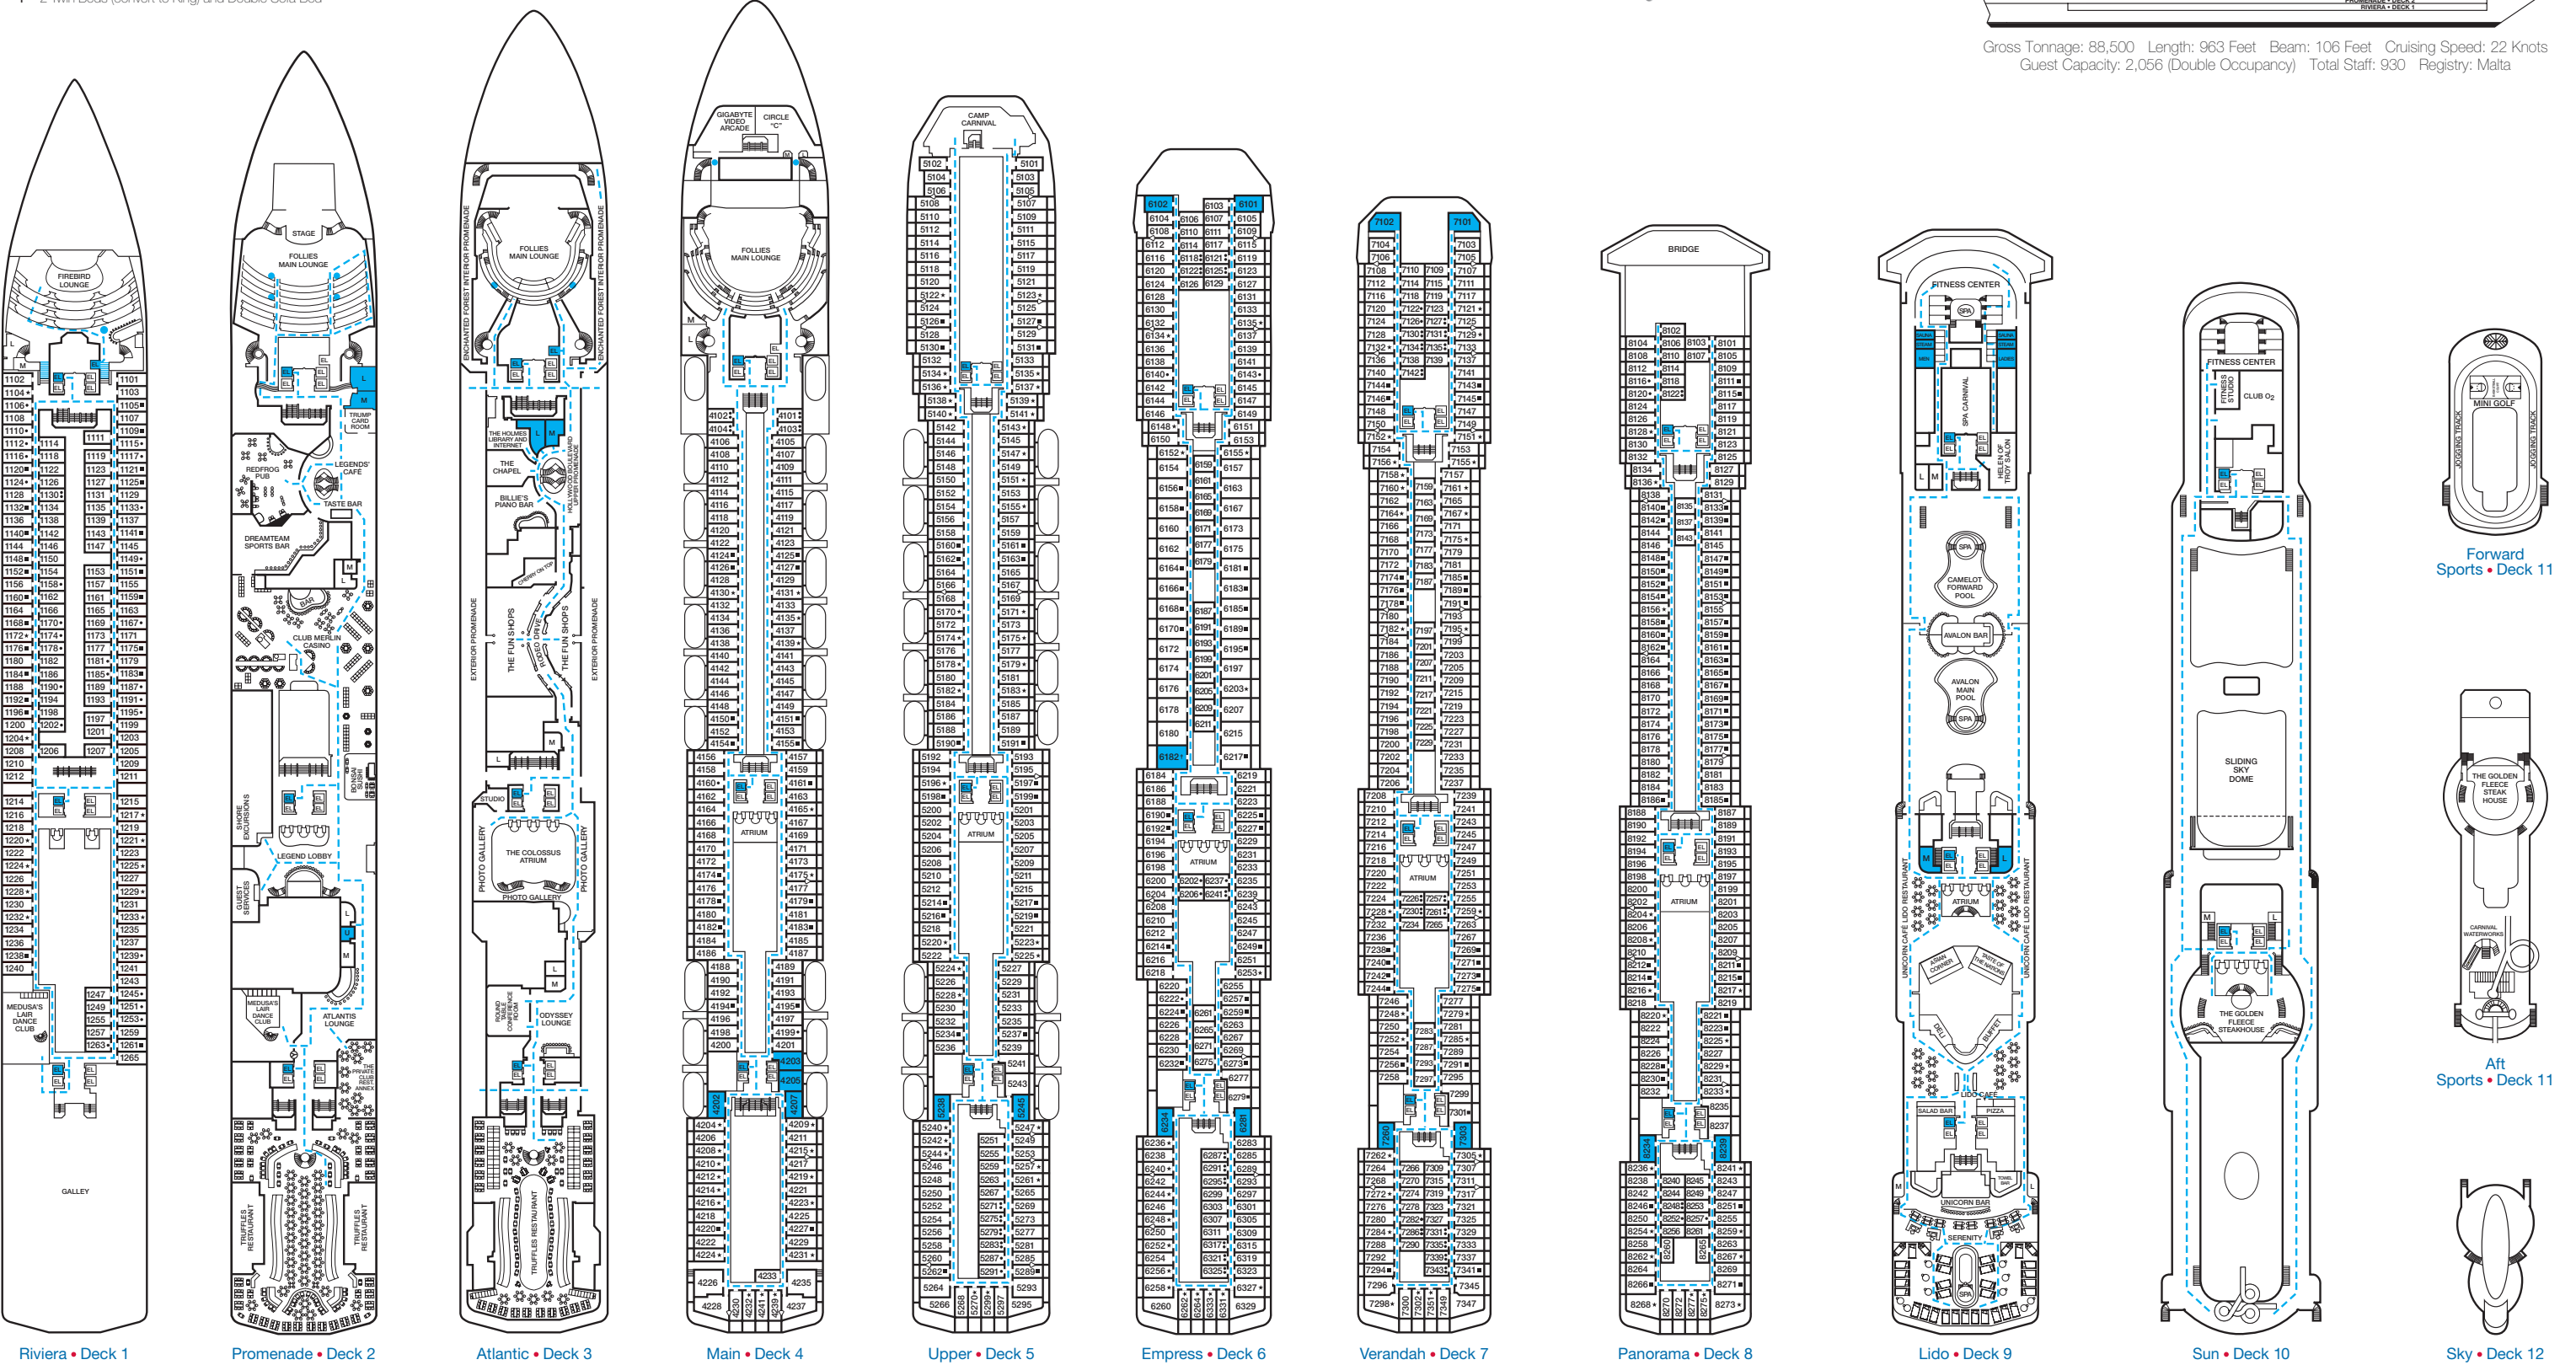

ACCOMMODATIONS SYMBOL LEGEND

- ★ 2 Twin Beds (convert to King) and Single Sofa Bed
- 2 Twin Beds (convert to King) and 1 Upper Pullman
- ⦿ 2 Twin Beds (convert to King) and 2 Upper Pullmans
- 2 Twin Beds (convert to King), Single Sofa Bed and 1 Upper Pullman
- † 2 Twin Beds (convert to King) and Double Sofa Bed

- △ Connecting staterooms (ideal for families and groups of friends)
- U Unisex Wheelchair Accessible Restroom

- Accessible Routes including Ramps
- Modified Staterooms, Restrooms, Elevators, Lifts and other Accessible Areas
- ⊘ All accommodations are non-smoking.

DECK PLANS

Please contact Guest Access Services for specific ship accessibility features. You may also visit carnival.com/GuestAccessServices for additional information.

Gross Tonnage: 88,500 Length: 963 Feet Beam: 106 Feet Cruising Speed: 22 Knots
 Guest Capacity: 2,056 (Double Occupancy) Total Staff: 930 Registry: Malta

Riviera • Deck 1 Promenade • Deck 2 Atlantic • Deck 3 Main • Deck 4 Upper • Deck 5 Empress • Deck 6 Verandah • Deck 7 Panorama • Deck 8 Lido • Deck 9 Sun • Deck 10 Sky • Deck 12