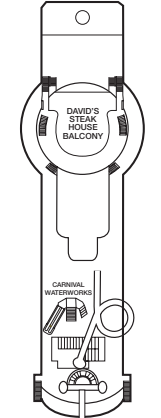

Gross Tonnage: 88,500 Length: 963 Feet Beam: 106 Feet Cruising Speed: 22 Knots
 Guest Capacity: 2,124 (Double Occupancy) Total Staff: 930 Registry: Panama

Riviera • Deck 1

Promenade • Deck 2

Atlantic • Deck 3

Main • Deck 4

Upper • Deck 5

Empress • Deck 6

Verandah • Deck 7

Panorama • Deck 8

Lido • Deck 9

Sun • Deck 10

Sky • Deck 12

Forward Sports • Deck 11

Aft Sports • Deck 11