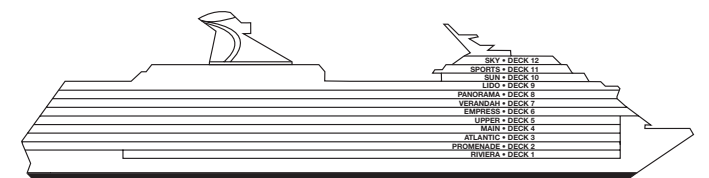

CARNIVAL PRIDE®

ACCOMMODATIONS SYMBOL LEGEND

- ★ 2 Twin Beds (convert to King) and Single Sofa Bed
- 2 Twin Beds (convert to King) and 1 Upper Pullman
- 2 Twin Beds (convert to King) and 2 Upper Pullmans
- 2 Twin Beds (convert to King), Single Sofa Bed and 1 Upper Pullman
- † 2 Twin Beds (convert to King) and Double Sofa Bed

Gross Tonnage: 88,500 Length: 963 Feet Beam: 106 Feet Cruising Speed: 22 Knots
 Guest Capacity: 2,124 (Double Occupancy) Total Staff: 930 Registry: Panama

Riviera • Deck 1

Promenade • Deck 2

Atlantic • Deck 3