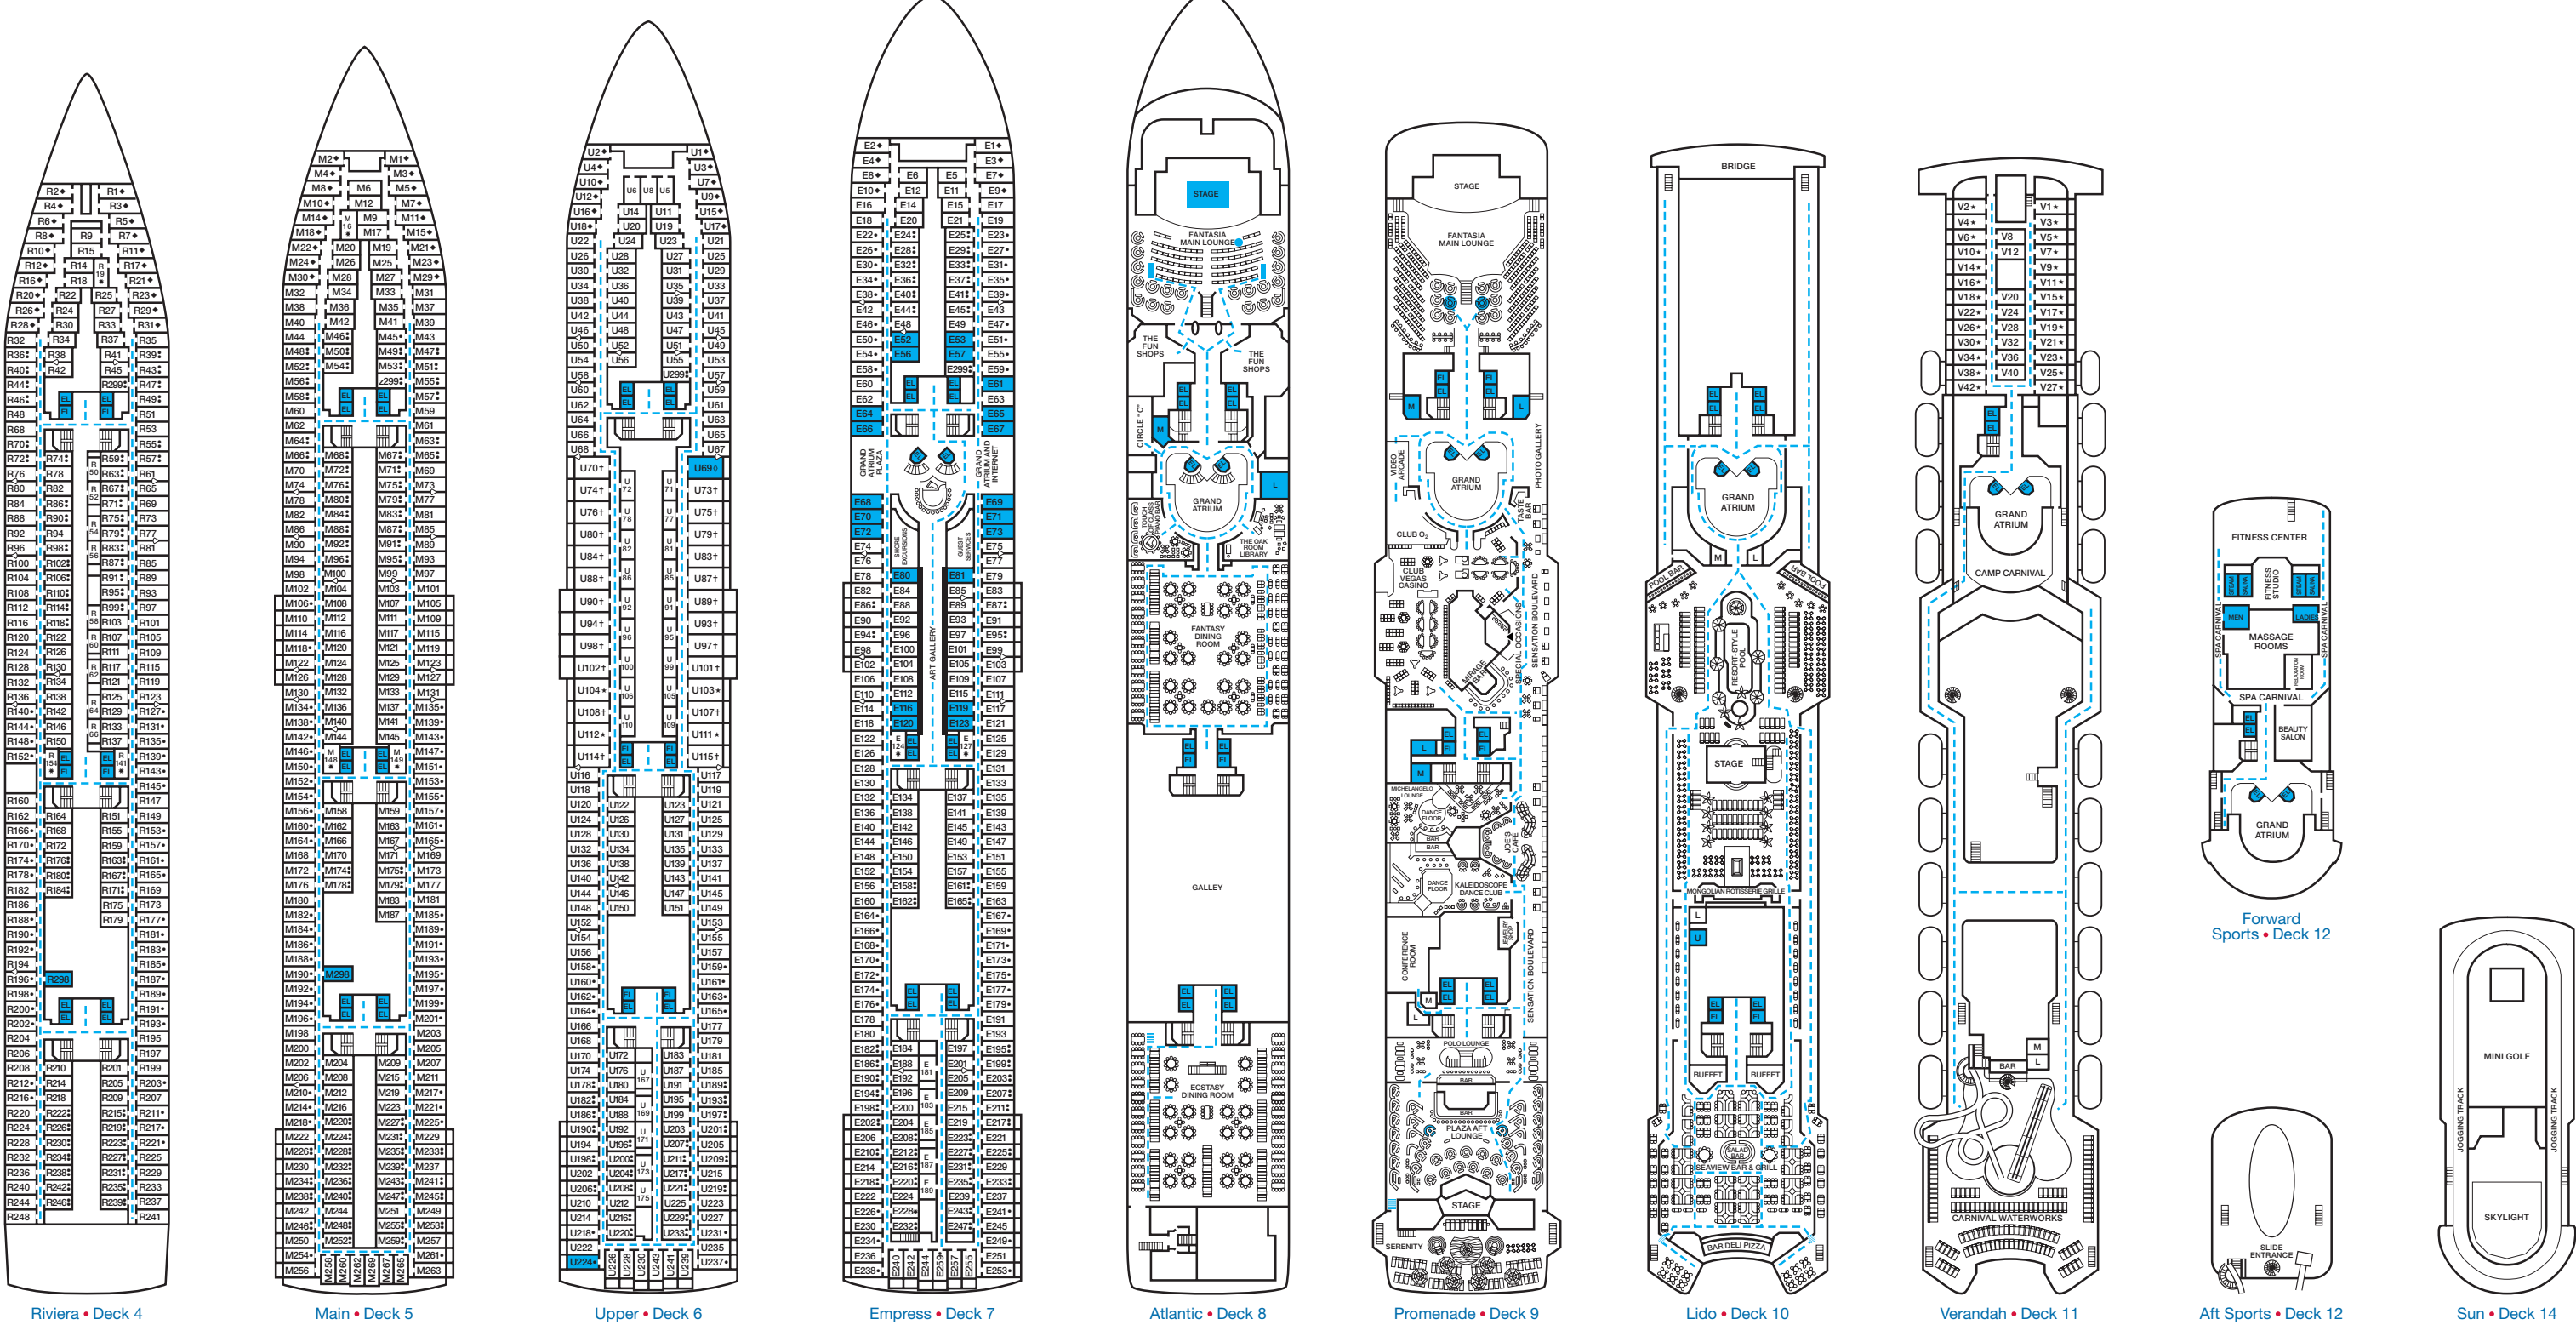

CARNIVAL SENSATION®

ACCOMMODATIONS SYMBOL LEGEND

- ★ 2 Twin Beds (convert to King) and Single Sofa Bed
- 2 Twin Beds (convert to King) and 1 Upper Pullman
- 2 Twin Beds (convert to King), 1 Lower Pullman, and 1 Upper Pullman
- 2 Twin Beds (convert to King) and 2 Upper Pullmans
- † 2 Twin Beds (convert to King) and Double Sofa Bed
- Stateroom with 2 Porthole Windows

- ◁ Connecting staterooms (ideal for families and groups of friends)
- ★ Twin beds do not convert to a King Bed
- U Unisex Wheelchair Accessible Restroom
- --- Accessible Routes including Ramps
- Modified Staterooms, Restrooms, Elevators, Lifts and other Accessible Areas

⊘ All accommodations are non-smoking.

DECK PLANS

Please contact Guest Access Services for specific ship accessibility features. You may also visit carnival.com/GuestAccessServices for additional information.