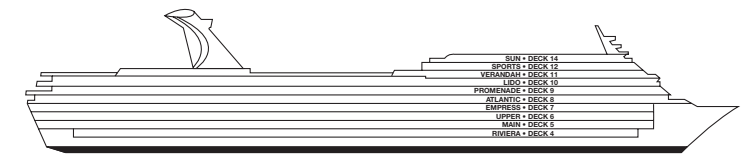

## ACCOMMODATIONS SYMBOL LEGEND

- ★ 2 Twin Beds (convert to King) and Single Sofa Bed
- 2 Twin Beds (convert to King) and 1 Upper Pullman
- ◇ 2 Twin Beds (convert to King), 1 Lower Pullman, and 1 Upper Pullman
- 2 Twin Beds (convert to King) and 2 Upper Pullmans
- † 2 Twin Beds (convert to King) and Double Sofa Bed
- ◆ Stateroom with 2 Porthole Windows

Gross Tonnage: 70,367 Length: 855 Feet Beam: 103 Feet Cruising Speed: 21 Knots  
 Guest Capacity: 2,056 (Double Occupancy) Total Staff: 920 Registry: The Bahamas