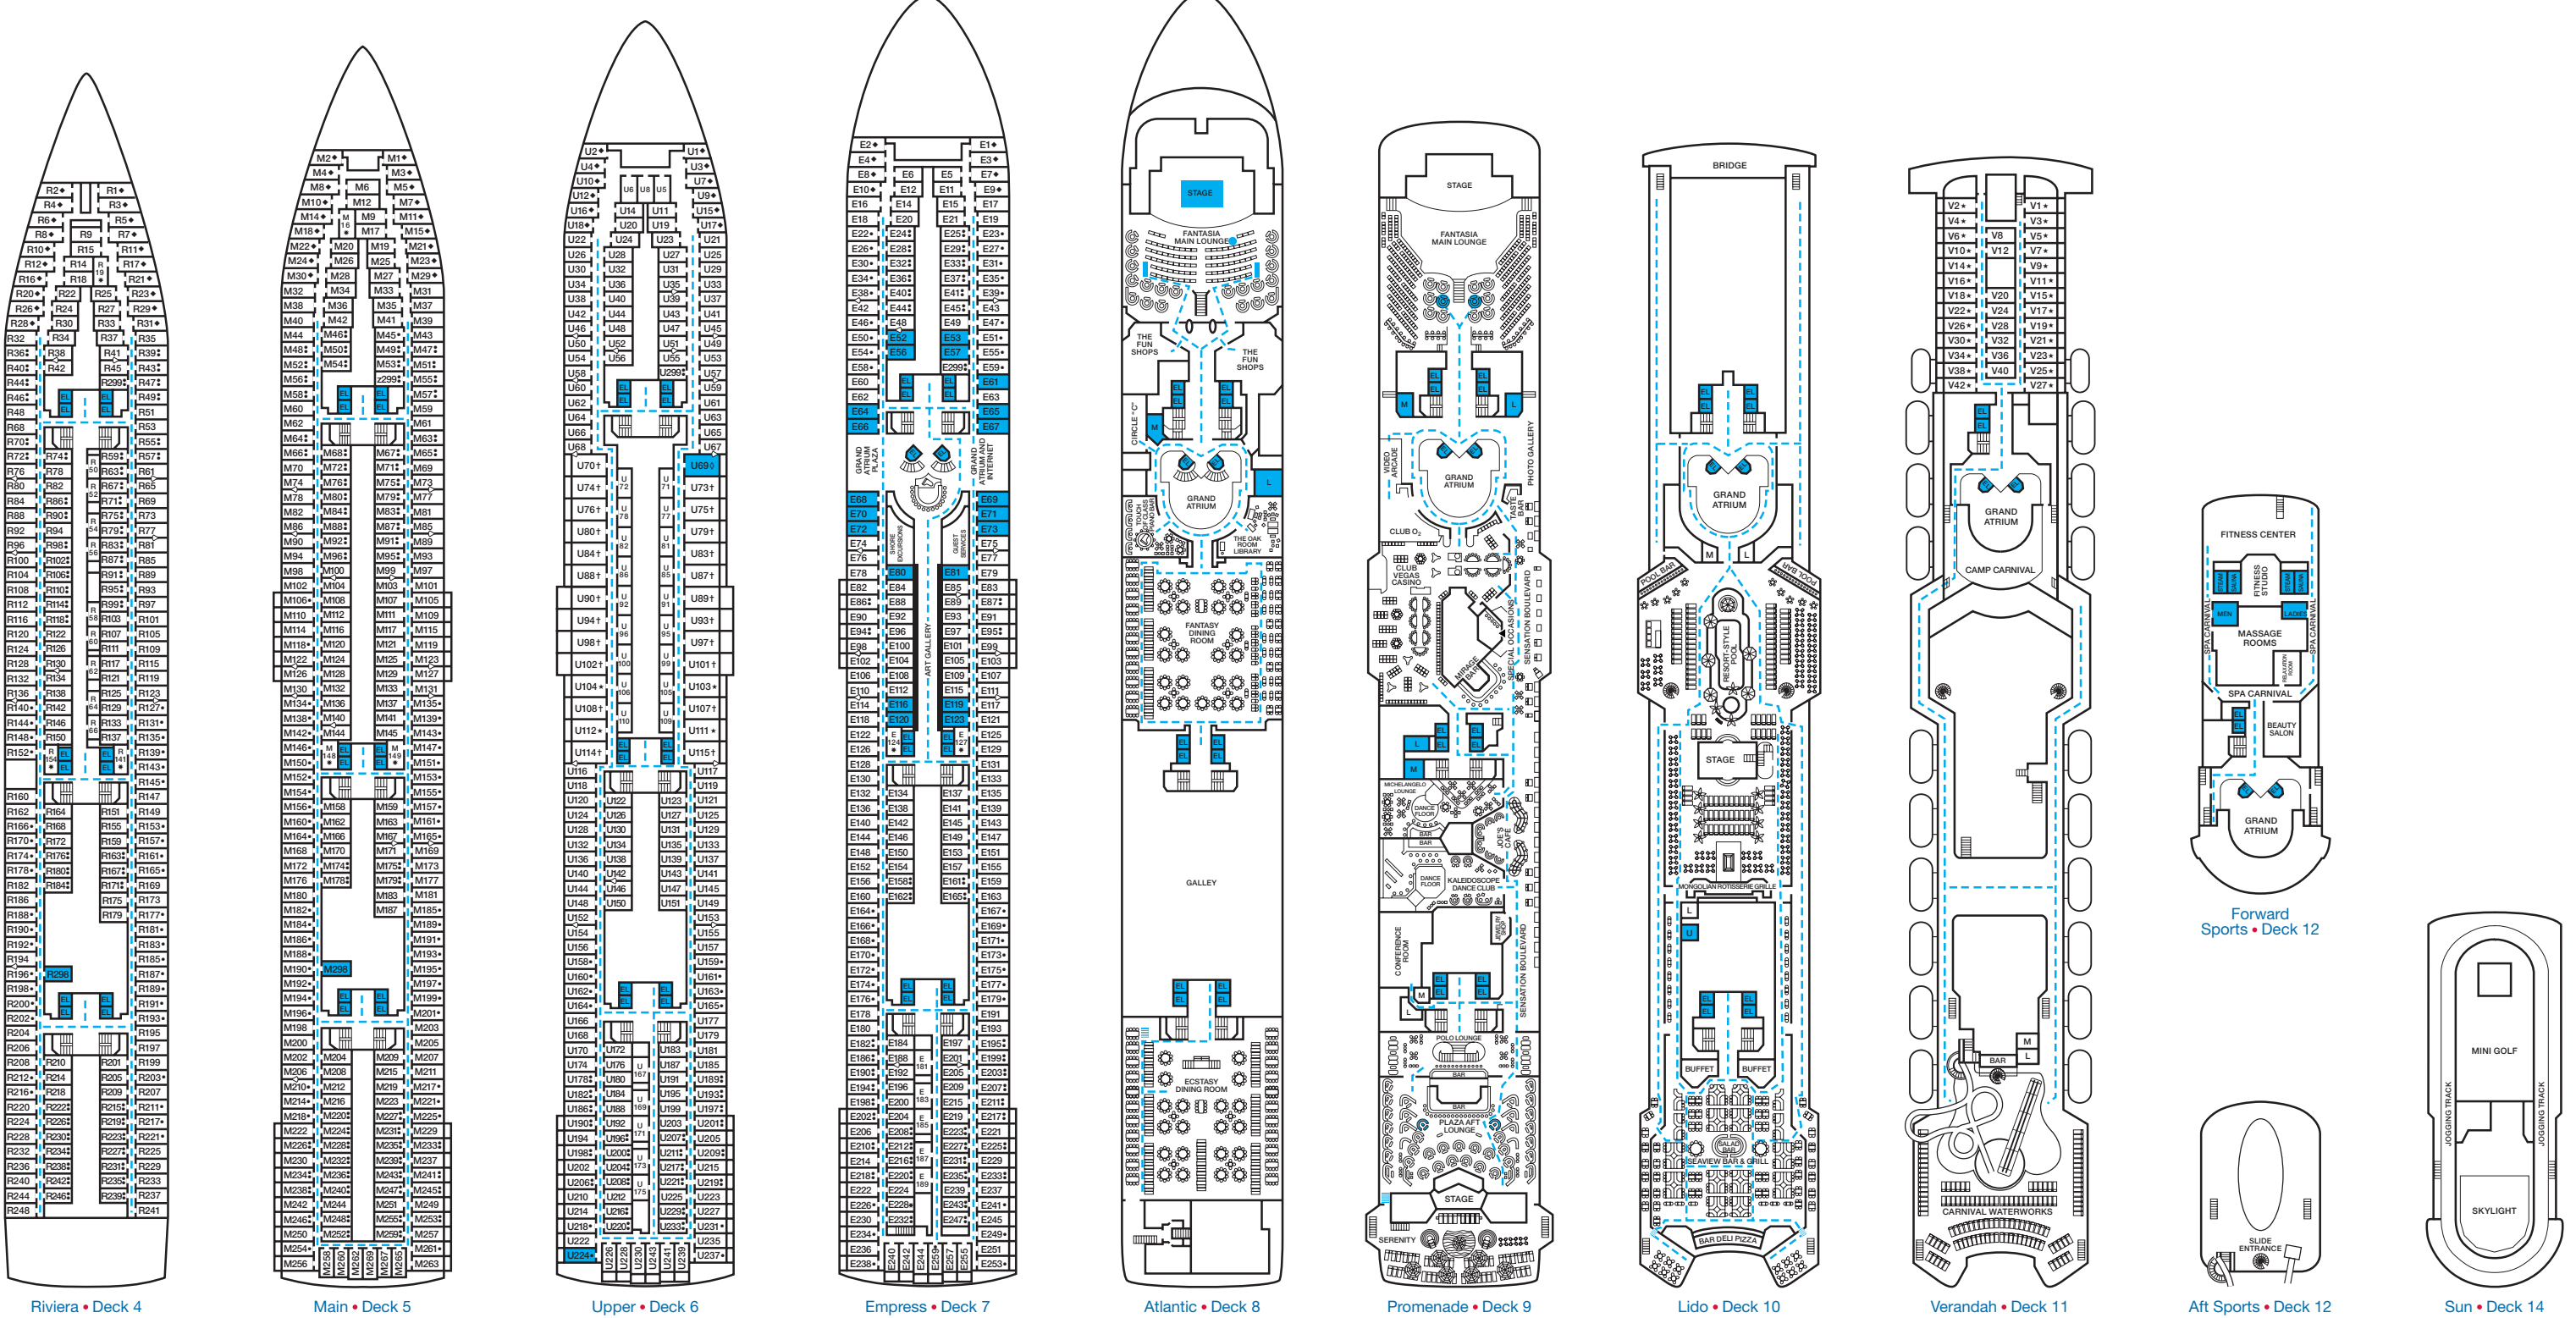

CARNIVAL SENSATION®

ACCOMMODATIONS SYMBOL LEGEND

- ★ 2 Twin Beds (convert to King) and Single Sofa Bed
- 2 Twin Beds (convert to King) and 1 Upper Pullman
- 2 Twin Beds (convert to King), 1 Lower Pullman, and 1 Upper Pullman
- 2 Twin Beds (convert to King) and 2 Upper Pullmans
- † 2 Twin Beds (convert to King) and Double Sofa Bed
- Stateroom with 2 Porthole Windows

- ◁ Connecting staterooms (ideal for families and groups of friends)
- ★ Twin beds do not convert to a King Bed
- U Unisex Wheelchair Accessible Restroom
- --- Accessible Routes including Ramps
- Modified Staterooms, Restrooms, Elevators, Lifts and other Accessible Areas

⊘ All accommodations are non-smoking.

DECK PLANS

Please contact Guest Access Services for specific ship accessibility features. You may also visit carnival.com/GuestAccessServices for additional information.