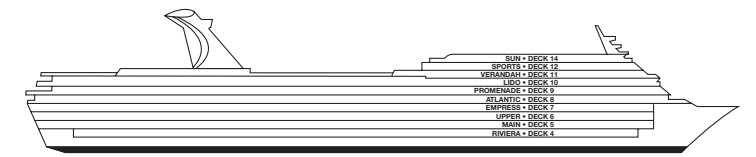

CARNIVAL SENSATION®

ACCOMMODATIONS SYMBOL LEGEND

- ★ 2 Twin Beds (convert to King) and Single Sofa Bed
- 2 Twin Beds (convert to King) and 1 Upper Pullman
- ◇ 2 Twin Beds (convert to King), 1 Lower Pullman, and 1 Upper Pullman
- 2 Twin Beds (convert to King) and 2 Upper Pullmans
- † 2 Twin Beds (convert to King) and Double Sofa Bed
- ◆ Stateroom with 2 Porthole Windows

Gross Tonnage: 70,367 Length: 855 Feet Beam: 103 Feet Cruising Speed: 21 Knots
 Guest Capacity: 2,056 (Double Occupancy) Total Staff: 920 Registry: The Bahamas