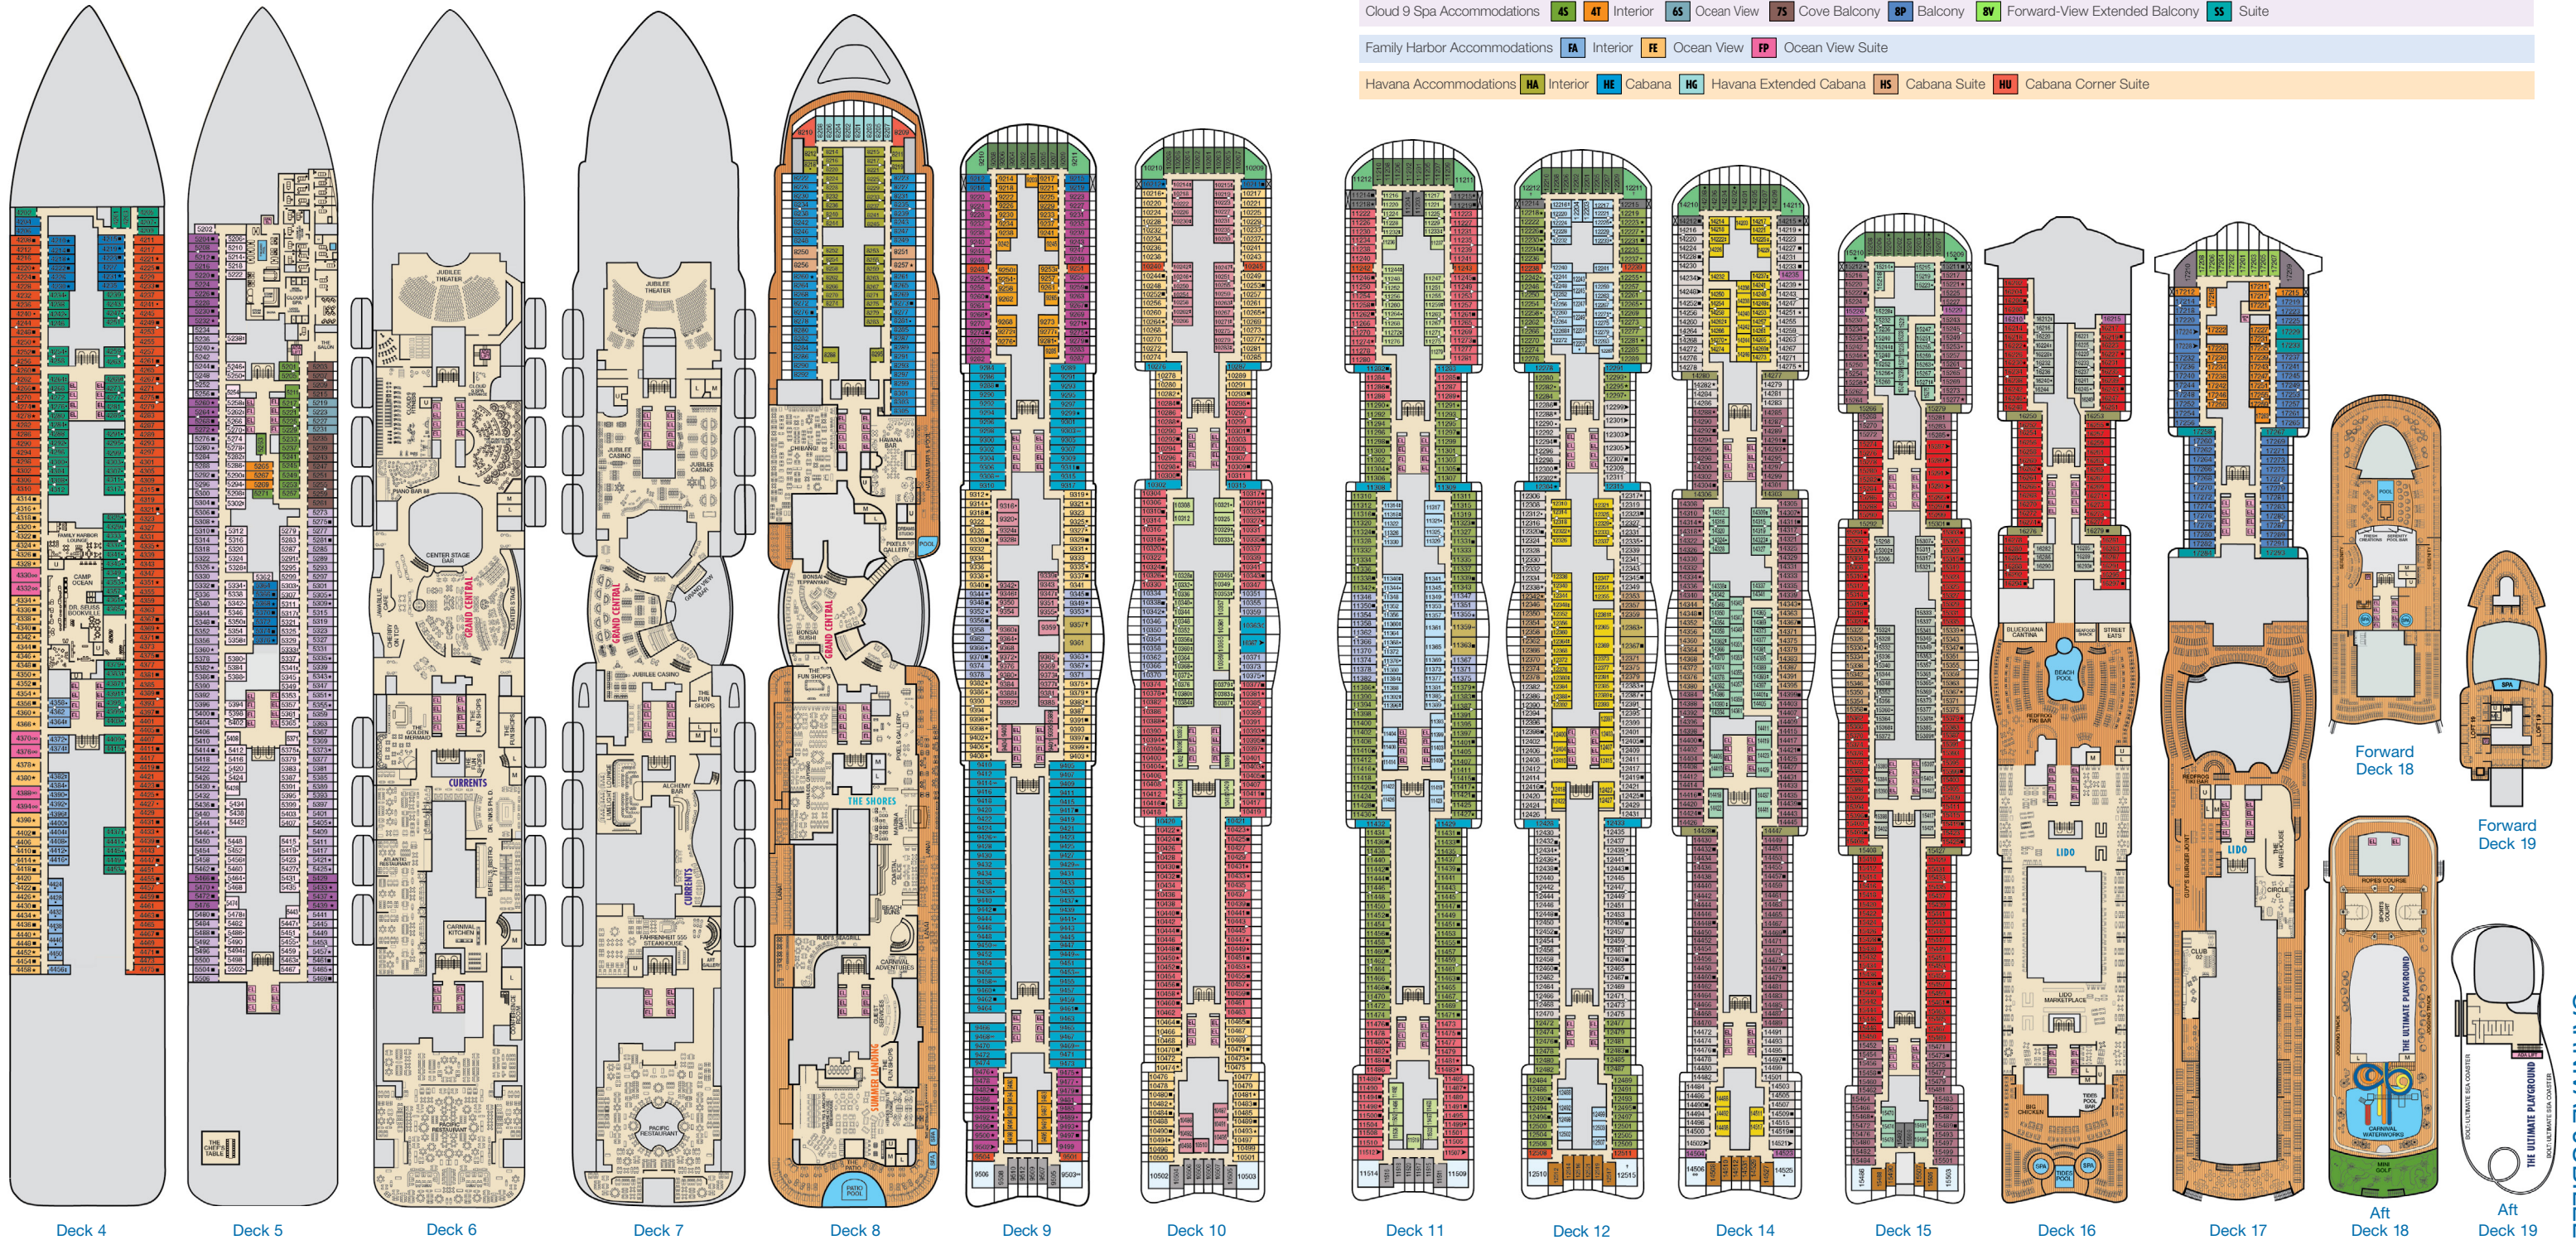

CATEGORIES

- 4A 4B 4C 4D 4E 4F 4G 4H 4I Interior
- 4N 4O Premium Interior
- 6A 6B Ocean View
- 7C Cove Balcony
- 7X 7Y Junior Balcony
- 8A 8B 8C 8D 8E 8F 8G Balcony
- 8J 8K Extended Balcony
- 8L Forward-View Extended Balcony
- 8M 8N Aft-View Extended Balcony
- 0S 0T Ocean Suite
- DS Carnival Excel Suite
- KS Carnival Excel Corner Suite
- LS Carnival Excel Aft Suite
- SV Carnival Excel Presidential Suite

Gross Tonnage: 183,521 Length: 1130 feet Beam: 137 feet  
 Cruising Speed: 17 Knots Guest Capacity: 5,374 (Double Occupancy)  
 Total Staff: 1,735 Registry: The Bahamas

Cloud 9 Spa Accommodations 4S 4T Interior 6S Ocean View 7S Cove Balcony 8P Balcony 8V Forward-View Extended Balcony SS Suite

Family Harbor Accommodations FA Interior FE Ocean View FP Ocean View Suite

Havana Accommodations HA Interior HE Cabana HG Havana Extended Cabana HS Cabana Suite HU Cabana Corner Suite

Gross Tonnage: 183,521 Length: 1130 feet Beam: 137 feet  
 Cruising Speed: 17 Knots Guest Capacity: 5,374 (Double Occupancy)  
 Total Staff: 1,735 Registry: The Bahamas