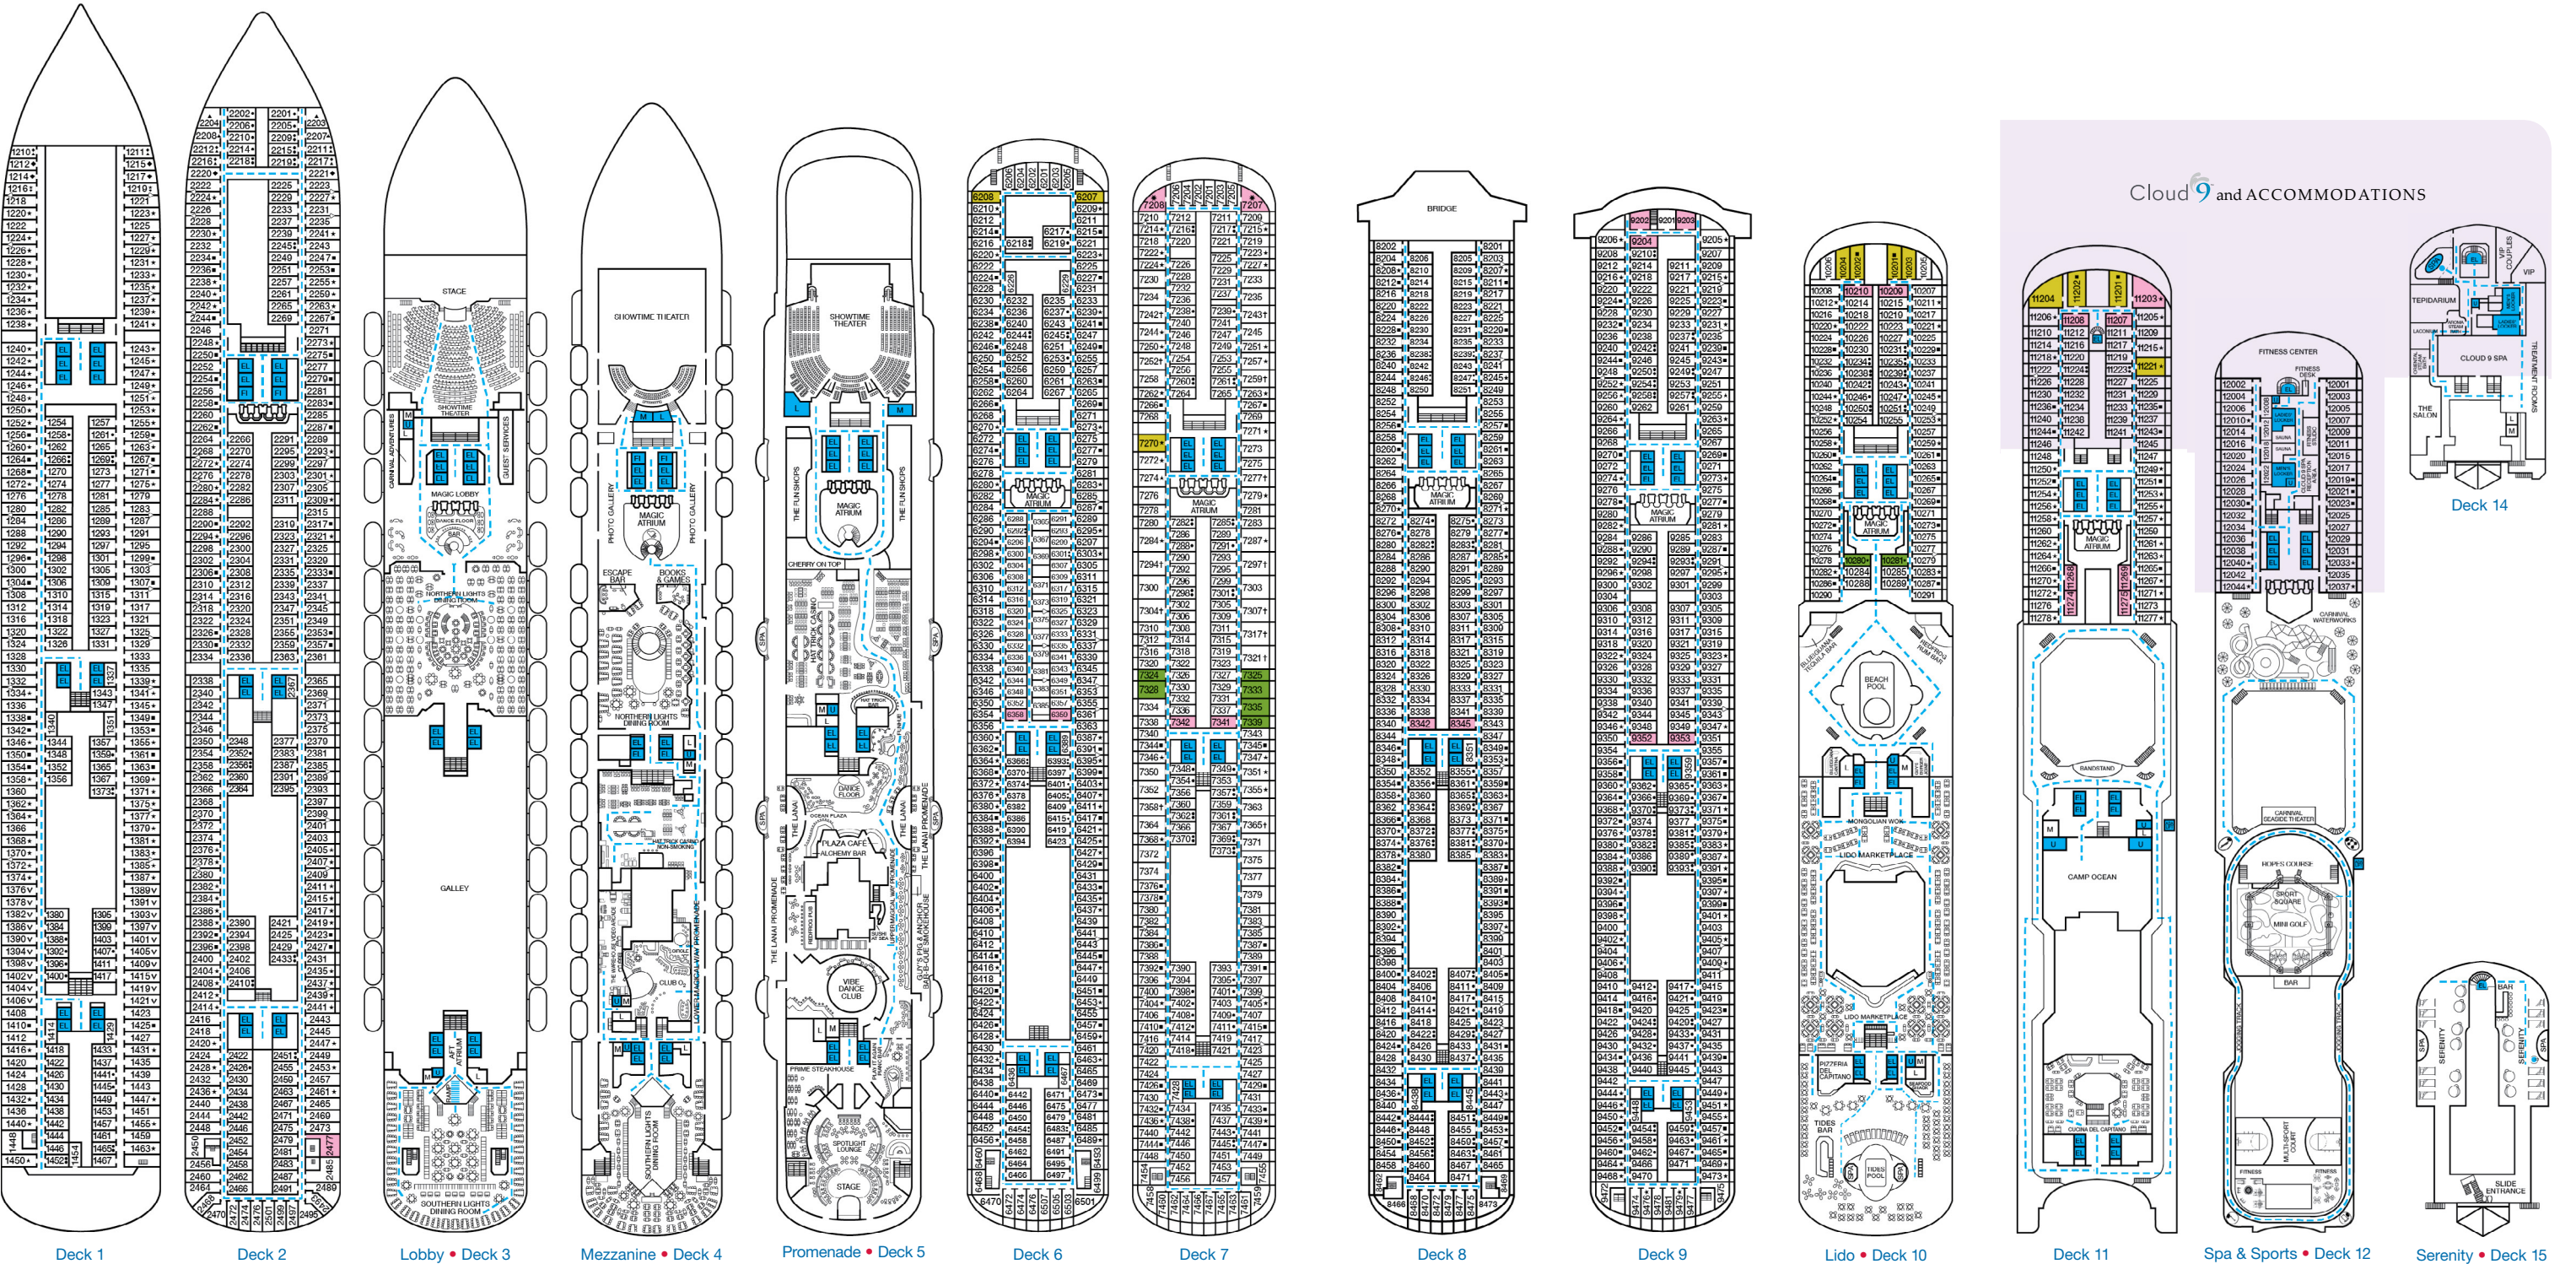

Gross Tonnage: 130,000 Length: 1,004 Feet Beam: 122 Feet  
 Cruising Speed: 20 Knots Guest Capacity: 3,690 (Double Occupancy)  
 Total Staff: 1,367 Registry: Panama

Deck 1 Deck 2

Lobby • Deck 3 Mezzanine • Deck 4 Promenade • Deck 5

Deck 6 Deck 7

Deck 8 Deck 9

Lido • Deck 10

Deck 11 Spa & Sports • Deck 12 Serenity • Deck 15

## ACCOMMODATIONS SYMBOL LEGEND

- ▲ Twin Bed and Single Sofa Bed
- ★ 2 Twin Beds (convert to King) and Single Sofa Bed
- 2 Twin Beds (convert to King) and 1 Upper Pullman
- 2 Twin Beds (convert to King) and 2 Upper Pullmans
- 2 Twin Beds (convert to King), Single Sofa Bed and 1 Upper Pullman
- † 2 Twin Beds (convert to King) and Double Sofa Bed
- ▼ 2 Twin Beds (convert to King), Single Sofa Bed and 2 Upper Pullmans
- ◆ Stateroom with 2 Porthole Windows
- ◊ Connecting staterooms (ideal for families and groups of friends)
- ✱ Twin Beds do not convert to a King Bed.
- U Unisex Wheelchair Accessible Restroom
- 🚭 All accommodations are non-smoking.
- Accessible Routes including Ramps
- Restrooms, Elevators, Lifts and other Accessible Areas
- Fully Accessible Staterooms (FAC)
- Fully Accessible Staterooms - Single Side Approach (FAC-SSA)
- Ambulatory Accessible Staterooms (AAC)

Gross Tonnage: 130,000 Length: 1,004 Feet Beam: 122 Feet Cruising Speed: 20 Knots  
Guest Capacity: 3,690 (Double Occupancy) Total Staff: 1,367 Registry: Panama