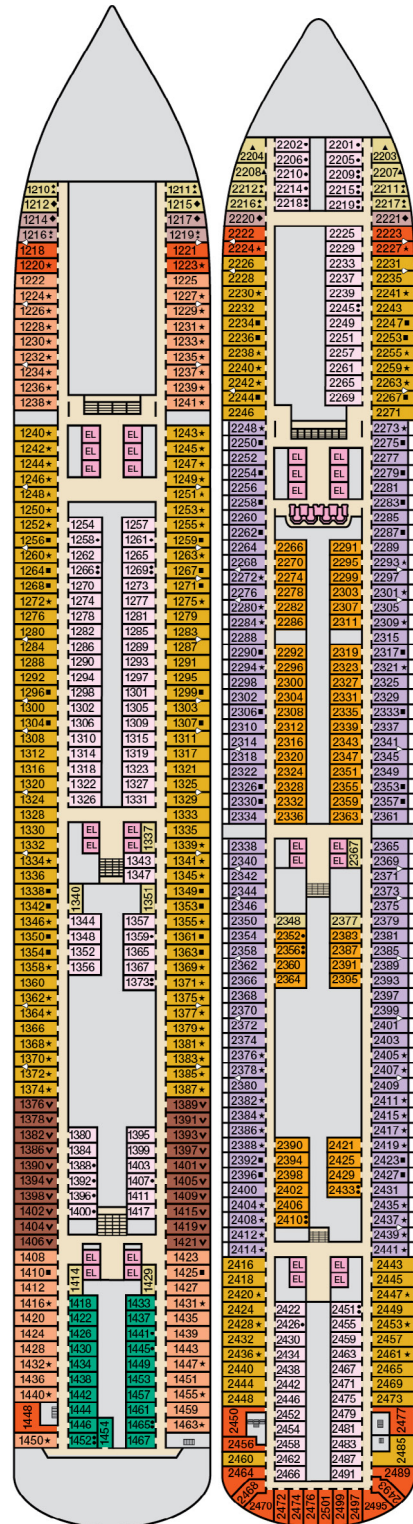

ACCOMMODATIONS SYMBOL LEGEND

- ▲ Twin Bed and Single Sofa Bed
- ★ 2 Twin Beds (convert to King) and Single Sofa Bed
- 2 Twin Beds (convert to King) and 1 Upper Pullman
- 2 Twin Beds (convert to King) and 2 Upper Pullmans
- 2 Twin Beds (convert to King), Single Sofa Bed and 1 Upper Pullman

- † 2 Twin Beds (convert to King) and Double Sofa Bed
- ▼ 2 Twin Beds (convert to King), Single Sofa Bed and 2 Upper Pullmans. Beds do not convert to King when both Upper Pullmans in use.
- ◆ Stateroom with 2 Porthole Windows
- ◁ Connecting staterooms (ideal for families and groups of friends)
- \* Twin Beds do not convert to a King Bed
- U Unisex Wheelchair Accessible Restroom

6L 6M JS Staterooms and suites with obstructed views: 1440, 1459, 2448, 2473, 9205, 9206.

All accommodations are non-smoking.  
 Accessible staterooms are available for guests with disabilities. Please contact Guest Access Services at 1-800-438-6744 ext. 70025 for details, or visit <http://www.carnival.com/about-carnival/special-needs>

Gross Tonnage: 130,000 Length: 1,004 Feet Beam: 122 Feet  
 Cruising Speed: 20 Knots Guest Capacity: 3,690 (Double Occupancy)  
 Total Staff: 1,367 Registry: Panama

Deck 1 Deck 2

Lobby • Deck 3 Mezzanine • Deck 4 Promenade • Deck 5