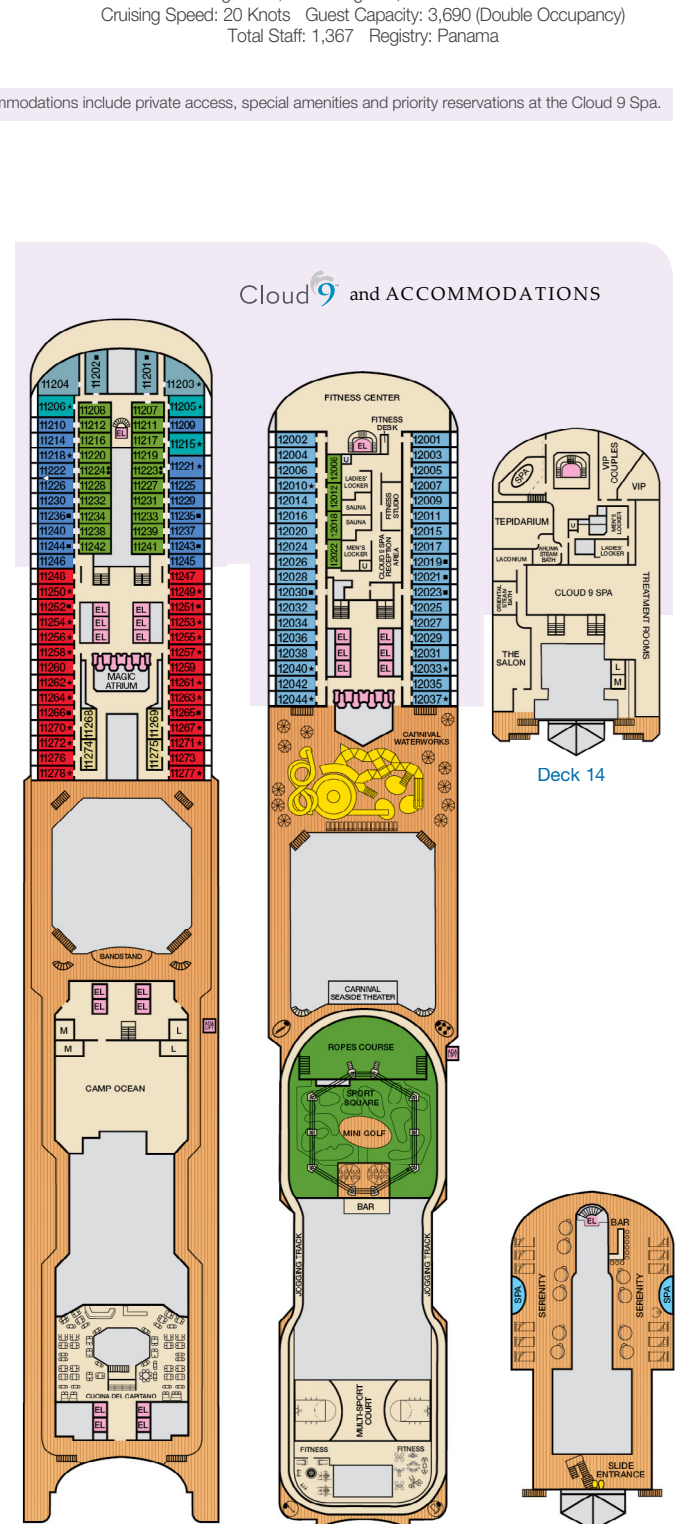

CATEGORIES

- 1A Interior Upper/Lower
  - PT Porthole
  - 4A 4B 4C 4D 4E 4F 4G 4H Interior
  - 4J Interior with Picture Window (obstructed views)
  - 6A Ocean View
  - 6L 6M 6N Deluxe Ocean View
  - 7C Cove Balcony
  - 8A 8B 8C 8D 8E 8F 8G Balcony
  - 8H 8N Aft-View Extended Balcony
  - 9C Premium Vista Balcony
  - JS Junior Suite
  - OS Ocean Suite
  - CS Grand Suite
  - 4S Interior
  - 6S Ocean View (obstructed views)
  - 8P 8S Balcony
  - SS Suite
- Spa accommodations include private access, special amenities and priority reservations at the Cloud 9 Spa.

Gross Tonnage: 130,000 Length: 1,004 Feet Beam: 122 Feet  
 Cruising Speed: 20 Knots Guest Capacity: 3,690 (Double Occupancy)  
 Total Staff: 1,367 Registry: Panama

Deck 1 Deck 2

Lobby • Deck 3 Mezzanine • Deck 4 Promenade • Deck 5

Deck 6 Deck 7

Deck 8 Deck 9

Lido • Deck 10

Deck 11 Spa & Sports • Deck 12 Serenity • Deck 15

## ACCOMMODATIONS SYMBOL LEGEND

- ▲ Twin Bed and Single Sofa Bed
- ★ 2 Twin Beds (convert to King) and Single Sofa Bed
- 2 Twin Beds (convert to King) and 1 Upper Pullman
- 2 Twin Beds (convert to King) and 2 Upper Pullmans
- 2 Twin Beds (convert to King), Single Sofa Bed and 1 Upper Pullman
- † 2 Twin Beds (convert to King) and Double Sofa Bed
- ▼ 2 Twin Beds (convert to King), Single Sofa Bed and 2 Upper Pullmans
- ◆ Stateroom with 2 Porthole Windows
- ◊ Connecting staterooms (ideal for families and groups of friends)
- ✱ Twin Beds do not convert to a King Bed.
- U Unisex Wheelchair Accessible Restroom
- 🚭 All accommodations are non-smoking.
- Accessible Routes including Ramps
- Restrooms, Elevators, Lifts and other Accessible Areas
- Fully Accessible Staterooms (FAC)
- Fully Accessible Staterooms - Single Side Approach (FAC-SSA)
- Ambulatory Accessible Staterooms (AAC)