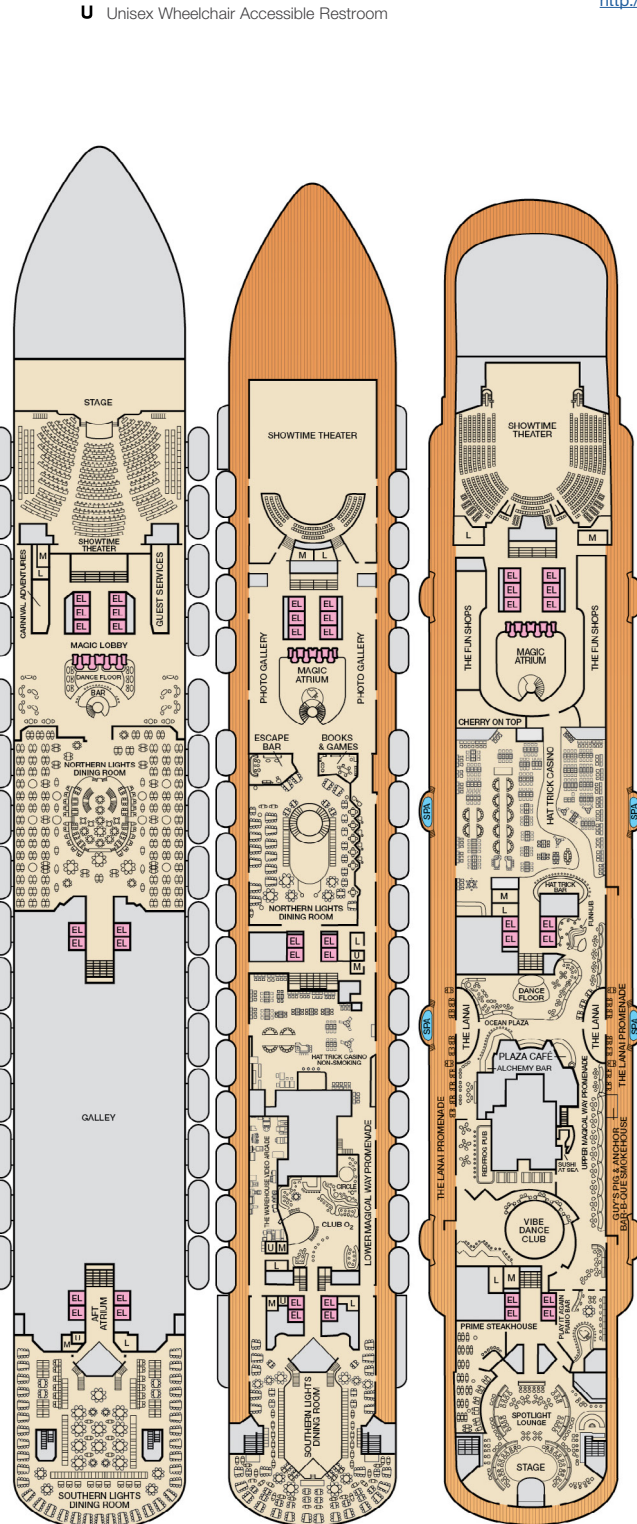

CATEGORIES

- 1A Interior Upper/Lower
  - PT Porthole
  - 4A 4B 4C 4D 4E 4F 4G 4H Interior
  - 4J Interior with Picture Window (obstructed views)
  - 6A Ocean View
  - 6L 6M 6N Deluxe Ocean View
  - 7C Cove Balcony
  - 8A 8B 8C 8D 8E 8F 8G Balcony
  - 8H 8N Aft-View Extended Balcony
  - 9C Premium Vista Balcony
  - JS Junior Suite
  - OS Ocean Suite
  - CS Grand Suite
  - 4S Interior
  - 6S Ocean View (obstructed views)
  - 8P 8S Balcony
  - SS Suite
- Spa accommodations include private access, special amenities and priority reservations at the Cloud 9 Spa.

Gross Tonnage: 130,000 Length: 1,004 Feet Beam: 122 Feet  
 Cruising Speed: 20 Knots Guest Capacity: 3,690 (Double Occupancy)  
 Total Staff: 1,367 Registry: Panama

Deck 1 Deck 2

Lobby • Deck 3 Mezzanine • Deck 4 Promenade • Deck 5

Deck 6 Deck 7

Deck 8 Deck 9

Lido • Deck 10

Deck 11 Spa & Sports • Deck 12 Serenity • Deck 15

## ACCOMMODATIONS SYMBOL LEGEND

- ▲ Twin Bed and Single Sofa Bed
- ★ 2 Twin Beds (convert to King) and Single Sofa Bed
- 2 Twin Beds (convert to King) and 1 Upper Pullman
- 2 Twin Beds (convert to King) and 2 Upper Pullmans
- 2 Twin Beds (convert to King), Single Sofa Bed and 1 Upper Pullman
- † 2 Twin Beds (convert to King) and Double Sofa Bed
- ▼ 2 Twin Beds (convert to King), Single Sofa Bed and 2 Upper Pullmans
- ◆ Stateroom with 2 Porthole Windows
- ◊ Connecting staterooms (ideal for families and groups of friends)
- ✱ Twin Beds do not convert to a King Bed.
- U Unisex Wheelchair Accessible Restroom
- 🚭 All accommodations are non-smoking.
- Accessible Routes including Ramps
- Restrooms, Elevators, Lifts and other Accessible Areas
- Fully Accessible Staterooms (FAC)
- Fully Accessible Staterooms - Single Side Approach (FAC-SSA)
- Ambulatory Accessible Staterooms (AAC)