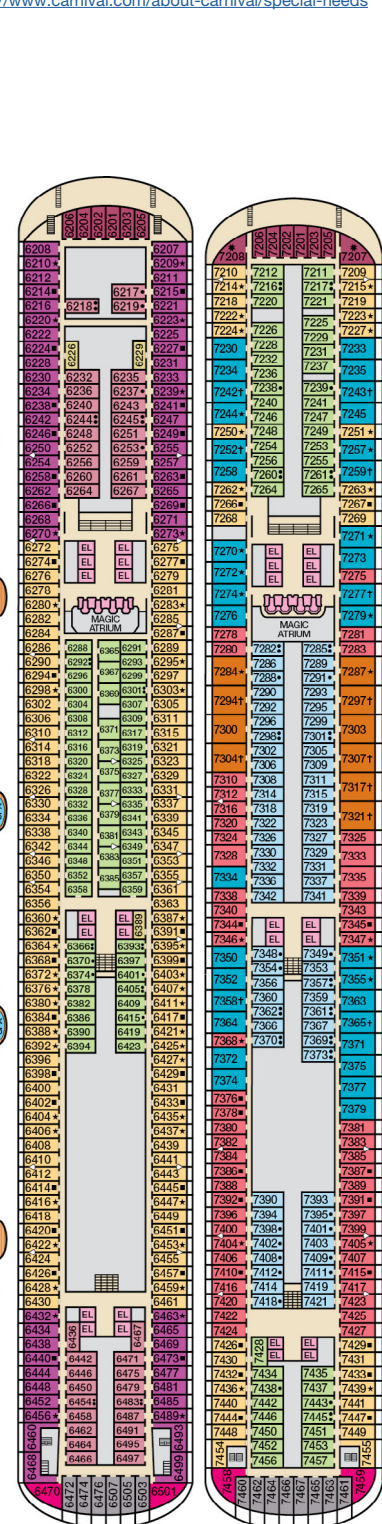

CATEGORIES

- 1A Interior Upper/Lower
  - PT Porthole
  - 4A 4B 4C 4D 4E 4F 4G 4H Interior
  - 4J Interior with Picture Window (obstructed views)
  - 6A Ocean View
  - 6L 6M 6N Deluxe Ocean View
  - 7C Cove Balcony
  - 8A 8B 8C 8D 8E 8F 8G Balcony
  - 8H 8N Aft-View Extended Balcony
  - 9C Premium Vista Balcony
  - JS Junior Suite
  - OS Ocean Suite
  - CS Grand Suite
  - 4S Interior
  - 6S Ocean View (obstructed views)
  - 8P 8S Balcony
  - SS Suite
- Spa accommodations include private access, special amenities and priority reservations at the Cloud 9 Spa.

Gross Tonnage: 130,000 Length: 1,004 Feet Beam: 122 Feet  
 Cruising Speed: 20 Knots Guest Capacity: 3,690 (Double Occupancy)  
 Total Staff: 1,367 Registry: Panama

Deck 1 Deck 2

Lobby • Deck 3 Mezzanine • Deck 4 Promenade • Deck 5

Deck 6 Deck 7

Deck 8 Deck 9

Lido • Deck 10

Deck 11 Spa & Sports • Deck 12 Serenity • Deck 15

Gross Tonnage: 130,000 Length: 1,004 Feet Beam: 122 Feet Cruising Speed: 20 Knots  
Guest Capacity: 3,690 (Double Occupancy) Total Staff: 1,367 Registry: Panama