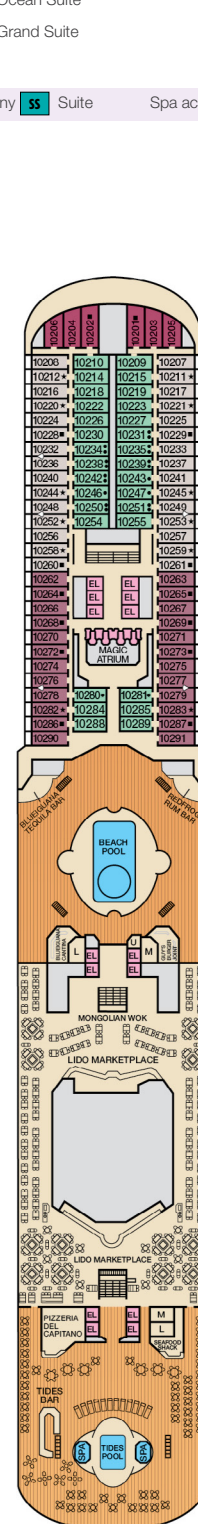

ACCOMMODATIONS SYMBOL LEGEND

- ▲ Twin Bed and Single Sofa Bed
- ★ 2 Twin Beds (convert to King) and Single Sofa Bed
- 2 Twin Beds (convert to King) and 1 Upper Pullman
- 2 Twin Beds (convert to King) and 2 Upper Pullmans
- 2 Twin Beds (convert to King), Single Sofa Bed and 1 Upper Pullman

- † 2 Twin Beds (convert to King) and Double Sofa Bed
- ▼ 2 Twin Beds (convert to King), Single Sofa Bed and 2 Upper Pullmans. Beds do not convert to King when both Upper Pullmans in use.
- ◆ Stateroom with 2 Porthole Windows
- ◁ Connecting staterooms (ideal for families and groups of friends)
- \* Twin Beds do not convert to a King Bed
- U Unisex Wheelchair Accessible Restroom

Gross Tonnage: 130,000 Length: 1,004 Feet Beam: 122 Feet  
 Cruising Speed: 20 Knots Guest Capacity: 3,690 (Double Occupancy)  
 Total Staff: 1,367 Registry: Panama

Deck 1 Deck 2

Lobby • Deck 3 Mezzanine • Deck 4 Promenade • Deck 5

Deck 6 Deck 7

Deck 8 Deck 9

Lido • Deck 10

Deck 11 Spa & Sports • Deck 12 Serenity • Deck 15