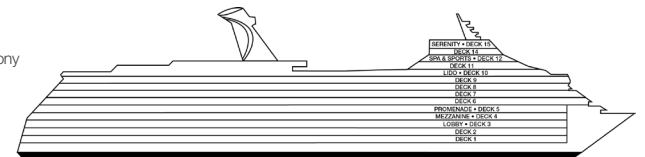

- † 2 Twin Beds (convert to King) and Double Sofa Bed
- ▼ 2 Twin Beds (convert to King), Single Sofa Bed and 2 Upper Pullmans. Beds do not convert to King when both Upper Pullmans in use.
- Stateroom with 2 Porthole Windows
- ◁ Connecting staterooms (ideal for families and groups of friends)
- Twin Beds do not convert to a King Bed
- U Unisex Wheelchair Accessible Restroom

6L 6M JS Staterooms and suites with obstructed views: 1440, 1459, 2448, 2473, 9205, 9206.

All accommodations are non-smoking.
Accessible staterooms are available for guests with disabilities. Please contact Guest Access Services at 1-800-438-6744 ext. 70025 for details, or visit <http://www.carnival.com/about-carnival/special-needs>

CATEGORIES

1. 1A Interior Upper/Lower
   - PT Porthole
   - 4A 4B 4C 4D 4E 4F 4G 4H Interior
   - 4J Interior with Picture Window (obstructed views)
   - 6A Ocean View
   - 6L 6M 6N Deluxe Ocean View
   - 7C Cove Balcony
   - 8A 8B 8C 8D 8E 8F 8G Balcony
   - 8H 8N Aft-View Extended Balcony
   - 9C Premium Vista Balcony
   - JS Junior Suite
   - OS Ocean Suite
   - CS Grand Suite
   - 4S Interior
   - 6S Ocean View (obstructed views)
   - 8P 8S Balcony
   - SS Suite
2. Spa accommodations include private access, special amenities and priority reservations at the Cloud 9 Spa.

Gross Tonnage: 130,000 Length: 1,004 Feet Beam: 122 Feet
Cruising Speed: 20 Knots Guest Capacity: 3,690 (Double Occupancy)
Total Staff: 1,367 Registry: Panama