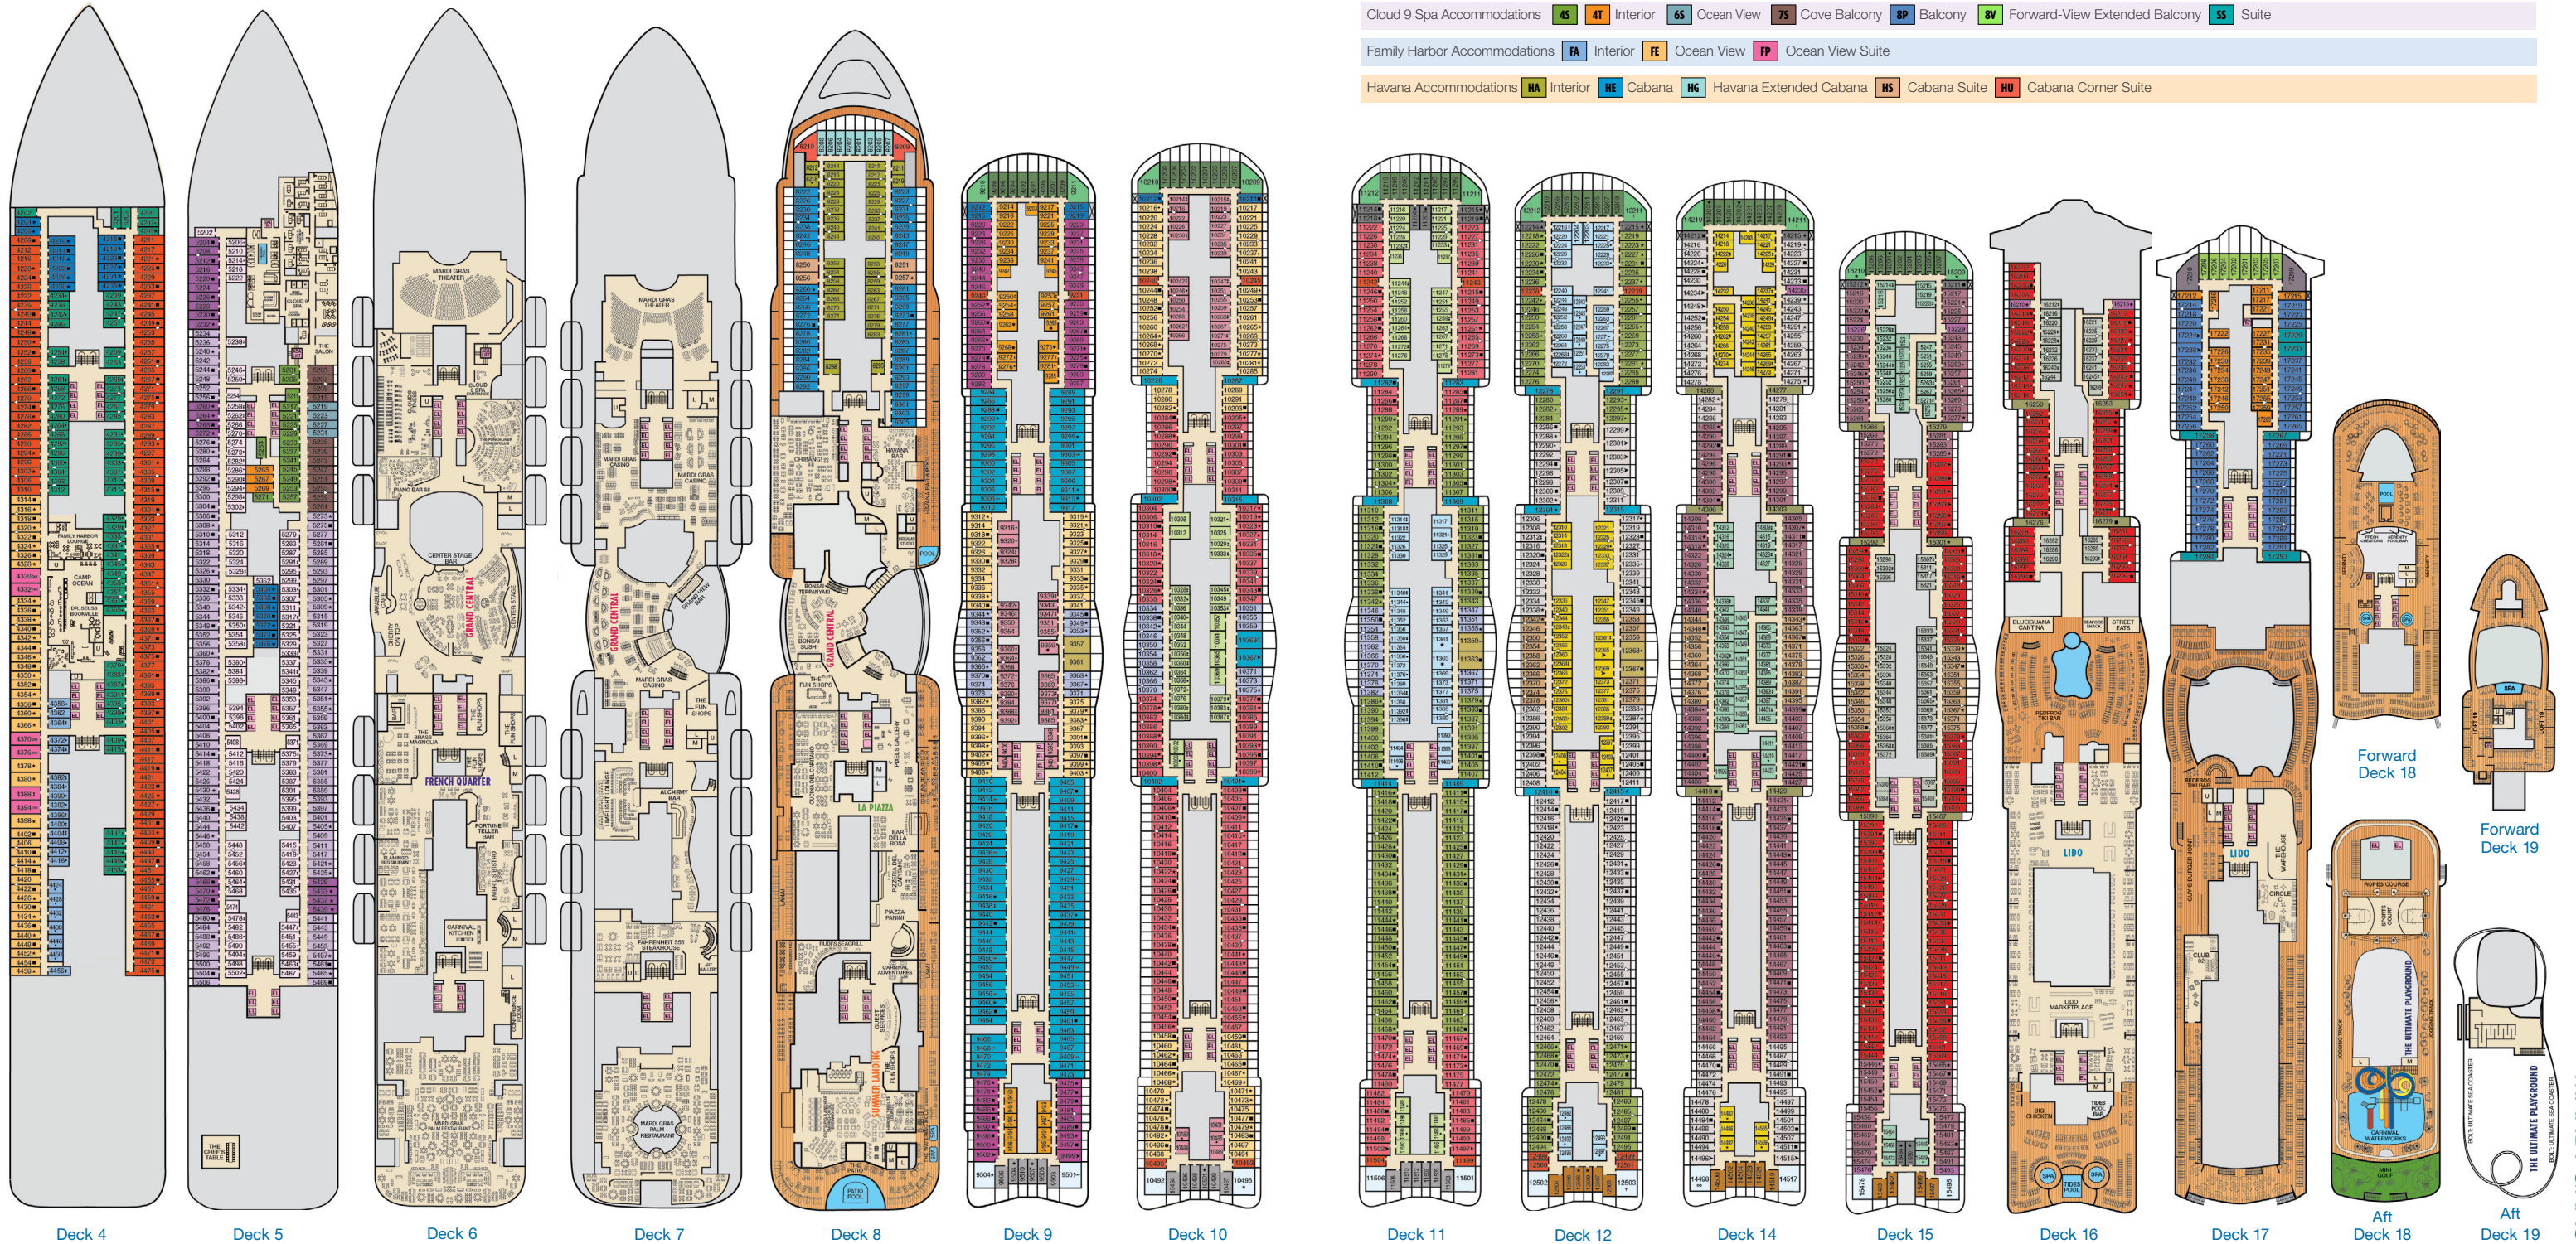

CATEGORIES

- 4A 4B 4C 4D 4E 4F 4G 4H 4I Interior
- 4N 4O Premium Interior
- 6A 6B Ocean View
- 7C Cove Balcony
- 7X 7Y Junior Balcony
- 8A 8B 8C 8D 8E 8F 8G Balcony
- 8J 8K Extended Balcony
- 8L Forward-View Extended Balcony
- 8M 8N Aft-View Extended Balcony
- 0S 0T Ocean Suite
- DS Carnival Excel Suite
- KS Carnival Excel Corner Suite
- LS Carnival Excel Aft Suite
- SV Carnival Excel Presidential Suite

Gross Tonnage: 180,800 Length: 1130 feet Beam: 137 feet
 Cruising Speed: 17 Knots Guest Capacity: 5,270 (Double Occupancy)
 Total Staff: 1,735 Registry: The Bahamas

Cloud 9 Spa Accommodations 4S 4T Interior 6S Ocean View 7S Cove Balcony 8P Balcony 8V Forward-View Extended Balcony SS Suite

Family Harbor Accommodations FA Interior FE Ocean View FP Ocean View Suite

Havana Accommodations HA Interior HE Cabana HG Havana Extended Cabana HS Cabana Suite HU Cabana Corner Suite

Forward Deck 18

Forward Deck 19

Spa accommodations include private access, special amenities and priority reservations at the Cloud 9 Spa.

Gross Tonnage: 180,800 Length: 1130 feet Beam: 137 feet
 Cruising Speed: 17 Knots Guest Capacity: 5,270 (Double Occupancy)
 Total Staff: 1,735 Registry: The Bahamas