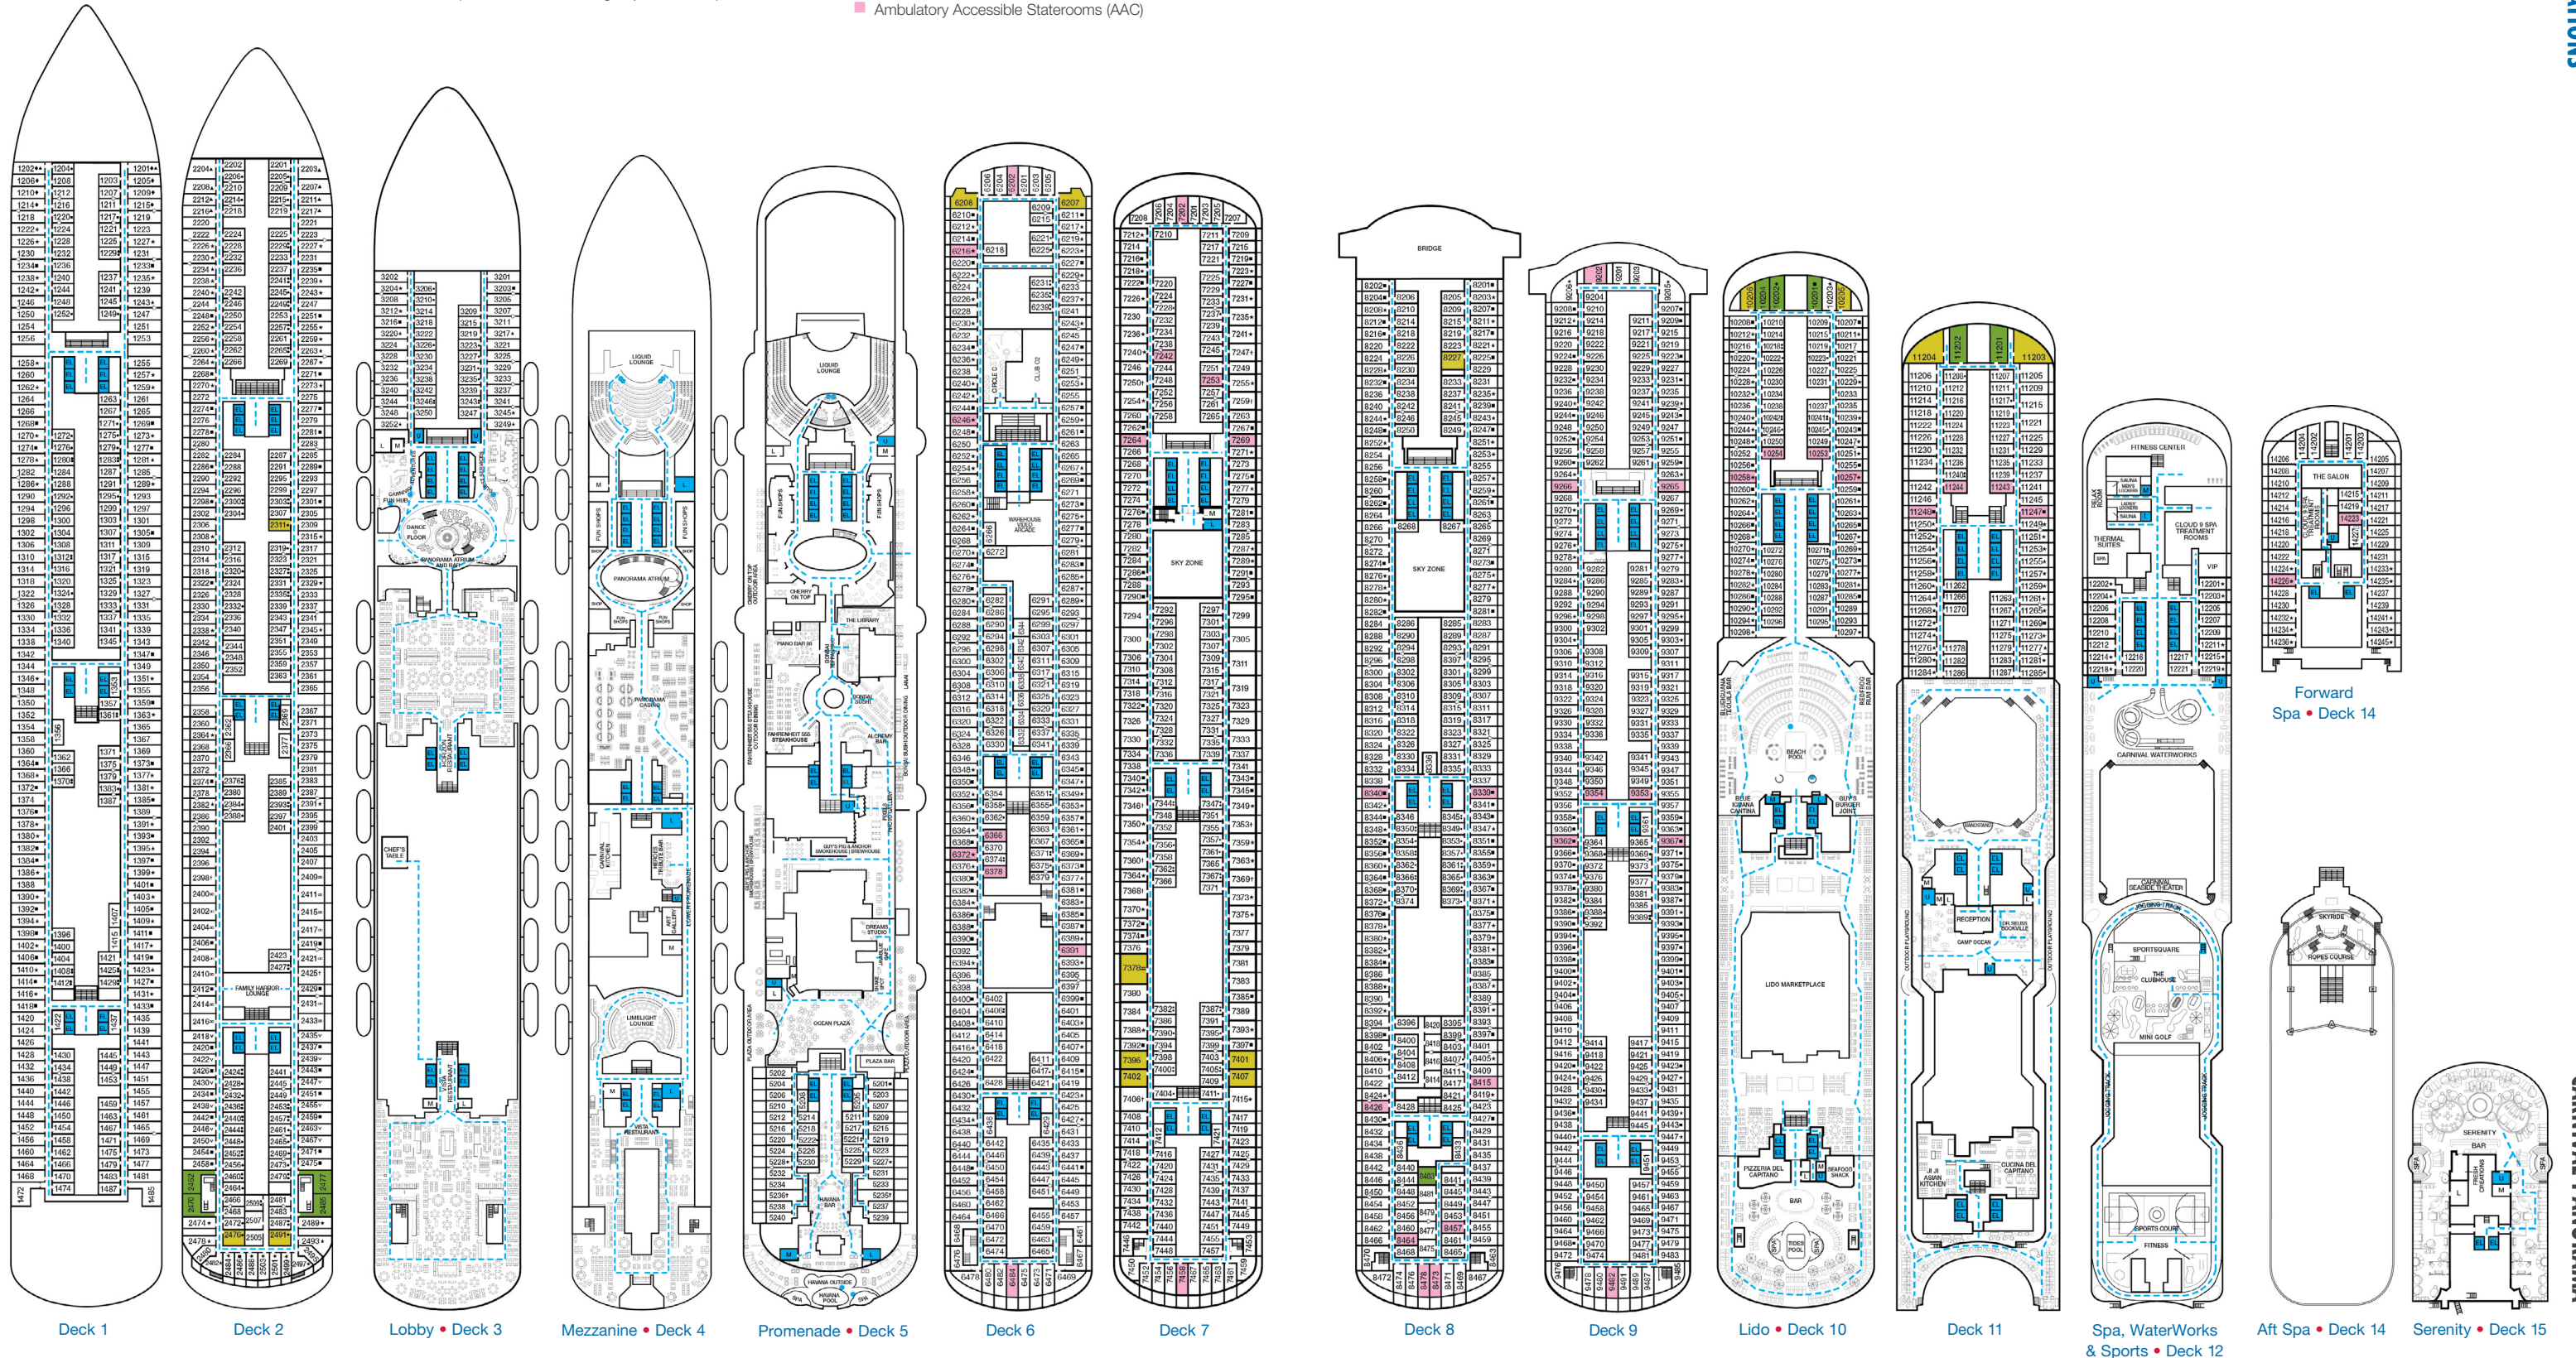

Gross Tonnage: 133,500 Length: 1,055 feet Beam: 122 feet
 Cruising Speed: 18 Knots Guest Capacity: 4,008 (Double Occupancy)
 Total Staff: 1,450 Registry: Panama

Forward Spa • Deck 14

Spa, WaterWorks & Sports • Deck 12

CARNIVAL PANORAMA®

ACCOMMODATIONS SYMBOL LEGEND

- ▲ Twin Bed and Single Sofa Bed
- ★ 2 Twin Beds (convert to King) and Single Sofa Bed
- 2 Twin Beds (convert to King) and 1 Upper Pullman
- ⋮ 2 Twin Beds (convert to King) and 2 Upper Pullmans
- 2 Twin Beds (convert to King), Single Sofa Bed and 1 Upper Pullman
- † 2 Twin Beds (convert to King) and Double Sofa Bed
- ▼ 2 Twin Beds (convert to King), Single Sofa Bed and 2 Upper Pullmans. Beds do not convert to King when both Upper Pullmans in use.
- ⊗ 2 Twin Beds (convert to King), Double Sofa Bed and 1 Upper Pullman
- ▬ 2 Twin Beds (convert to King), Single Sofa Bed with Convertible Bunk
- ◆ Stateroom with 2 Porthole Windows
- △ Connecting Staterooms (ideal for families and groups of friends)

- * Twin Beds do not convert to a King Bed.
- U Unisex Wheelchair Accessible Restroom
- Ⓜ All accommodations are non-smoking.
- Accessible Routes including Ramps
- Restrooms, Elevators, Lifts and other Accessible Areas
- Fully Accessible Staterooms (FAC)
- Fully Accessible Staterooms – Single Side Approach (FAC-SSA)
- Ambulatory Accessible Staterooms (AAC)

DECK PLANS

Please contact Guest Access Services for specific ship accessibility features. You may also visit <https://www.carnival.com/about-carnival/special-needs.aspx>

Gross Tonnage: 133,500 Length: 1,055 feet Beam: 122 feet
Cruising Speed: 18 Knots Guest Capacity: 4,008 (Double Occupancy)
Total Staff: 1,450 Registry: Panama