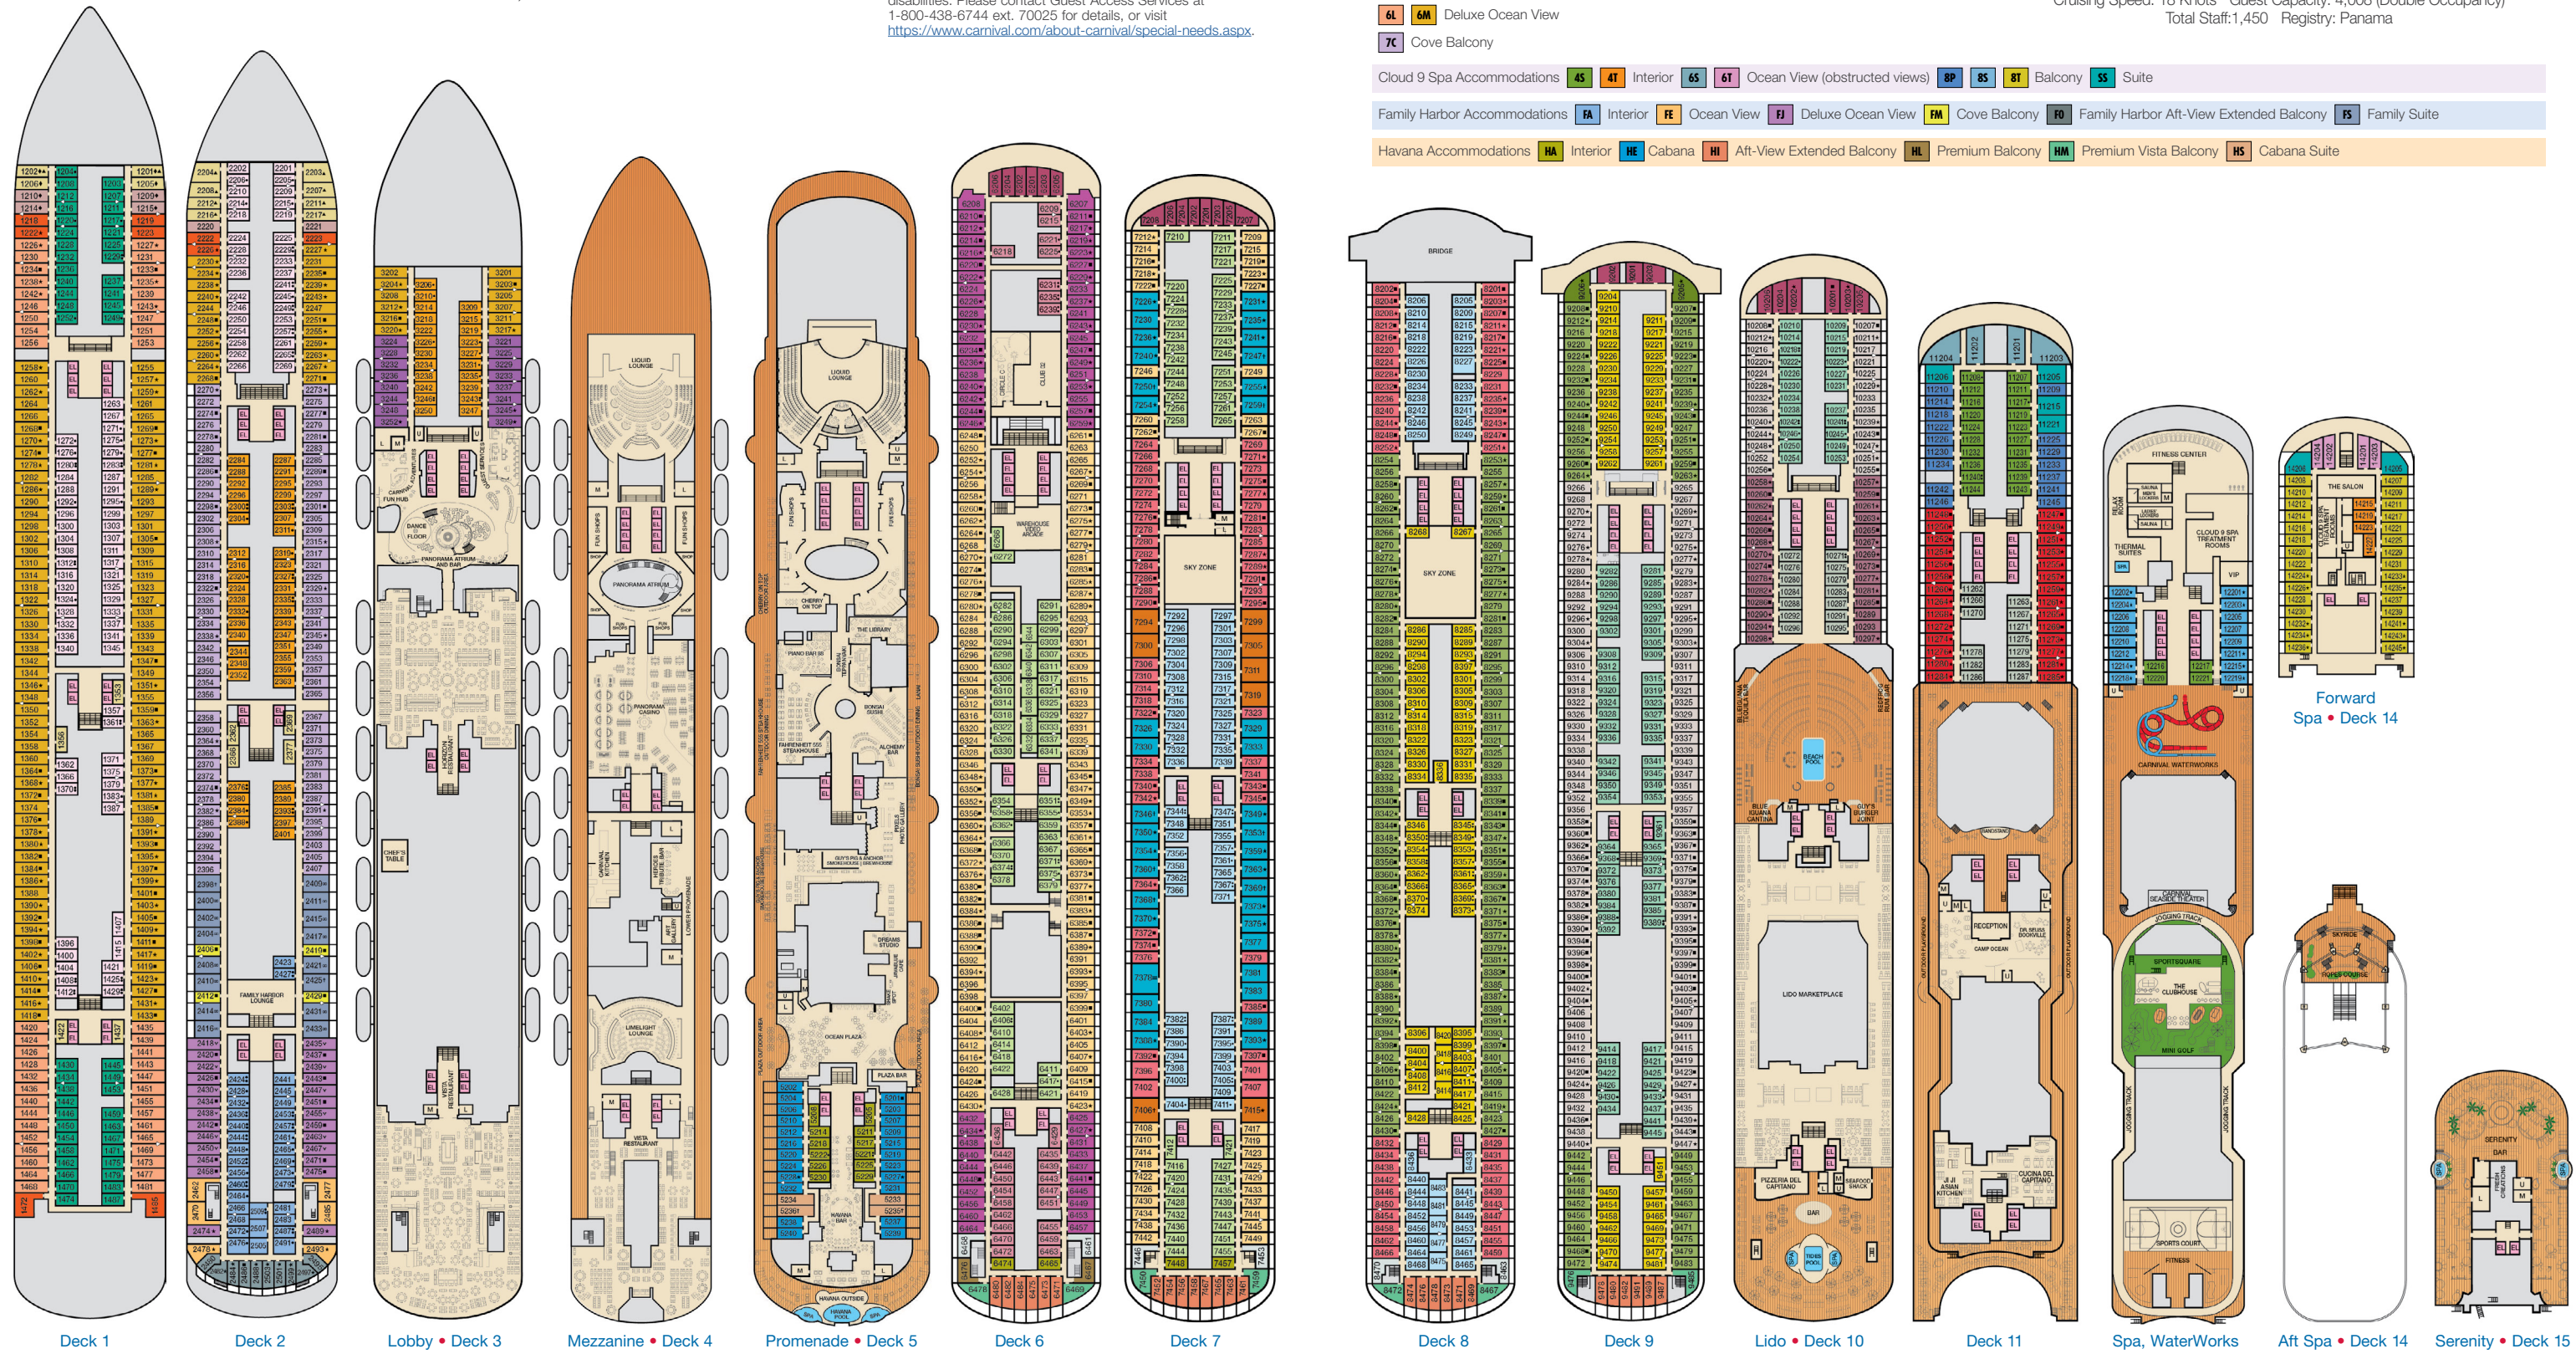

CATEGORIES

1A Interior Upper/Lower	8A Balcony
P1 Porthole	8B Balcony
4A Interior	8C Balcony
4B Interior	8D Balcony
4C Interior	8E Balcony
4D Interior	8F Balcony
4E Interior	8G Balcony
4F Interior	9B Premium Balcony
4G Interior	J5 Junior Suite
4H Interior	O5 Ocean Suite
4I Interior	G5 Grand Suite
4J Interior with Picture Window (obstructed views)	
6A Ocean View	
6B Ocean View	
6L Deluxe Ocean View	
6M Deluxe Ocean View	
7C Cove Balcony	

Cloud 9 Spa Accommodations	4S Interior	4T Interior	6S Ocean View (obstructed views)	6T Ocean View (obstructed views)	8P Balcony	8S Balcony	8T Balcony	SS Suite
Family Harbor Accommodations	FA Interior	FE Ocean View	FJ Deluxe Ocean View	FM Cove Balcony	FO Family Harbor Aft-View Extended Balcony	FS Family Suite		
Havana Accommodations	HA Interior	HE Cabana	HI Aft-View Extended Balcony	HL Premium Balcony	HM Premium Vista Balcony	HS Cabana Suite		

Gross Tonnage: 133,500 Length: 1,055 feet Beam: 122 feet
 Cruising Speed: 18 Knots Guest Capacity: 4,008 (Double Occupancy)
 Total Staff: 1,450 Registry: Panama

Forward Spa • Deck 14

Spa, WaterWorks & Sports • Deck 12

DECK PLANS

Please contact Guest Access Services for specific ship accessibility features. You may also visit <https://www.carnival.com/about-carnival/special-needs.aspx>

Gross Tonnage: 133,500 Length: 1,055 feet Beam: 122 feet
Cruising Speed: 18 Knots Guest Capacity: 4,008 (Double Occupancy)
Total Staff: 1,450 Registry: Panama