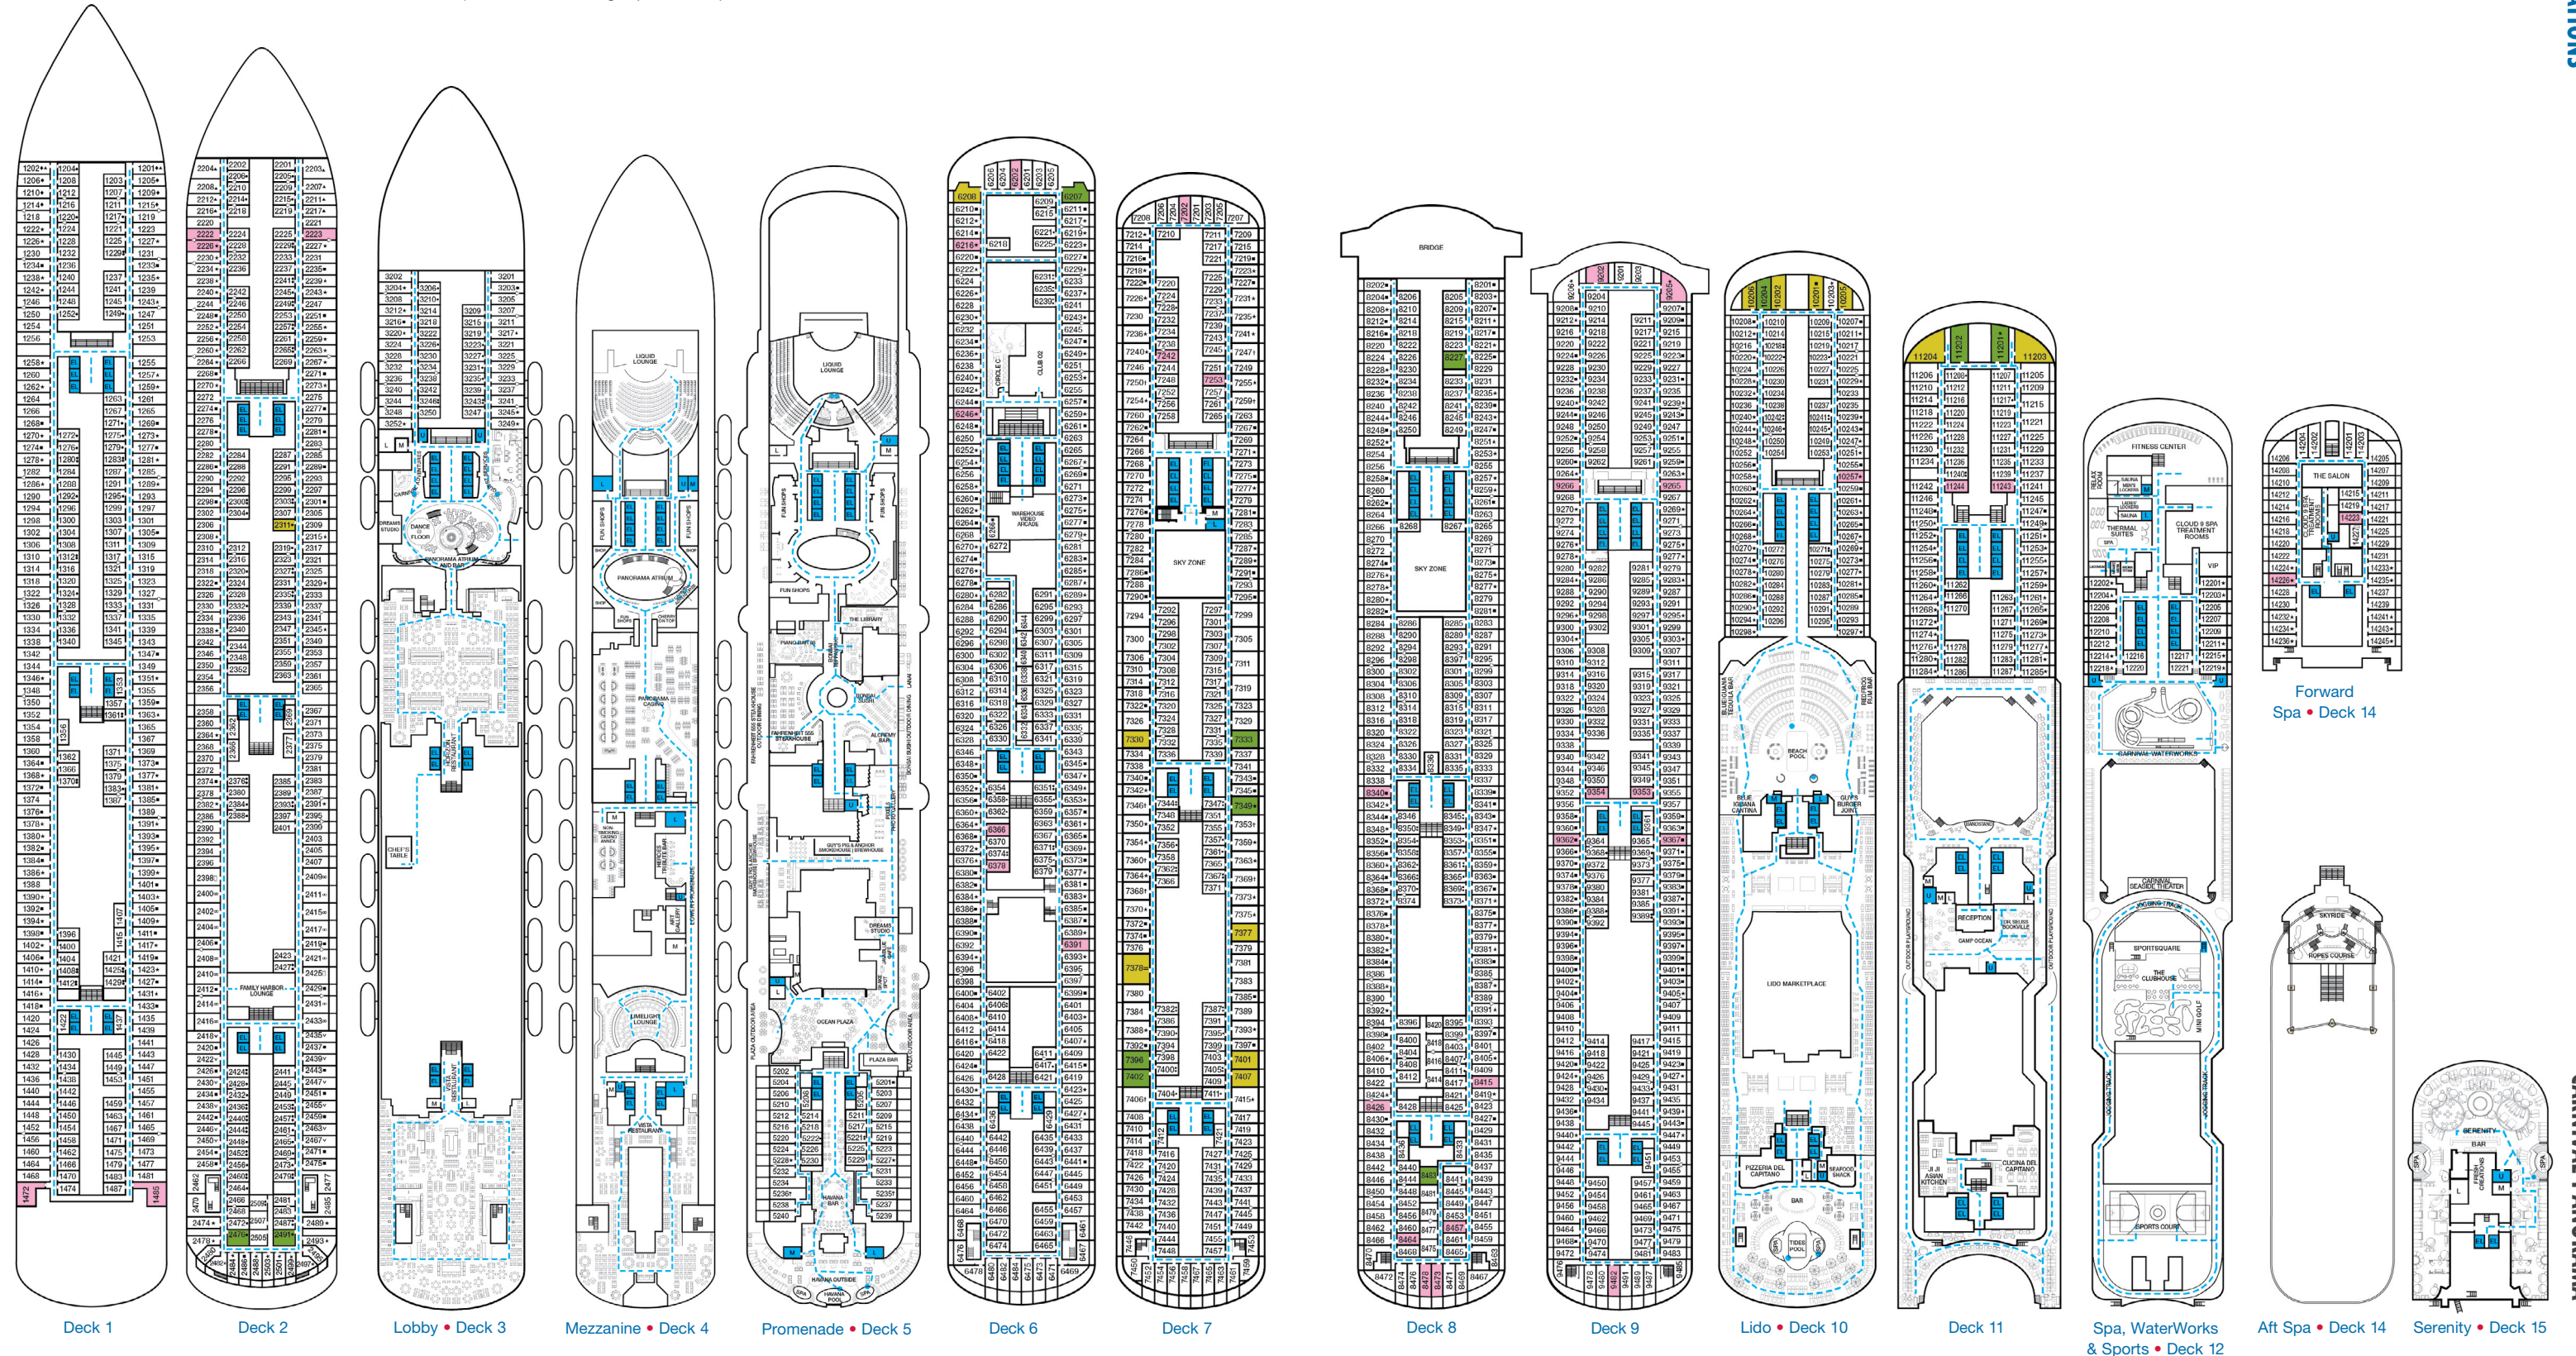

Gross Tonnage: 133,500 Length: 1,055 feet Beam: 122 feet
 Cruising Speed: 18 Knots Guest Capacity: 4,008 (Double Occupancy)
 Total Staff: 1,450 Registry: Panama

Forward Spa • Deck 14

Spa, WaterWorks & Sports • Deck 12

CARNIVAL PANORAMA®

ACCOMMODATIONS SYMBOL LEGEND

- * Twin Beds do not convert to a King Bed
- ▲ Twin Bed and Single Sofa Bed
- ★ 2 Twin Beds (convert to King) and Single Sofa Bed
- 2 Twin Beds (convert to King) and 1 Upper Pullman
- 2 Twin Beds (convert to King) and 2 Upper Pullmans
- 2 Twin Beds (convert to King), Single Sofa Bed and 1 Upper Pullman
- † 2 Twin Beds (convert to King) and Double Sofa Bed

- ▼ 2 Twin Beds (convert to King), Single Sofa Bed and 2 Upper Pullmans. Beds do not convert to King when both Upper Pullmans in use.
- ⊗ 2 Twin Beds (convert to King), Double Sofa Bed and 1 Upper Pullman
- ▬ 2 Twin Beds (convert to King), Single Sofa Bed with Convertible Bunk
- ◆ Stateroom with 2 Porthole Windows
- △ Connecting Staterooms (ideal for families and groups of friends)

DECK PLANS

Please contact Guest Access Services for specific ship accessibility features. You may also visit <https://www.carnival.com/about-carnival/special-needs.aspx>

Gross Tonnage: 133,500 Length: 1,055 feet Beam: 122 feet
Cruising Speed: 18 Knots Guest Capacity: 4,008 (Double Occupancy)
Total Staff: 1,450 Registry: Panama