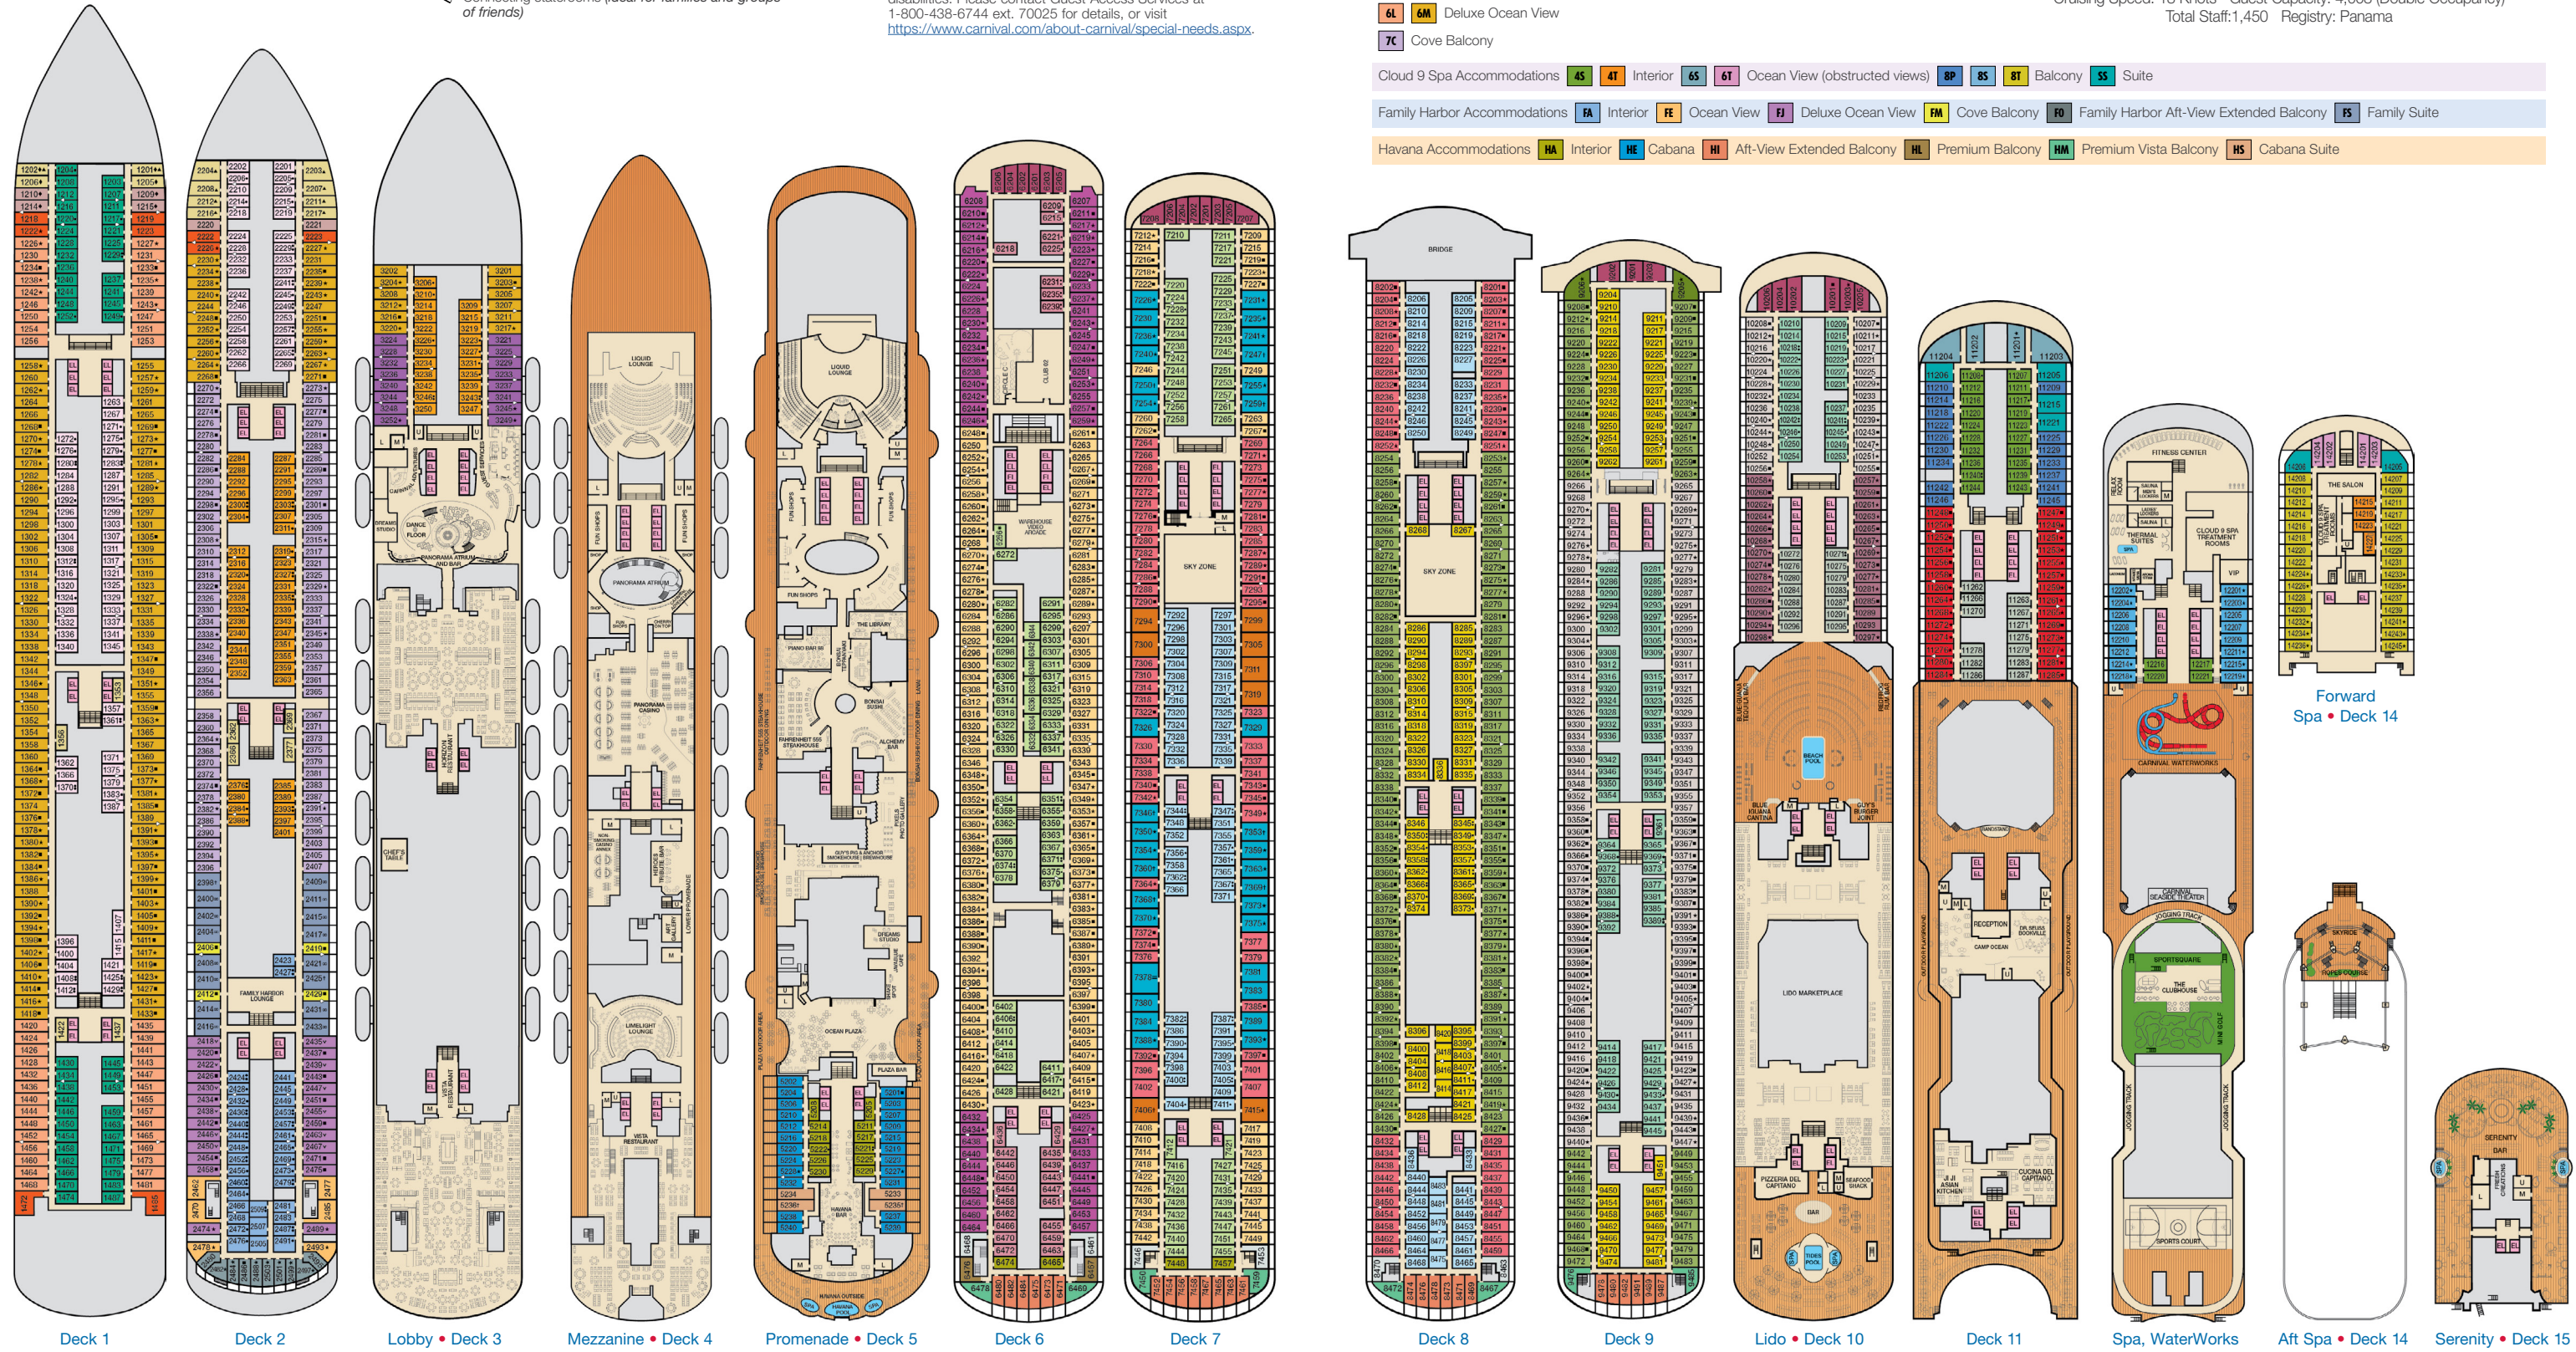

ACCOMMODATIONS SYMBOL LEGEND

- * Twin Beds do not convert to a King Bed
- ▲ Twin Bed and Single Sofa Bed
- ★ 2 Twin Beds (convert to King) and Single Sofa Bed
- 2 Twin Beds (convert to King) and 1 Upper Pullman
- 2 Twin Beds (convert to King) and 2 Upper Pullmans
- 2 Twin Beds (convert to King), Single Sofa Bed and 1 Upper Pullman
- † 2 Twin Beds (convert to King) and Double Sofa Bed
- ▼ 2 Twin Beds (convert to King), Single Sofa Bed and 2 Upper Pullmans. Beds do not convert to King when both Upper Pullmans in use.
- ∞ 2 Twin Beds (convert to King), Double Sofa Bed and 1 Upper Pullman
- ≡ 2 Twin Beds (convert to King), Single Sofa Bed with Convertible Bunk
- ◆ Stateroom with 2 Porthole Windows
- ◁ Connecting staterooms (ideal for families and groups of friends)

- * Twin Beds do not convert to a King Bed.
 - U Unisex Wheelchair Accessible Restroom
 - 4S Junior Suites with obstructed views: 9205, 9206.
 - 4B Staterooms with obstructed views: 3229, 3232, 3233, 3236, 3237, 3240, 3241, 3244, 3245, 3248, 3249 and 3252.
 - Ⓜ All accommodations are non-smoking.
- Accessible staterooms are available for guests with disabilities. Please contact Guest Access Services at 1-800-438-6744 ext. 70025 for details, or visit <https://www.carnival.com/about-carnival/special-needs.aspx>.

Gross Tonnage: 133,500 Length: 1,055 feet Beam: 122 feet
 Cruising Speed: 18 Knots Guest Capacity: 4,008 (Double Occupancy)
 Total Staff: 1,450 Registry: Panama

Forward Spa • Deck 14

Spa, WaterWorks & Sports • Deck 12

DECK PLANS

Please contact Guest Access Services for specific ship accessibility features. You may also visit <https://www.carnival.com/about-carnival/special-needs.aspx>

Gross Tonnage: 133,500 Length: 1,055 feet Beam: 122 feet
Cruising Speed: 18 Knots Guest Capacity: 4,008 (Double Occupancy)
Total Staff: 1,450 Registry: Panama