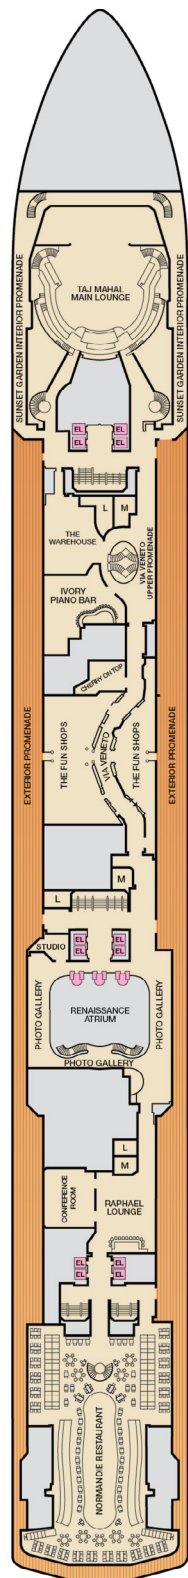

ACCOMMODATIONS SYMBOL LEGEND

- ★ 2 Twin Beds (convert to King) and Single Sofa Bed
- 2 Twin Beds (convert to King) and 1 Upper Pullman
- 2 Twin Beds (convert to King) and 2 Upper Pullmans
- 2 Twin Beds (convert to King), Single Sofa Bed and 1 Upper Pullman
- † 2 Twin Beds (convert to King) and Double Sofa Bed

- ≡ 2 Twin Beds (convert to King), Single Sofa Bed with Convertible Bunk
- ◁ Connecting staterooms (ideal for families and groups of friends)
- U Unisex Wheelchair Accessible Restroom

**4K** Staterooms with Picture Window instead of French Door: 4202, 4203, 4205, 4207.

CATEGORIES

- 4A 4B 4C 4D 4E Interior
- 4K Interior with Window (obstructed views)
- 6A Ocean View
- 7A Balcony (obstructed views)
- 8A 8B 8C 8D 8E 8F Balcony
- 8J 8K Extended Balcony
- 8M 8N Aft-View Extended Balcony
- 9A Premium Balcony (obstructed views)
- 9B Premium Balcony
- 9S Junior Suite
- 0S Ocean Suite
- VS Vista Suite
- CS Grand Suite

Gross Tonnage: 88,500 Length: 963 Feet Beam: 106 Feet  
 Cruising Speed: 22 Knots Guest Capacity: 2,134 (Double Occupancy)  
 Total Staff: 930 Registry: Panama

Riviera • Deck 1

Promenade • Deck 2

Atlantic • Deck 3