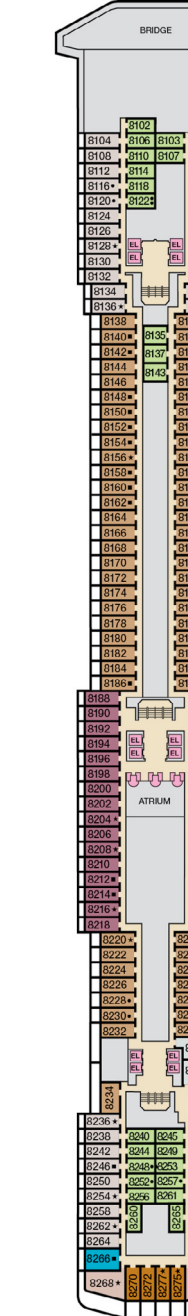

ACCOMMODATIONS SYMBOL LEGEND

- ★ 2 Twin Beds (convert to King) and Single Sofa Bed
- 2 Twin Beds (convert to King) and 1 Upper Pullman
- 2 Twin Beds (convert to King) and 2 Upper Pullmans
- 2 Twin Beds (convert to King), Single Sofa Bed and 1 Upper Pullman
- † 2 Twin Beds (convert to King) and Double Sofa Bed

- ≡ 2 Twin Beds (convert to King), Single Sofa Bed with Convertible Bunk
- ◁ Connecting staterooms (ideal for families and groups of friends)
- U Unisex Wheelchair Accessible Restroom

**4K** Staterooms with Picture Window instead of French Door: 4202, 4203, 4205, 4207.

Gross Tonnage: 88,500 Length: 963 Feet Beam: 106 Feet  
 Cruising Speed: 22 Knots Guest Capacity: 2,134 (Double Occupancy)  
 Total Staff: 930 Registry: Panama

Riviera • Deck 1

Promenade • Deck 2

Atlantic • Deck 3

Main • Deck 4

Upper • Deck 5

Empress • Deck 6

Verandah • Deck 7

Panorama • Deck 8

Lido • Deck 9

Sun • Deck 10

Forward Sports • Deck 11