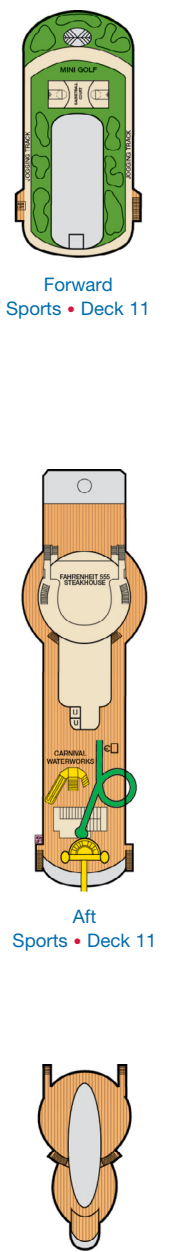

ACCOMMODATIONS SYMBOL LEGEND

- ★ 2 Twin Beds (convert to King) and Single Sofa Bed
- 2 Twin Beds (convert to King) and 1 Upper Pullman
- 2 Twin Beds (convert to King) and 2 Upper Pullmans
- 2 Twin Beds (convert to King), Single Sofa Bed and 1 Upper Pullman
- † 2 Twin Beds (convert to King) and Double Sofa Bed

- ≡ 2 Twin Beds (convert to King), Single Sofa Bed with Convertible Bunk
- ◁ Connecting staterooms (ideal for families and groups of friends)
- U Unisex Wheelchair Accessible Restroom

**4K** Staterooms with Picture Window instead of French Door: 4202, 4203, 4205, 4207.

CATEGORIES

- 4A 4B 4C 4D 4E Interior
- 4K Interior with Window (obstructed views)
- 6A Ocean View
- 7A Balcony (obstructed views)
- 8A 8B 8C 8D 8E 8F Balcony
- 8J 8K Extended Balcony
- 8M 8N Aft-View Extended Balcony
- 9A Premium Balcony (obstructed views)
- 9B Premium Balcony
- 9S Junior Suite
- 0S Ocean Suite
- VS Vista Suite
- CS Grand Suite

Main • Deck 4

Upper • Deck 5

Empress • Deck 6

Verandah • Deck 7

Panorama • Deck 8

Lido • Deck 9

Sun • Deck 10

Forward Sports • Deck 11