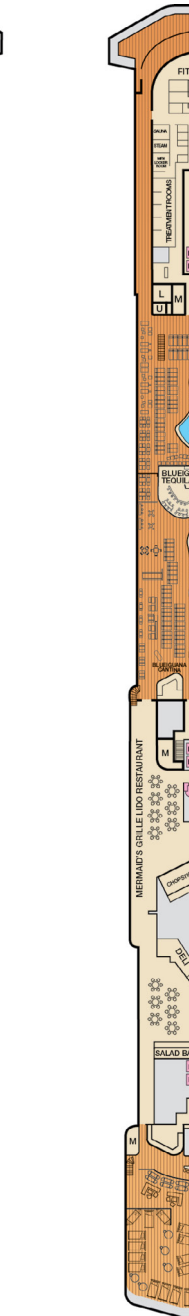

ACCOMMODATIONS SYMBOL LEGEND

- ★ 2 Twin Beds (convert to King) and Single Sofa Bed
- 2 Twin Beds (convert to King) and 1 Upper Pullman
- 2 Twin Beds (convert to King) and 2 Upper Pullmans
- 2 Twin Beds (convert to King), Single Sofa Bed and 1 Upper Pullman
- † 2 Twin Beds (convert to King) and Double Sofa Bed

- ≡ 2 Twin Beds (convert to King), Single Sofa Bed with Convertible Bunk
- ◁ Connecting staterooms (ideal for families and groups of friends)
- U Unisex Wheelchair Accessible Restroom

**4K** Staterooms with Picture Window instead of French Door: 4202, 4203, 4205, 4207.

Gross Tonnage: 88,500 Length: 963 Feet Beam: 106 Feet  
 Cruising Speed: 22 Knots Guest Capacity: 2,134 (Double Occupancy)  
 Total Staff: 930 Registry: Panama

Riviera • Deck 1

Promenade • Deck 2

Atlantic • Deck 3

Main • Deck 4

Upper • Deck 5

Empress • Deck 6

Verandah • Deck 7

Panorama • Deck 8

Lido • Deck 9

Sun • Deck 10

Forward Sports • Deck 11