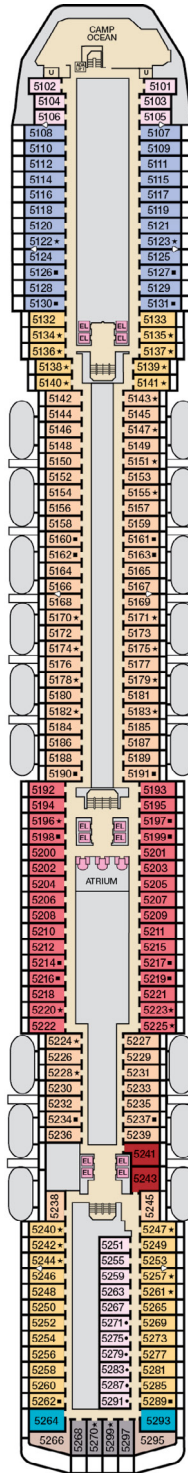

Upper • Deck 5