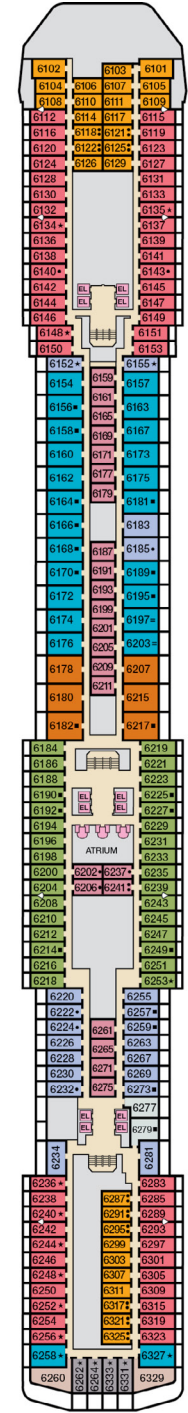

Empress • Deck 6