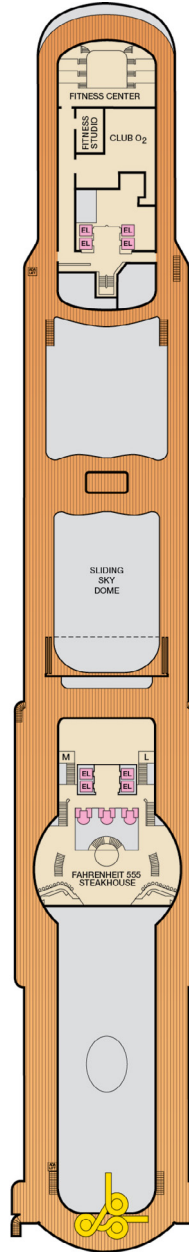

ACCOMMODATIONS SYMBOL LEGEND

- ★ 2 Twin Beds (convert to King) and Single Sofa Bed
- 2 Twin Beds (convert to King) and 1 Upper Pullman
- 2 Twin Beds (convert to King) and 2 Upper Pullmans
- 2 Twin Beds (convert to King), Single Sofa Bed and 1 Upper Pullman
- † 2 Twin Beds (convert to King) and Double Sofa Bed

- ≡ 2 Twin Beds (convert to King), Single Sofa Bed with Convertible Bunk
- ◁ Connecting staterooms (ideal for families and groups of friends)
- U Unisex Wheelchair Accessible Restroom

**4K** Staterooms with Picture Window instead of French Door: 4202, 4203, 4205, 4207.

Gross Tonnage: 88,500 Length: 963 Feet Beam: 106 Feet  
 Cruising Speed: 22 Knots Guest Capacity: 2,134 (Double Occupancy)  
 Total Staff: 930 Registry: Panama

Riviera • Deck 1

Promenade • Deck 2

Atlantic • Deck 3

Main • Deck 4

Upper • Deck 5

Empress • Deck 6

Verandah • Deck 7

Panorama • Deck 8

Lido • Deck 9

Sun • Deck 10

Forward Sports • Deck 11