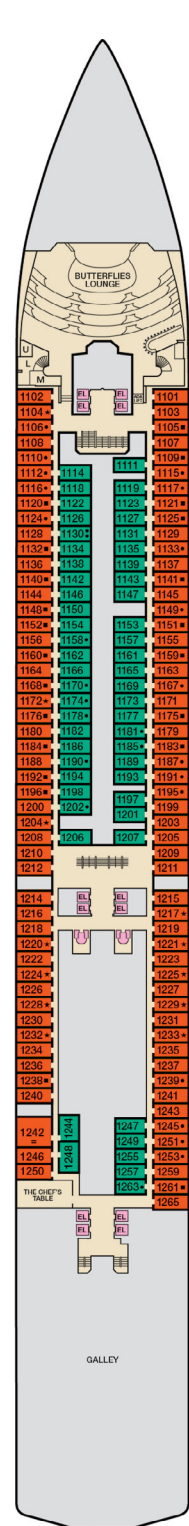

ACCOMMODATIONS SYMBOL LEGEND

- ★ 2 Twin Beds (convert to King) and Single Sofa Bed
- 2 Twin Beds (convert to King) and 1 Upper Pullman
- 2 Twin Beds (convert to King) and 2 Upper Pullmans
- 2 Twin Beds (convert to King), Single Sofa Bed and 1 Upper Pullman
- † 2 Twin Beds (convert to King) and Double Sofa Bed

- ≡ 2 Twin Beds (convert to King), Single Sofa Bed with Convertible Bunk
- ◁ Connecting staterooms (ideal for families and groups of friends)
- U Unisex Wheelchair Accessible Restroom

**4K** Staterooms with Picture Window instead of French Door: 4202, 4203, 4205, 4207.

CATEGORIES

- 4A 4B 4C 4D 4E Interior
- 4K Interior with Window (obstructed views)
- 6A Ocean View
- 7A Balcony (obstructed views)
- 8A 8B 8C 8D 8E 8F Balcony
- 8J 8K Extended Balcony
- 8M 8N Aft-View Extended Balcony
- 9A Premium Balcony (obstructed views)
- 9B Premium Balcony
- 9S Junior Suite
- 0S Ocean Suite
- VS Vista Suite
- CS Grand Suite

Gross Tonnage: 88,500 Length: 963 Feet Beam: 106 Feet  
 Cruising Speed: 22 Knots Guest Capacity: 2,134 (Double Occupancy)  
 Total Staff: 930 Registry: Panama

Riviera • Deck 1

Promenade • Deck 2

Atlantic • Deck 3