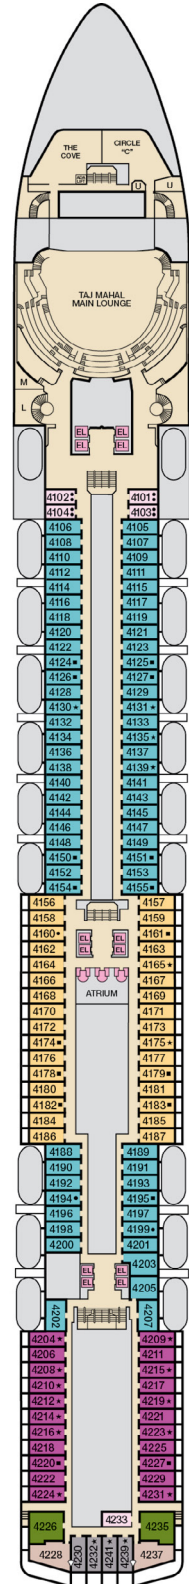

- ≡ 2 Twin Beds (convert to King), Single Sofa Bed with Convertible Bunk
- ◁ Connecting staterooms (ideal for families and groups of friends)
- U Unisex Wheelchair Accessible Restroom

**4K** Staterooms with Picture Window instead of French Door: 4202, 4203, 4205, 4207.

CATEGORIES

- 4A 4B 4C 4D 4E Interior
- 4K Interior with Window (obstructed views)
- 6A Ocean View
- 7A Balcony (obstructed views)
- 8A 8B 8C 8D 8E 8F Balcony
- 8J 8K Extended Balcony
- 8M 8N Aft-View Extended Balcony
- 9A Premium Balcony (obstructed views)
- 9B Premium Balcony
- 9S Junior Suite
- 0S Ocean Suite
- VS Vista Suite
- CS Grand Suite

Gross Tonnage: 88,500 Length: 963 Feet Beam: 106 Feet  
 Cruising Speed: 22 Knots Guest Capacity: 2,134 (Double Occupancy)  
 Total Staff: 930 Registry: Panama

Riviera • Deck 1

Promenade • Deck 2

Atlantic • Deck 3

Main • Deck 4

Upper • Deck 5

Empress • Deck 6

Verandah • Deck 7

Panorama • Deck 8

Lido • Deck 9

Sun • Deck 10

Forward Sports • Deck 11