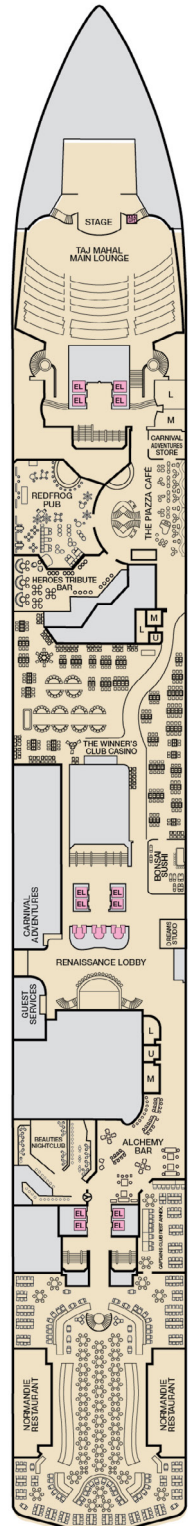

ACCOMMODATIONS SYMBOL LEGEND

- ★ 2 Twin Beds (convert to King) and Single Sofa Bed
- 2 Twin Beds (convert to King) and 1 Upper Pullman
- 2 Twin Beds (convert to King) and 2 Upper Pullmans
- 2 Twin Beds (convert to King), Single Sofa Bed and 1 Upper Pullman
- † 2 Twin Beds (convert to King) and Double Sofa Bed

- ≡ 2 Twin Beds (convert to King), Single Sofa Bed with Convertible Bunk
- ◁ Connecting staterooms (ideal for families and groups of friends)
- U Unisex Wheelchair Accessible Restroom

**4K** Staterooms with Picture Window instead of French Door: 4202, 4203, 4205, 4207.

CATEGORIES

- 4A 4B 4C 4D 4E Interior
- 4K Interior with Window (obstructed views)
- 6A Ocean View
- 7A Balcony (obstructed views)
- 8A 8B 8C 8D 8E 8F Balcony
- 8J 8K Extended Balcony
- 8M 8N Aft-View Extended Balcony
- 9A Premium Balcony (obstructed views)
- 9B Premium Balcony
- 9S Junior Suite
- 0S Ocean Suite
- VS Vista Suite
- CS Grand Suite

Gross Tonnage: 88,500 Length: 963 Feet Beam: 106 Feet  
 Cruising Speed: 22 Knots Guest Capacity: 2,134 (Double Occupancy)  
 Total Staff: 930 Registry: Panama

Riviera • Deck 1

Promenade • Deck 2

Atlantic • Deck 3