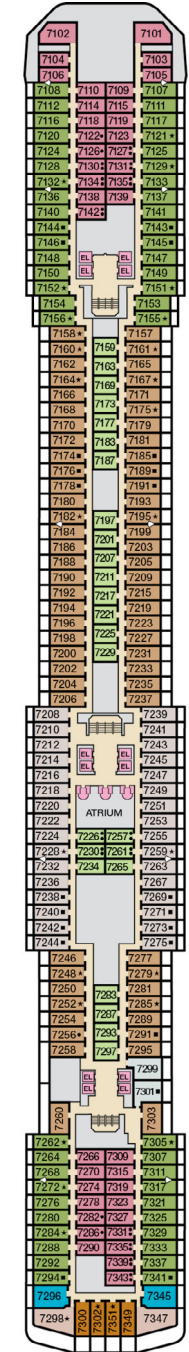

Verandah • Deck 7