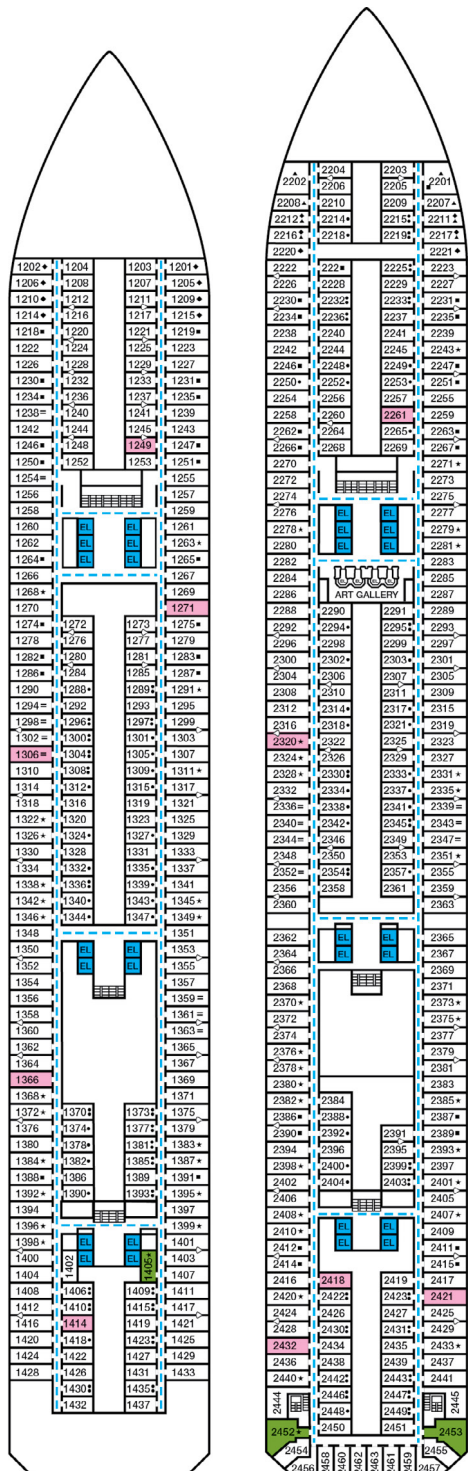

ACCOMMODATIONS SYMBOL LEGEND

- ▲ Twin Bed and Single Sofa Bed
- ▶ King Bed does not convert to Twin Beds
- ★ 2 Twin Beds (convert to King) and Single Sofa Bed
- 2 Twin Beds (convert to King) and 1 Upper Pullman
- ⊕ King Bed (does not convert to Twin Beds) and Single Sofa Bed
- ⊖ King Bed (does not convert to Twin Beds) and 1 Upper Pullman
- ⋮ 2 Twin Beds (convert to King) and 2 Upper Pullmans
- 2 Twin Beds (convert to King), Single Sofa Bed and 1 Upper Pullman
- † 2 Twin Beds (convert to King) and Double Sofa Bed
- ‡ 2 Twin Beds (convert to King), Double Sofa Bed and 1 Lower Pullman

Gross Tonnage: 101,509 Length: 893 Feet Beam: 116 Feet
 Cruising Speed: 21 Knots Guest Capacity: 2,984 (Double Occupancy)
 Total Staff: 1,108 Registry: The Bahamas

Cloud 9 Spa Accommodations 4S Interior 8P 8S Balcony

- ⊘ All accommodations are non-smoking
- Accessible Routes including Ramps
- Restrooms, Elevators, Lifts and other Accessible Areas
- Fully Accessible Staterooms (FAC)
- Fully Accessible Staterooms - Single Side Approach (FAC-SSA)
- Ambulatory Accessible Staterooms (AAC)

Gross Tonnage: 101,509 Length: 893 Feet Beam: 116 Feet
Cruising Speed: 21 Knots Guest Capacity: 2,984 (Double Occupancy)
Total Staff: 1,108 Registry: The Bahamas

Riviera • Deck 1

Main • Deck 2

Lobby • Deck 3