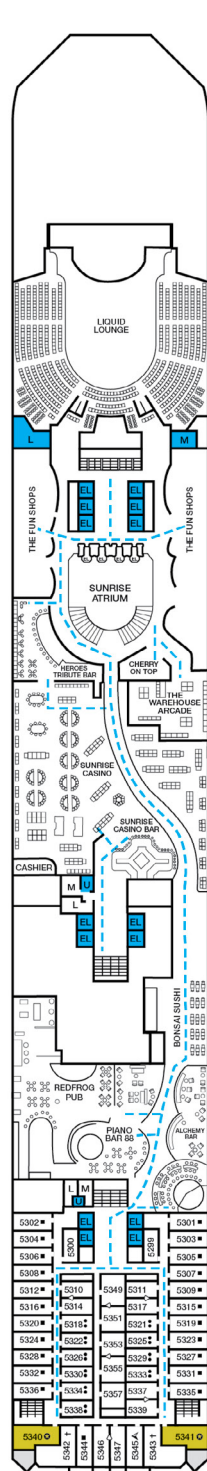

Promenade • Deck 5