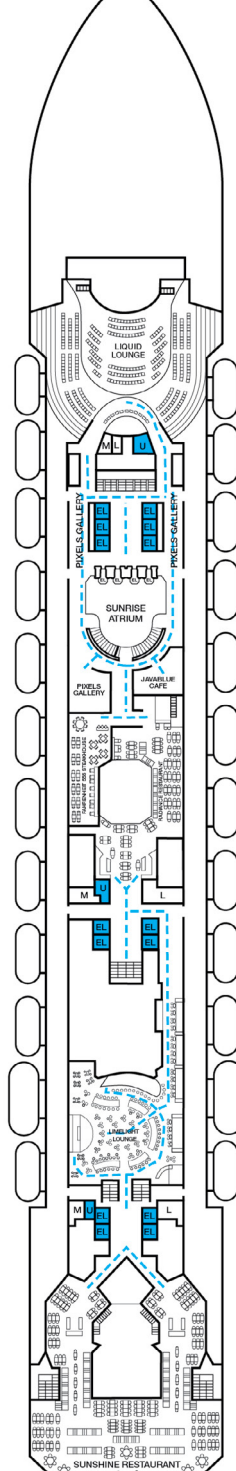

Atlantic • Deck 4