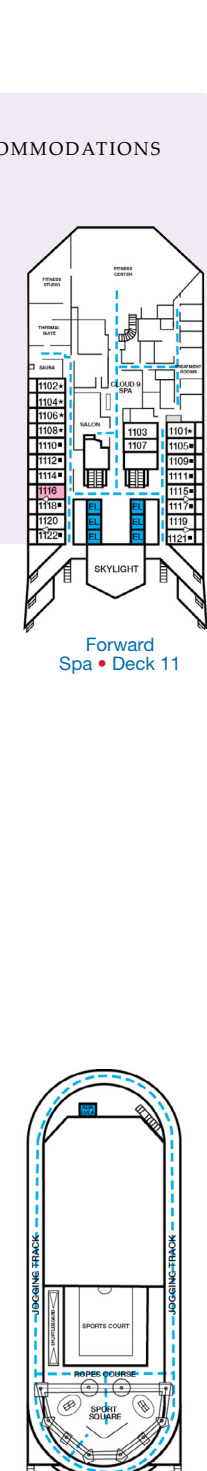

Aft Spa • Deck 11

Sky • Deck 14