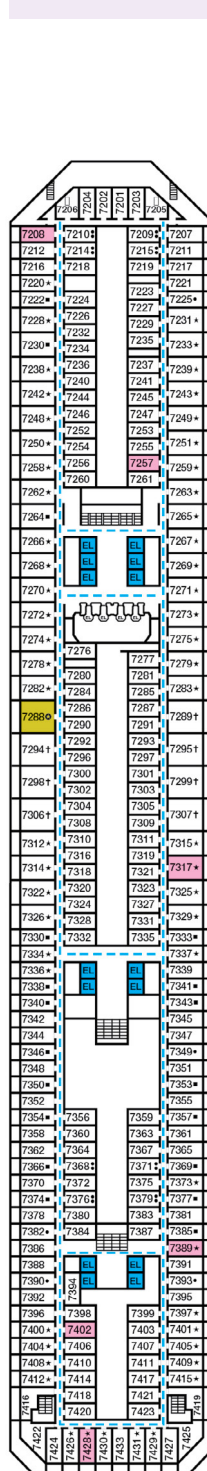

Empress • Deck 7