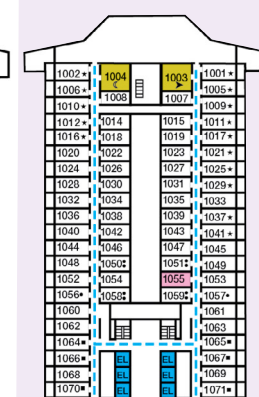

Gross Tonnage: 101,509 Length: 893 Feet Beam: 116 Feet
 Cruising Speed: 21 Knots Guest Capacity: 2,984 (Double Occupancy)
 Total Staff: 1,108 Registry: The Bahamas

Cloud 9 Spa Accommodations 4S Interior 8P 8S Balcony

Gross Tonnage: 101,509 Length: 893 Feet Beam: 116 Feet
Cruising Speed: 21 Knots Guest Capacity: 2,984 (Double Occupancy)
Total Staff: 1,108 Registry: The Bahamas

Riviera • Deck 1

Main • Deck 2

Lobby • Deck 3

Atlantic • Deck 4

Promenade • Deck 5

Upper • Deck 6

Empress • Deck 7

Verandah • Deck 8

Lido • Deck 9

Panorama • Deck 10

Aft Spa • Deck 11

Aft Sun • Deck 12

Cloud 9 and ACCOMMODATIONS

Forward Spa • Deck 11

Sky • Deck 14

Camp Ocean

Forward Sun • Deck 12

Mini Golf