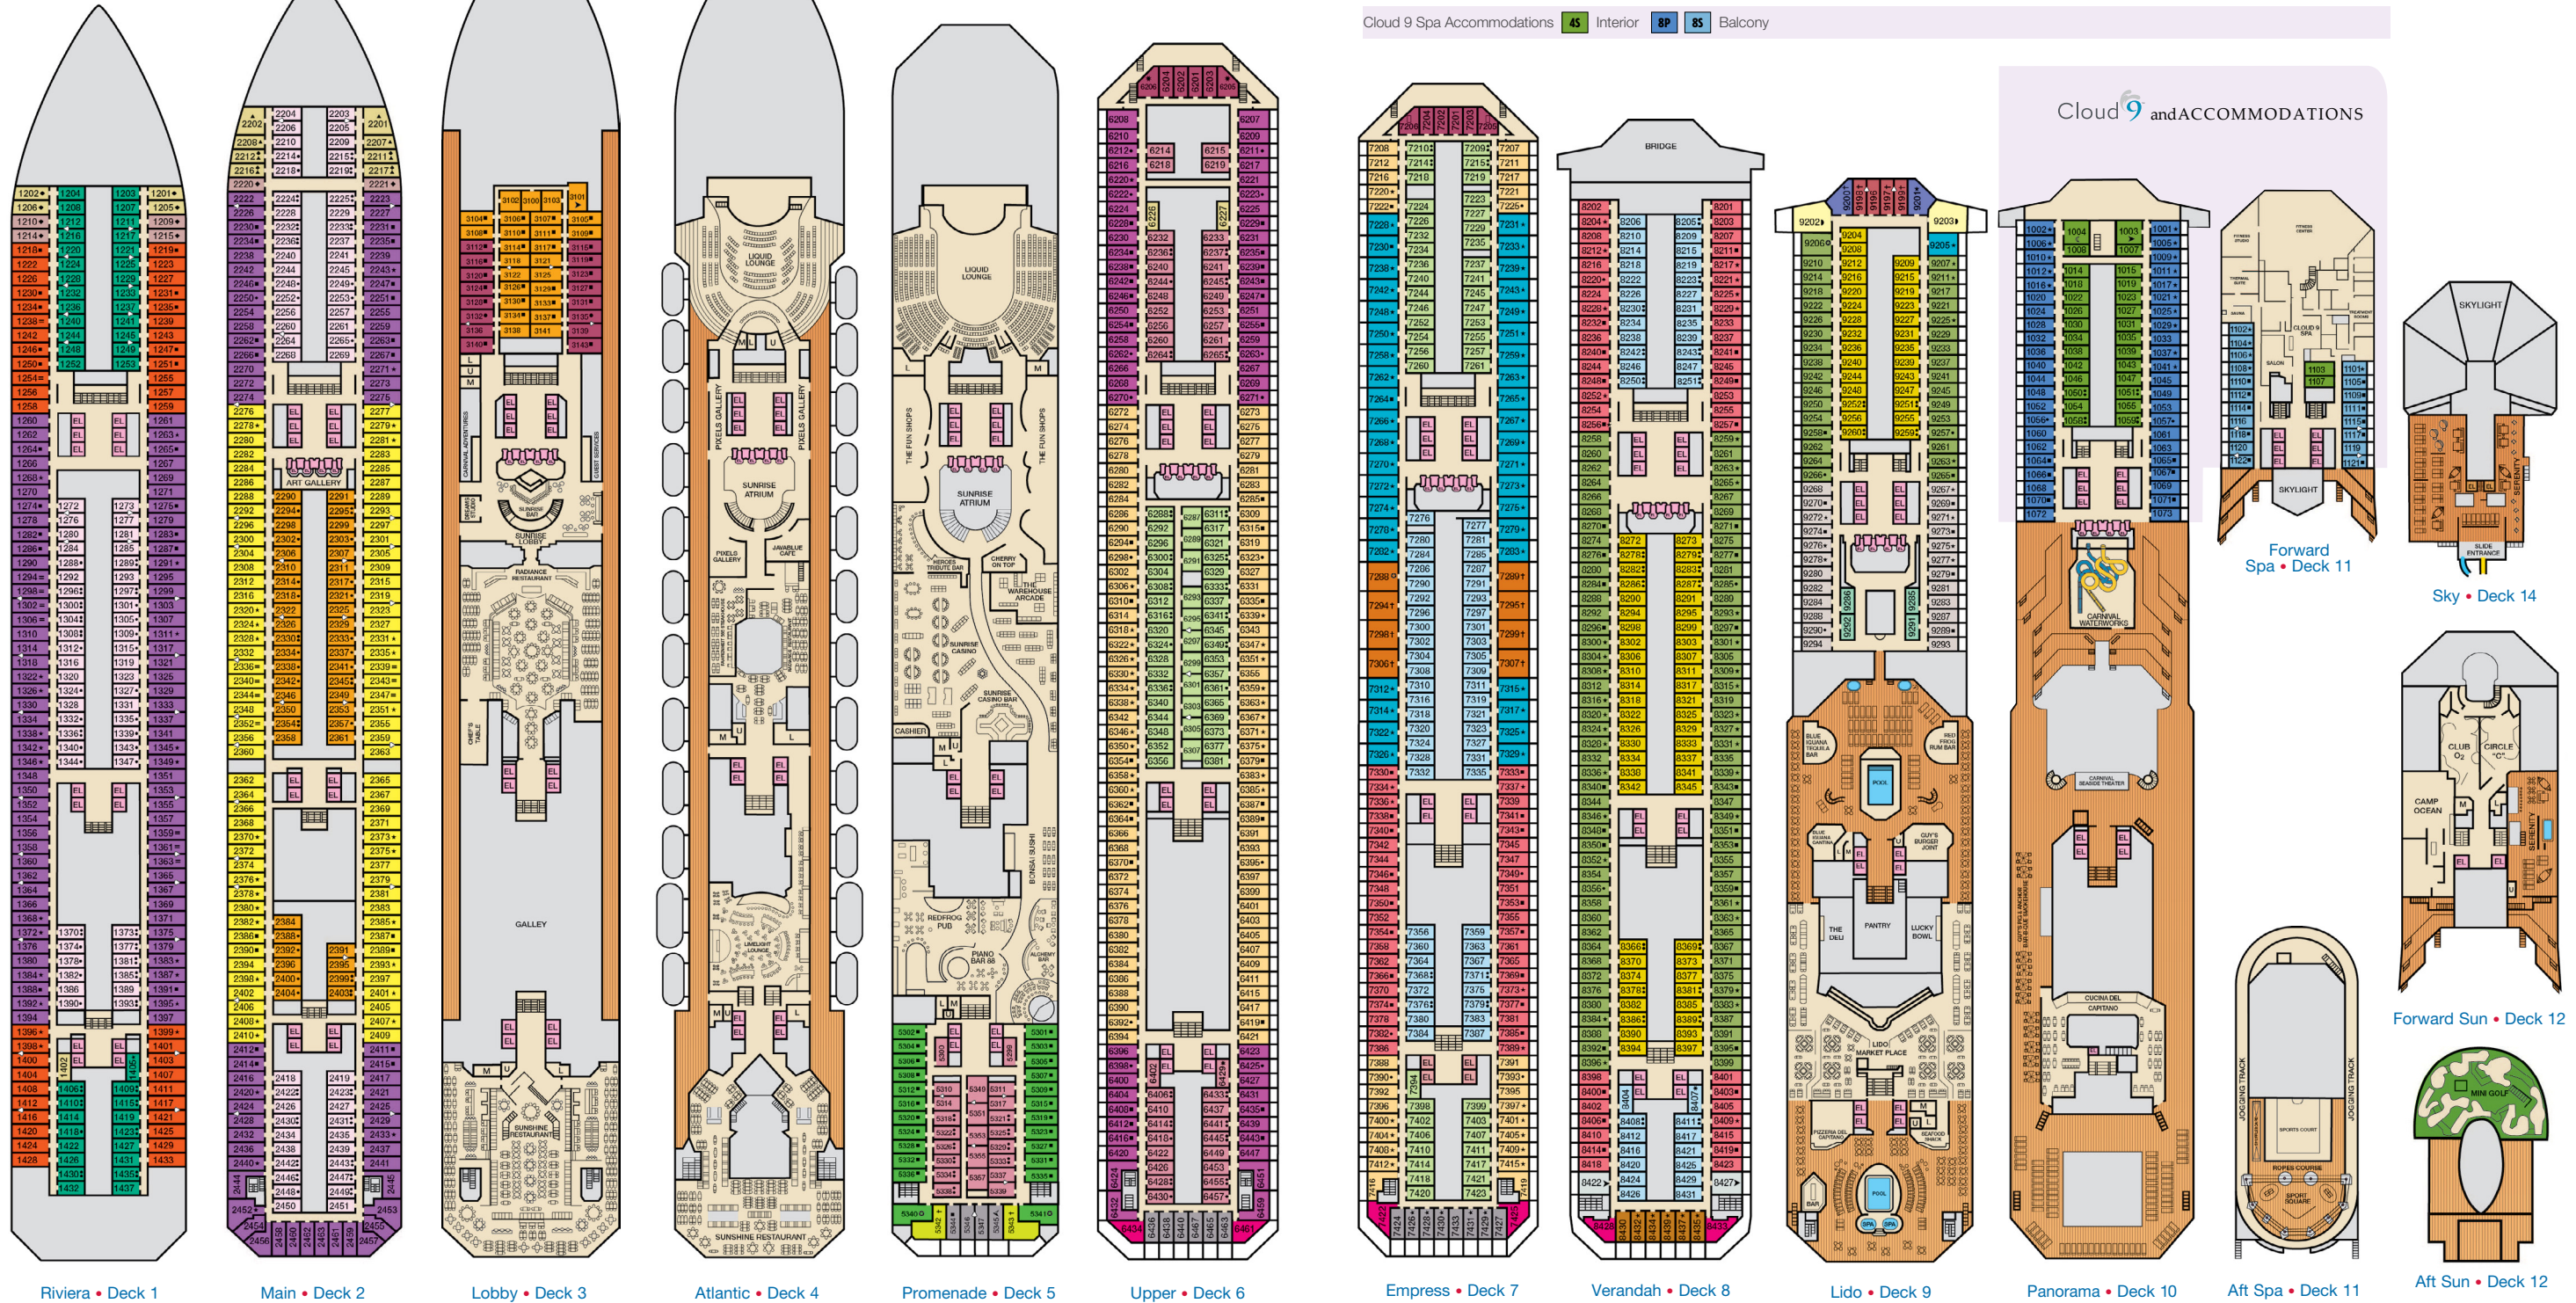

- 4A 4B 4C 4D 4E 4F 4G 4S Interior staterooms:
Beds do not convert to King when both Upper Pullmans in use.
- 8P Cloud 9 Spa Balconies with obstructed views: 1001, 1002.
- 6B Staterooms with obstructed views: 2428, 2429.

Gross Tonnage: 101,509 Length: 893 Feet Beam: 116 Feet
 Cruising Speed: 21 Knots Guest Capacity: 2,984 (Double Occupancy)
 Total Staff: 1,108 Registry: The Bahamas

Cloud 9 Spa Accommodations 4S Interior 8P 8S Balcony