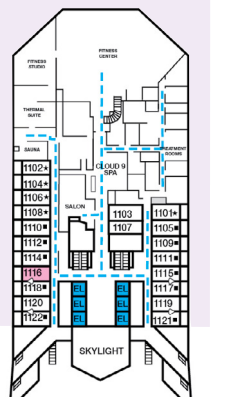

Gross Tonnage: 101,509 Length: 893 Feet Beam: 116 Feet
 Cruising Speed: 21 Knots Guest Capacity: 2,984 (Double Occupancy)
 Total Staff: 1,108 Registry: The Bahamas

Cloud 9 Spa Accommodations 4S Interior 8P 8S Balcony

Gross Tonnage: 101,509 Length: 893 Feet Beam: 116 Feet
Cruising Speed: 21 Knots Guest Capacity: 2,984 (Double Occupancy)
Total Staff: 1,108 Registry: The Bahamas

Riviera • Deck 1

Main • Deck 2

Lobby • Deck 3

Atlantic • Deck 4

Promenade • Deck 5

Upper • Deck 6

Empress • Deck 7

Verandah • Deck 8

Lido • Deck 9

Panorama • Deck 10

Aft Spa • Deck 11

Aft Sun • Deck 12

Cloud 9 and ACCOMMODATIONS

Forward Spa • Deck 11

Sky • Deck 14

Camp Ocean

Forward Sun • Deck 12

Mini Golf