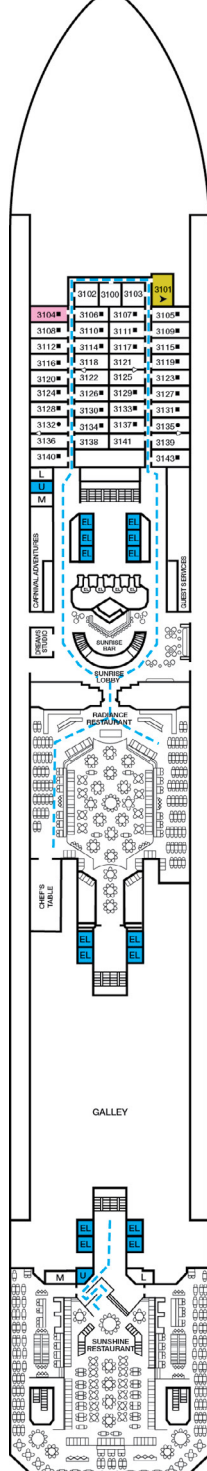

Lobby • Deck 3