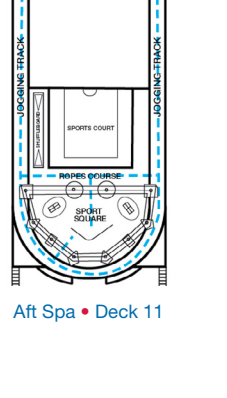

Gross Tonnage: 101,509 Length: 893 Feet Beam: 116 Feet
 Cruising Speed: 21 Knots Guest Capacity: 2,984 (Double Occupancy)
 Total Staff: 1,108 Registry: The Bahamas

Cloud 9 Spa Accommodations 4S Interior 8P 8S Balcony

Aft Sun • Deck 12

Cloud 9 and ACCOMMODATIONS

Forward Spa • Deck 11

Sky • Deck 14

Camp Ocean

Forward Sun • Deck 12

Mini Golf