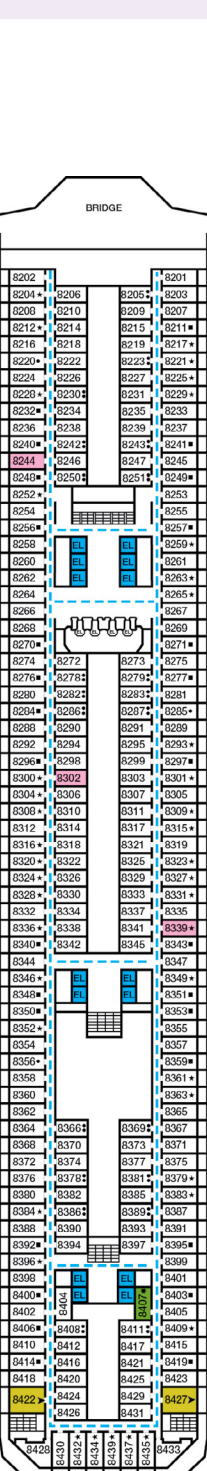

Verandah • Deck 8